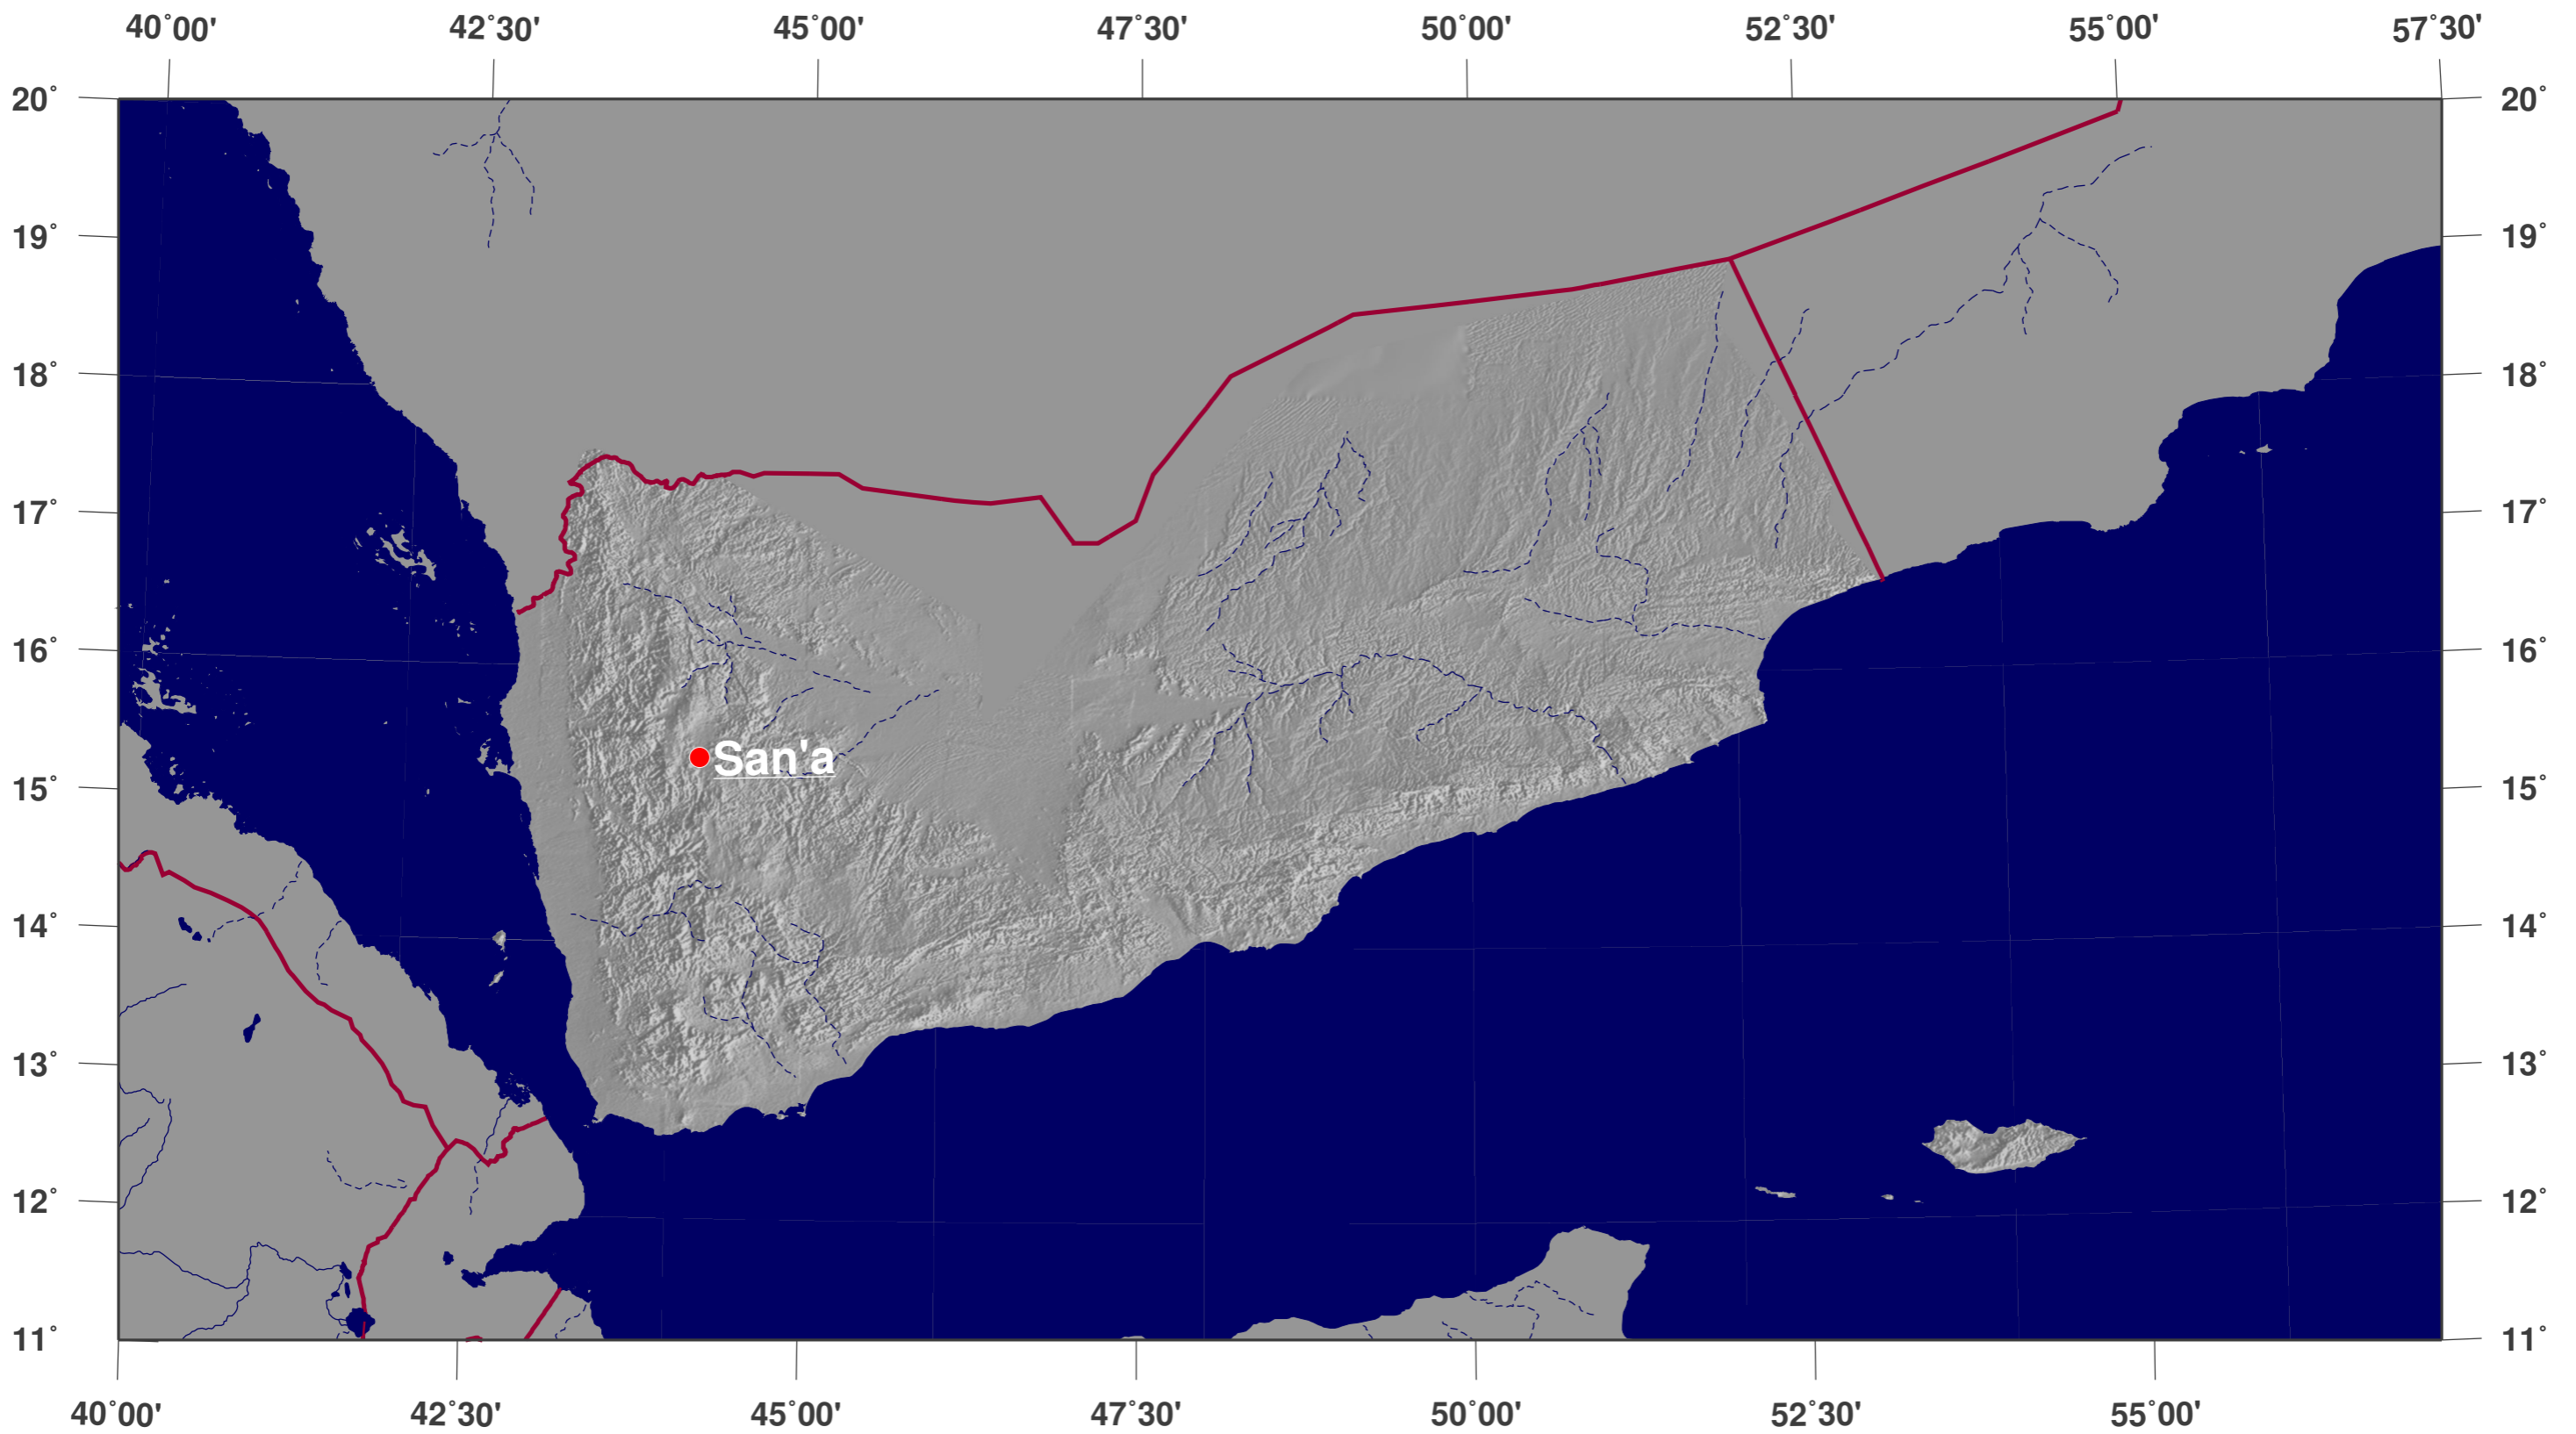

Yemen: shaded relief map

Map-License:

This map is licensed under the Creative Commons Attribution 3.0 License (<http://creativecommons.org/licenses/by/3.0/>). Please cite the GinkgoMaps-project or link back (<http://www.ginkgomaps.com>).

Parameter and used data:

Map Projection: Lambert (equal area); Map Center: lat 15.56°; lon 48.53°; vector data: GSHHS and political borders by GMT (gmt.soest.hawaii.edu); raster data: 30sec dtm-blend of GTOPO30, ICBAO, TOPO6.2, and ETOPO5 provided by Geoware (<http://www.geoware-online.com>)