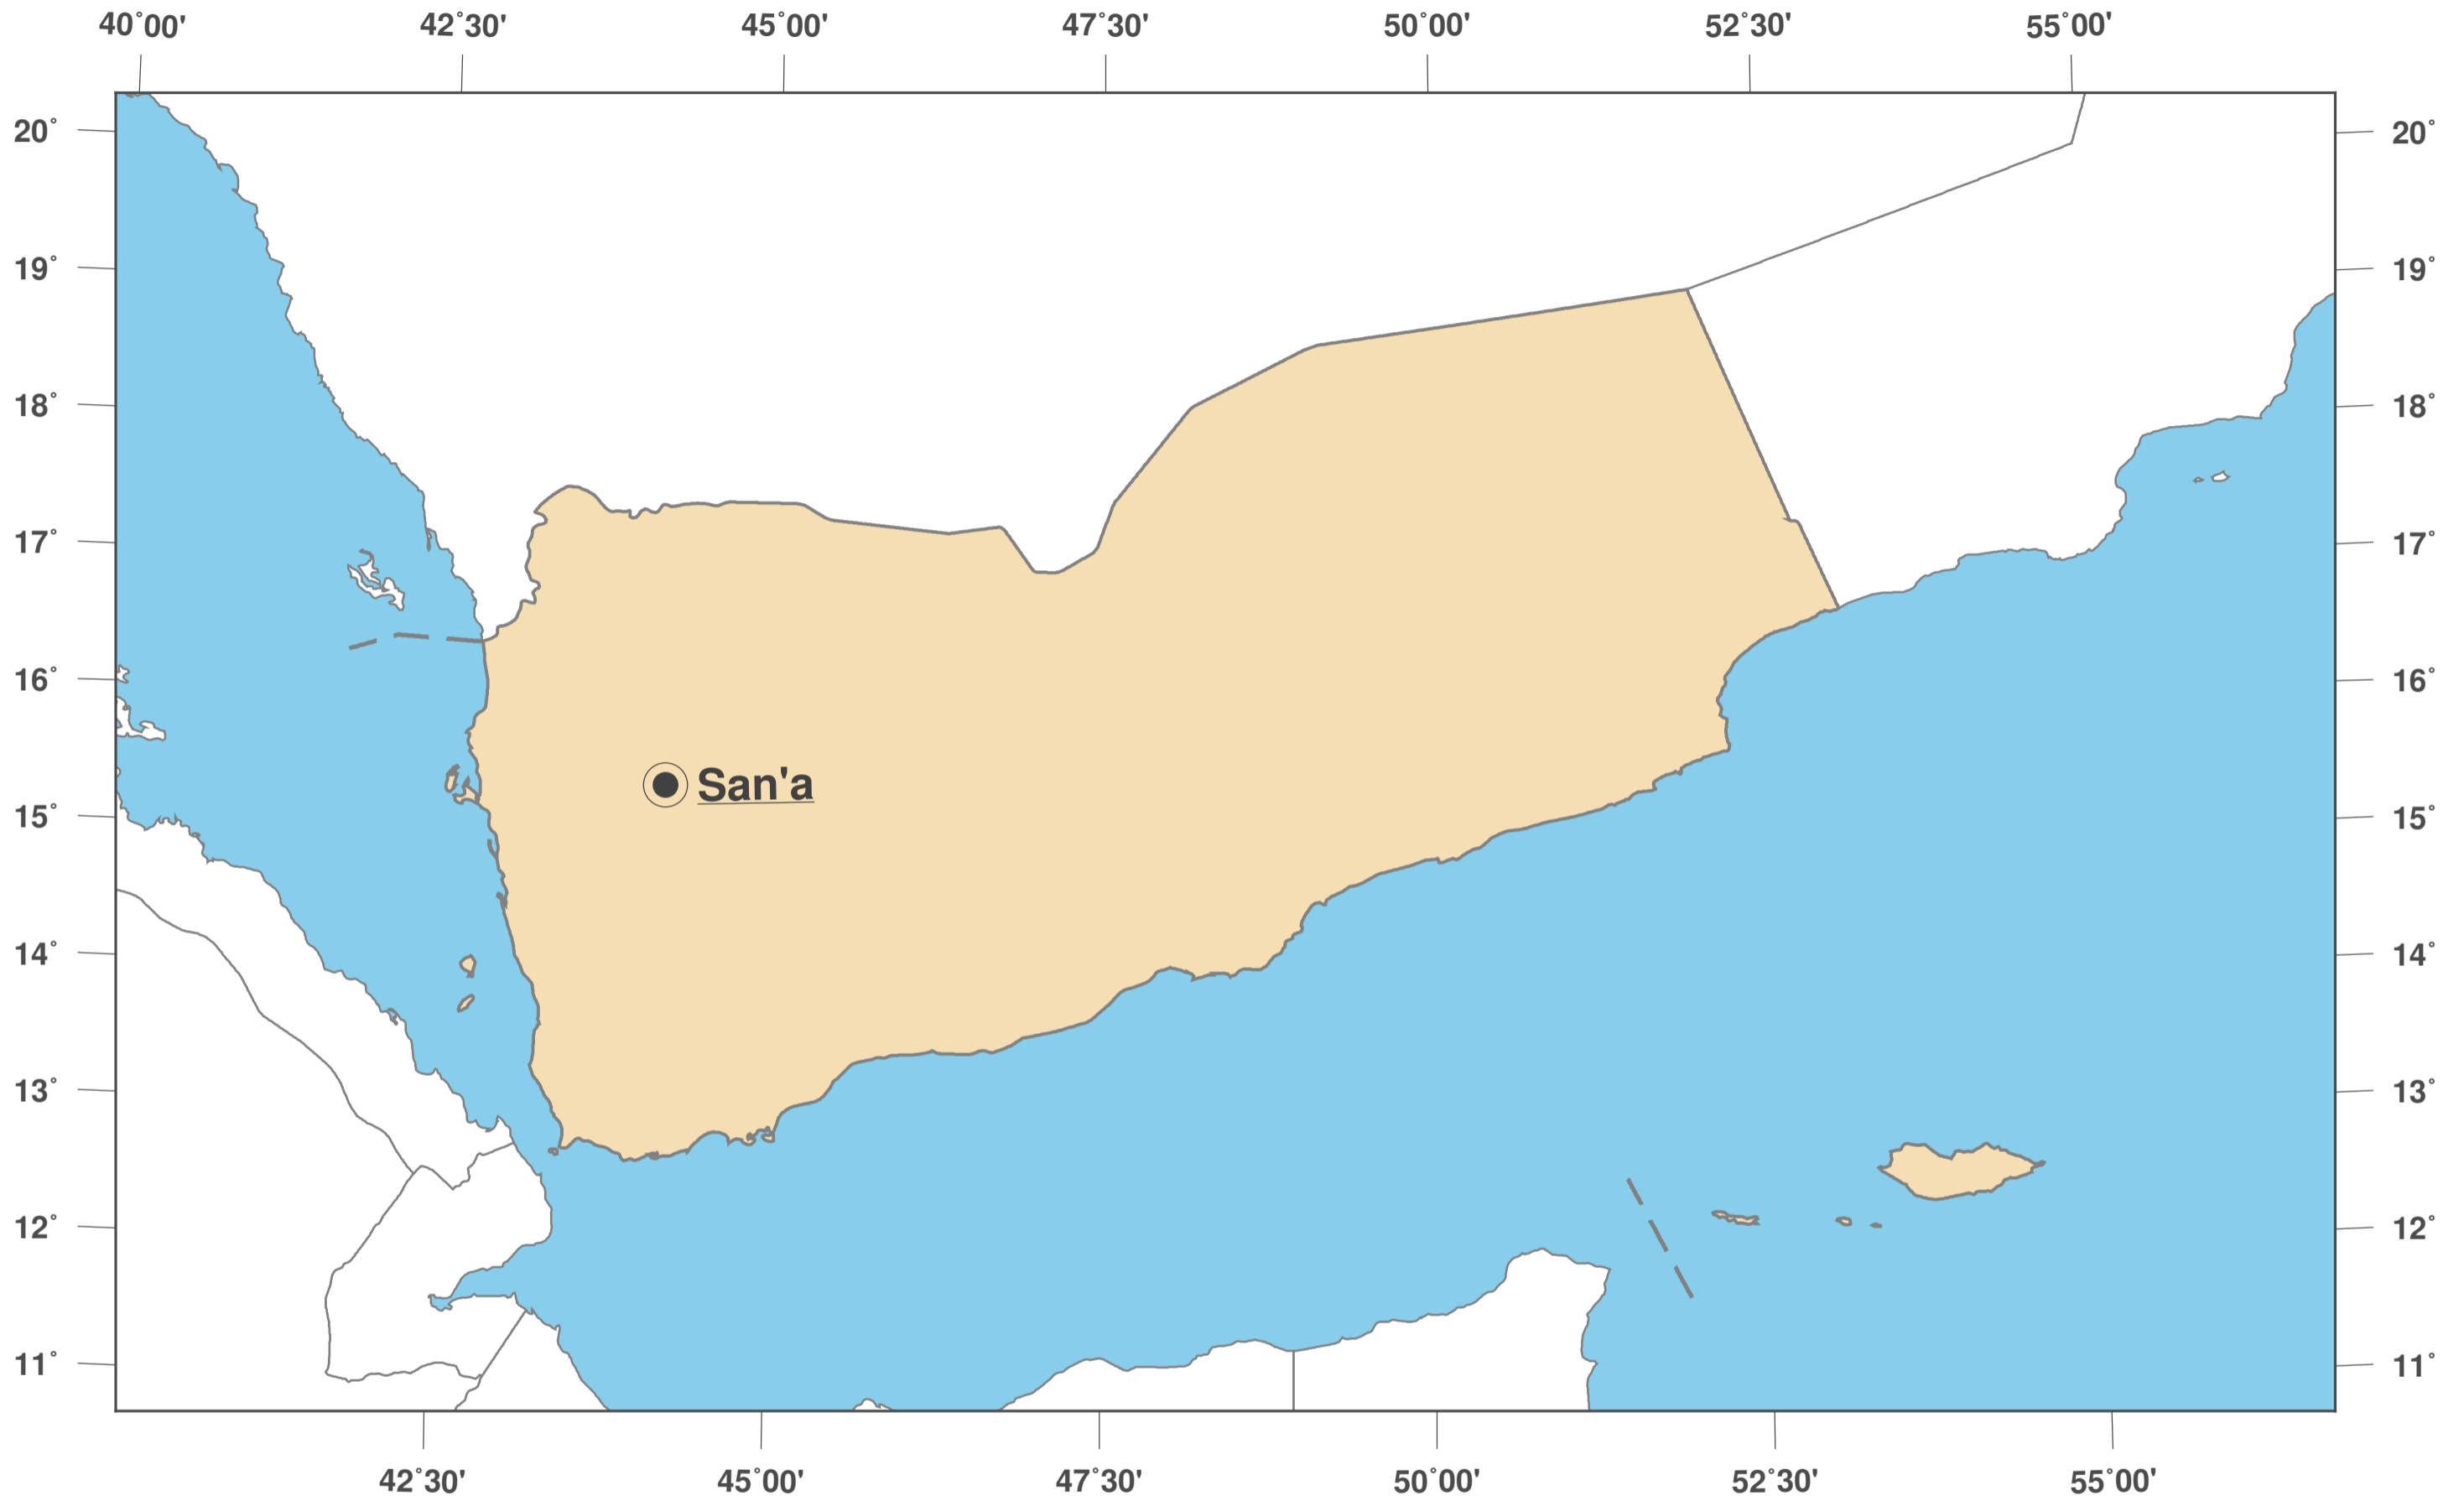

Yemen: Outline Map II

**GINKGO
MAPS**

Map-License:

This map is licensed under the CC-BY-3.0 (<http://creativecommons.org/licenses/by/3.0/deed.en>). Please cite the GinkgoMaps-project and link back (<http://www.ginkgomaps.com>).

Parameter and used data:

Map Projection: Lambert (equal area); Map Center: lat 15.56° lon 48.53°; vector data: political borders by Natural Earth provided by <http://www.naturalearthdata.com>