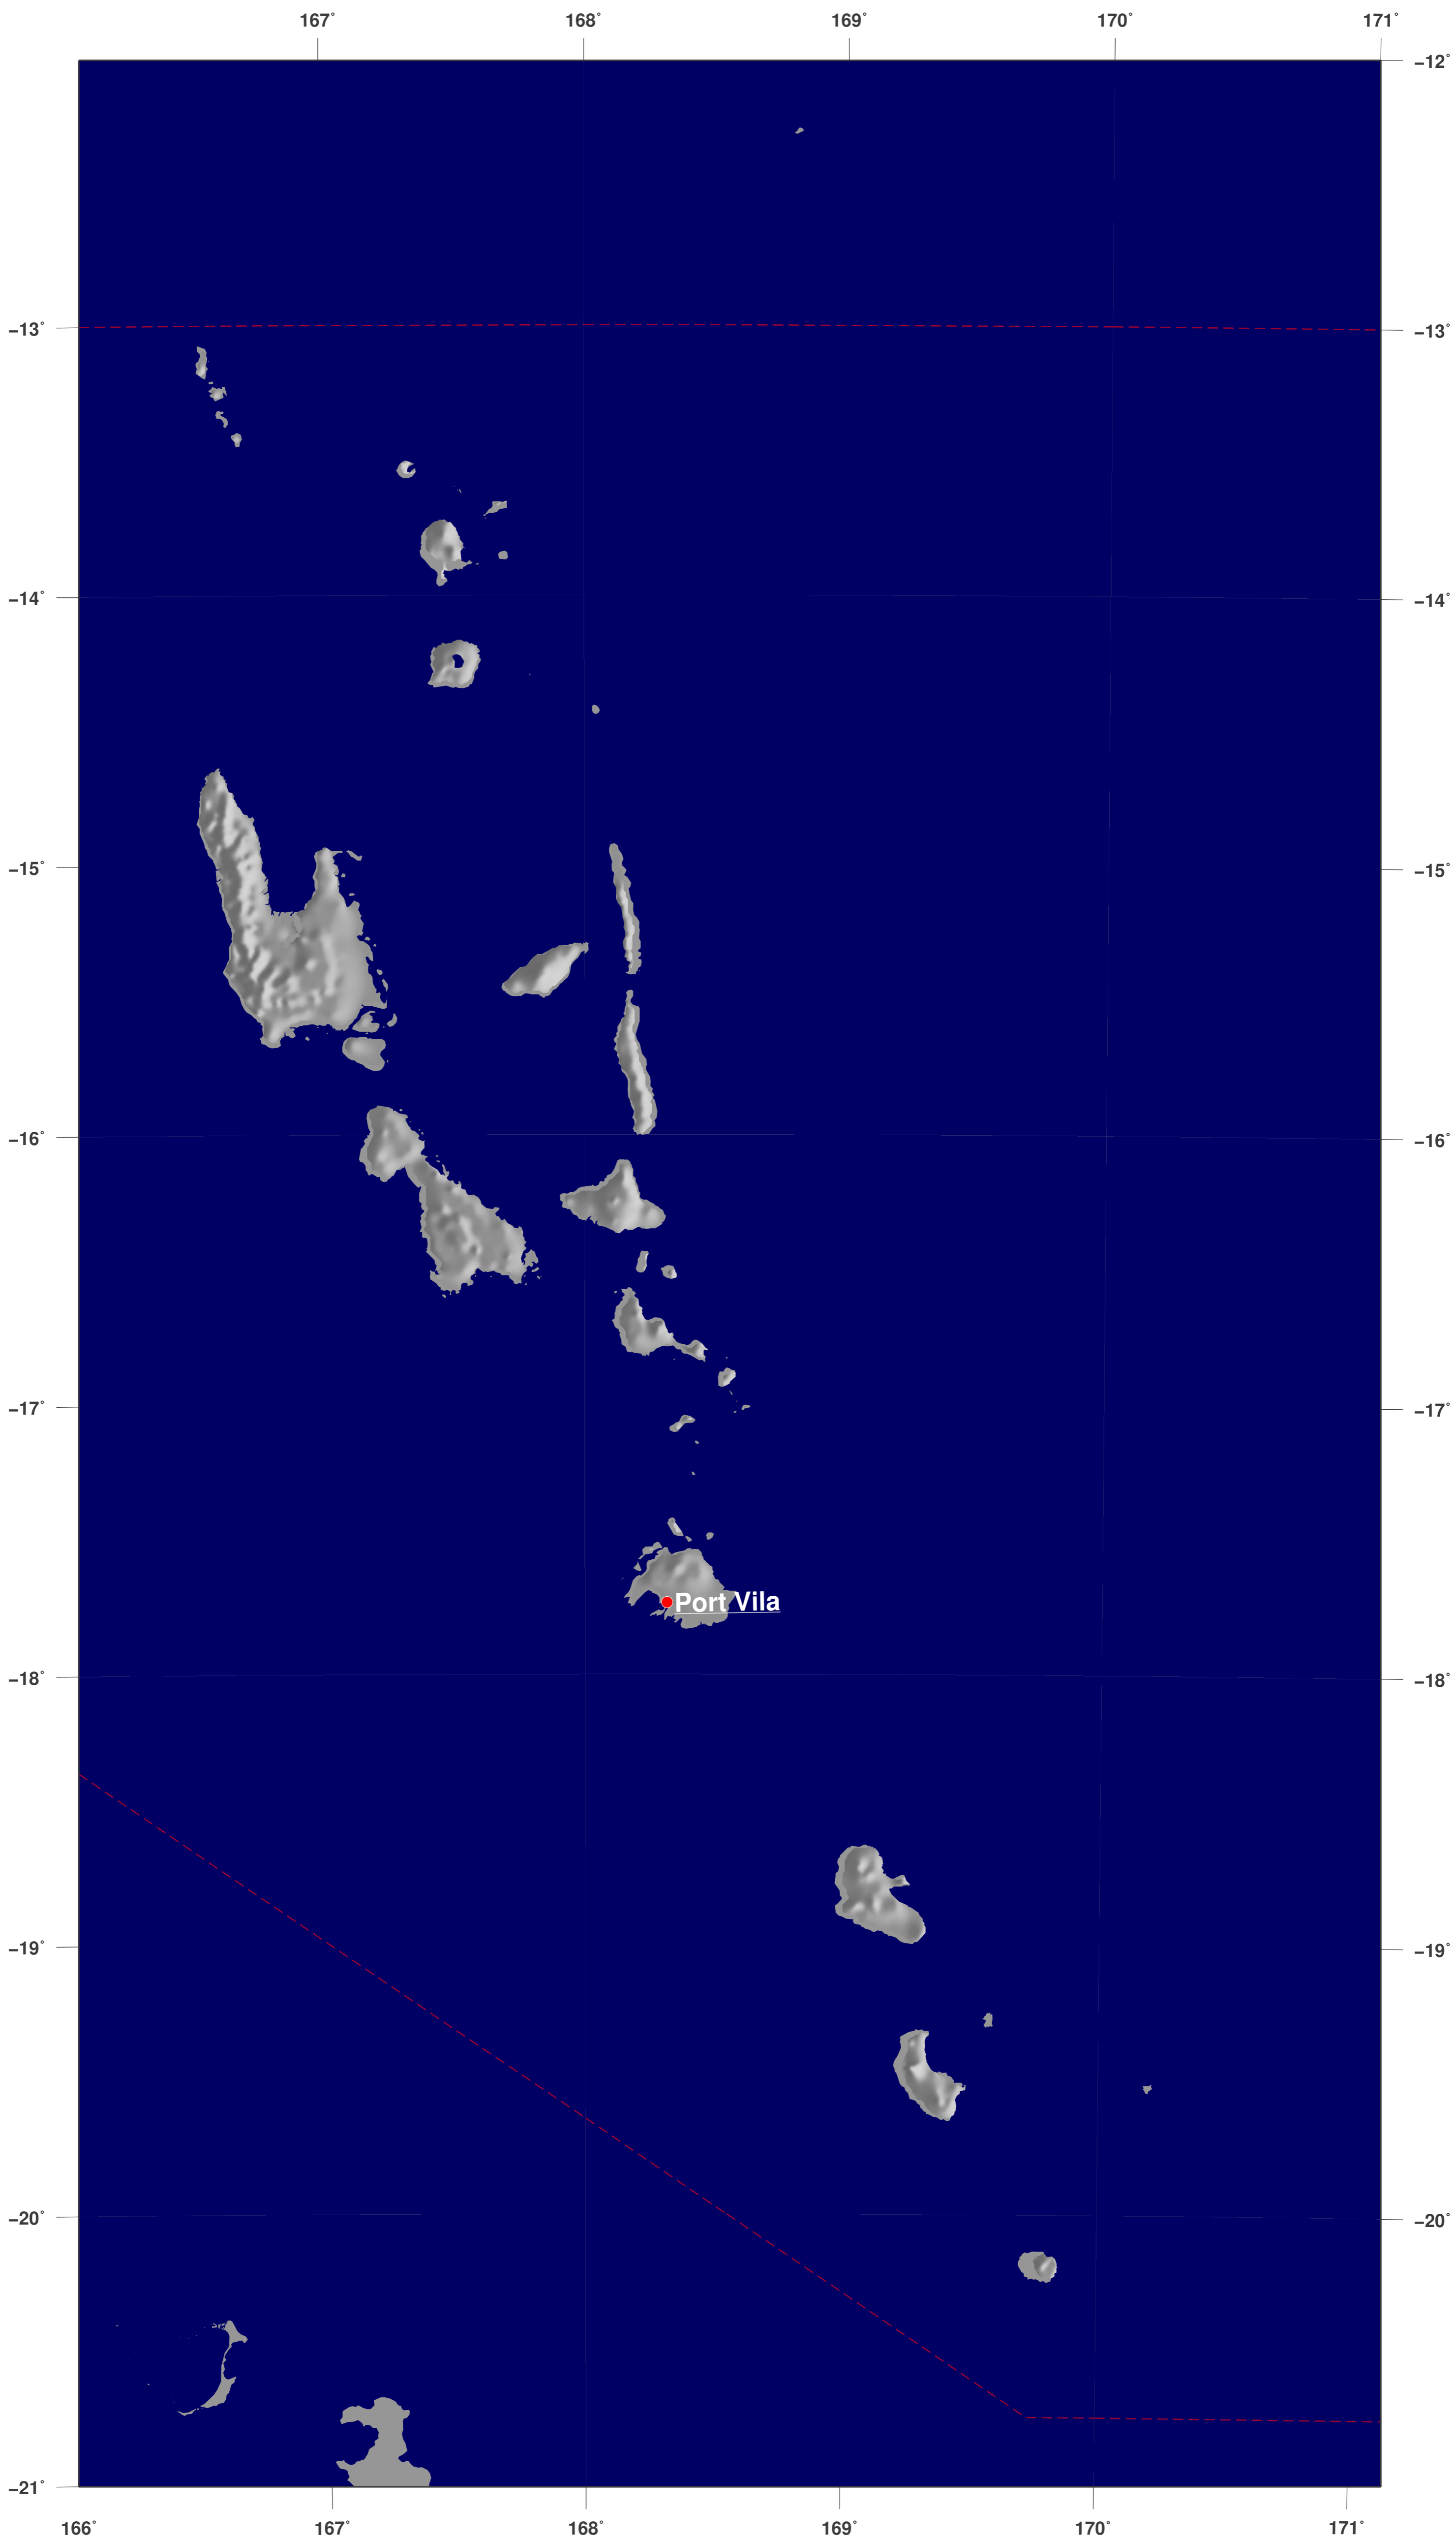

# Vanuatu: shaded relief map

**GINKGO  
MAPS**

**Map-License:**

This map is licensed under the Creative Commons Attribution 3.0 License (<http://creativecommons.org/licenses/by/3.0/>). Please cite the GinkgoMaps-project or link back (<http://www.ginkgomaps.com>).

**Parameter and used data:**

Map Projection: Lambert (equal area); Map Center: lat -16.66°; lon 168.21°; vector data: GSHHS and political borders by GMT ([gmt.soest.hawaii.edu](http://gmt.soest.hawaii.edu)); raster data: 30sec dtm-blend of GTOPO30, ICBAO, TOPO6.2, and ETOPO5 provided by Geoware (<http://www.geoware-online.com>)