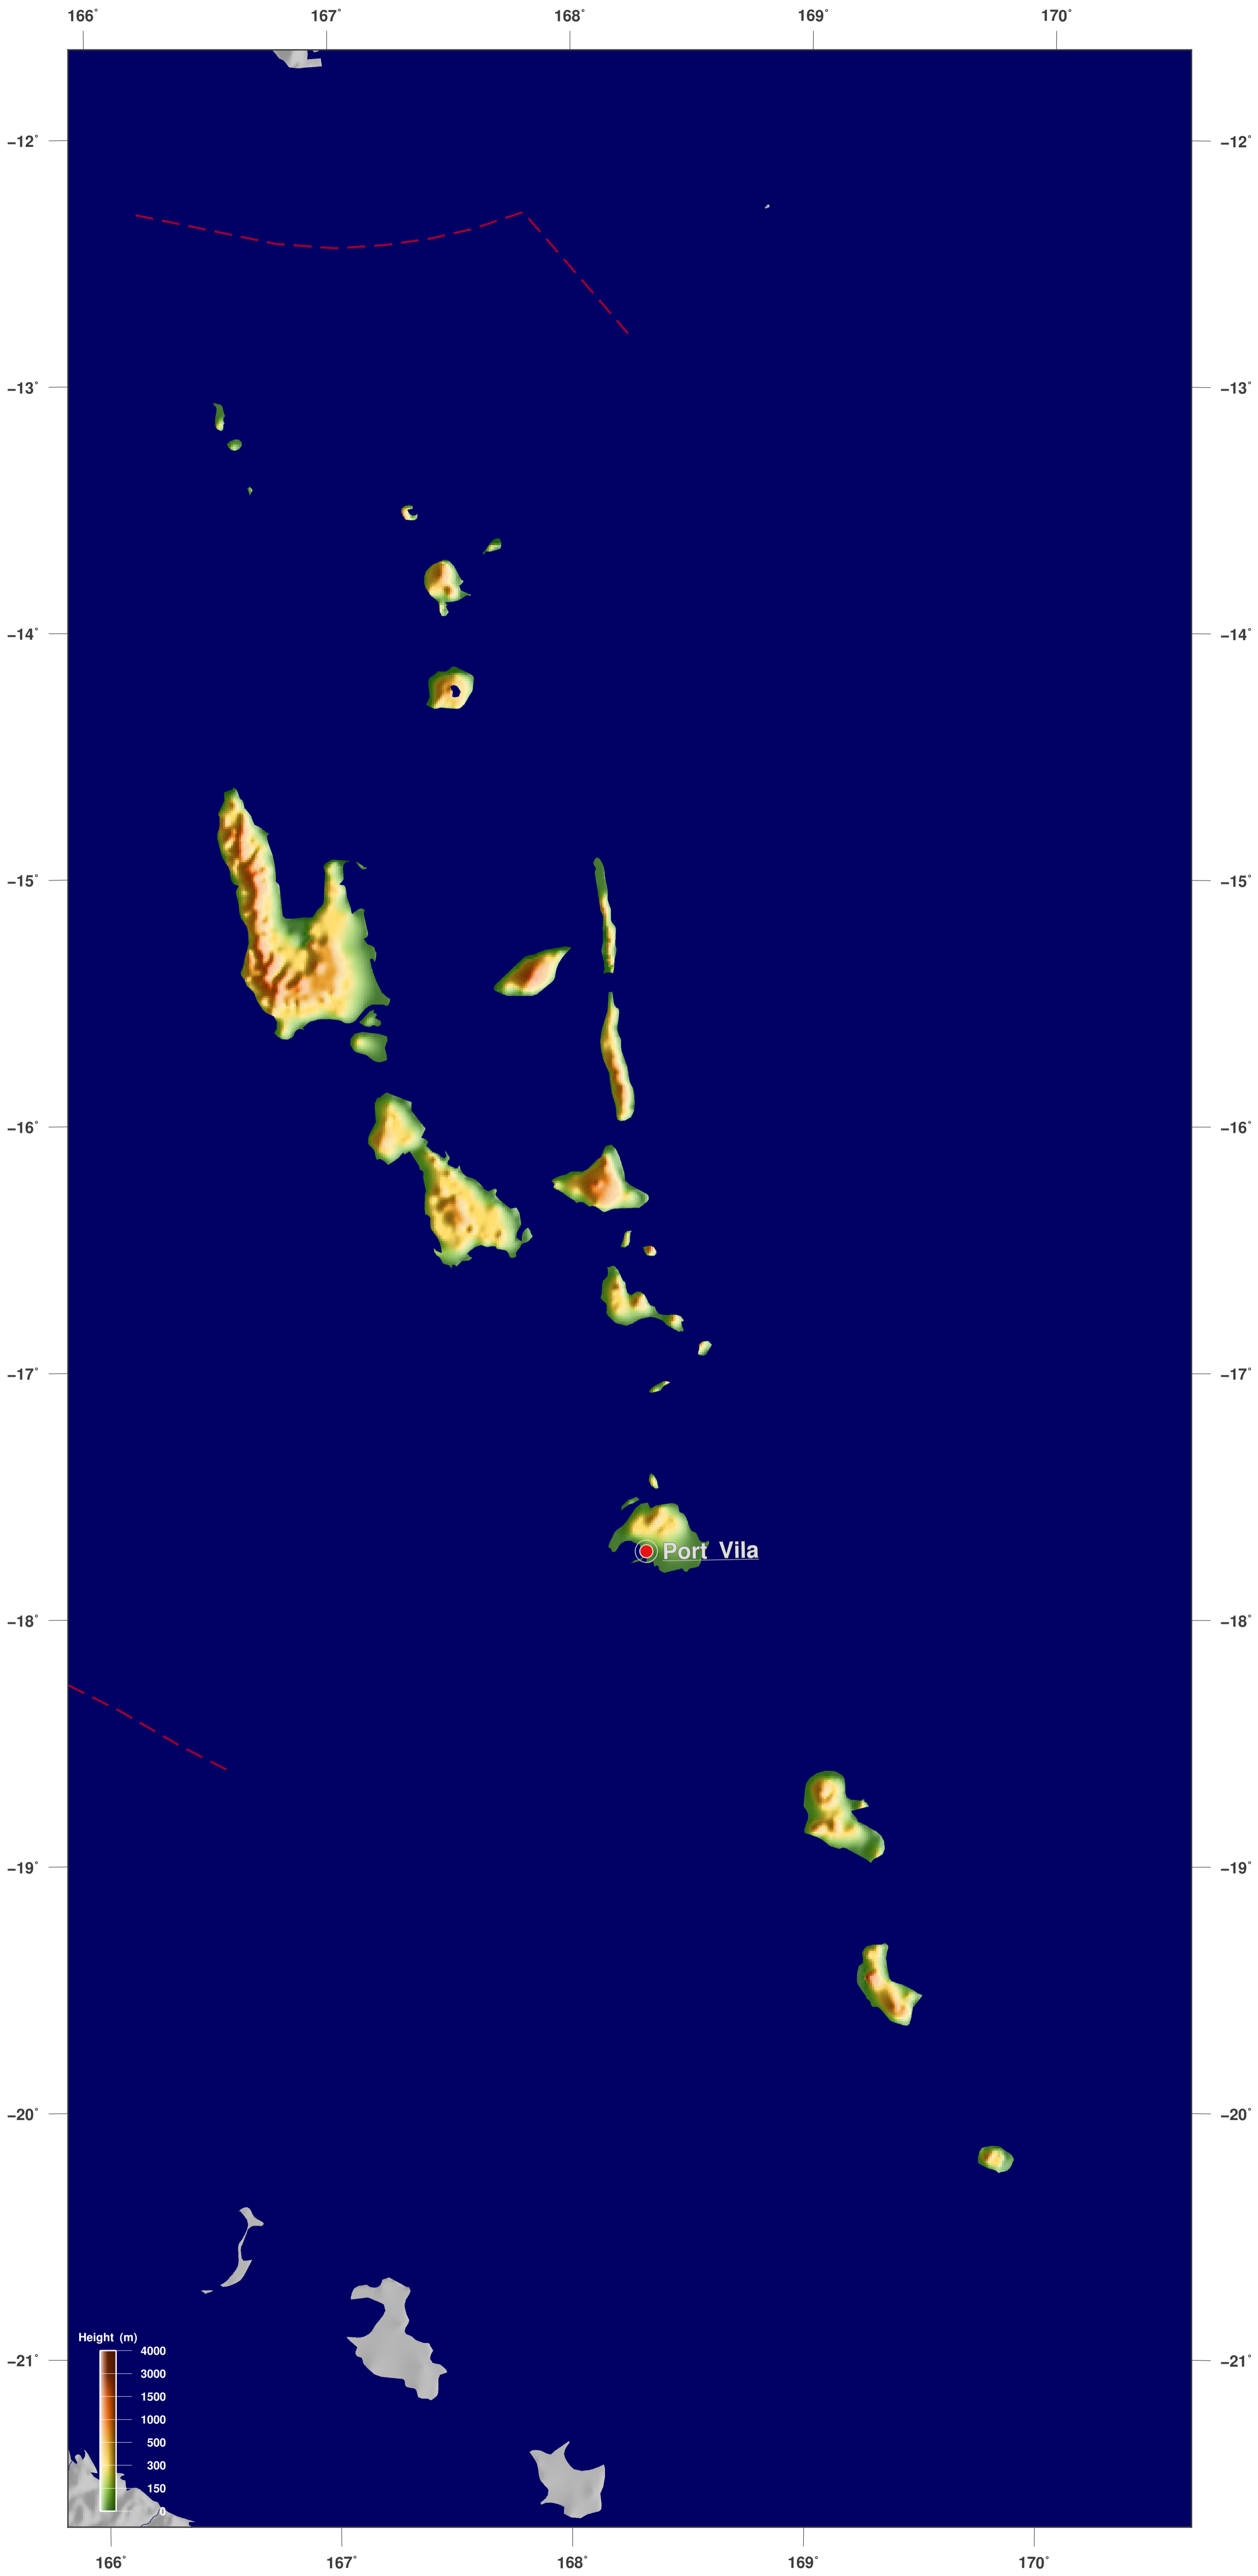

Vanuatu: shaded height and relief map

Map-License:

This map is licensed under the CC-BY-3.0 (<http://creativecommons.org/licenses/by/3.0/deed.en>). Please cite the GinkgoMaps-project and link back (<http://www.ginkgomaps.com>).

Parameter and used data:

Map Projection: Lambert (equal area); Map Center: lat -16.66°; lon 168.21°; vector data: Natural Earth (www.naturalearthdata.com) and GSHHG (www.soest.hawaii.edu/pwessel/gshhg); raster data: Geoware (www.geoware-online.com).