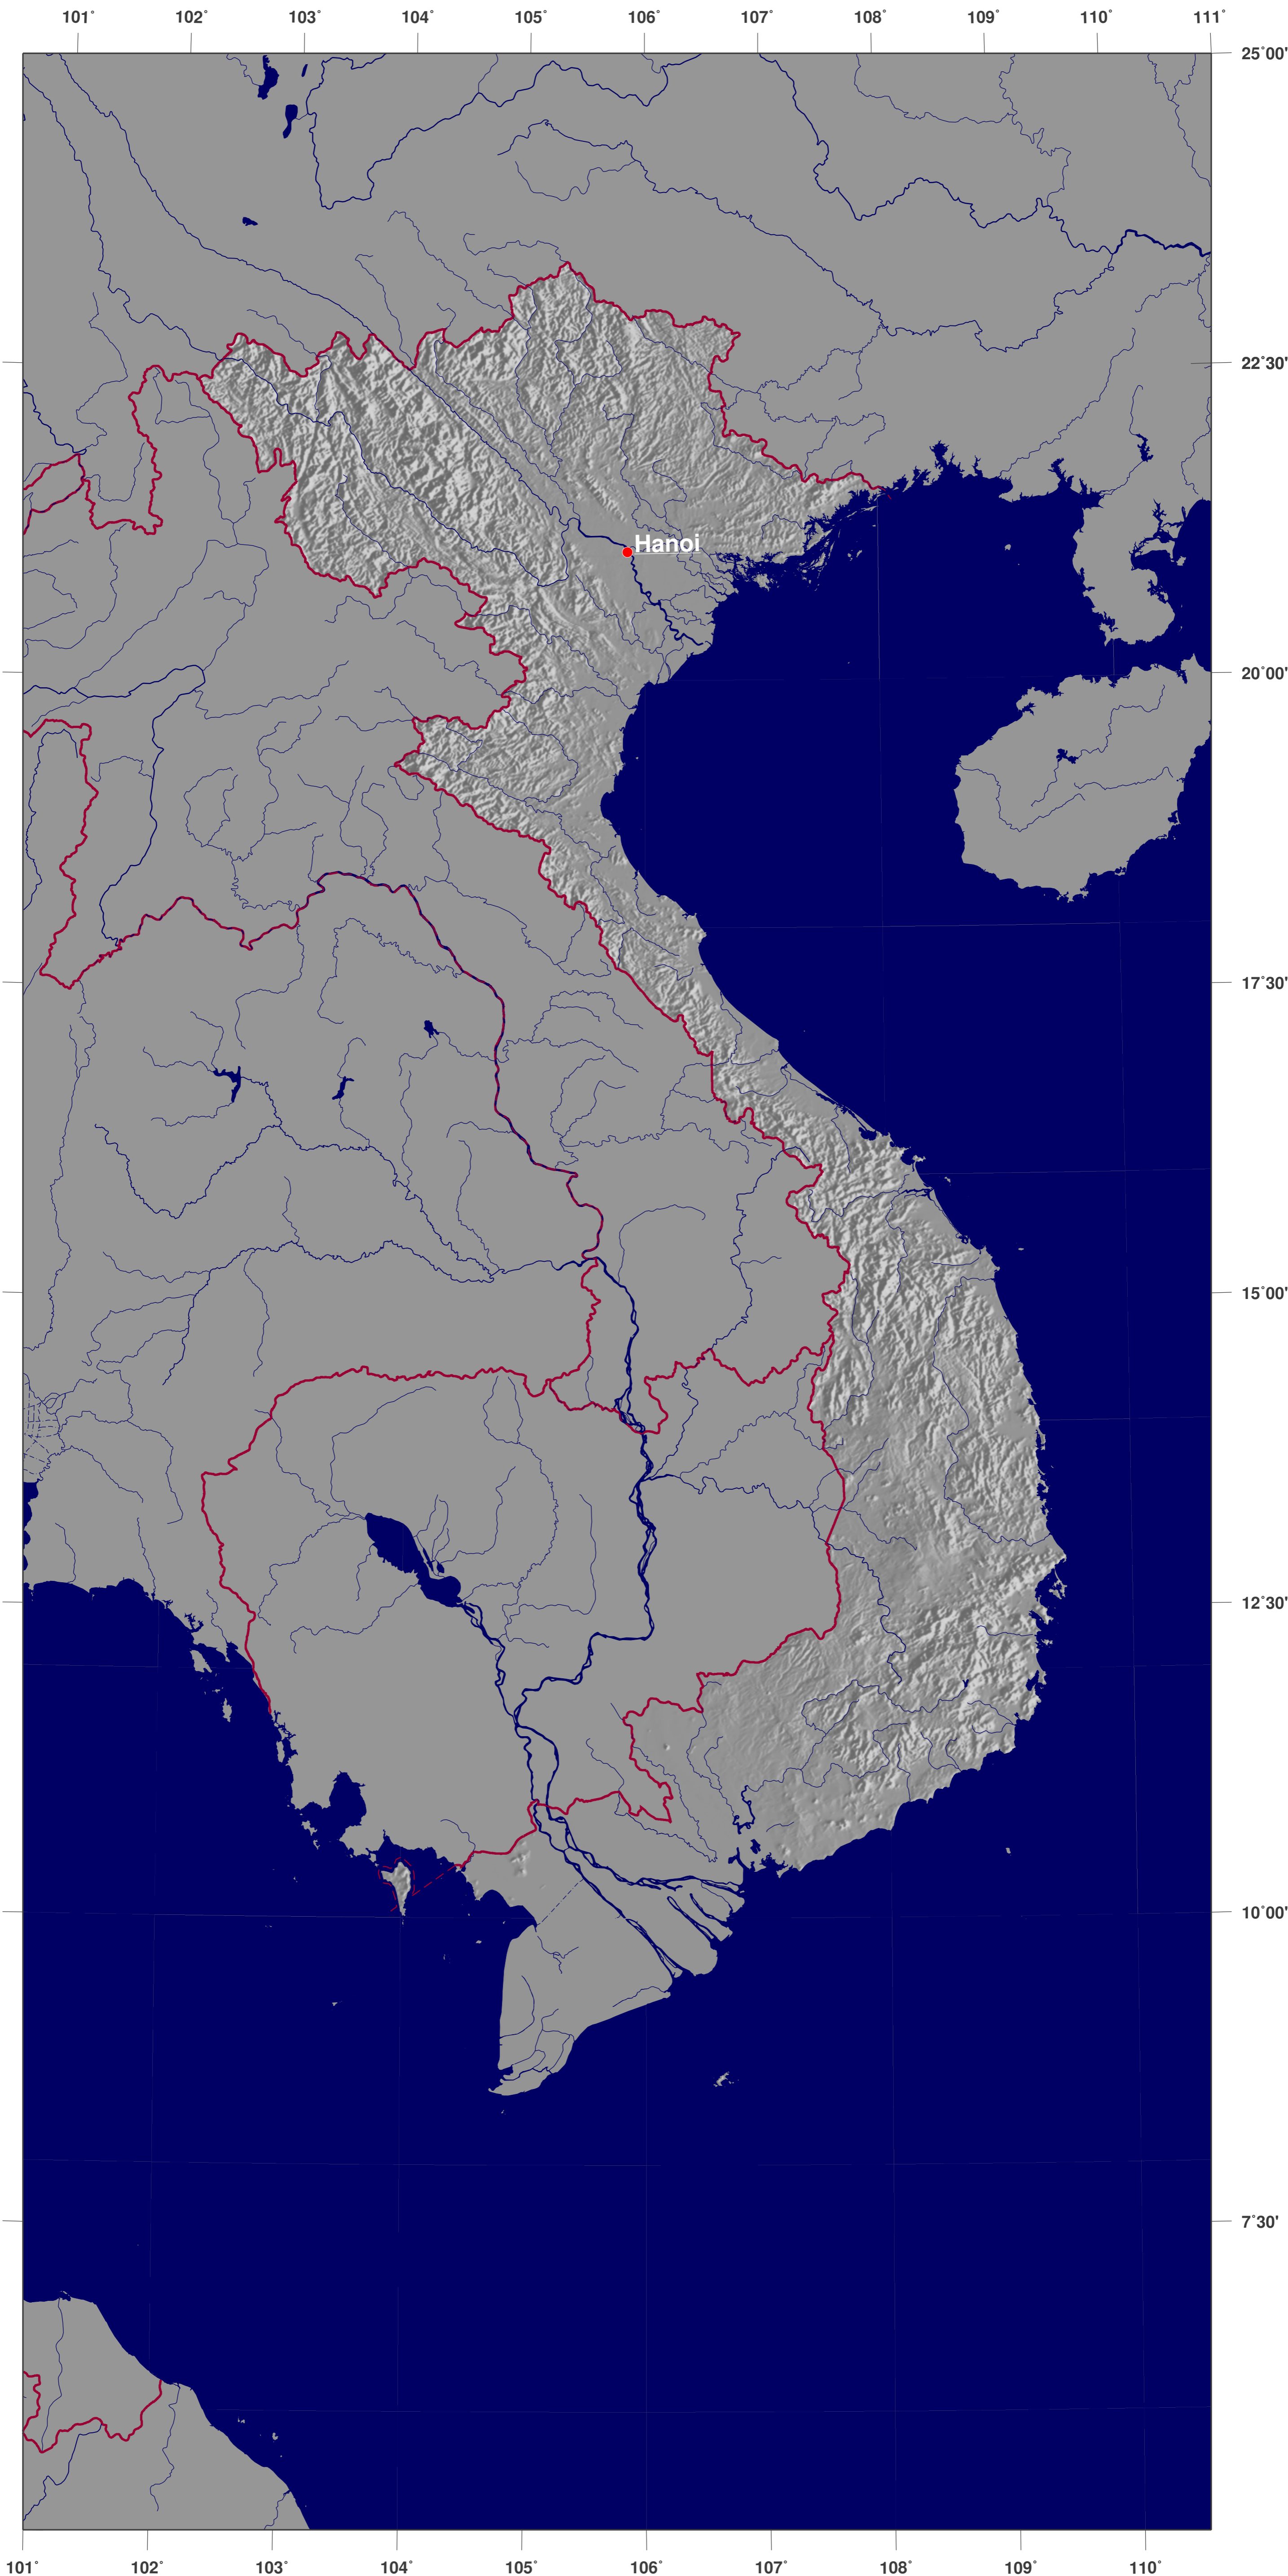

# Vietnam: shaded relief map

**GINKGO  
MAPS**

**Map-License:**

This map is licensed under the Creative Commons Attribution 3.0 License (<http://creativecommons.org/licenses/by/3.0/>). Please cite the GinkgoMaps-project or link back (<http://www.ginkgomaps.com>).

**Parameter and used data:**

Map Projection: Lambert (equal area); Map Center: lat 15.97°; lon 105.81°; vector data: GSHHS and political borders by GMT ([gmt.soest.hawaii.edu](http://gmt.soest.hawaii.edu)); raster data: 30sec dtm-blend of GTOPO30, ICBAO, TOPO6.2, and ETOPO5 provided by Geoware (<http://www.geoware-online.com>)