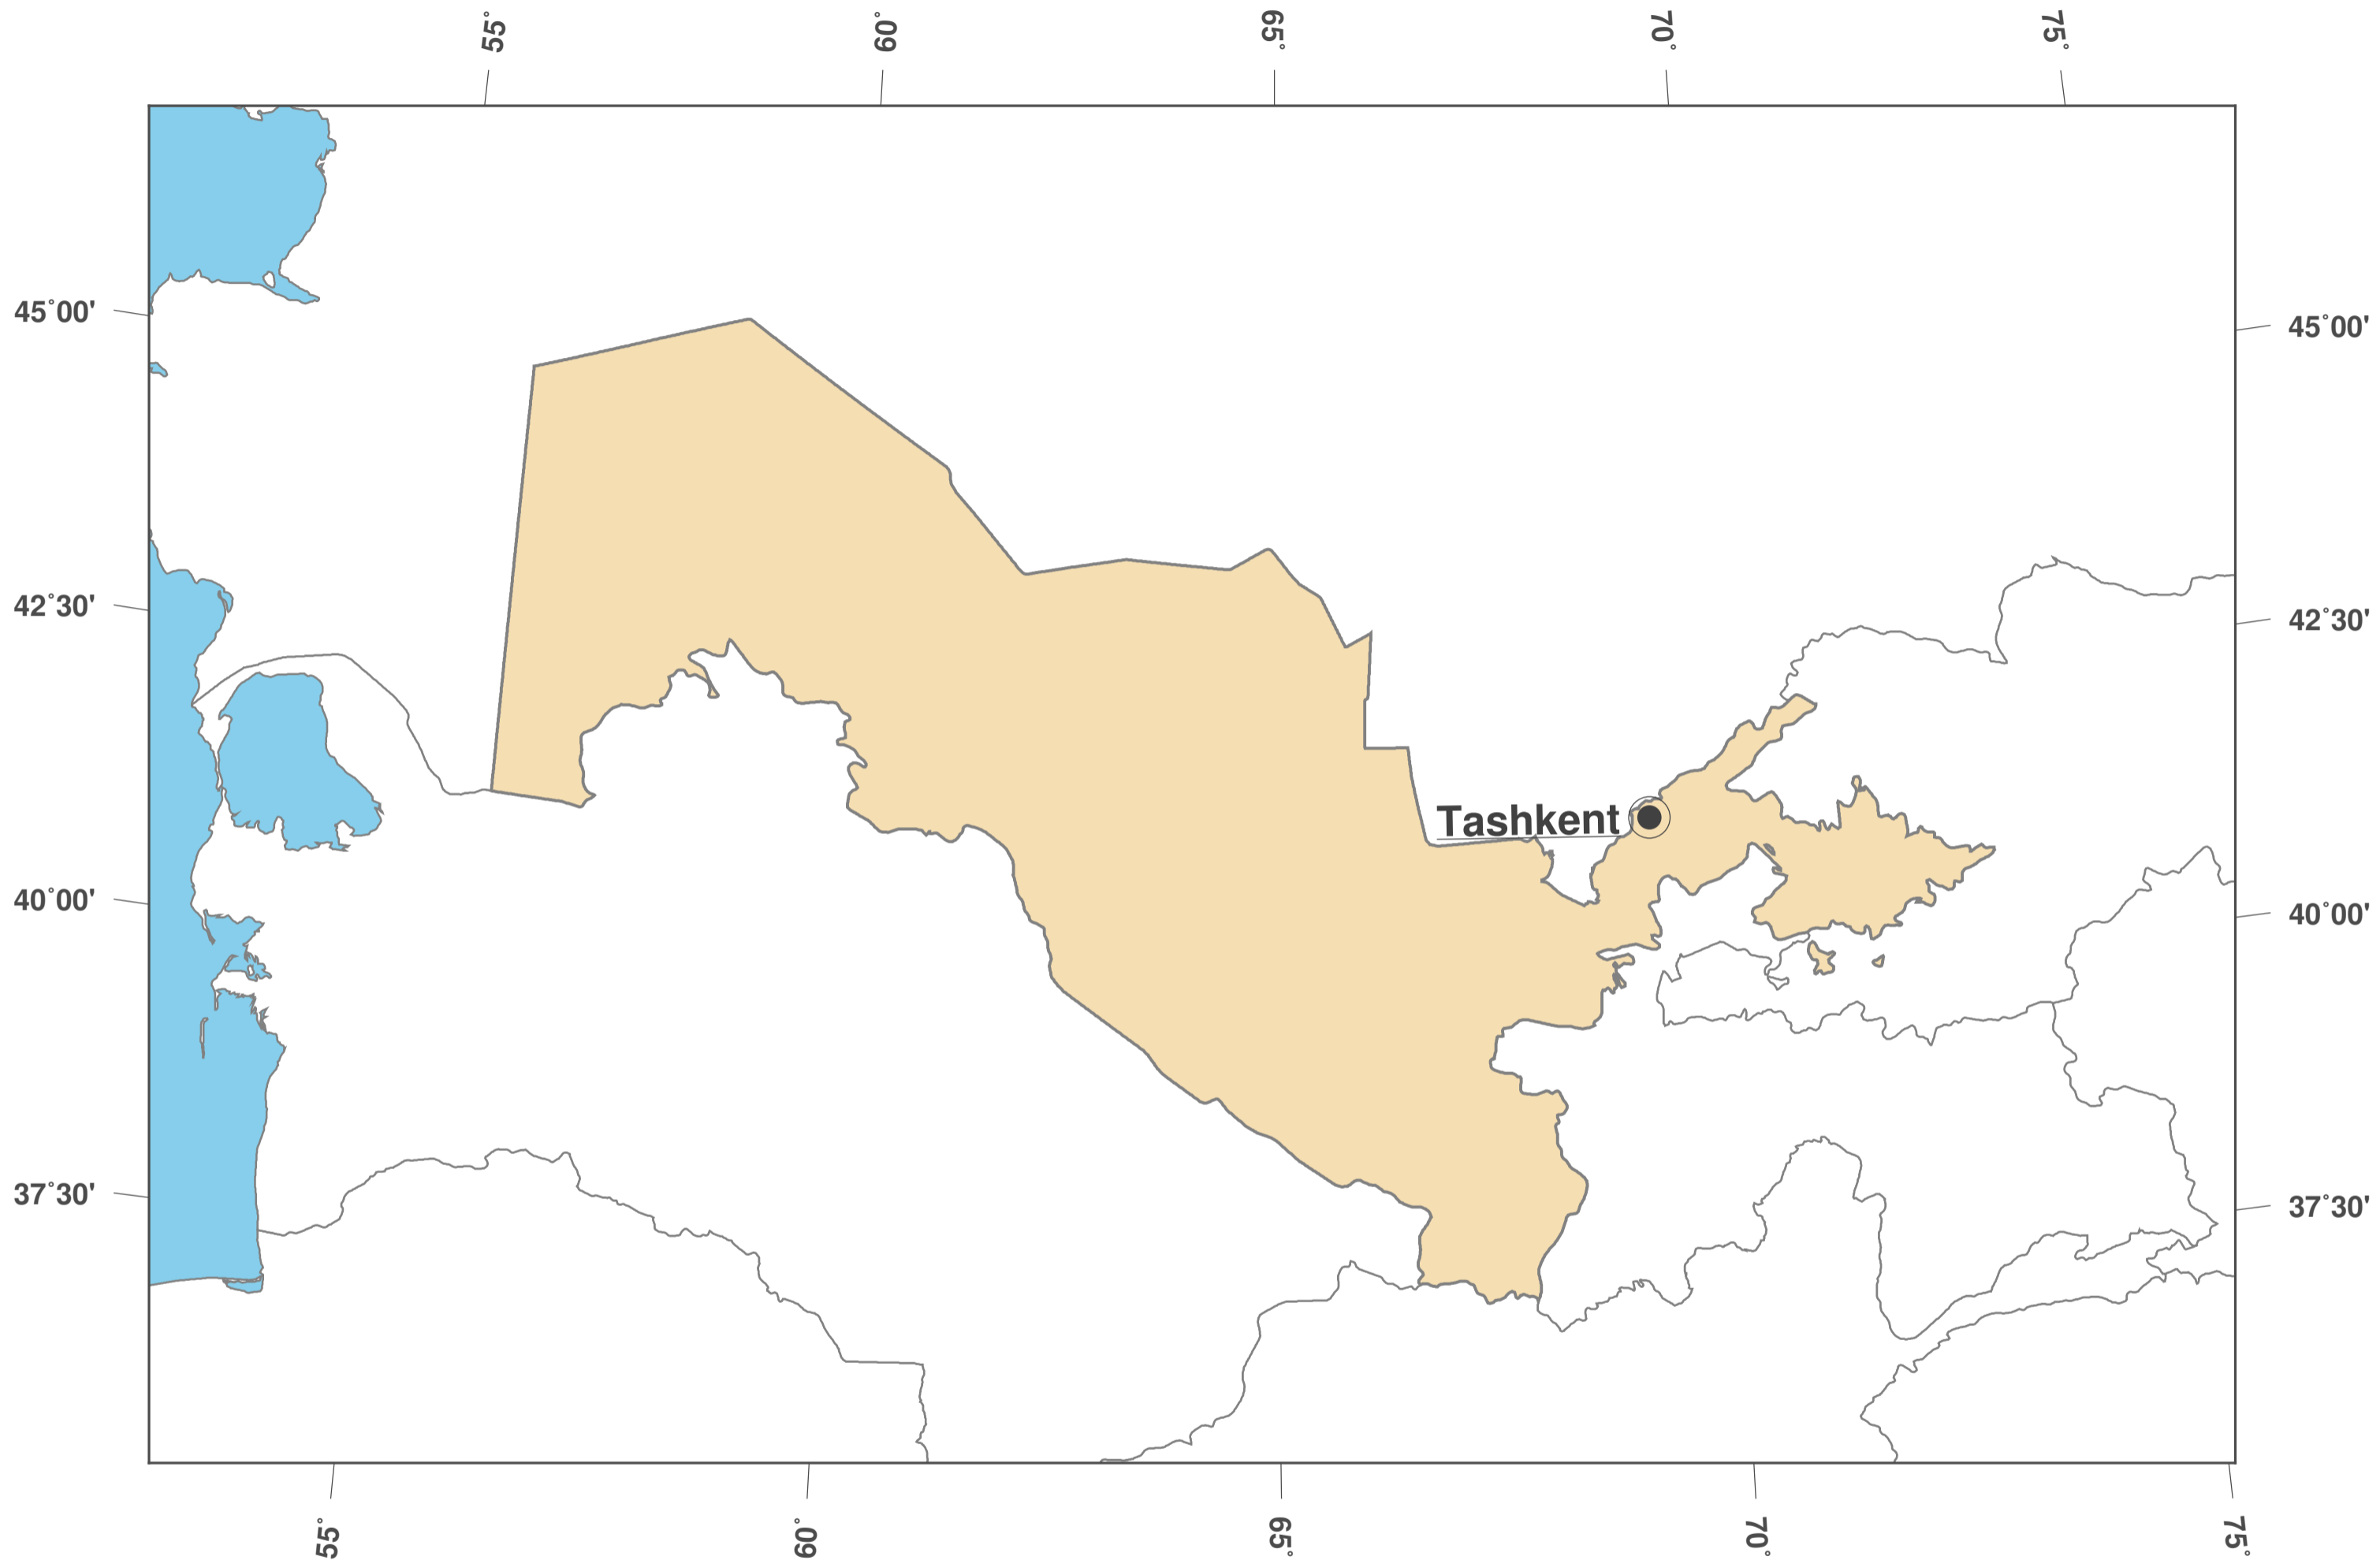

# Uzbekistan: Outline Map II

**GINKGO  
MAPS**

**Map-License:**

This map is licensed under the CC-BY-3.0 (<http://creativecommons.org/licenses/by/3.0/deed.en>). Please cite the GinkgoMaps-project and link back (<http://www.ginkgomaps.com>).

**Parameter and used data:**

Map Projection: Lambert (equal area); Map Center: lat 41.38° lon 64.56°; vector data: political borders by Natural Earth provided by <http://www.naturalearthdata.com>