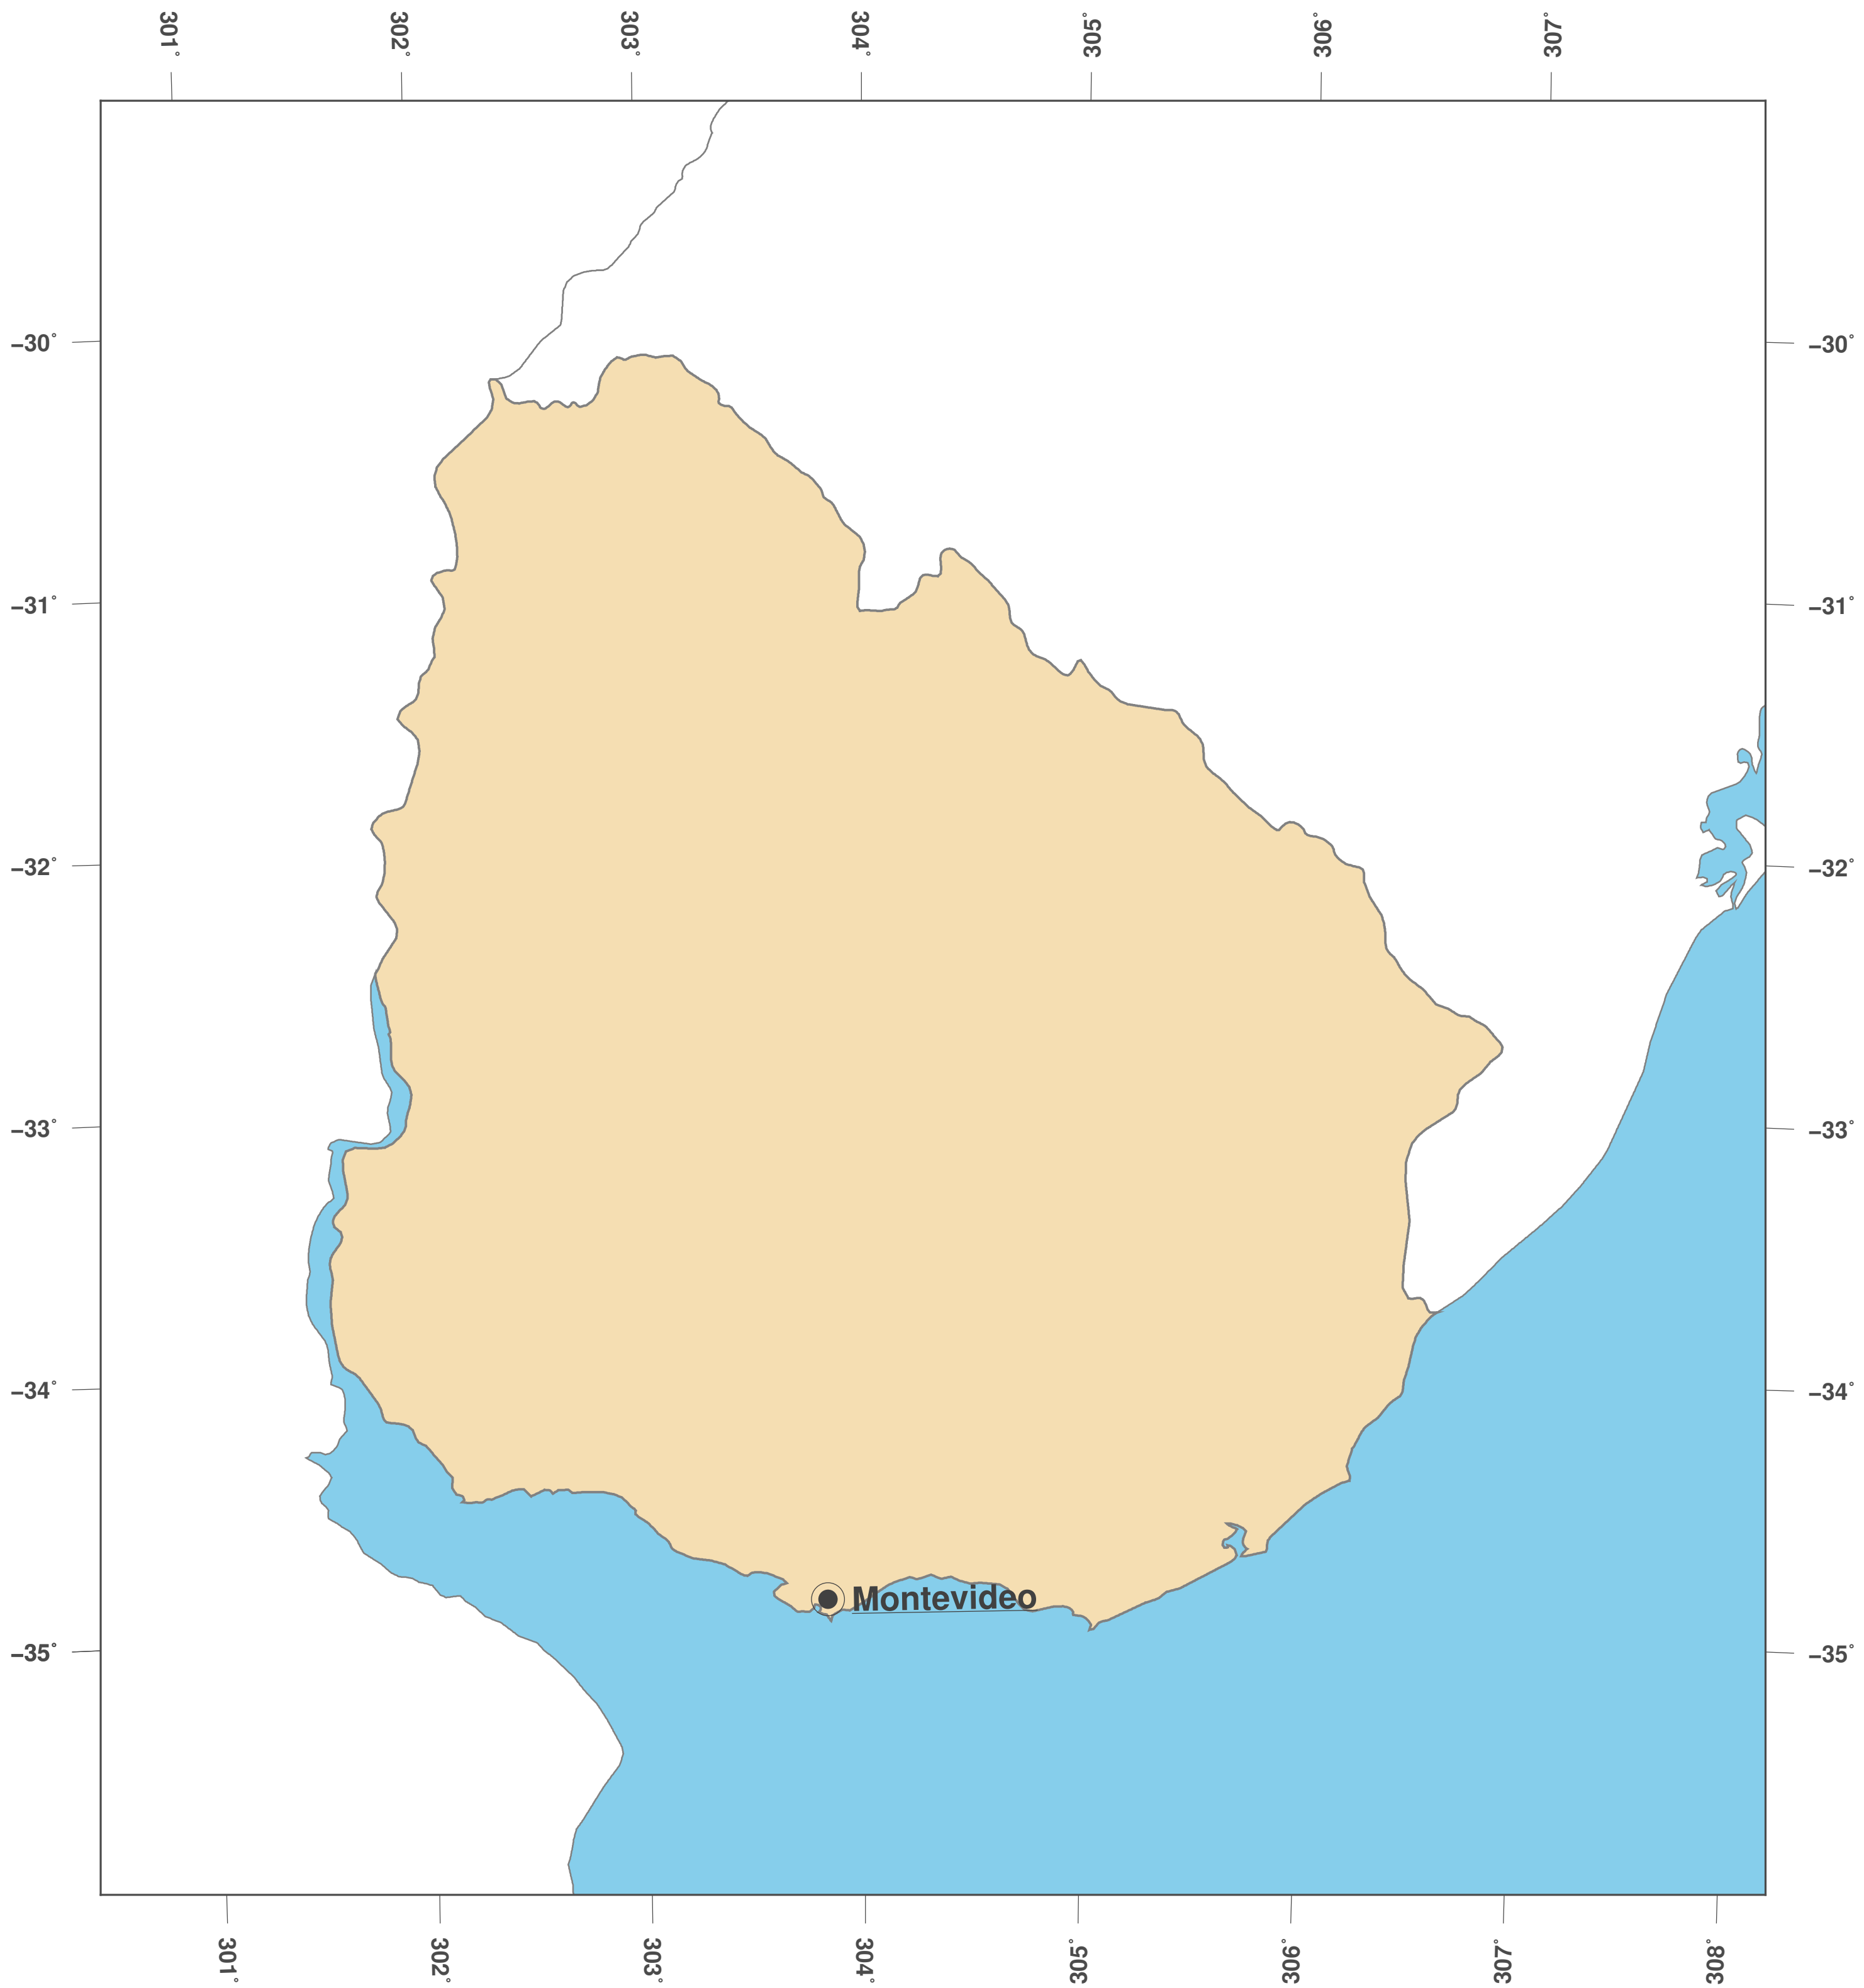

Uruguay: Outline Map II

**GINKGO
MAPS**

Map-License:

This map is licensed under the CC-BY-3.0 (<http://creativecommons.org/licenses/by/3.0/deed.en>). Please cite the GinkgoMaps-project and link back (<http://www.ginkgomaps.com>).

Parameter and used data:

Map Projection: Lambert (equal area); Map Center: lat -32.53° lon -55.76°; vector data: political borders by Natural Earth provided by <http://www.naturalearthdata.com>