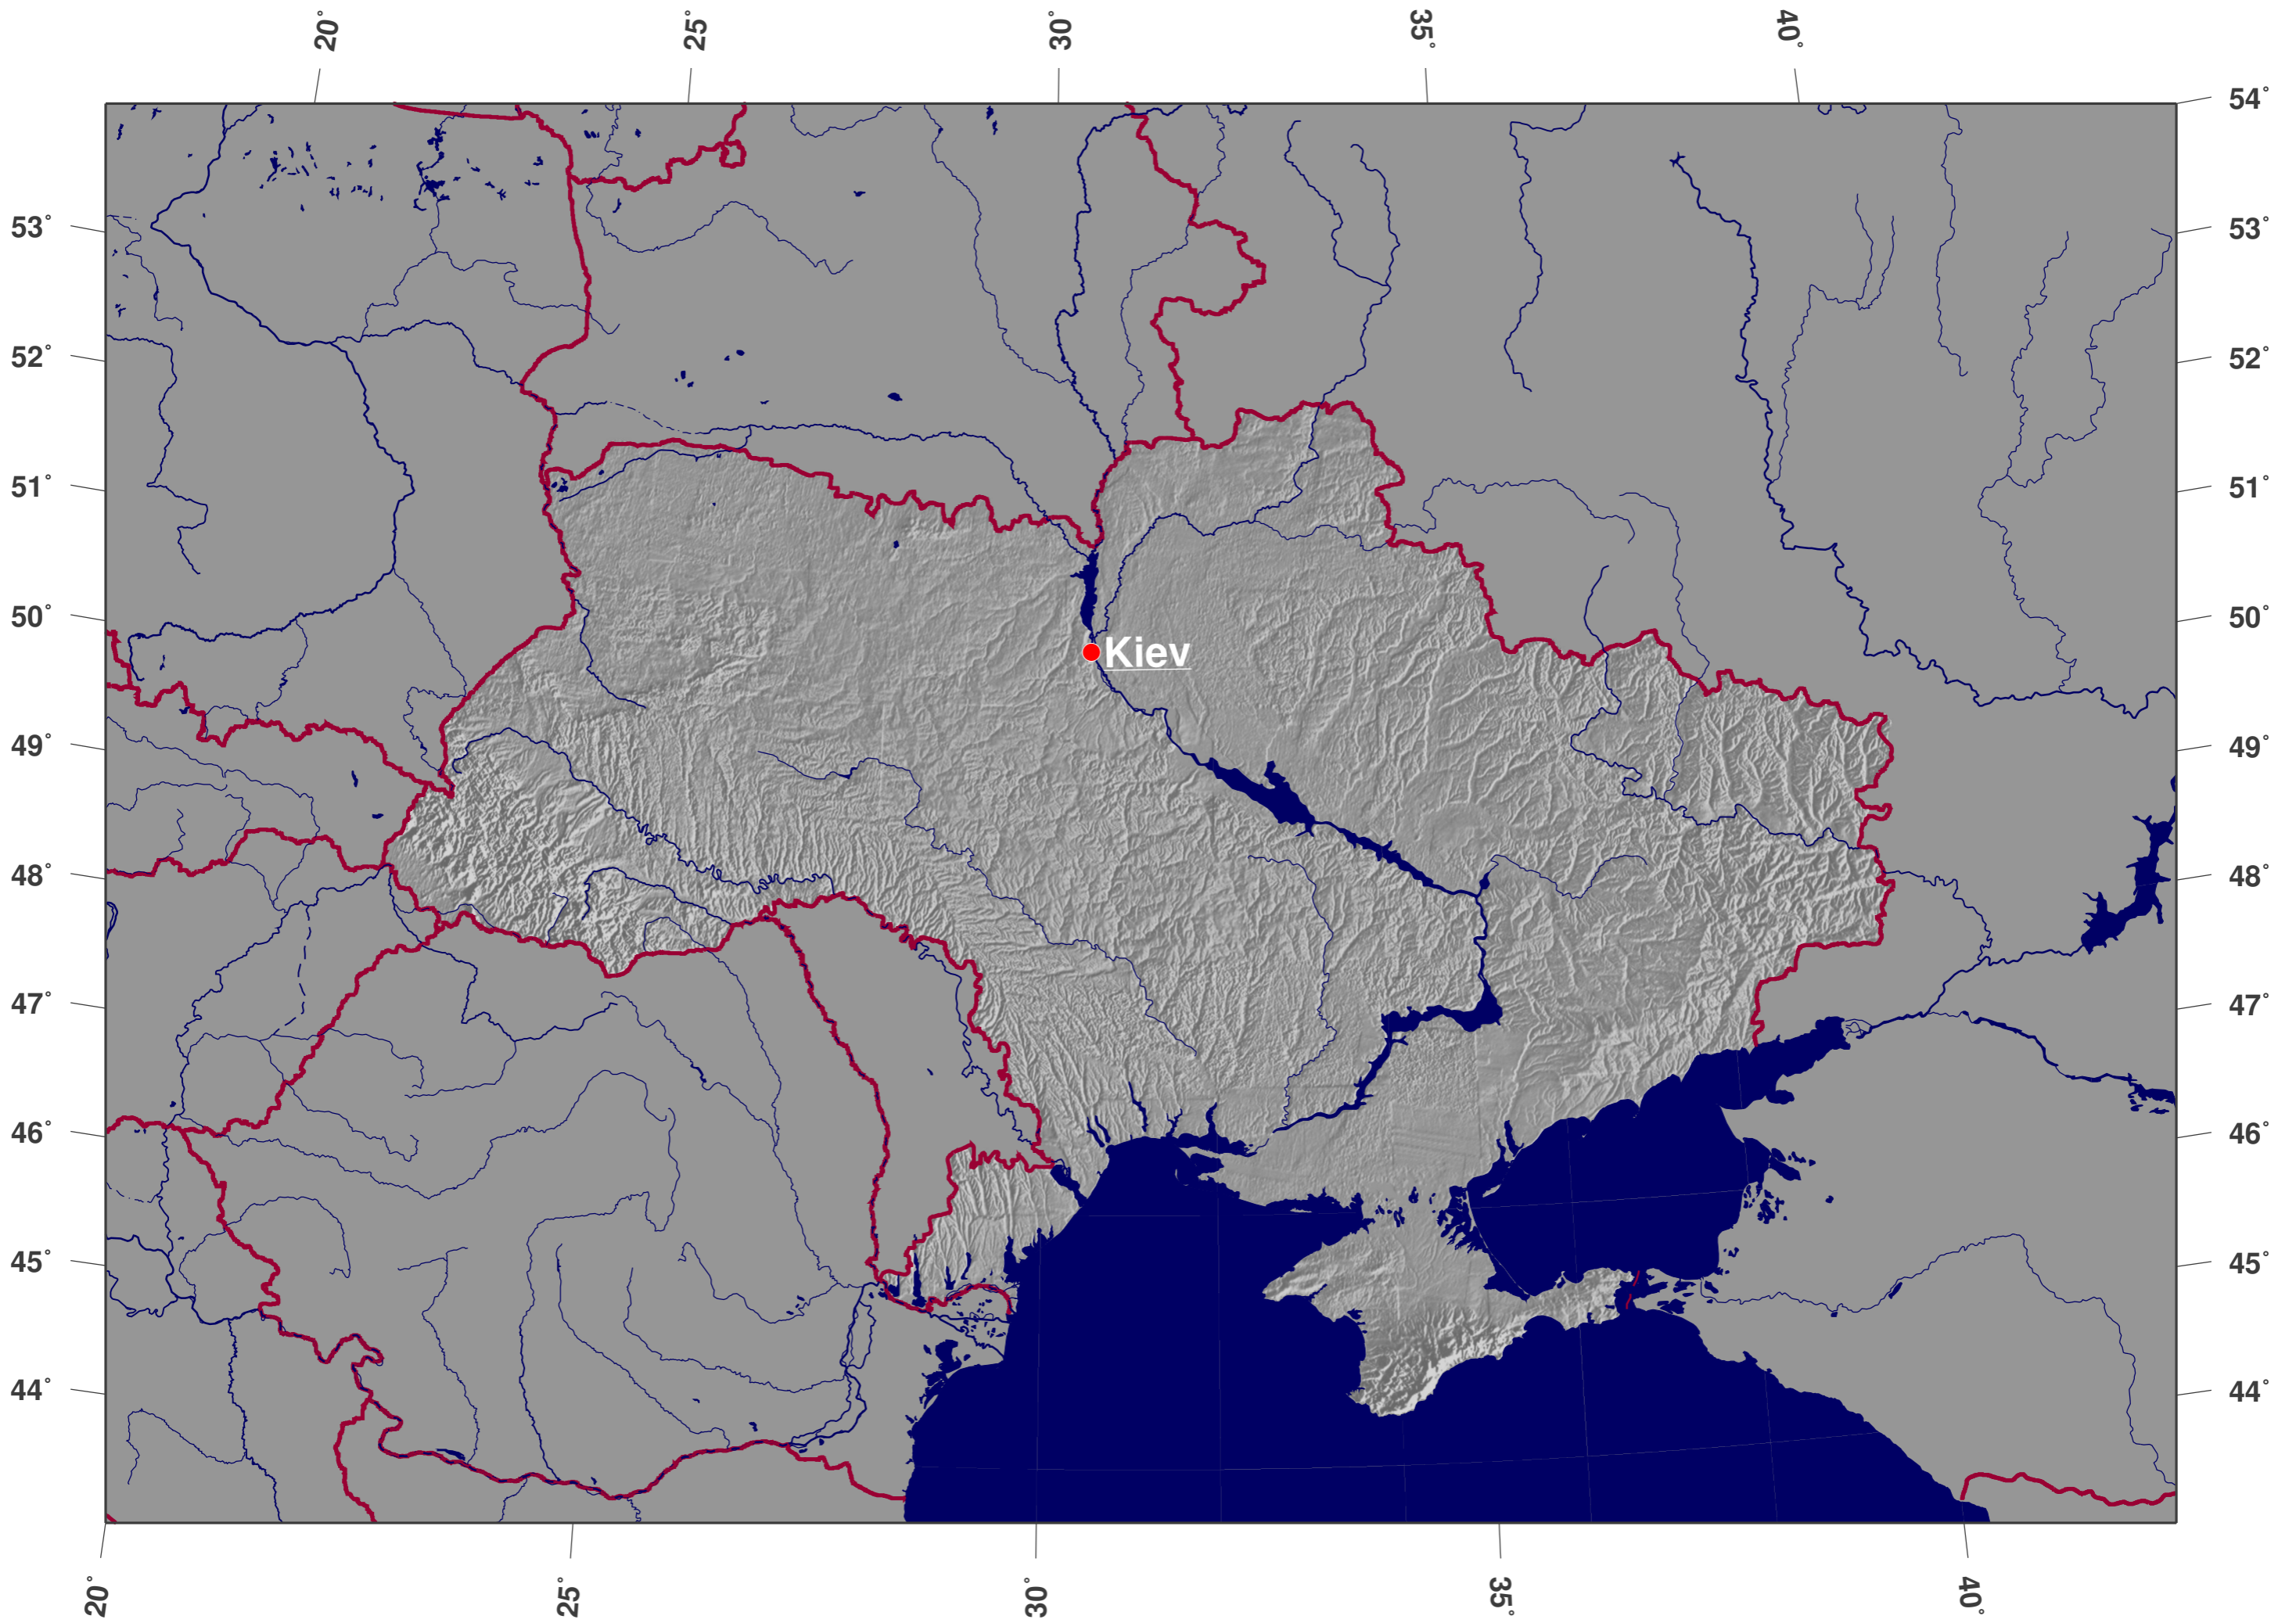

# Ukraine: shaded relief map

**GINKGO  
MAPS**

## Map-License:

This map is licensed under the Creative Commons Attribution 3.0 License (<http://creativecommons.org/licenses/by/3.0/>). Please cite the GinkgoMaps-project or link back (<http://www.ginkgomaps.com>).

## Parameter and used data:

Map Projection: Lambert (equal area); Map Center: lat 48.38°; lon 31.17°; vector data: GSHHS and political borders by GMT ([gmt.soest.hawaii.edu](http://gmt.soest.hawaii.edu)); raster data: 30sec dtm-blend of GTOPO30, ICBA0, TOPO6.2, and ETOPO5 provided by Geoware (<http://www.geoware-online.com>)