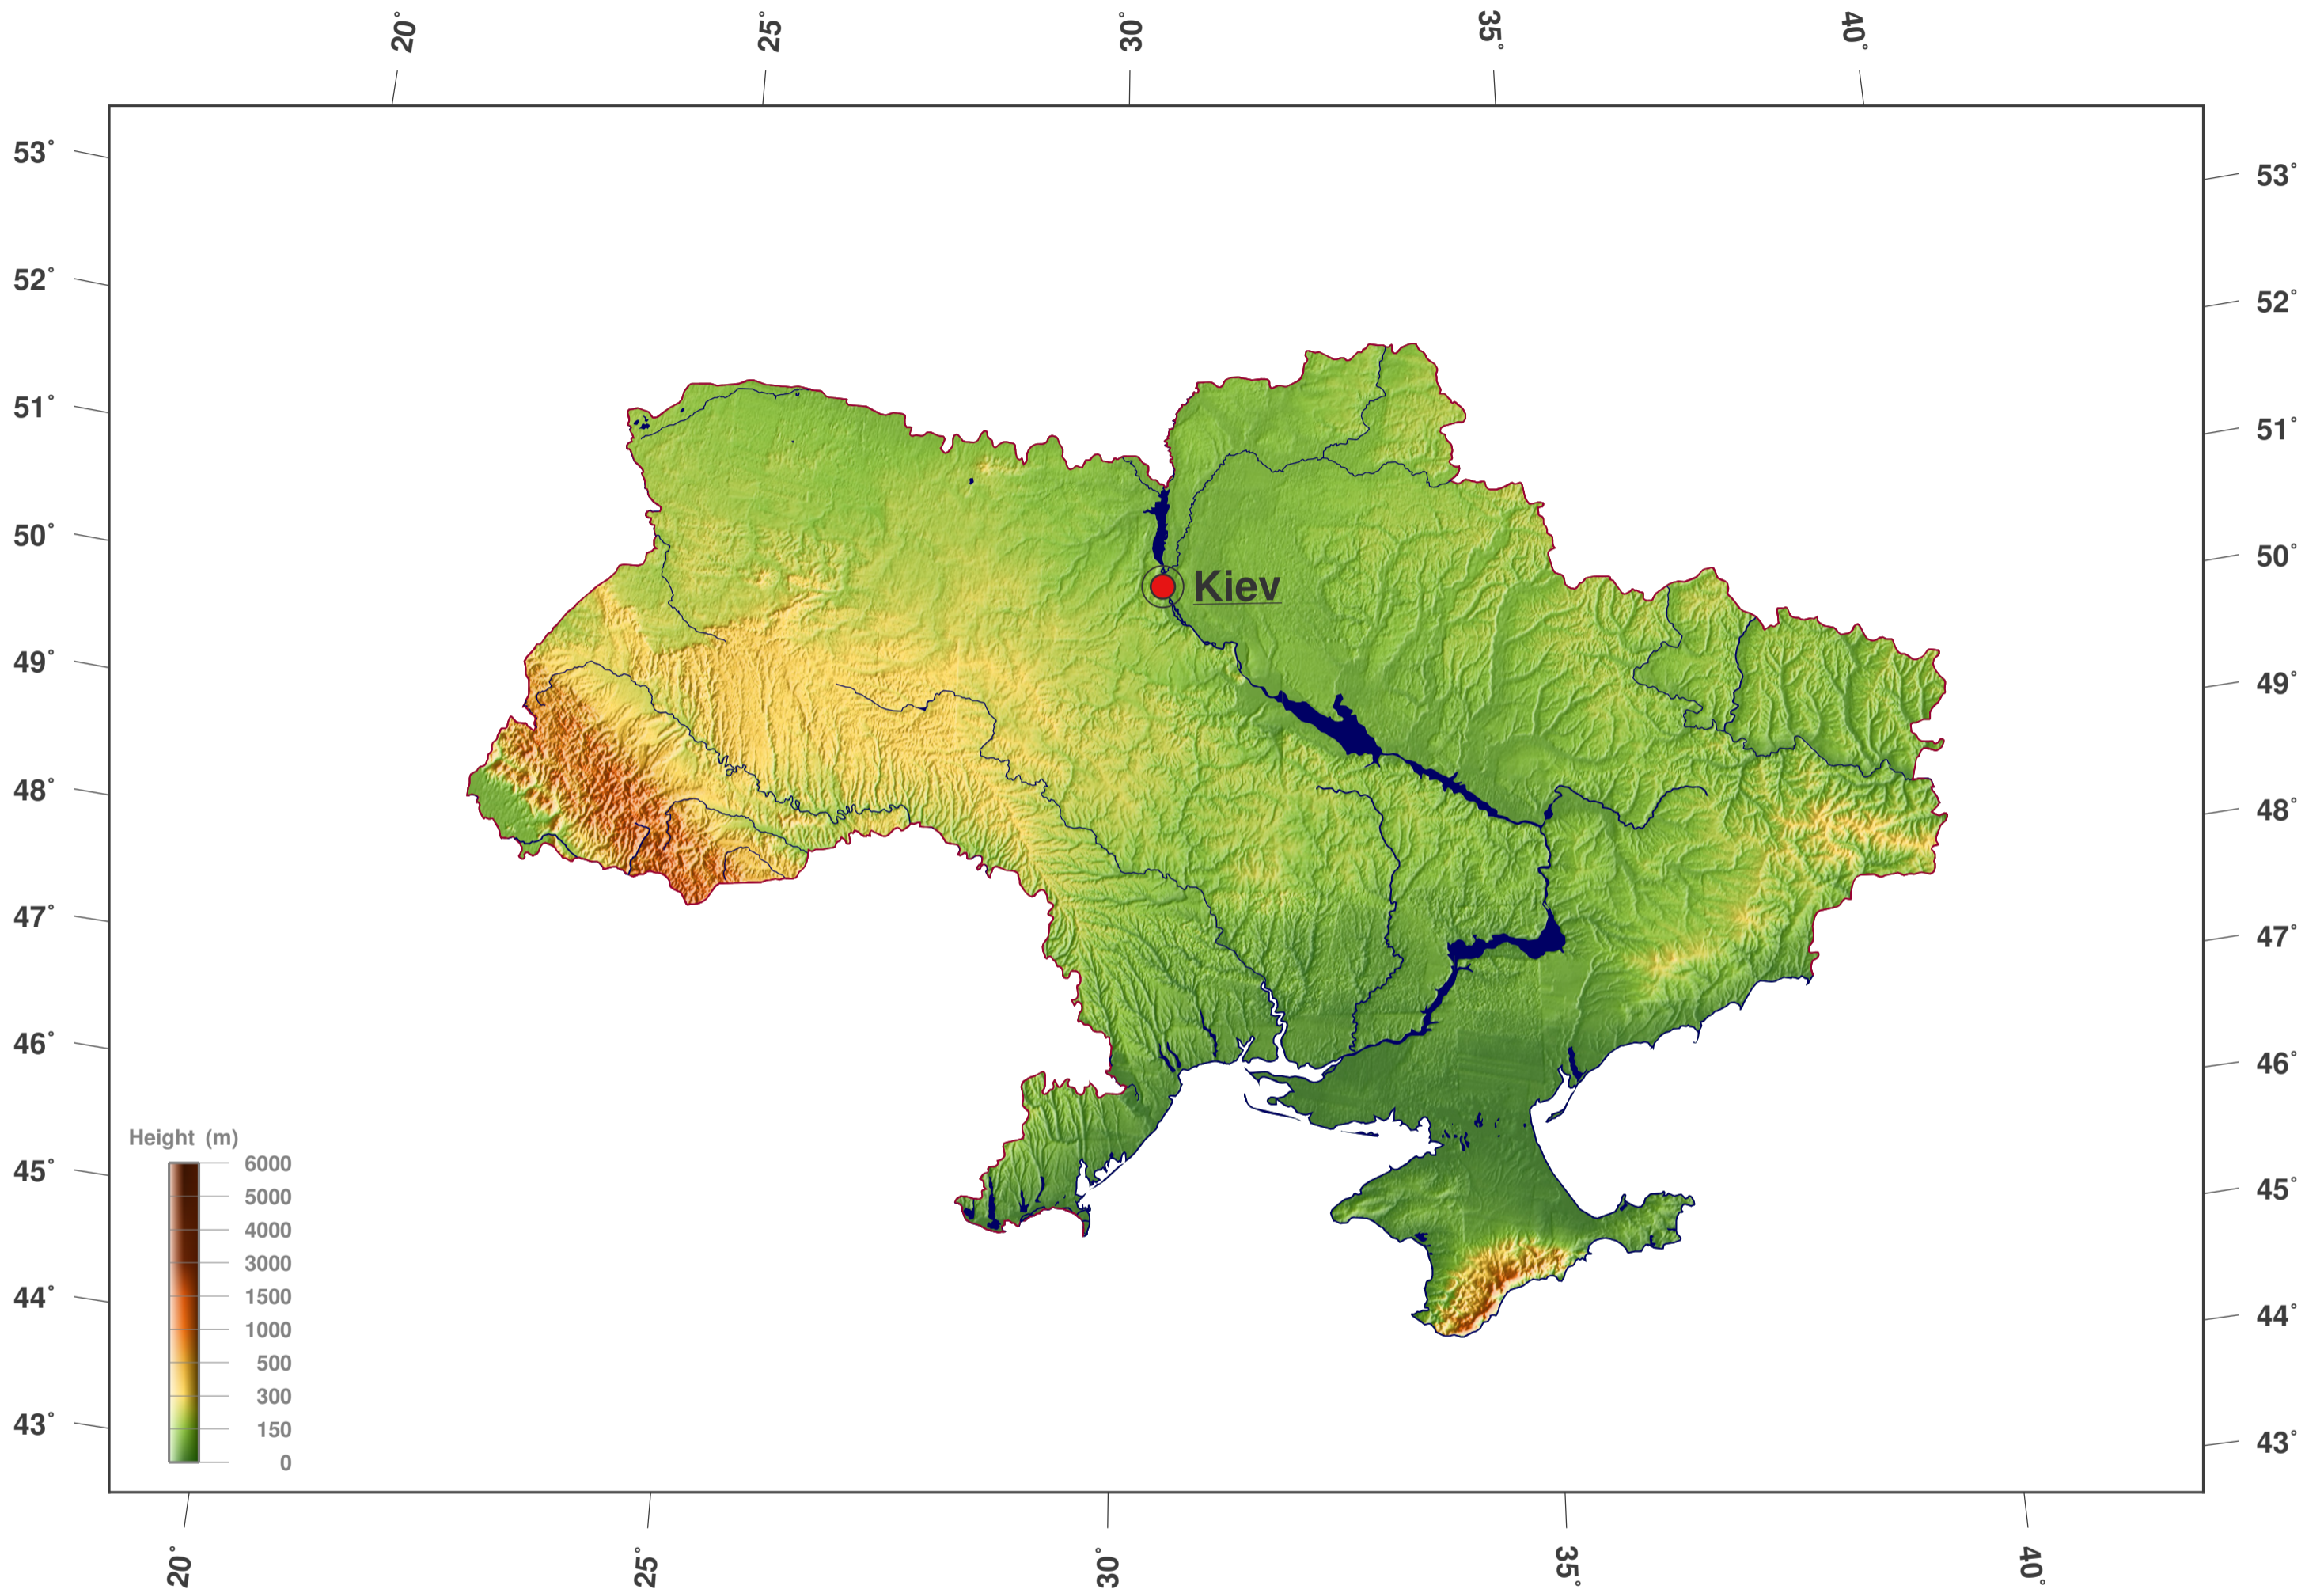

# Ukraine: shaded height and relief map

#### Map-License:

This map is licensed under the CC-BY-3.0 (<http://creativecommons.org/licenses/by/3.0/deed.en>). Please cite the GinkgoMaps-project and link back (<http://www.ginkgomaps.com>).

#### Parameter and used data:

Map Projection: Lambert (equal area); Map Center: lat 48.38°; lon 31.17°; vector data: Natural Earth ([www.naturalearthdata.com](http://www.naturalearthdata.com)) and GSHHG ([www.soest.hawaii.edu/pwessel/gshhg](http://www.soest.hawaii.edu/pwessel/gshhg)); raster data: Geoware ([www.geoware-online.com](http://www.geoware-online.com)).