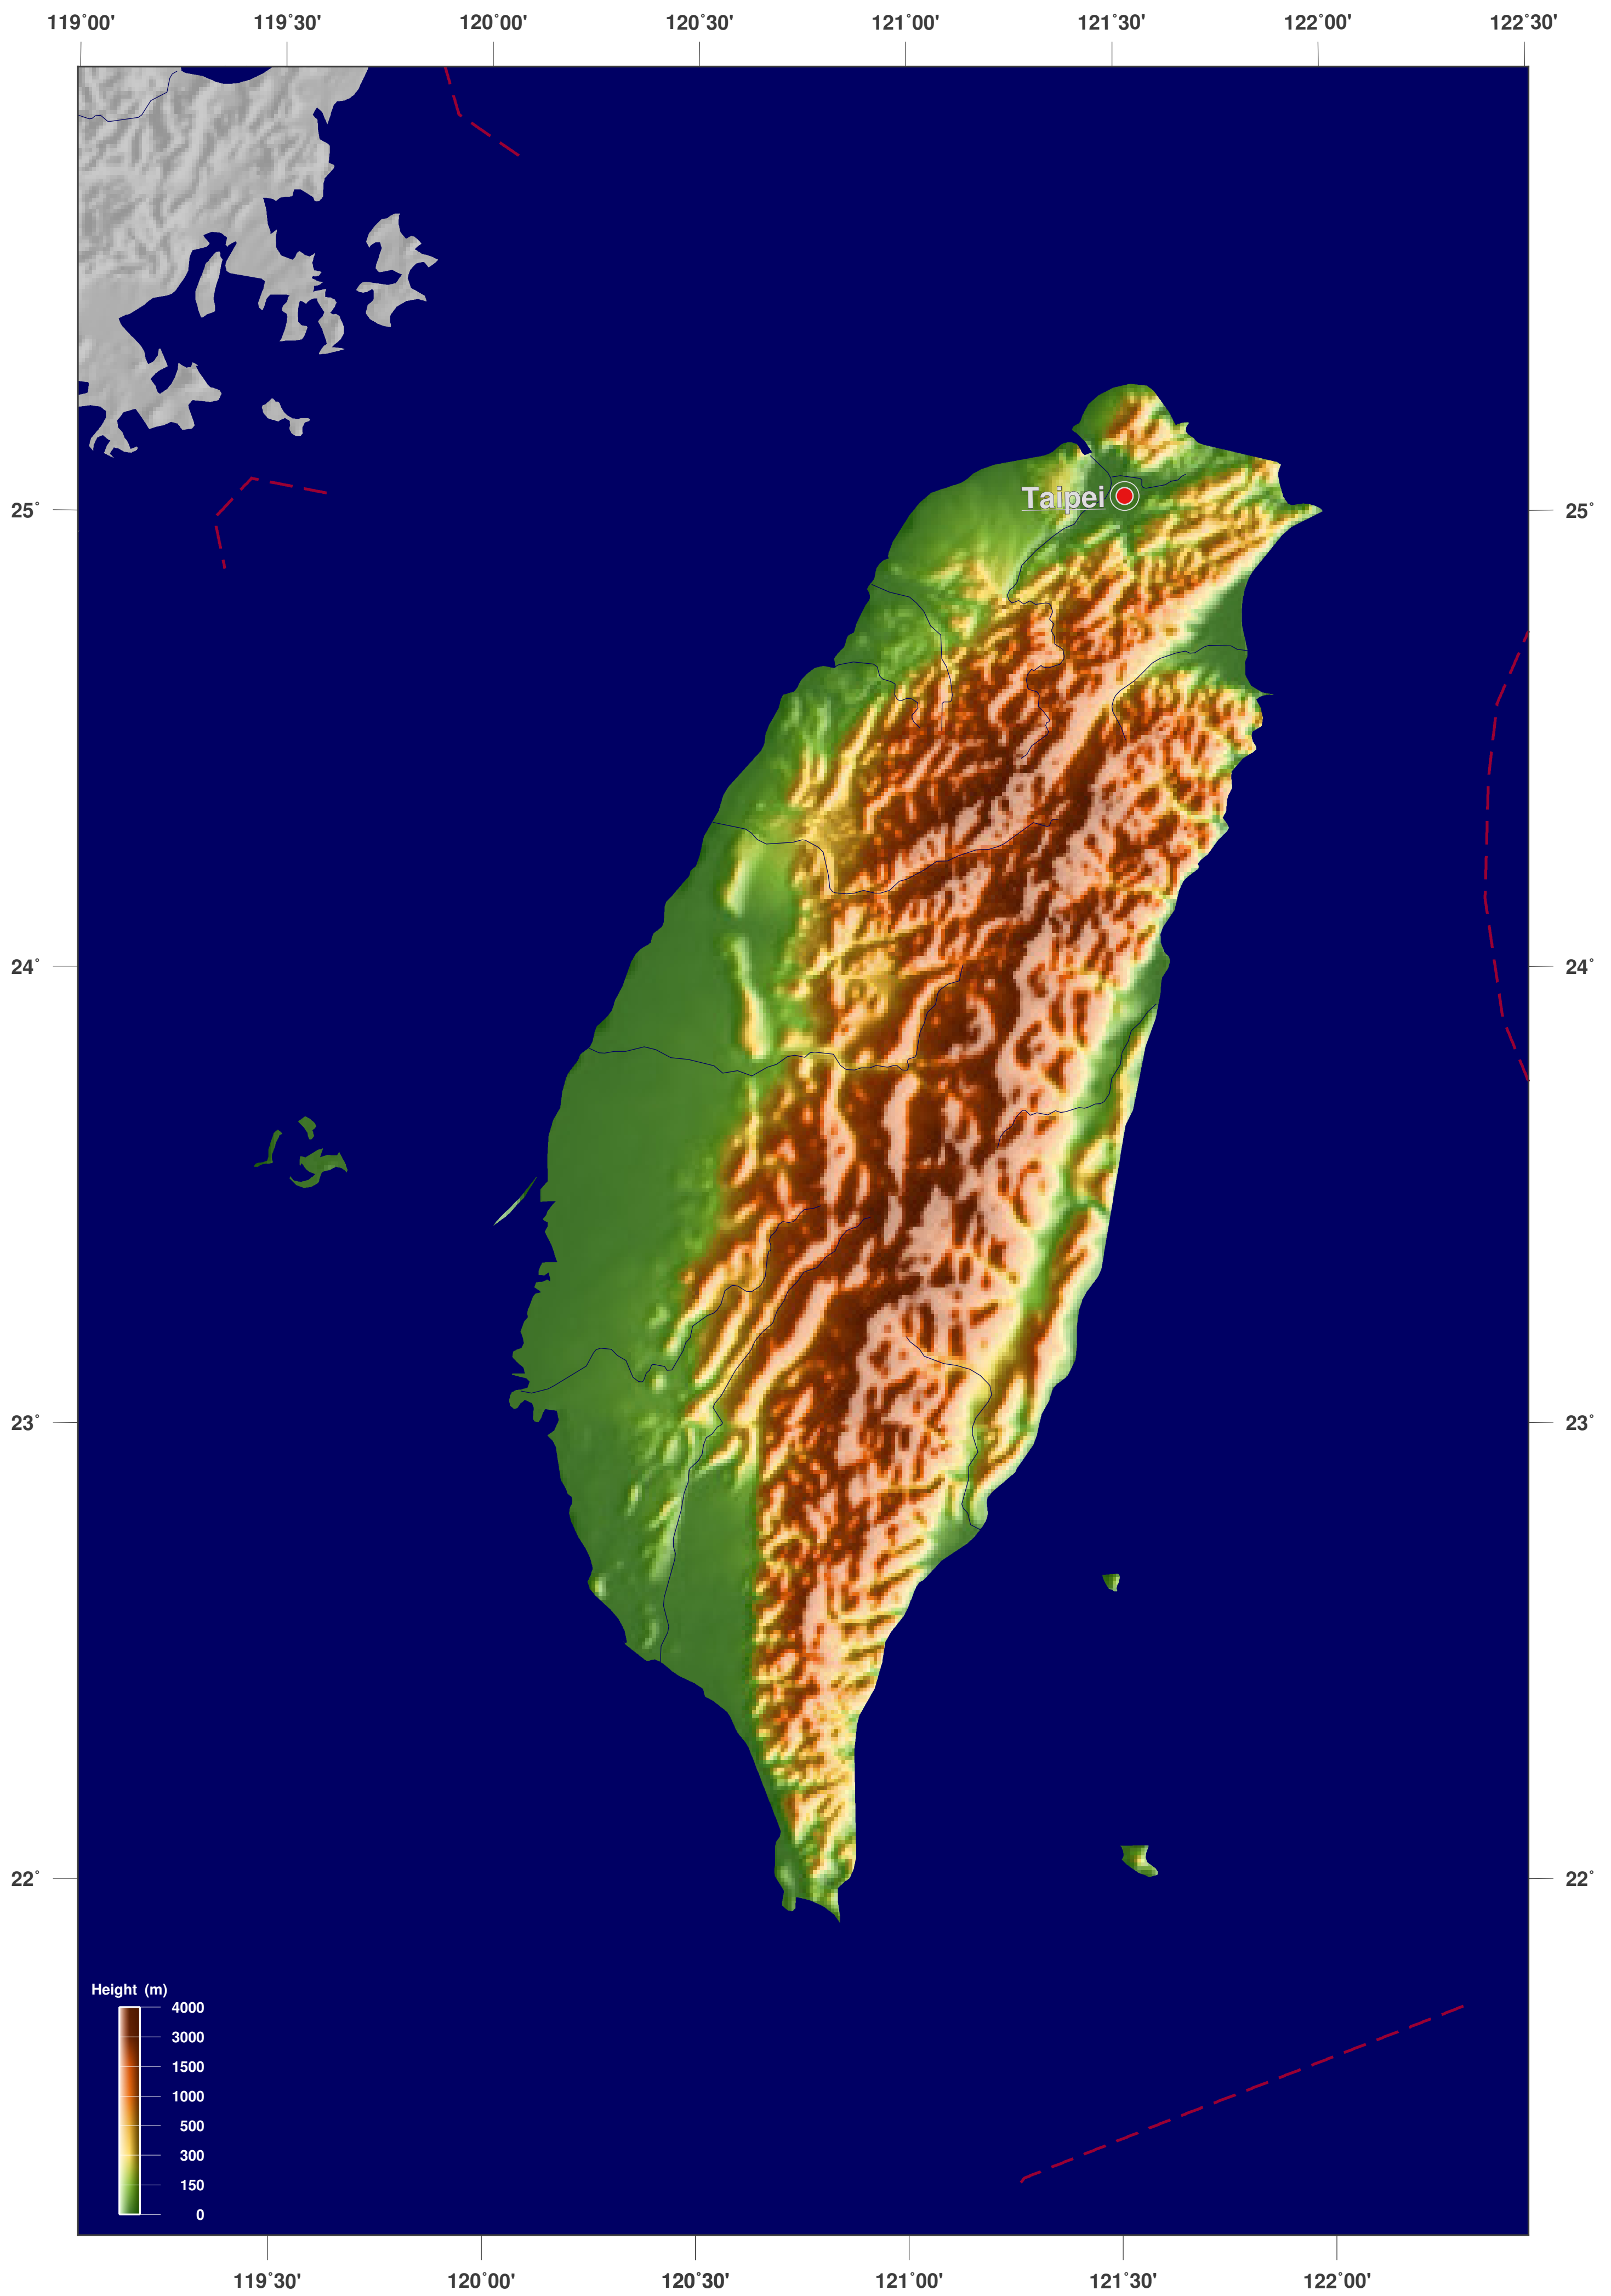

# Taiwan: shaded height and relief map

#### Map-License:

This map is licensed under the CC-BY-3.0 (<http://creativecommons.org/licenses/by/3.0/deed.en>). Please cite the GinkgoMaps-project and link back (<http://www.ginkgomaps.com>).

#### Parameter and used data:

Map Projection: Lambert (equal area); Map Center: lat 23.6°; lon 120.77°; vector data: Natural Earth ([www.naturalearthdata.com](http://www.naturalearthdata.com)) and GSHHG ([www.soest.hawaii.edu/pwessel/gshhg](http://www.soest.hawaii.edu/pwessel/gshhg)); raster data: Geoware ([www.geoware-online.com](http://www.geoware-online.com)).