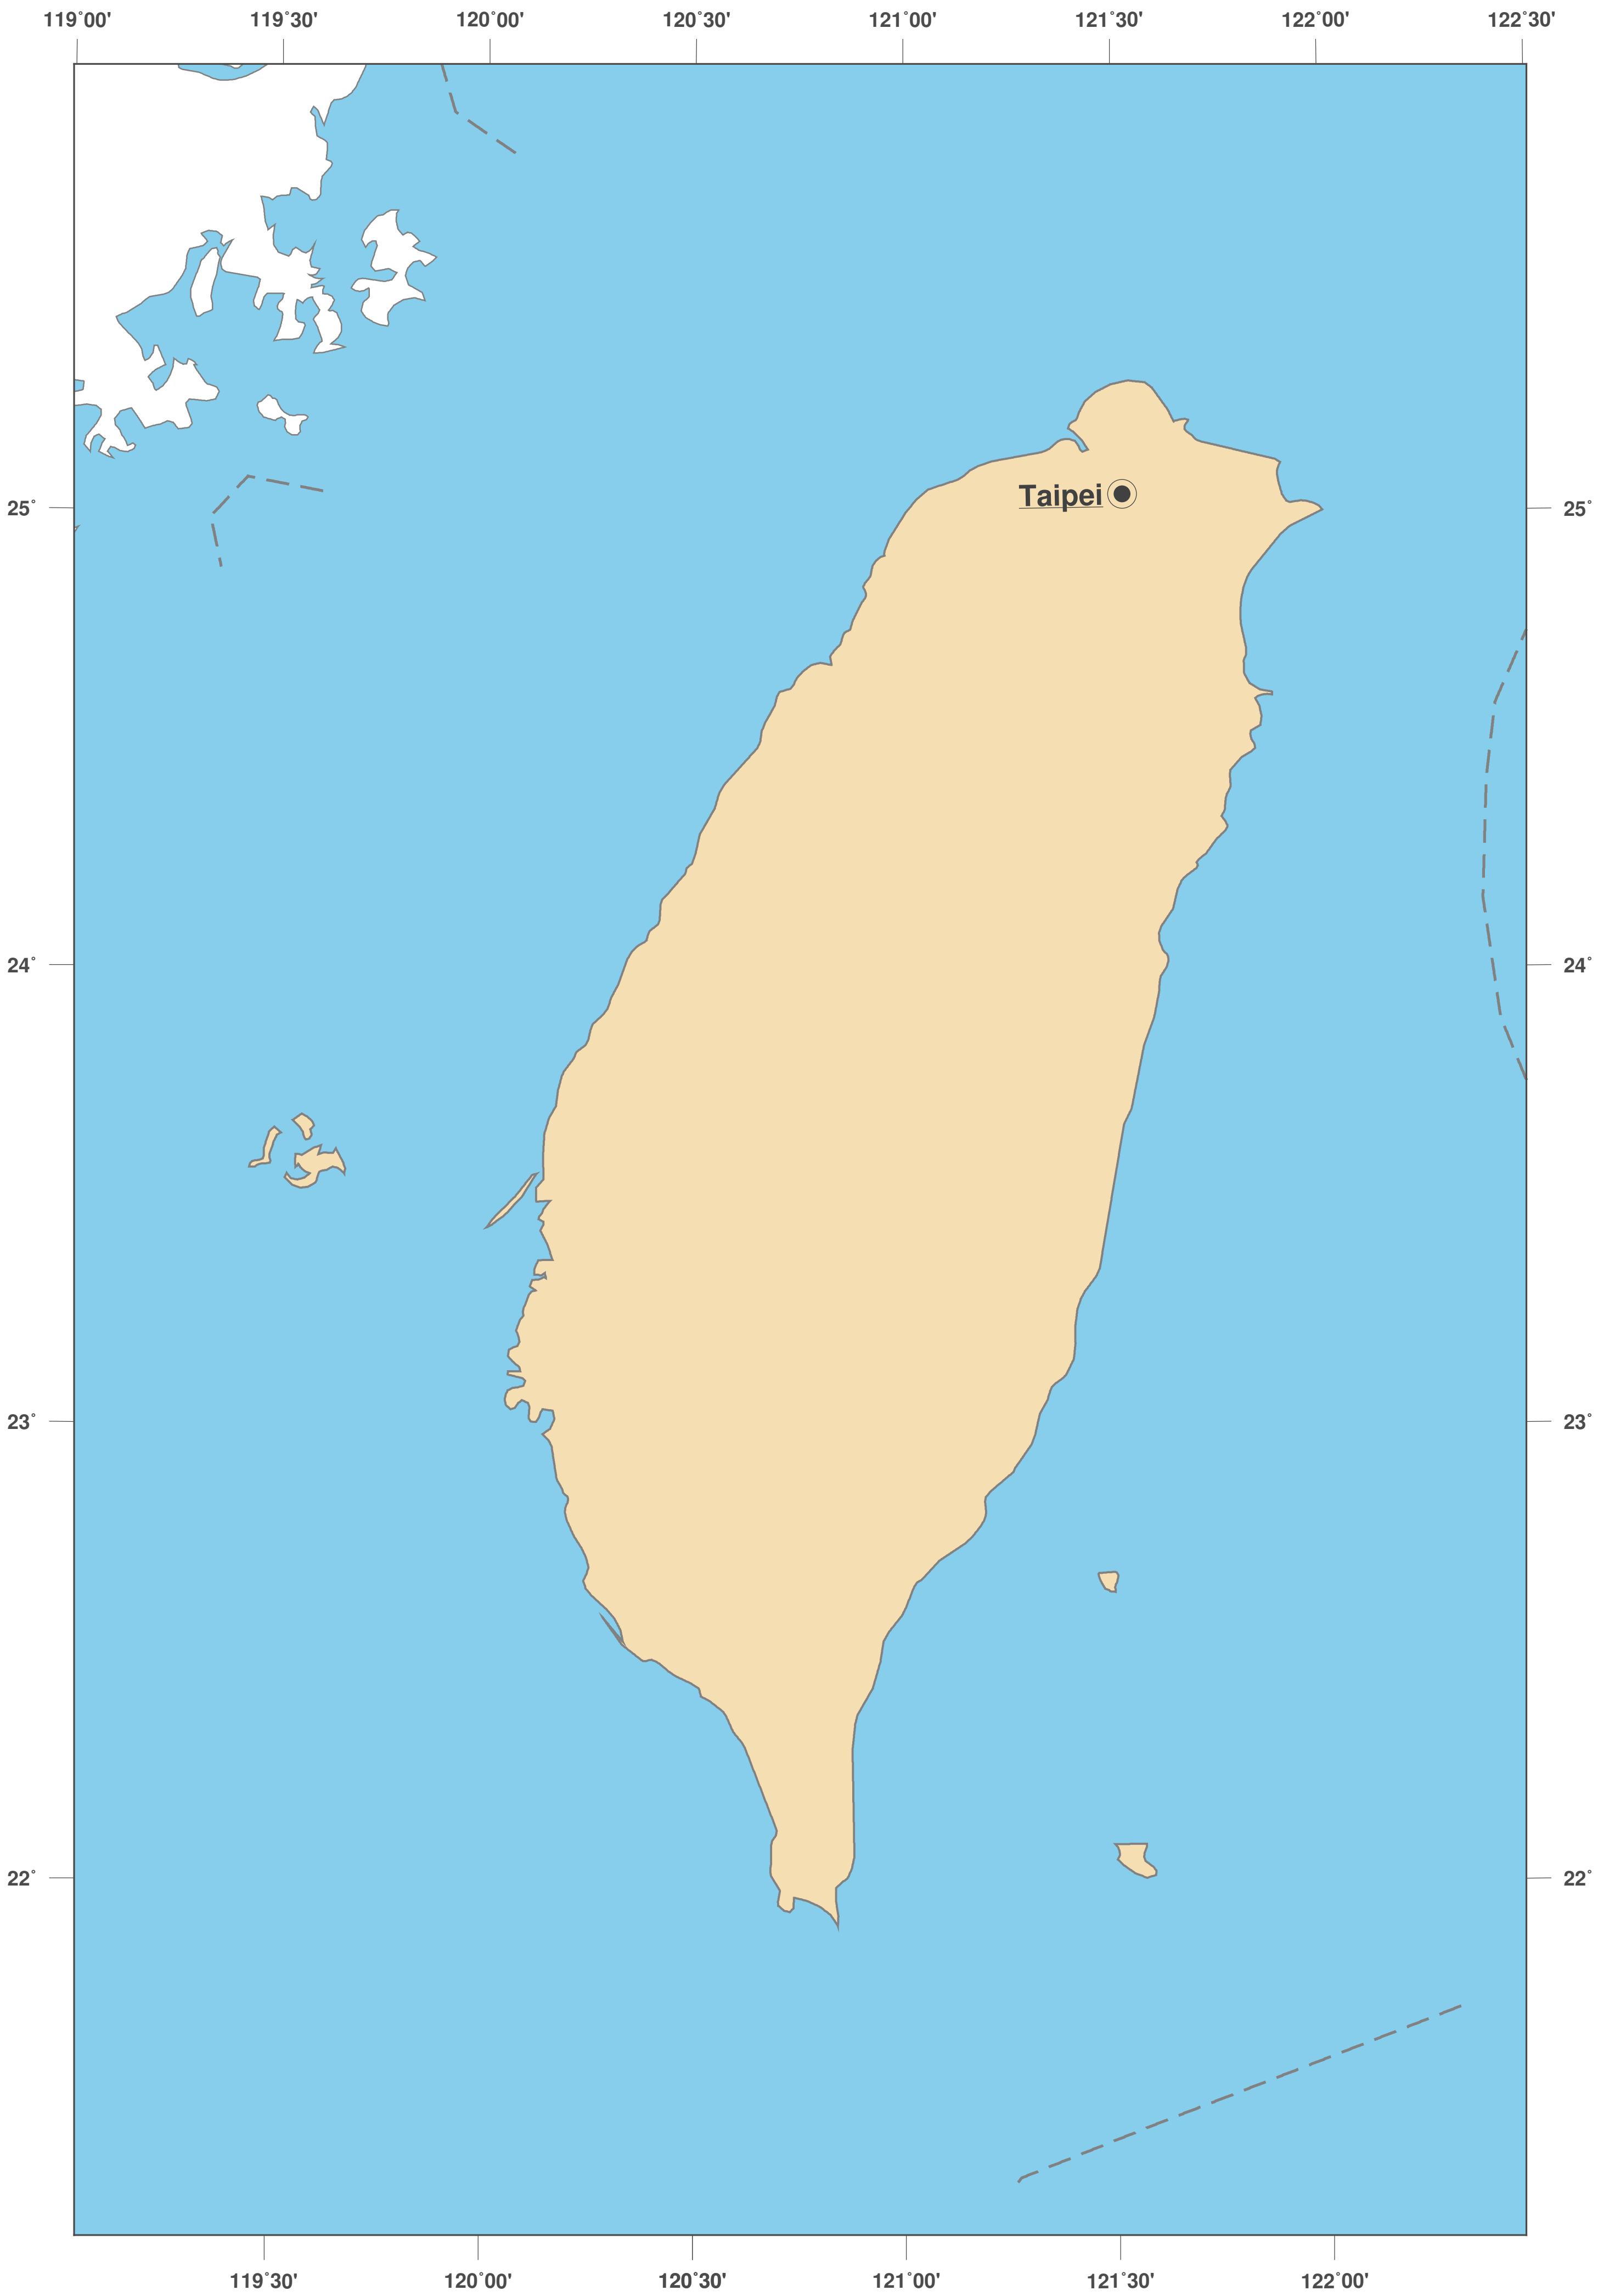

Taiwan: Outline Map II

Map-License:

This map is licensed under the CC-BY-3.0 (<http://creativecommons.org/licenses/by/3.0/deed.en>). Please cite the GinkgoMaps-project and link back (<http://www.ginkgomaps.com>).

Parameter and used data:

Map Projection: Lambert (equal area); Map Center: lat 23.6° lon 120.77°; vector data: political borders by Natural Earth provided by <http://www.naturalearthdata.com>