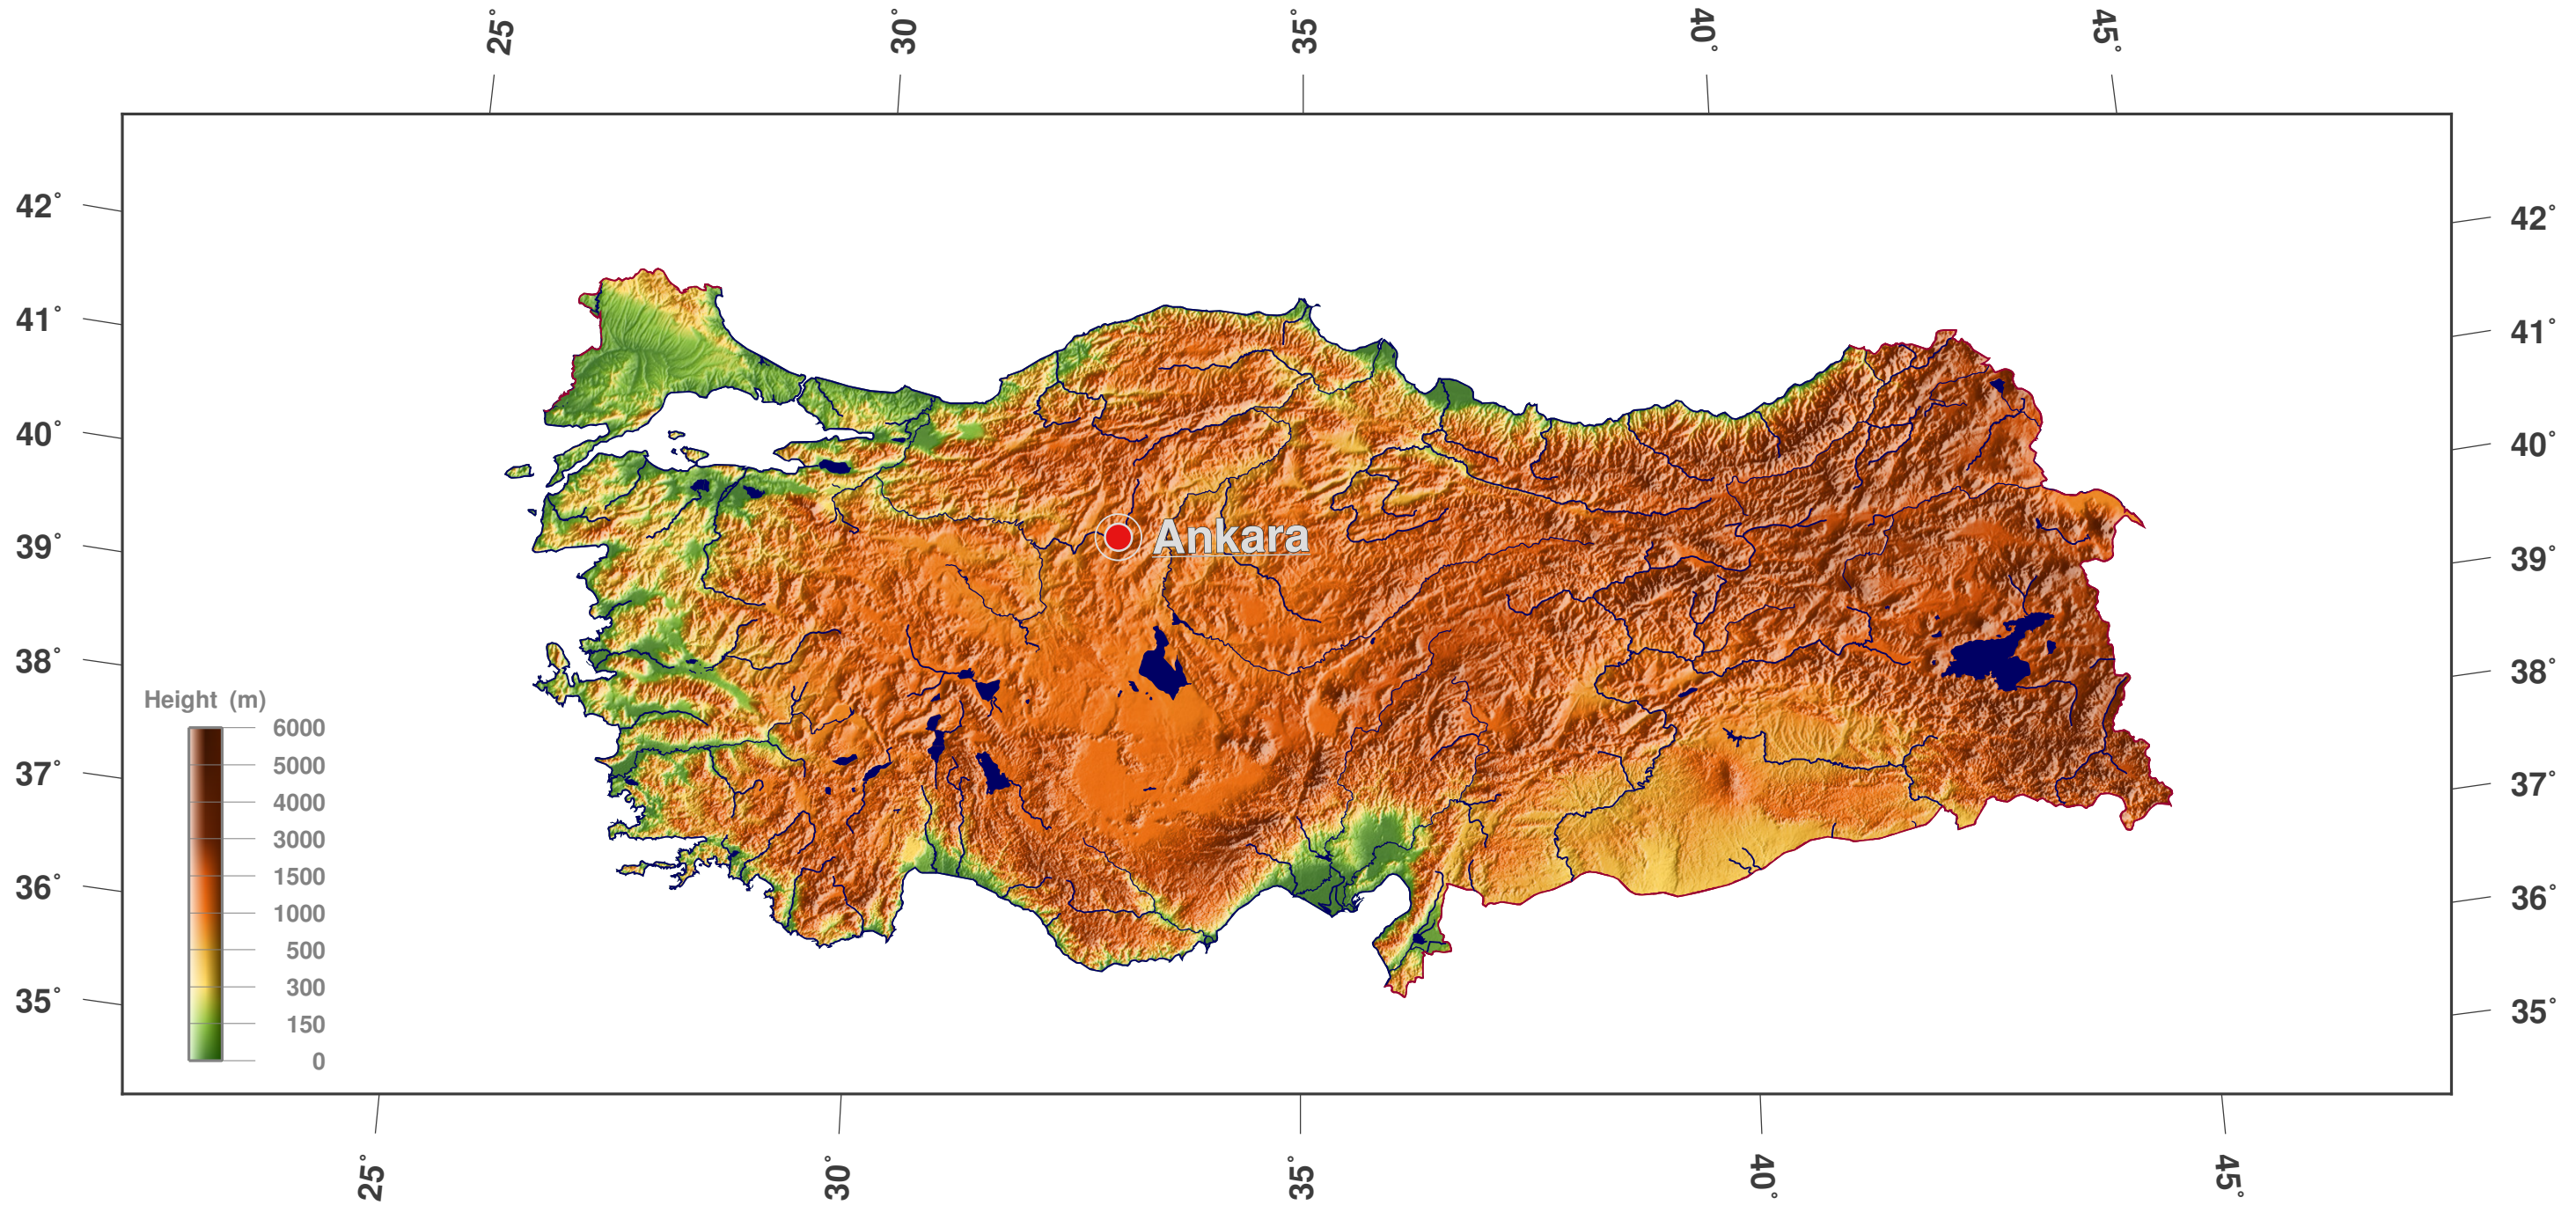

Turkey: shaded height and relief map

**GINKGO
MAPS**

Map-License:

This map is licensed under the CC-BY-3.0 (<http://creativecommons.org/licenses/by/3.0/deed.en>). Please cite the GinkgoMaps-project and link back (<http://www.ginkgomaps.com>).

Parameter and used data:

Map Projection: Lambert (equal area); Map Center: lat 38.96°; lon 35.25°; vector data: Natural Earth (www.naturalearthdata.com) and GSHHG (www.soest.hawaii.edu/pwessel/gshhg); raster data: Geoware (www.geoware-online.com).