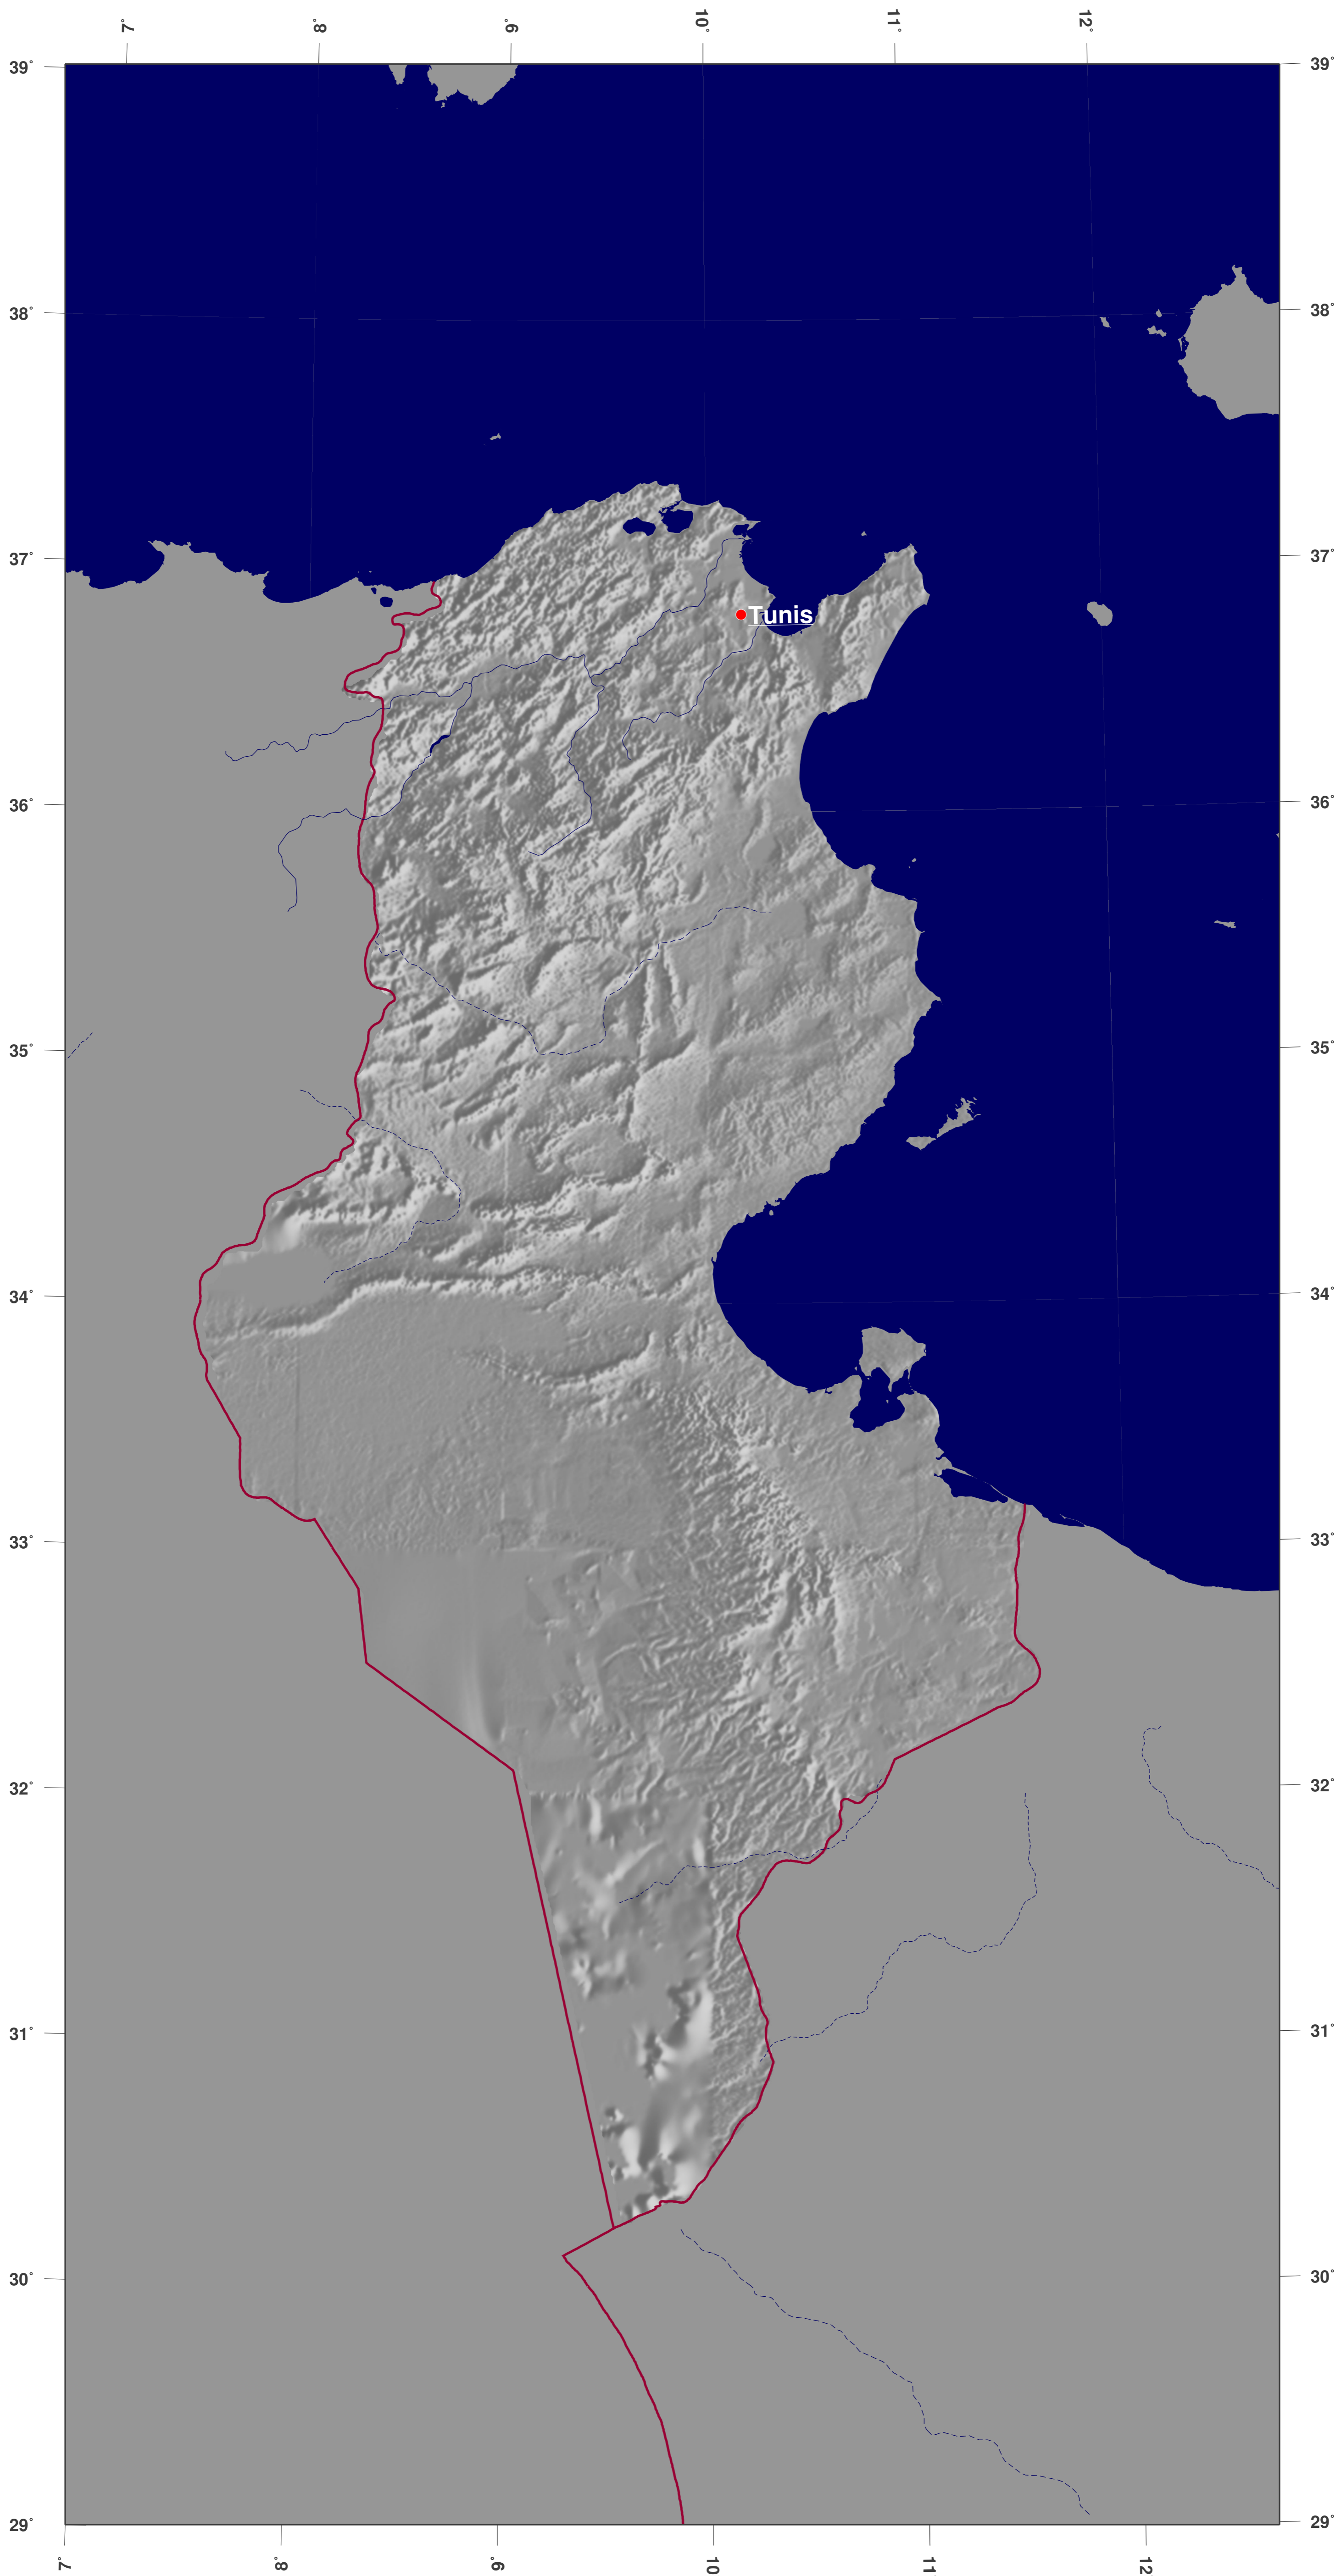

Tunisia: shaded relief map

**GINKGO
MAPS**

Map-License:

This map is licensed under the Creative Commons Attribution 3.0 License (<http://creativecommons.org/licenses/by/3.0/>). Please cite the GinkgoMaps-project or link back (<http://www.ginkgomaps.com>).

Parameter and used data:

Map Projection: Lambert (equal area); Map Center: lat 33.89°; lon 9.56°; vector data: GSHHS and political borders by GMT (gmt.soest.hawaii.edu); raster data: 30sec dtm-blend of GTOPO30, ICBAO, TOPO6.2, and ETOPO5 provided by Geoware (<http://www.geoware-online.com>)