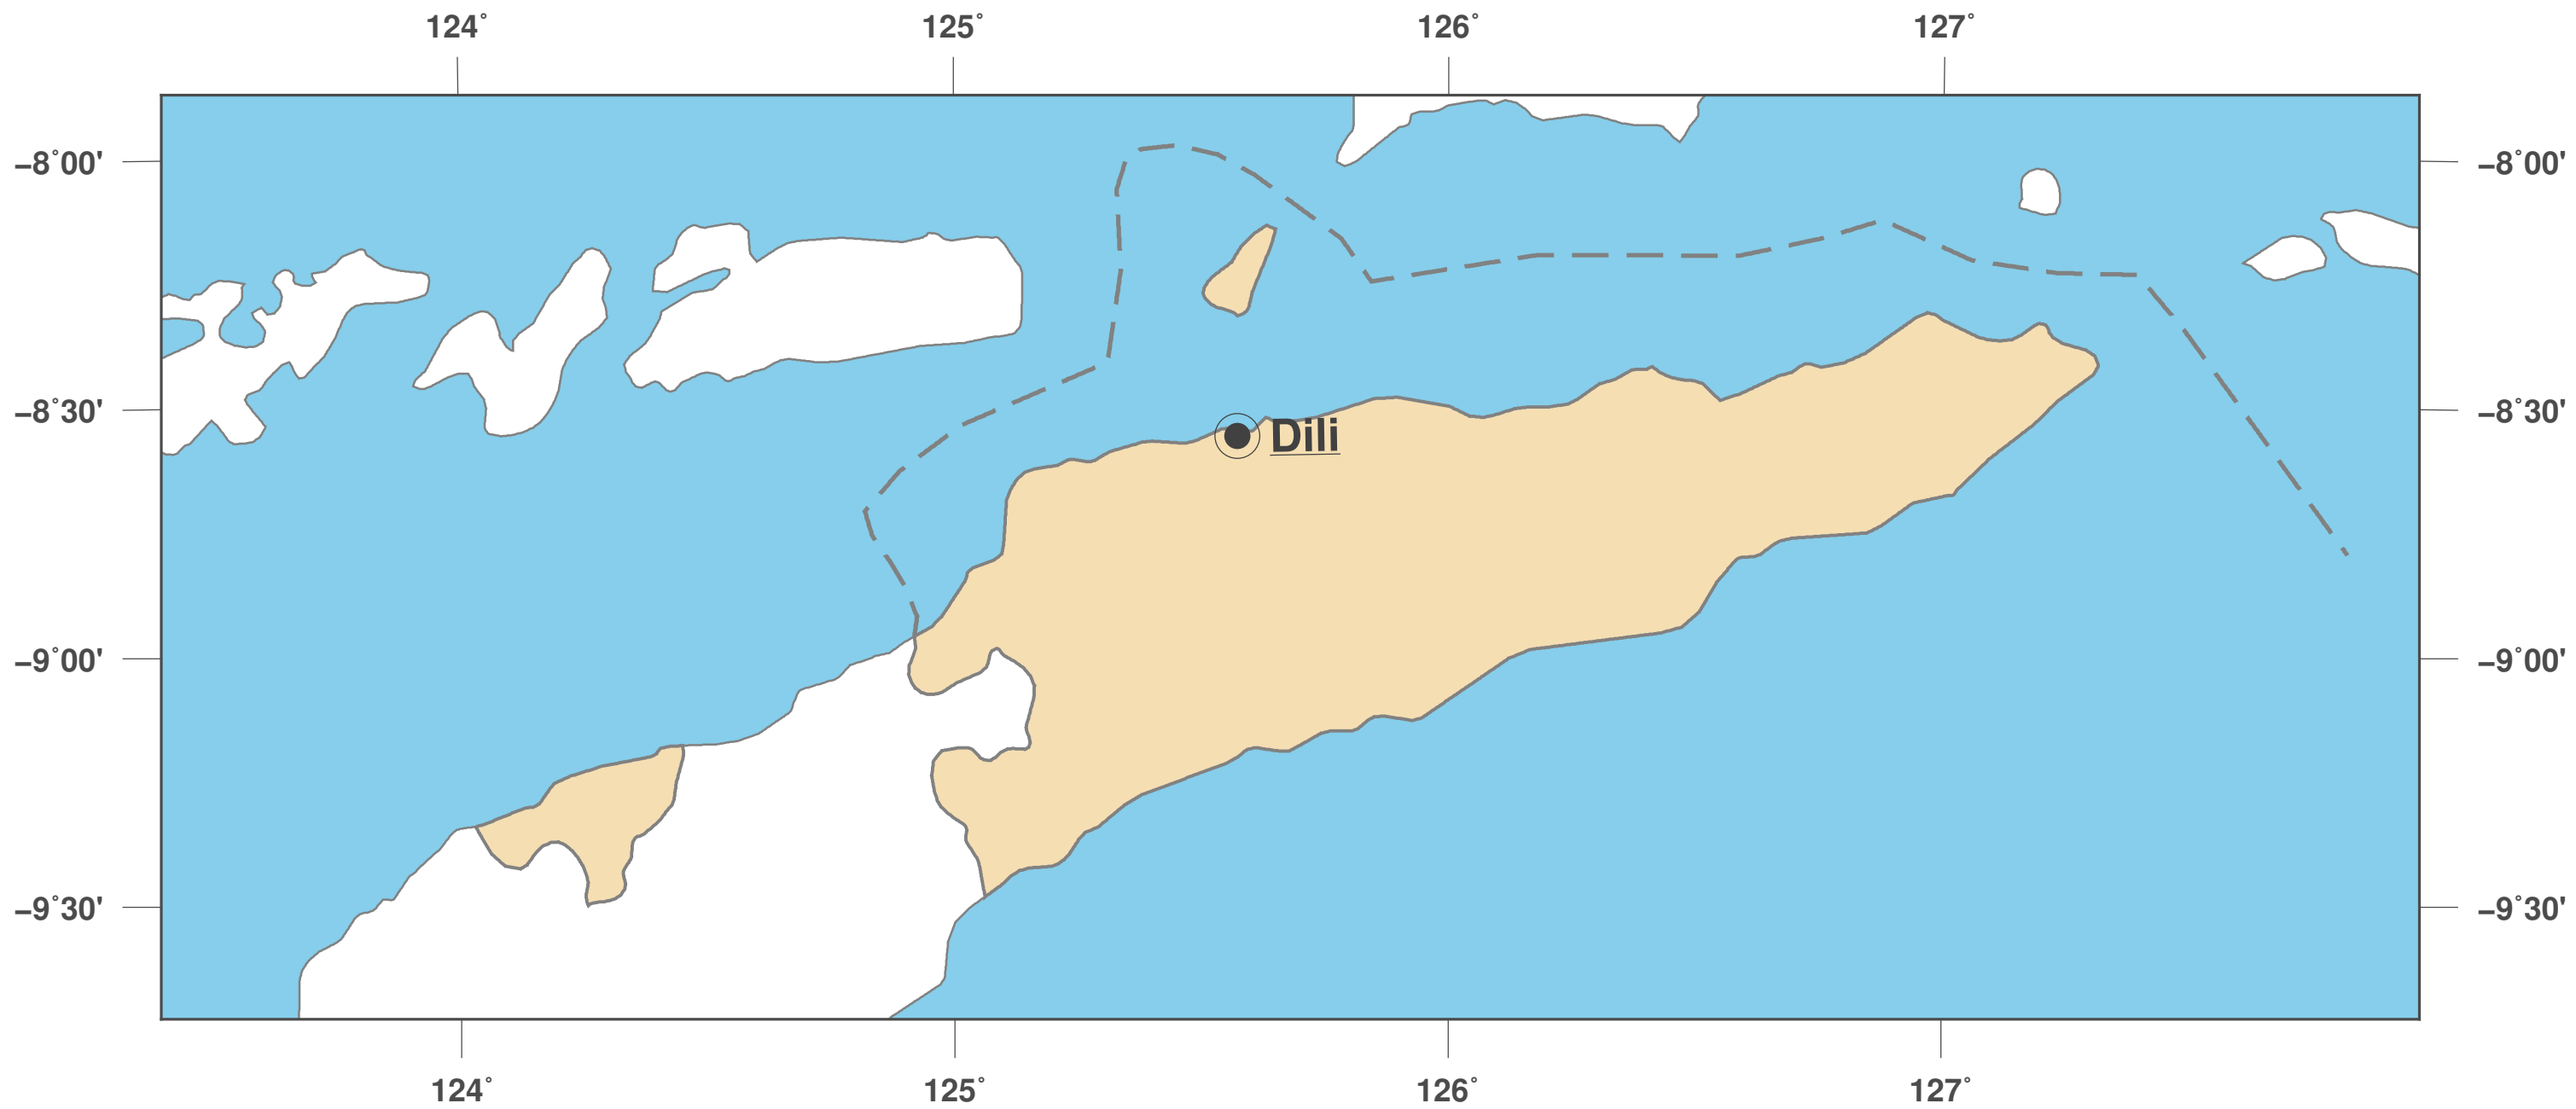

East Timor: Outline Map II

**GINKGO
MAPS**

Map-License:

This map is licensed under the CC-BY-3.0 (<http://creativecommons.org/licenses/by/3.0/deed.en>). Please cite the GinkgoMaps-project and link back (<http://www.ginkgomaps.com>).

Parameter and used data:

Map Projection: Lambert (equal area); Map Center: lat -8.8° lon 125.68°; vector data: political borders by Natural Earth provided by <http://www.naturalearthdata.com>