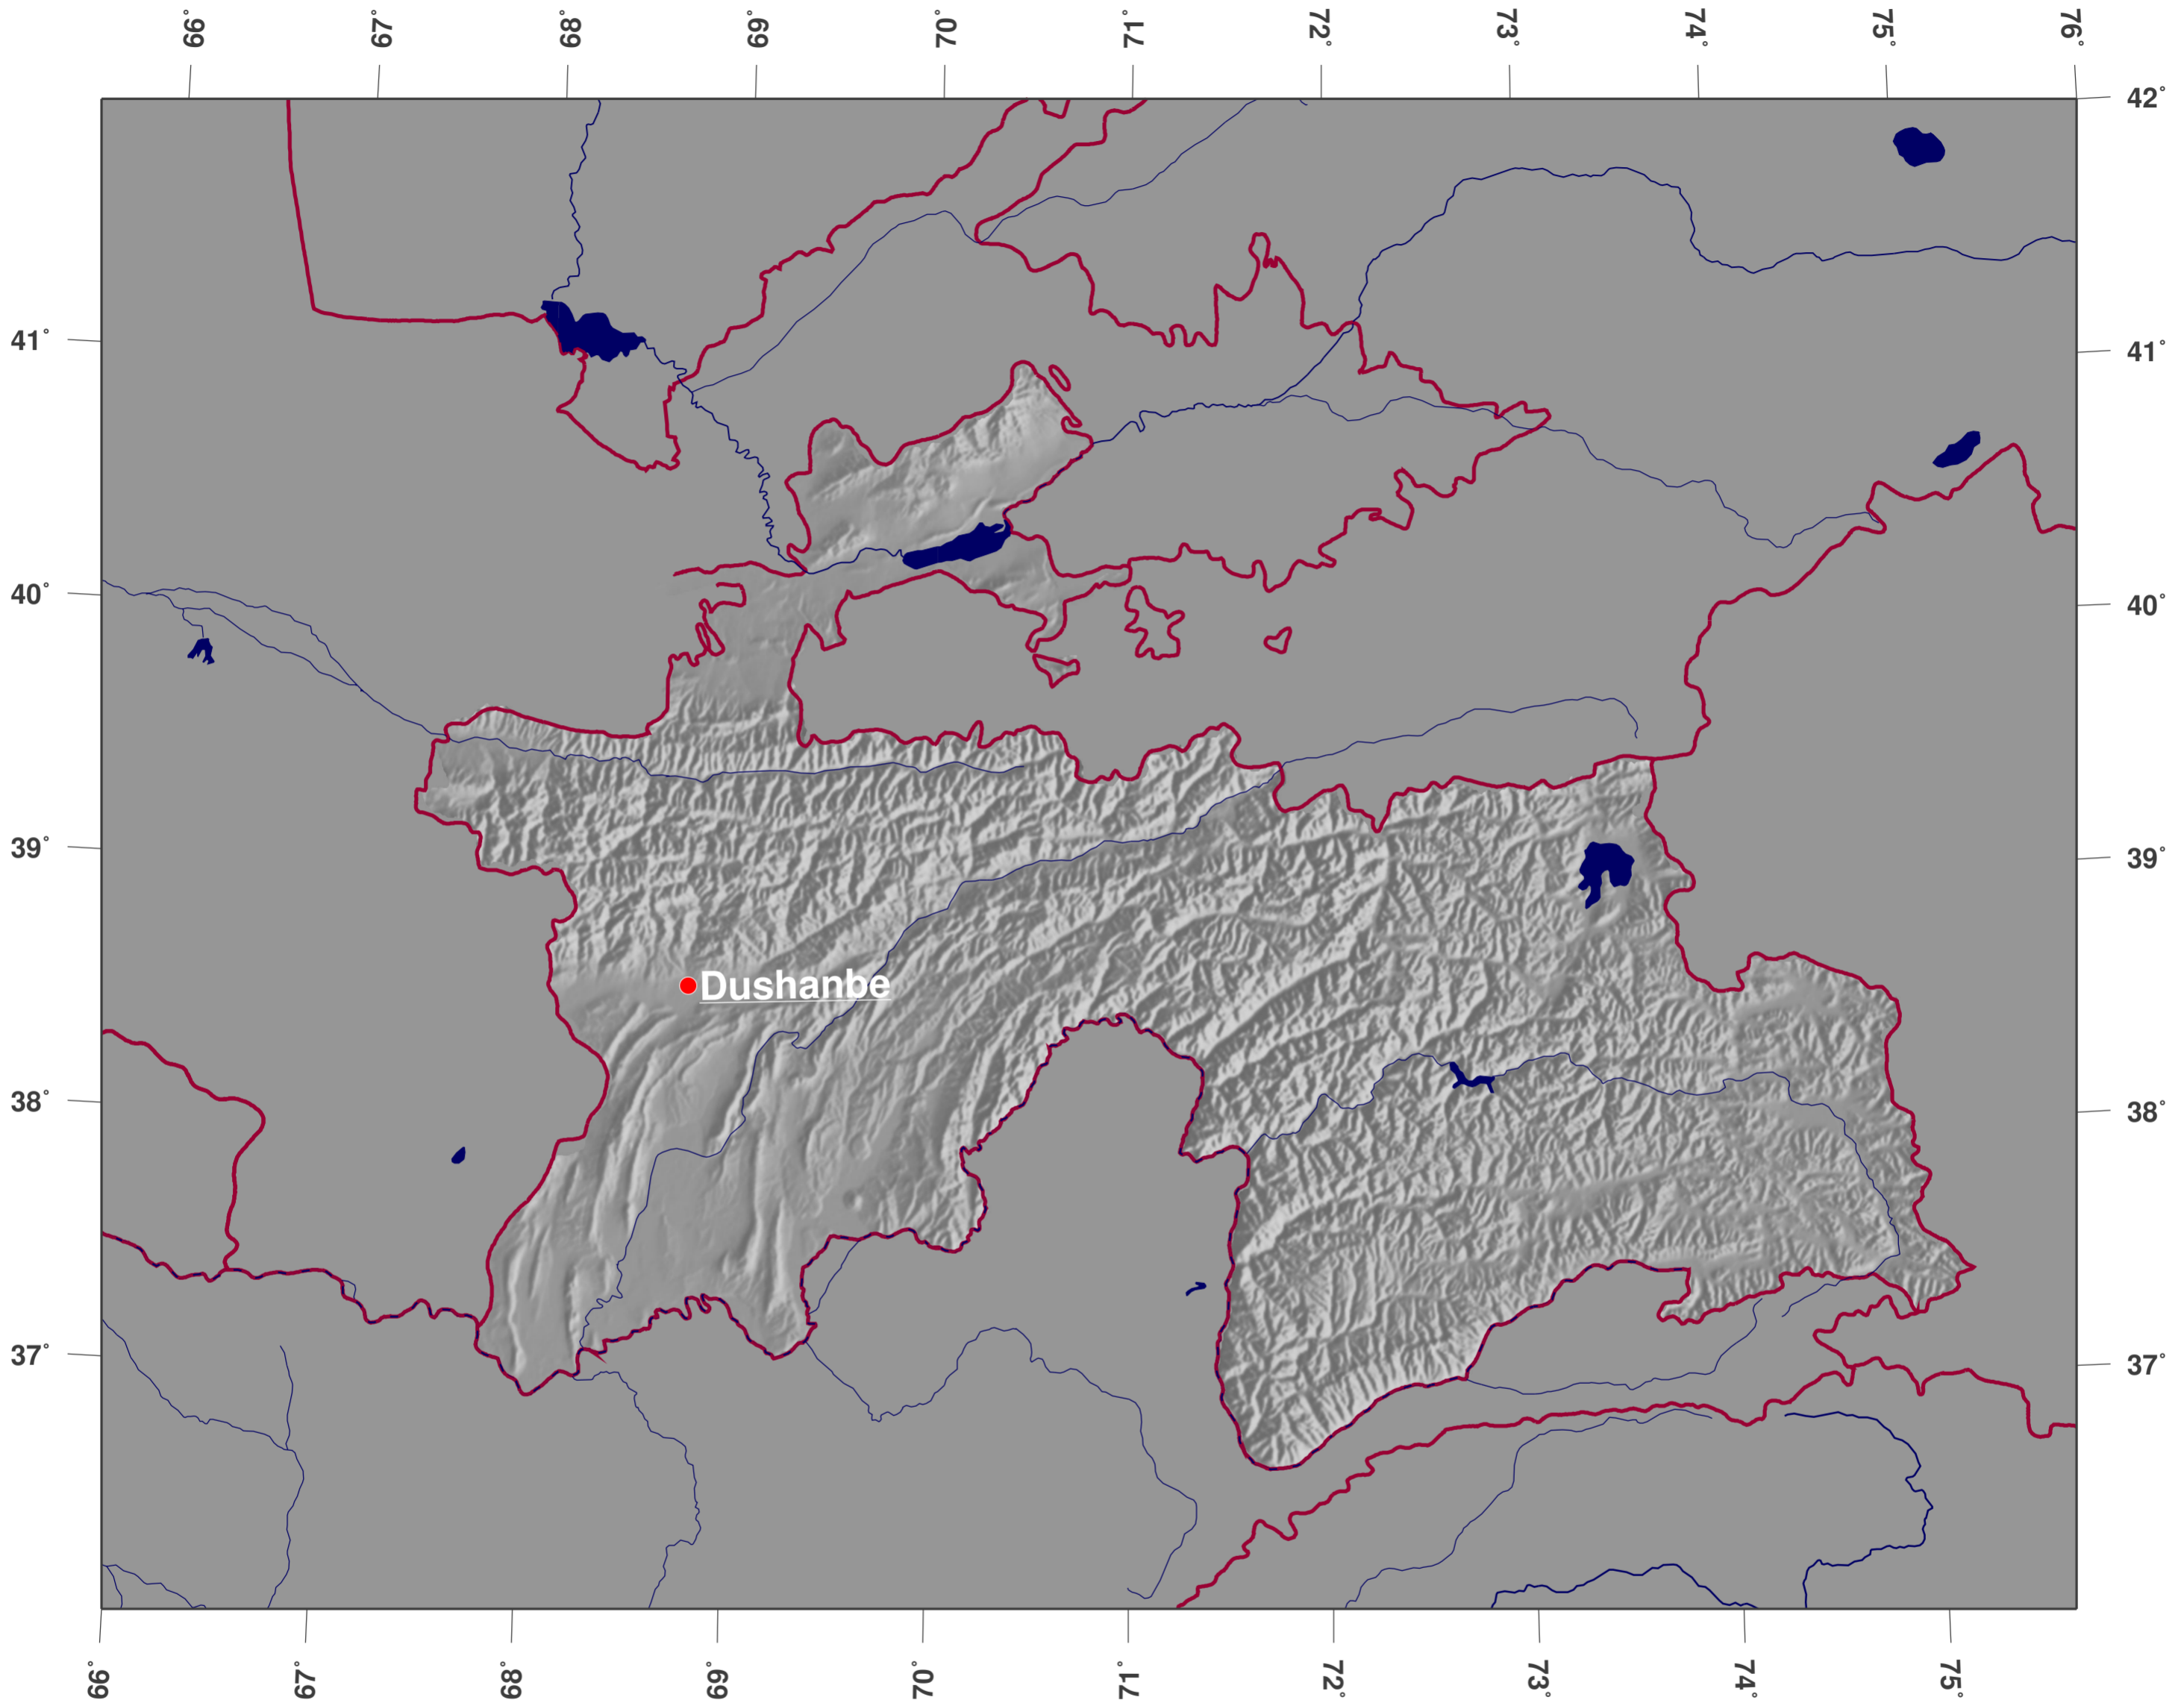

Tajikistan: shaded relief map

Map-License:

This map is licensed under the Creative Commons Attribution 3.0 License (<http://creativecommons.org/licenses/by/3.0/>). Please cite the GinkgoMaps-project or link back (<http://www.ginkgomaps.com>).

Parameter and used data:

Map Projection: Lambert (equal area); Map Center: lat 38.86°; lon 71.26°; vector data: GSHHS and political borders by GMT (gmt.soest.hawaii.edu); raster data: 30sec dtm-blend of GTOPO30, ICBAO, TOPO6.2, and ETOPO5 provided by Geoware (<http://www.geoware-online.com>)