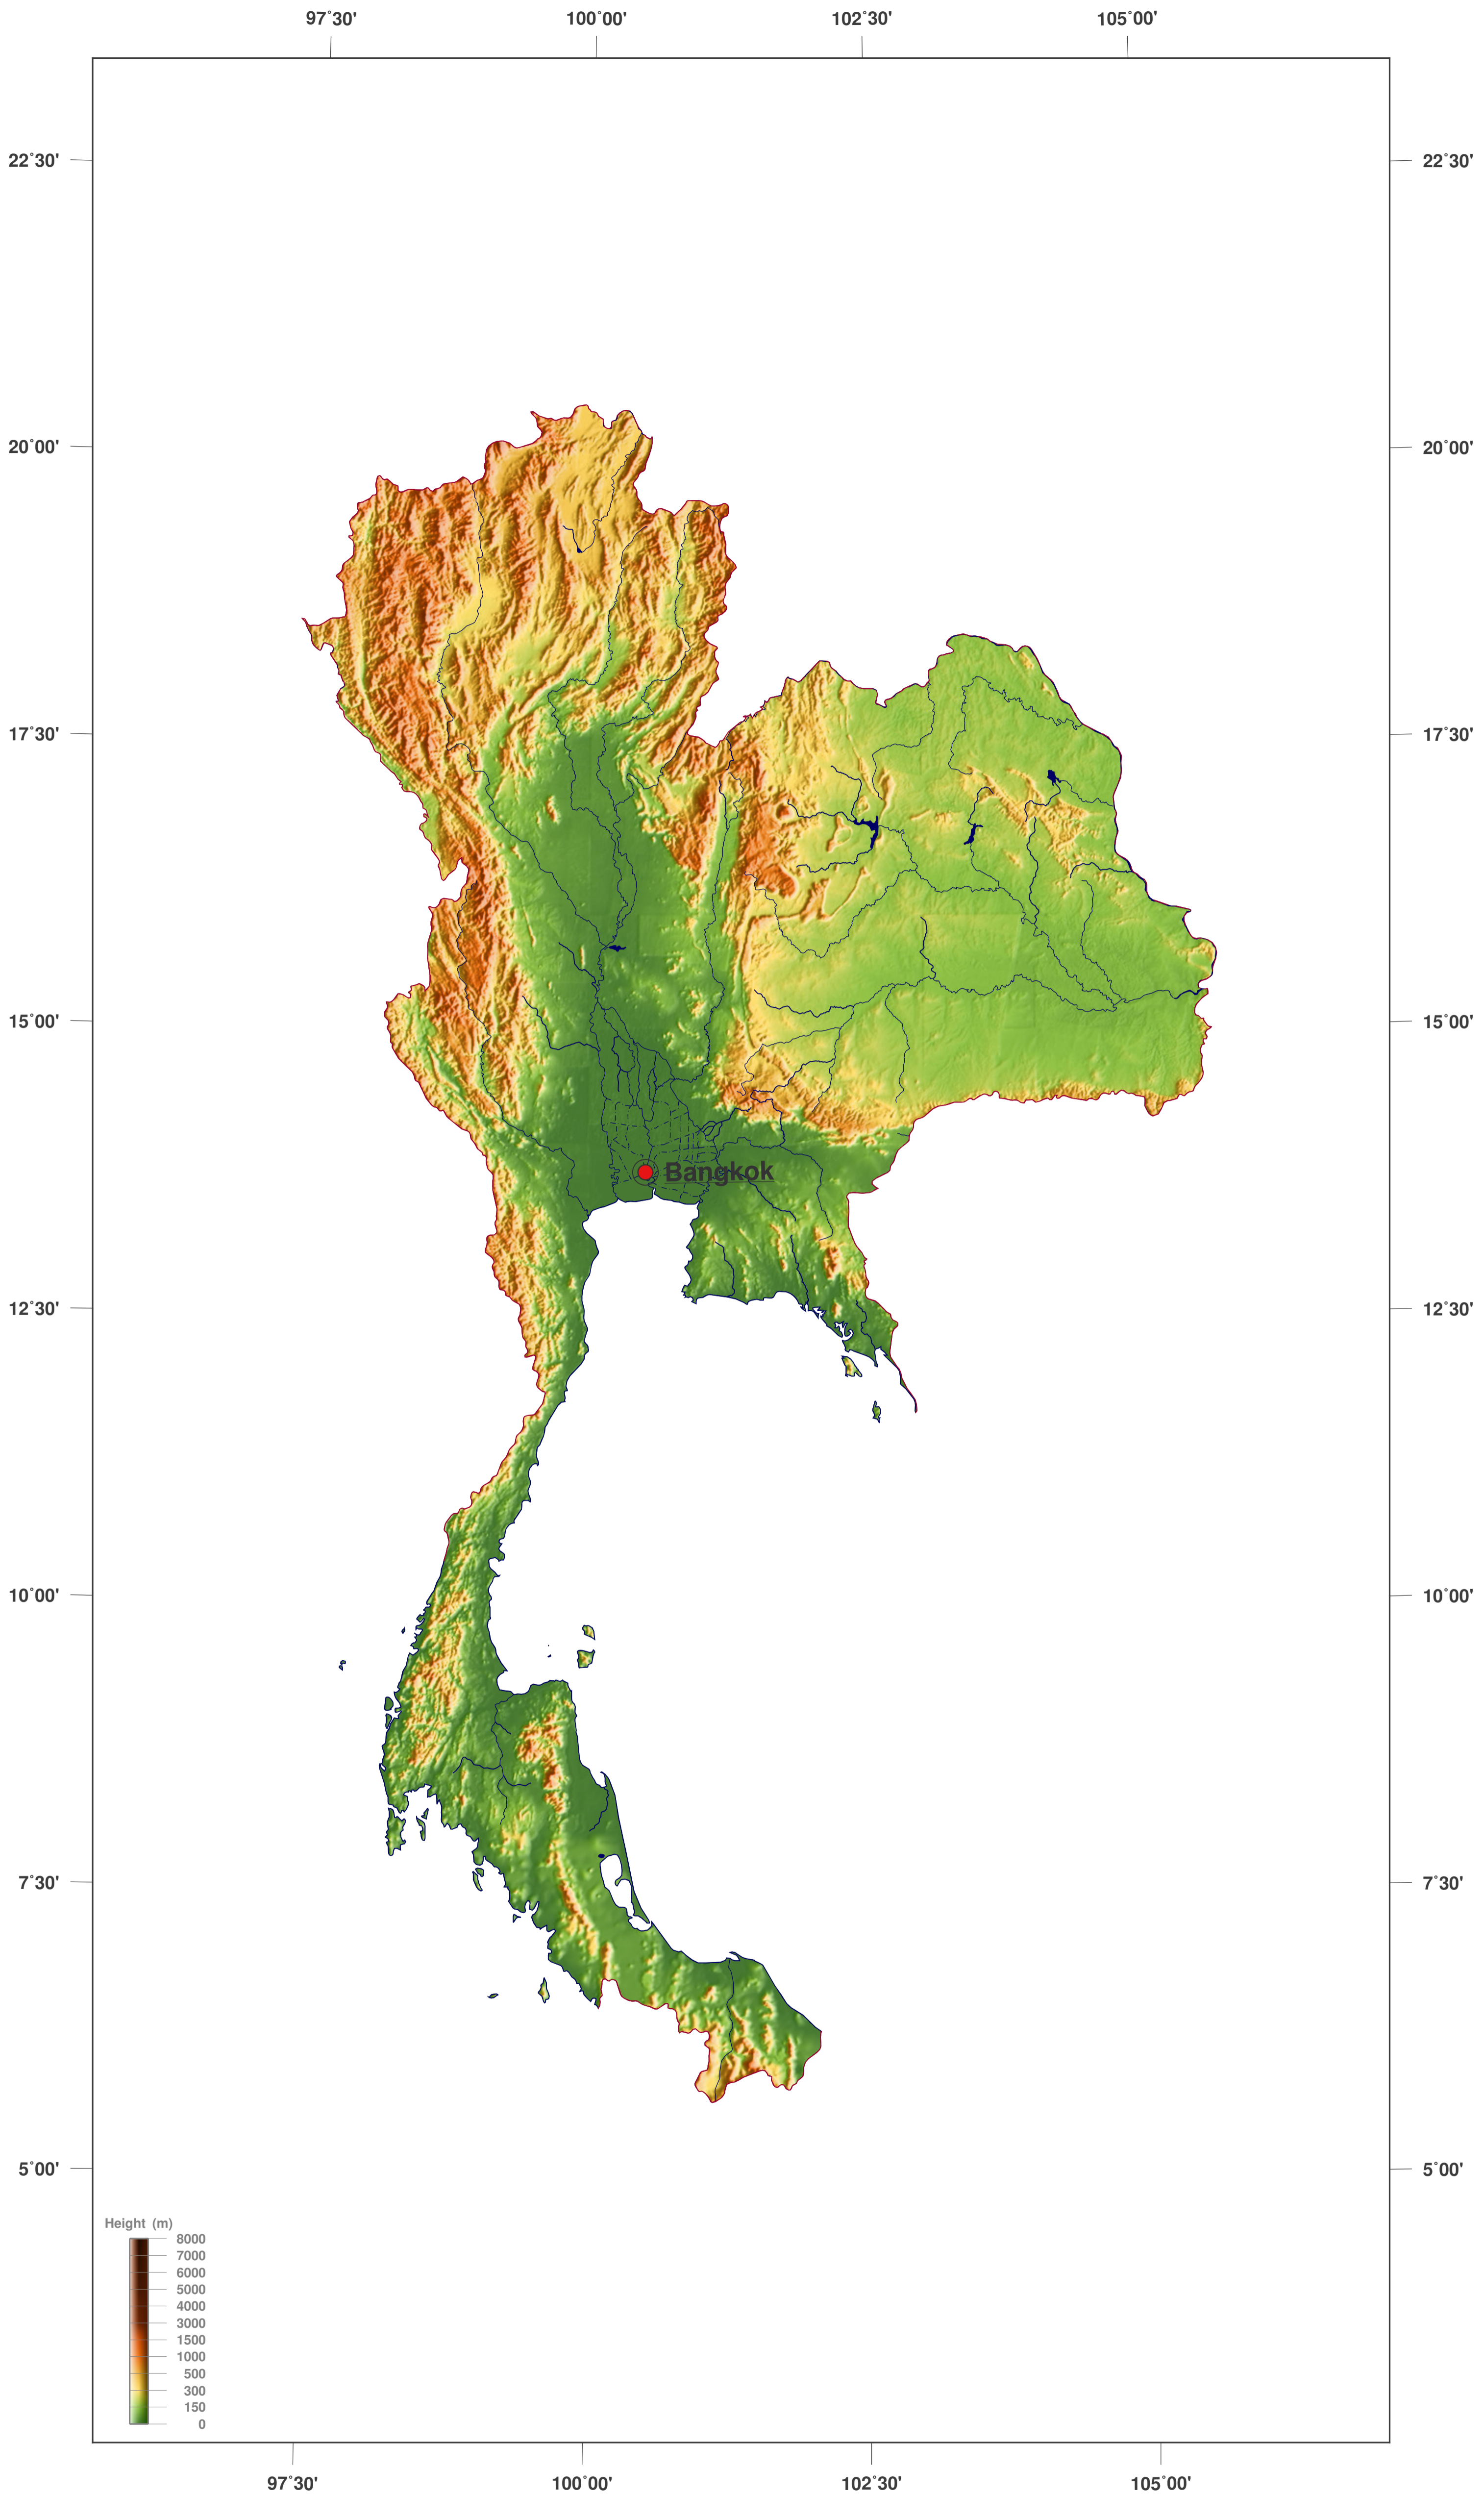

# Thailand: shaded height and relief map

#### Map-License:

This map is licensed under the CC-BY-3.0 (<http://creativecommons.org/licenses/by/3.0/deed.en>). Please cite the GinkgoMaps-project and link back (<http://www.ginkgomaps.com>).

#### Parameter and used data:

Map Projection: Lambert (equal area); Map Center: lat 13.04°; lon 101.49°; vector data: Natural Earth ([www.naturalearthdata.com](http://www.naturalearthdata.com)) and GSHHG ([www.soest.hawaii.edu/pwessel/gshhg](http://www.soest.hawaii.edu/pwessel/gshhg)); raster data: Geoware ([www.geoware-online.com](http://www.geoware-online.com)).