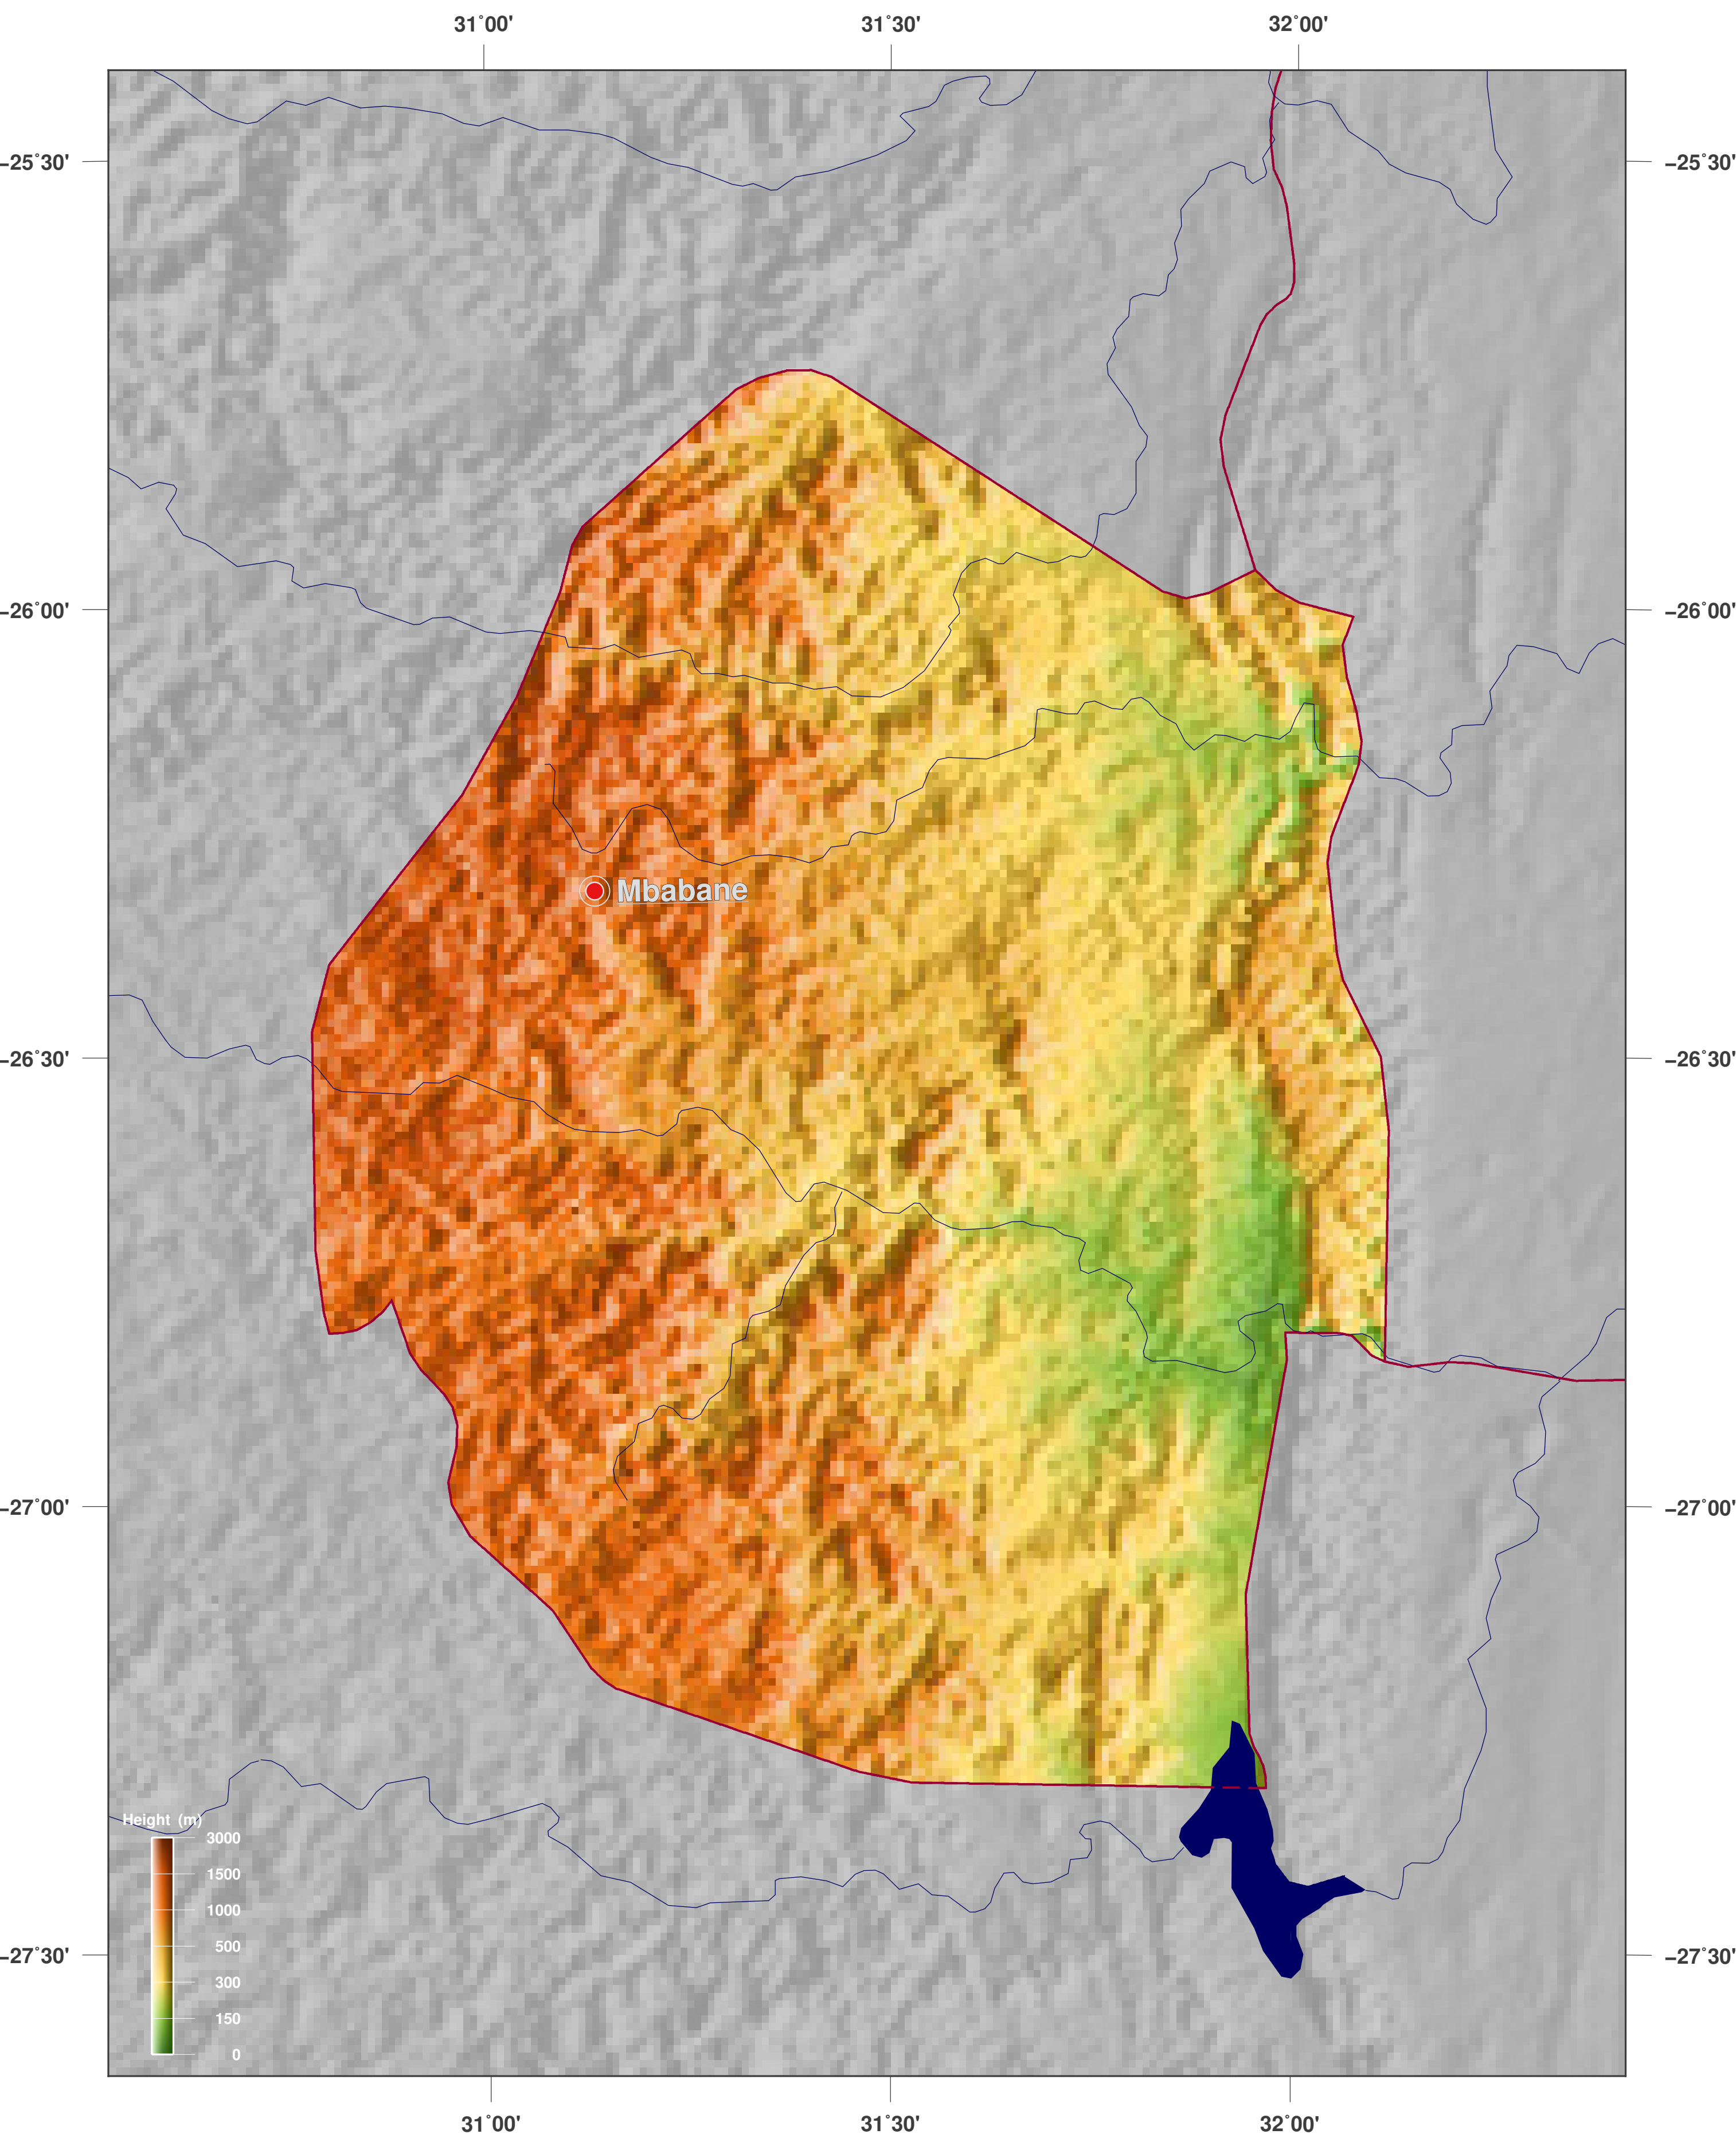

Swaziland: shaded height and relief map

Map-License:

This map is licensed under the CC-BY-3.0 (<http://creativecommons.org/licenses/by/3.0/deed.en>). Please cite the GinkgoMaps-project and link back (<http://www.ginkgomaps.com>).

Parameter and used data:

Map Projection: Lambert (equal area); Map Center: lat -26.52°; lon 31.47°; vector data: Natural Earth (www.naturalearthdata.com) and GSHHG (www.soest.hawaii.edu/pwessel/gshhg); raster data: Geoware (www.geoware-online.com).