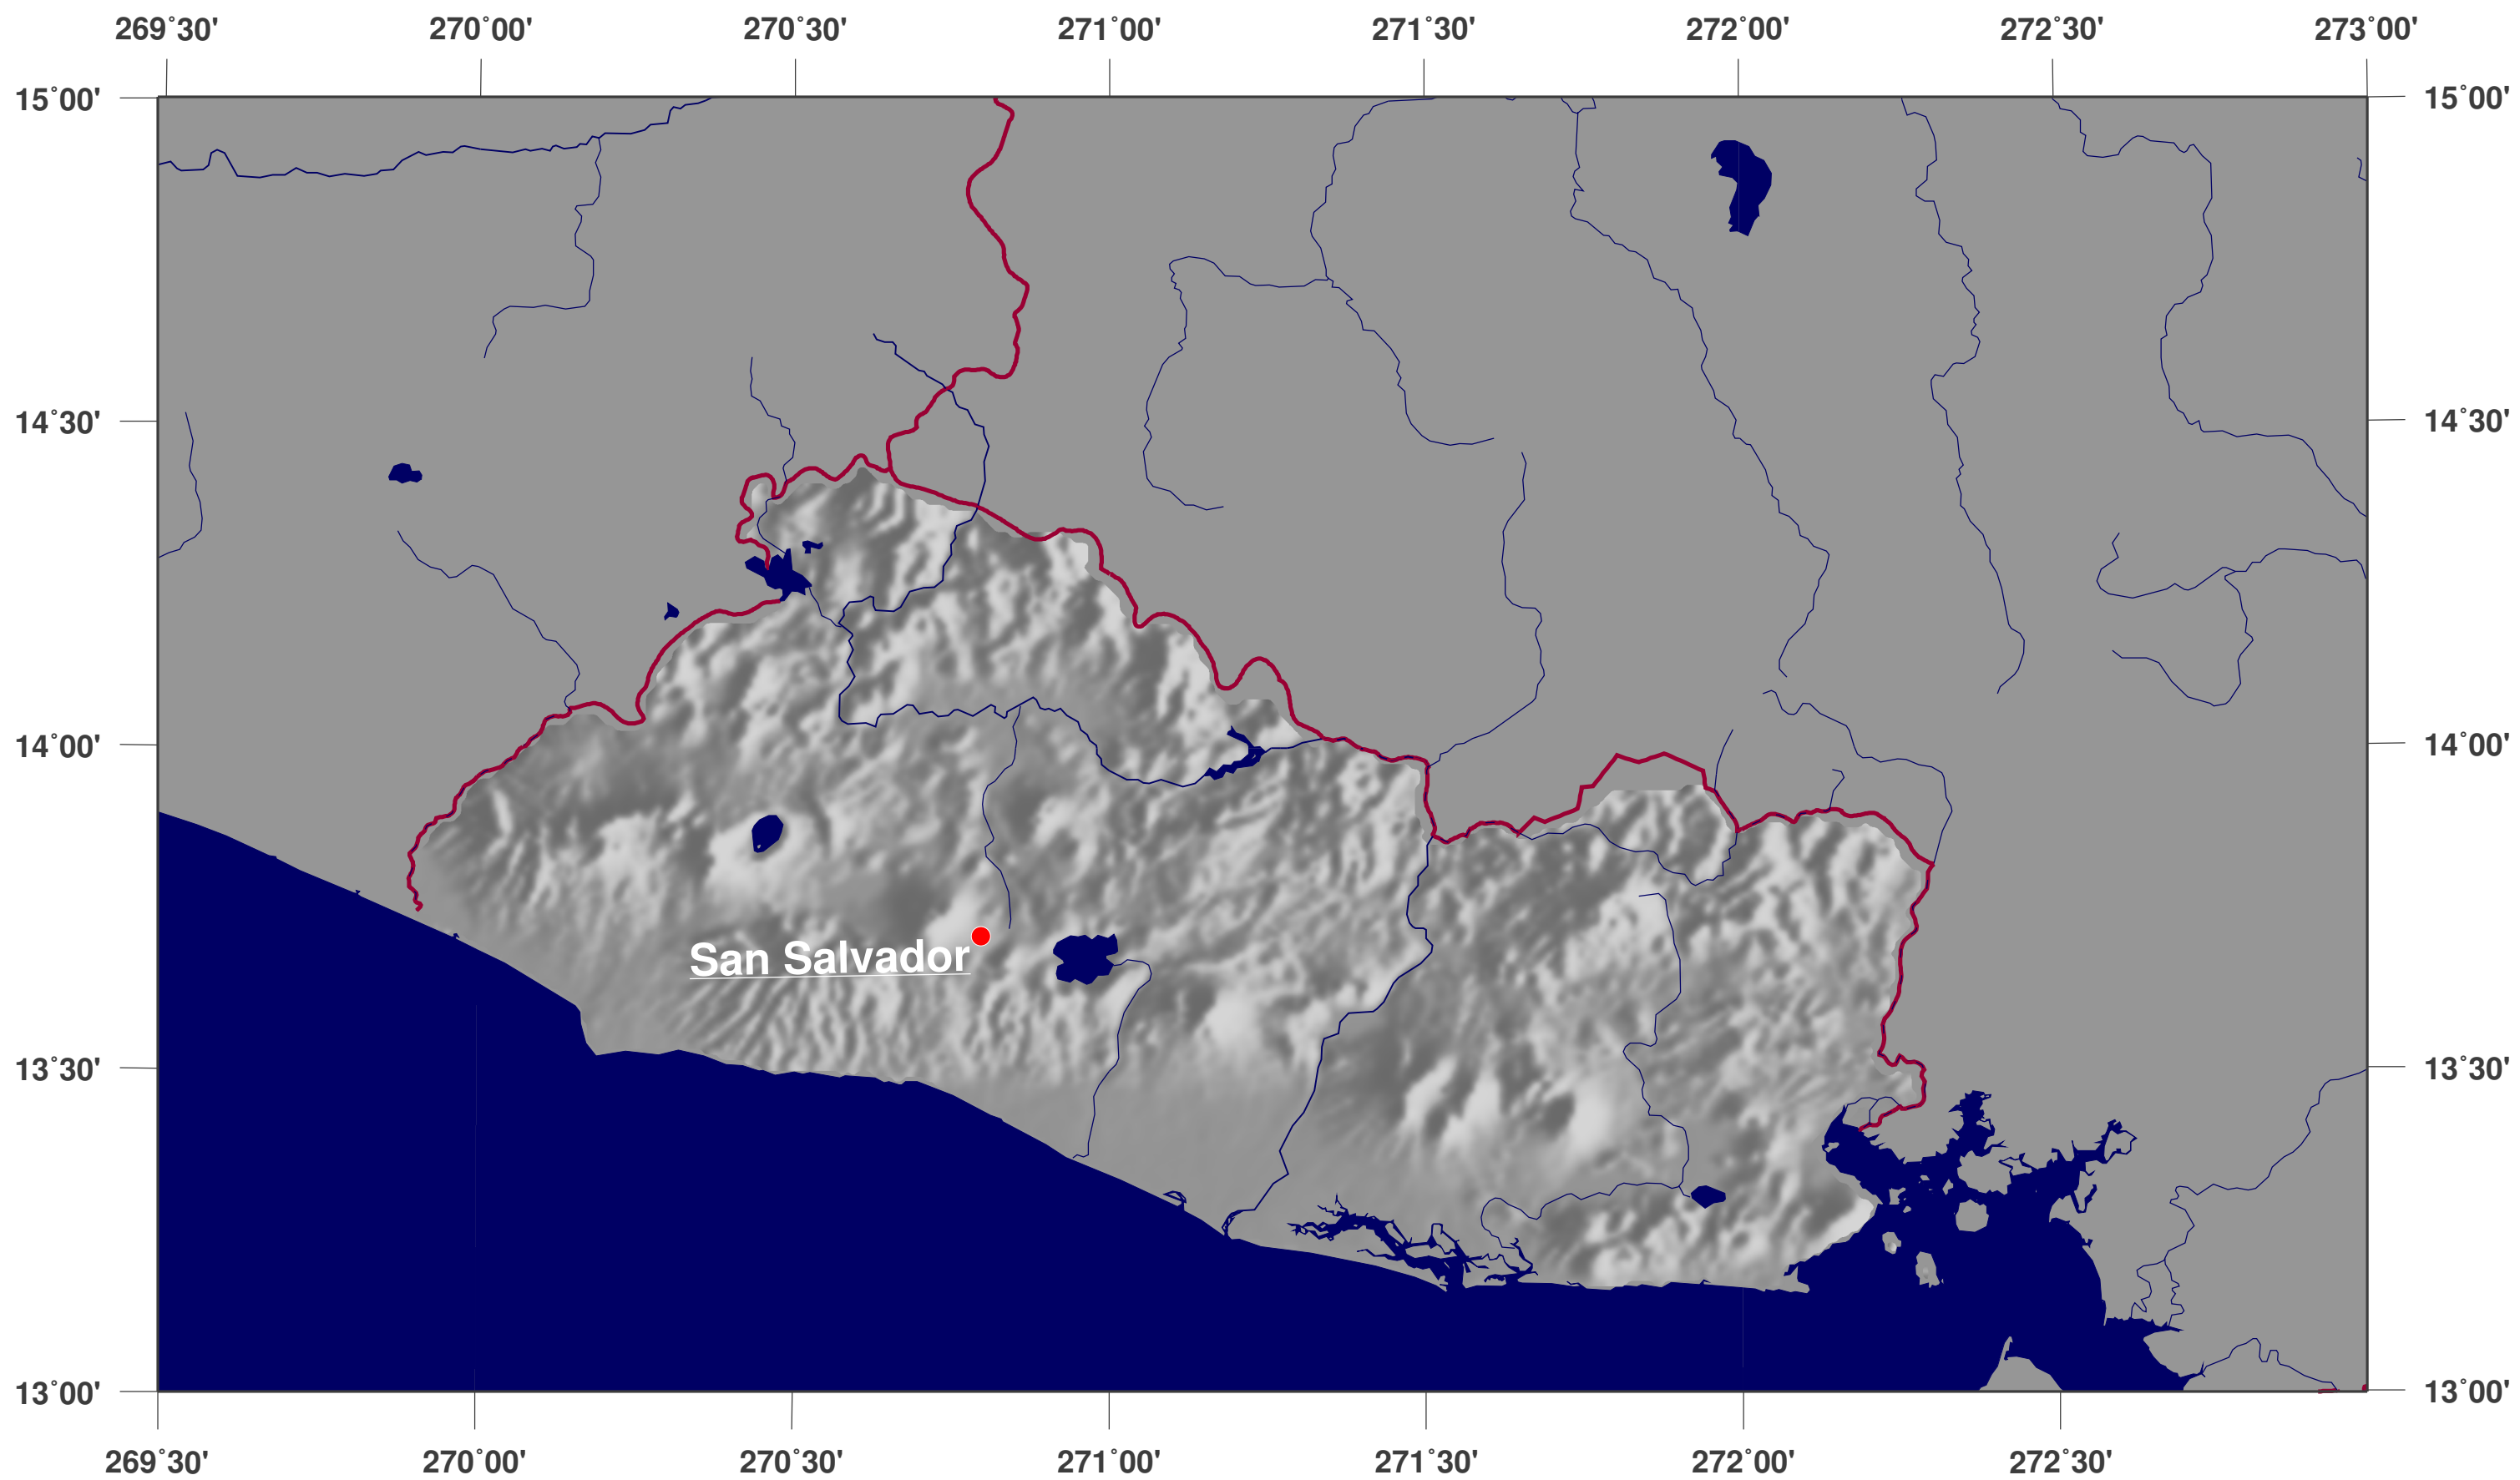

El Salvador: shaded relief map

**GINKGO
MAPS**

Map-License:

This map is licensed under the Creative Commons Attribution 3.0 License (<http://creativecommons.org/licenses/by/3.0/>). Please cite the GinkgoMaps-project or link back (<http://www.ginkgomaps.com>).

Parameter and used data:

Map Projection: Lambert (equal area); Map Center: lat 13.8°; lon -88.91°; vector data: GSHHS and political borders by GMT (gmt.soest.hawaii.edu); raster data: 30sec dtm-blend of GTOPO30, ICBAO, TOPO6.2, and ETOPO5 provided by Geoware (<http://www.geoware-online.com>)