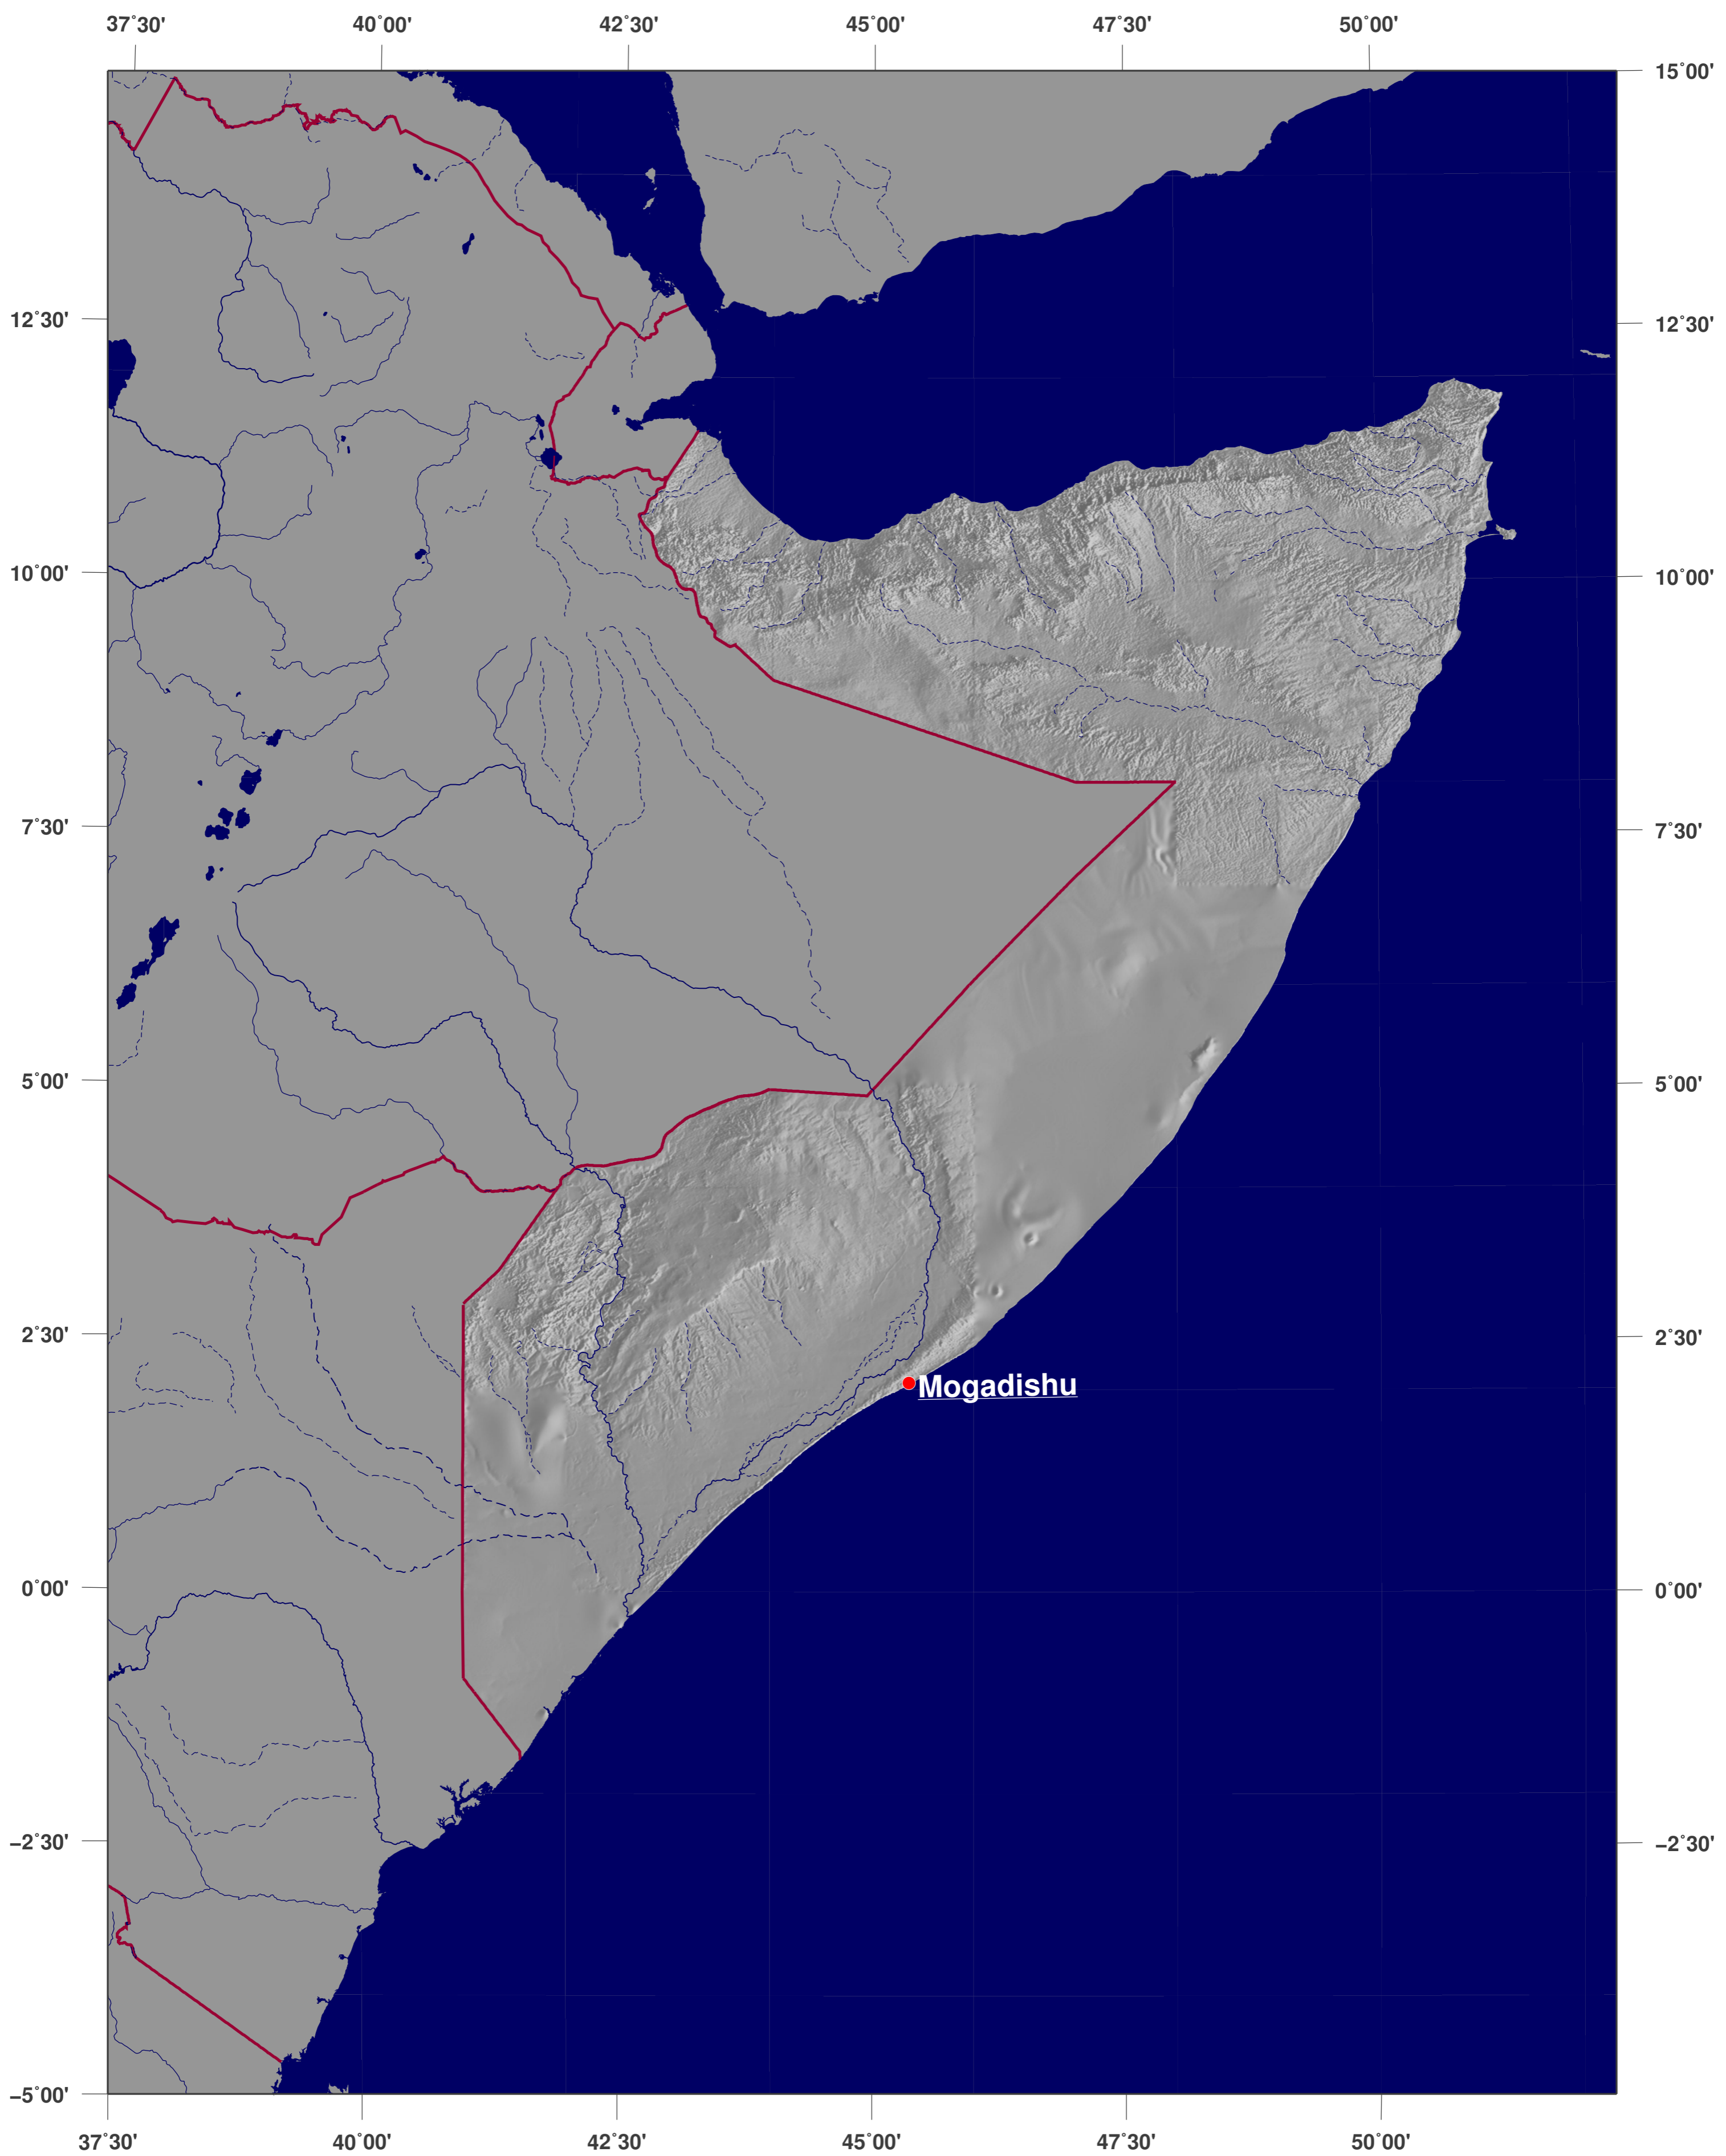

Somalia: shaded relief map

**GINKGO
MAPS**

Map-License:

This map is licensed under the Creative Commons Attribution 3.0 License (<http://creativecommons.org/licenses/by/3.0/>). Please cite the GinkgoMaps-project or link back (<http://www.ginkgomaps.com>).

Parameter and used data:

Map Projection: Lambert (equal area); Map Center: lat 5.15°; lon 46.2°; vector data: GSHHS and political borders by GMT (gmt.soest.hawaii.edu); raster data: 30sec dtm-blend of GTOPO30, ICBAO, TOPO6.2, and ETOPO5 provided by Geoware (<http://www.geoware-online.com>)