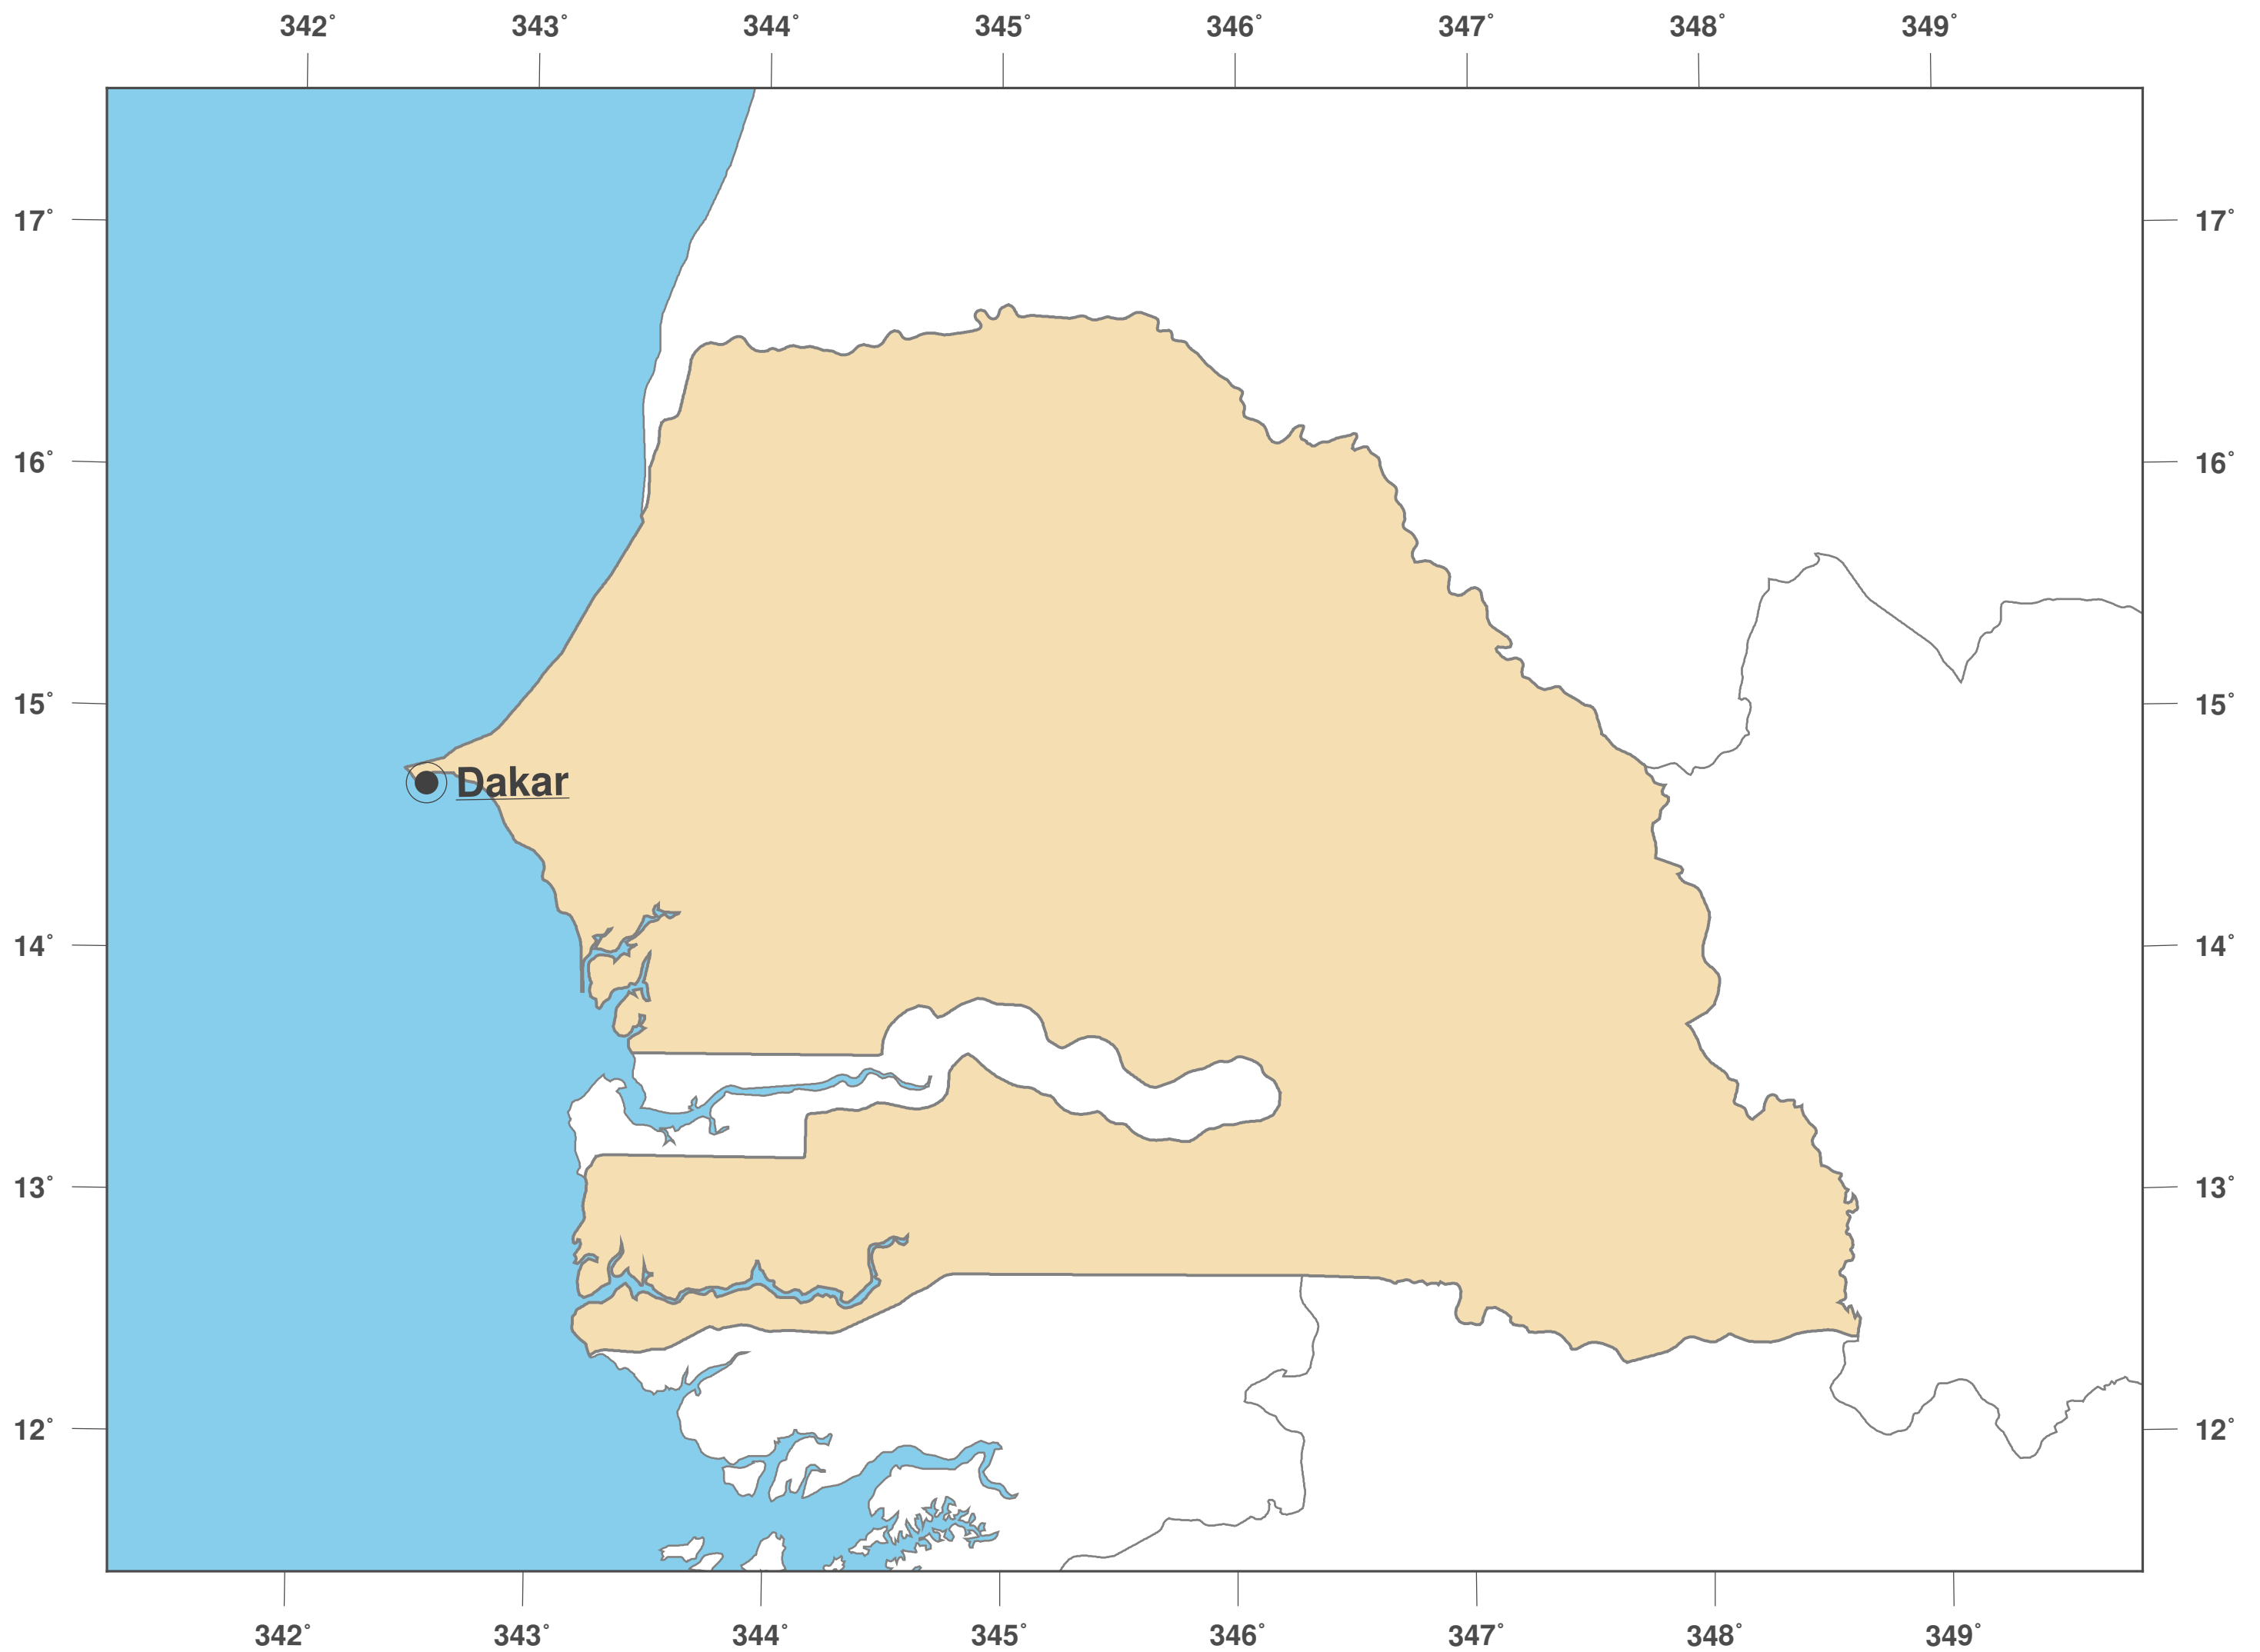

Senegal: Outline Map II

**GINKGO
MAPS**

Map-License:

This map is licensed under the CC-BY-3.0 (<http://creativecommons.org/licenses/by/3.0/deed.en>). Please cite the GinkgoMaps-project and link back (<http://www.ginkgomaps.com>).

Parameter and used data:

Map Projection: Lambert (equal area); Map Center: lat 14.5° lon -14.45°; vector data: political borders by Natural Earth provided by <http://www.naturalearthdata.com>