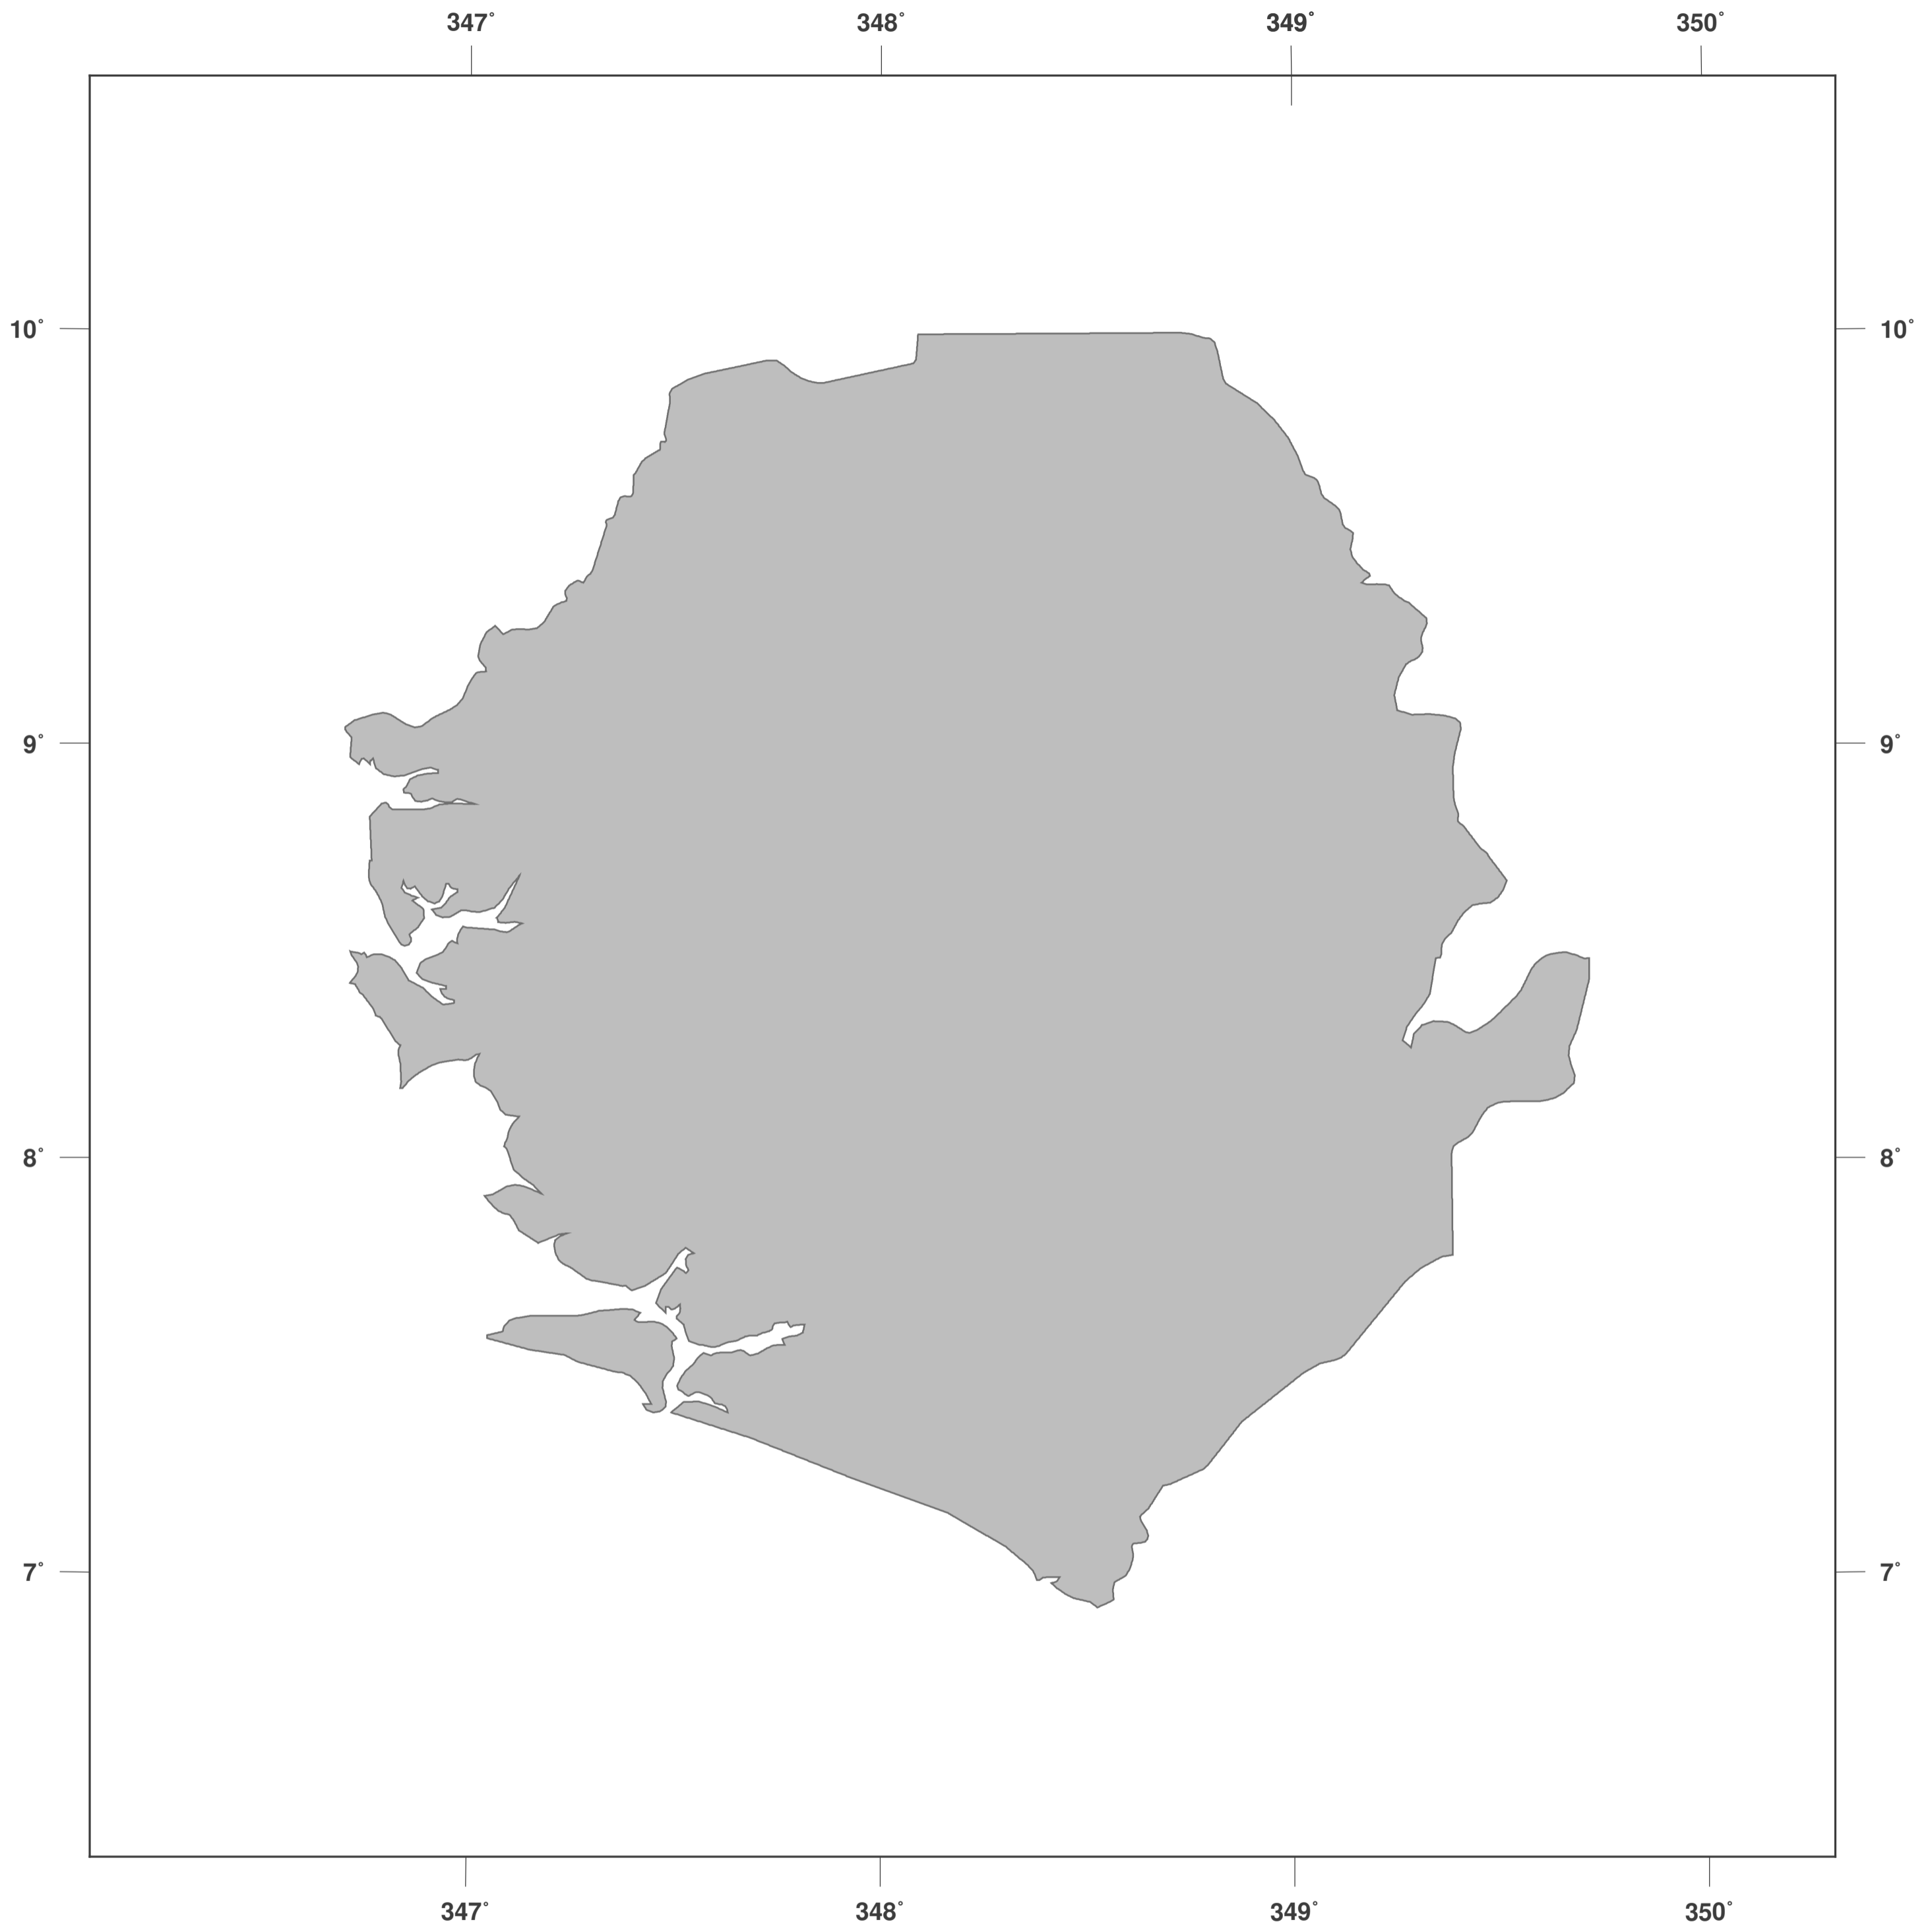

Sierra Leone: Outline Map

Map-License:

This map is licensed under the CC-BY-3.0 (<http://creativecommons.org/licenses/by/3.0/deed.en>). Please cite the GinkgoMaps-project and link back (<http://www.ginkgomaps.com>).

Parameter and used data:

Map Projection: Lambert (equal area); Map Center: lat 8.46°; lon -11.8°; Visualized Data: Natural Earth provided by <http://www.naturalearthdata.com>