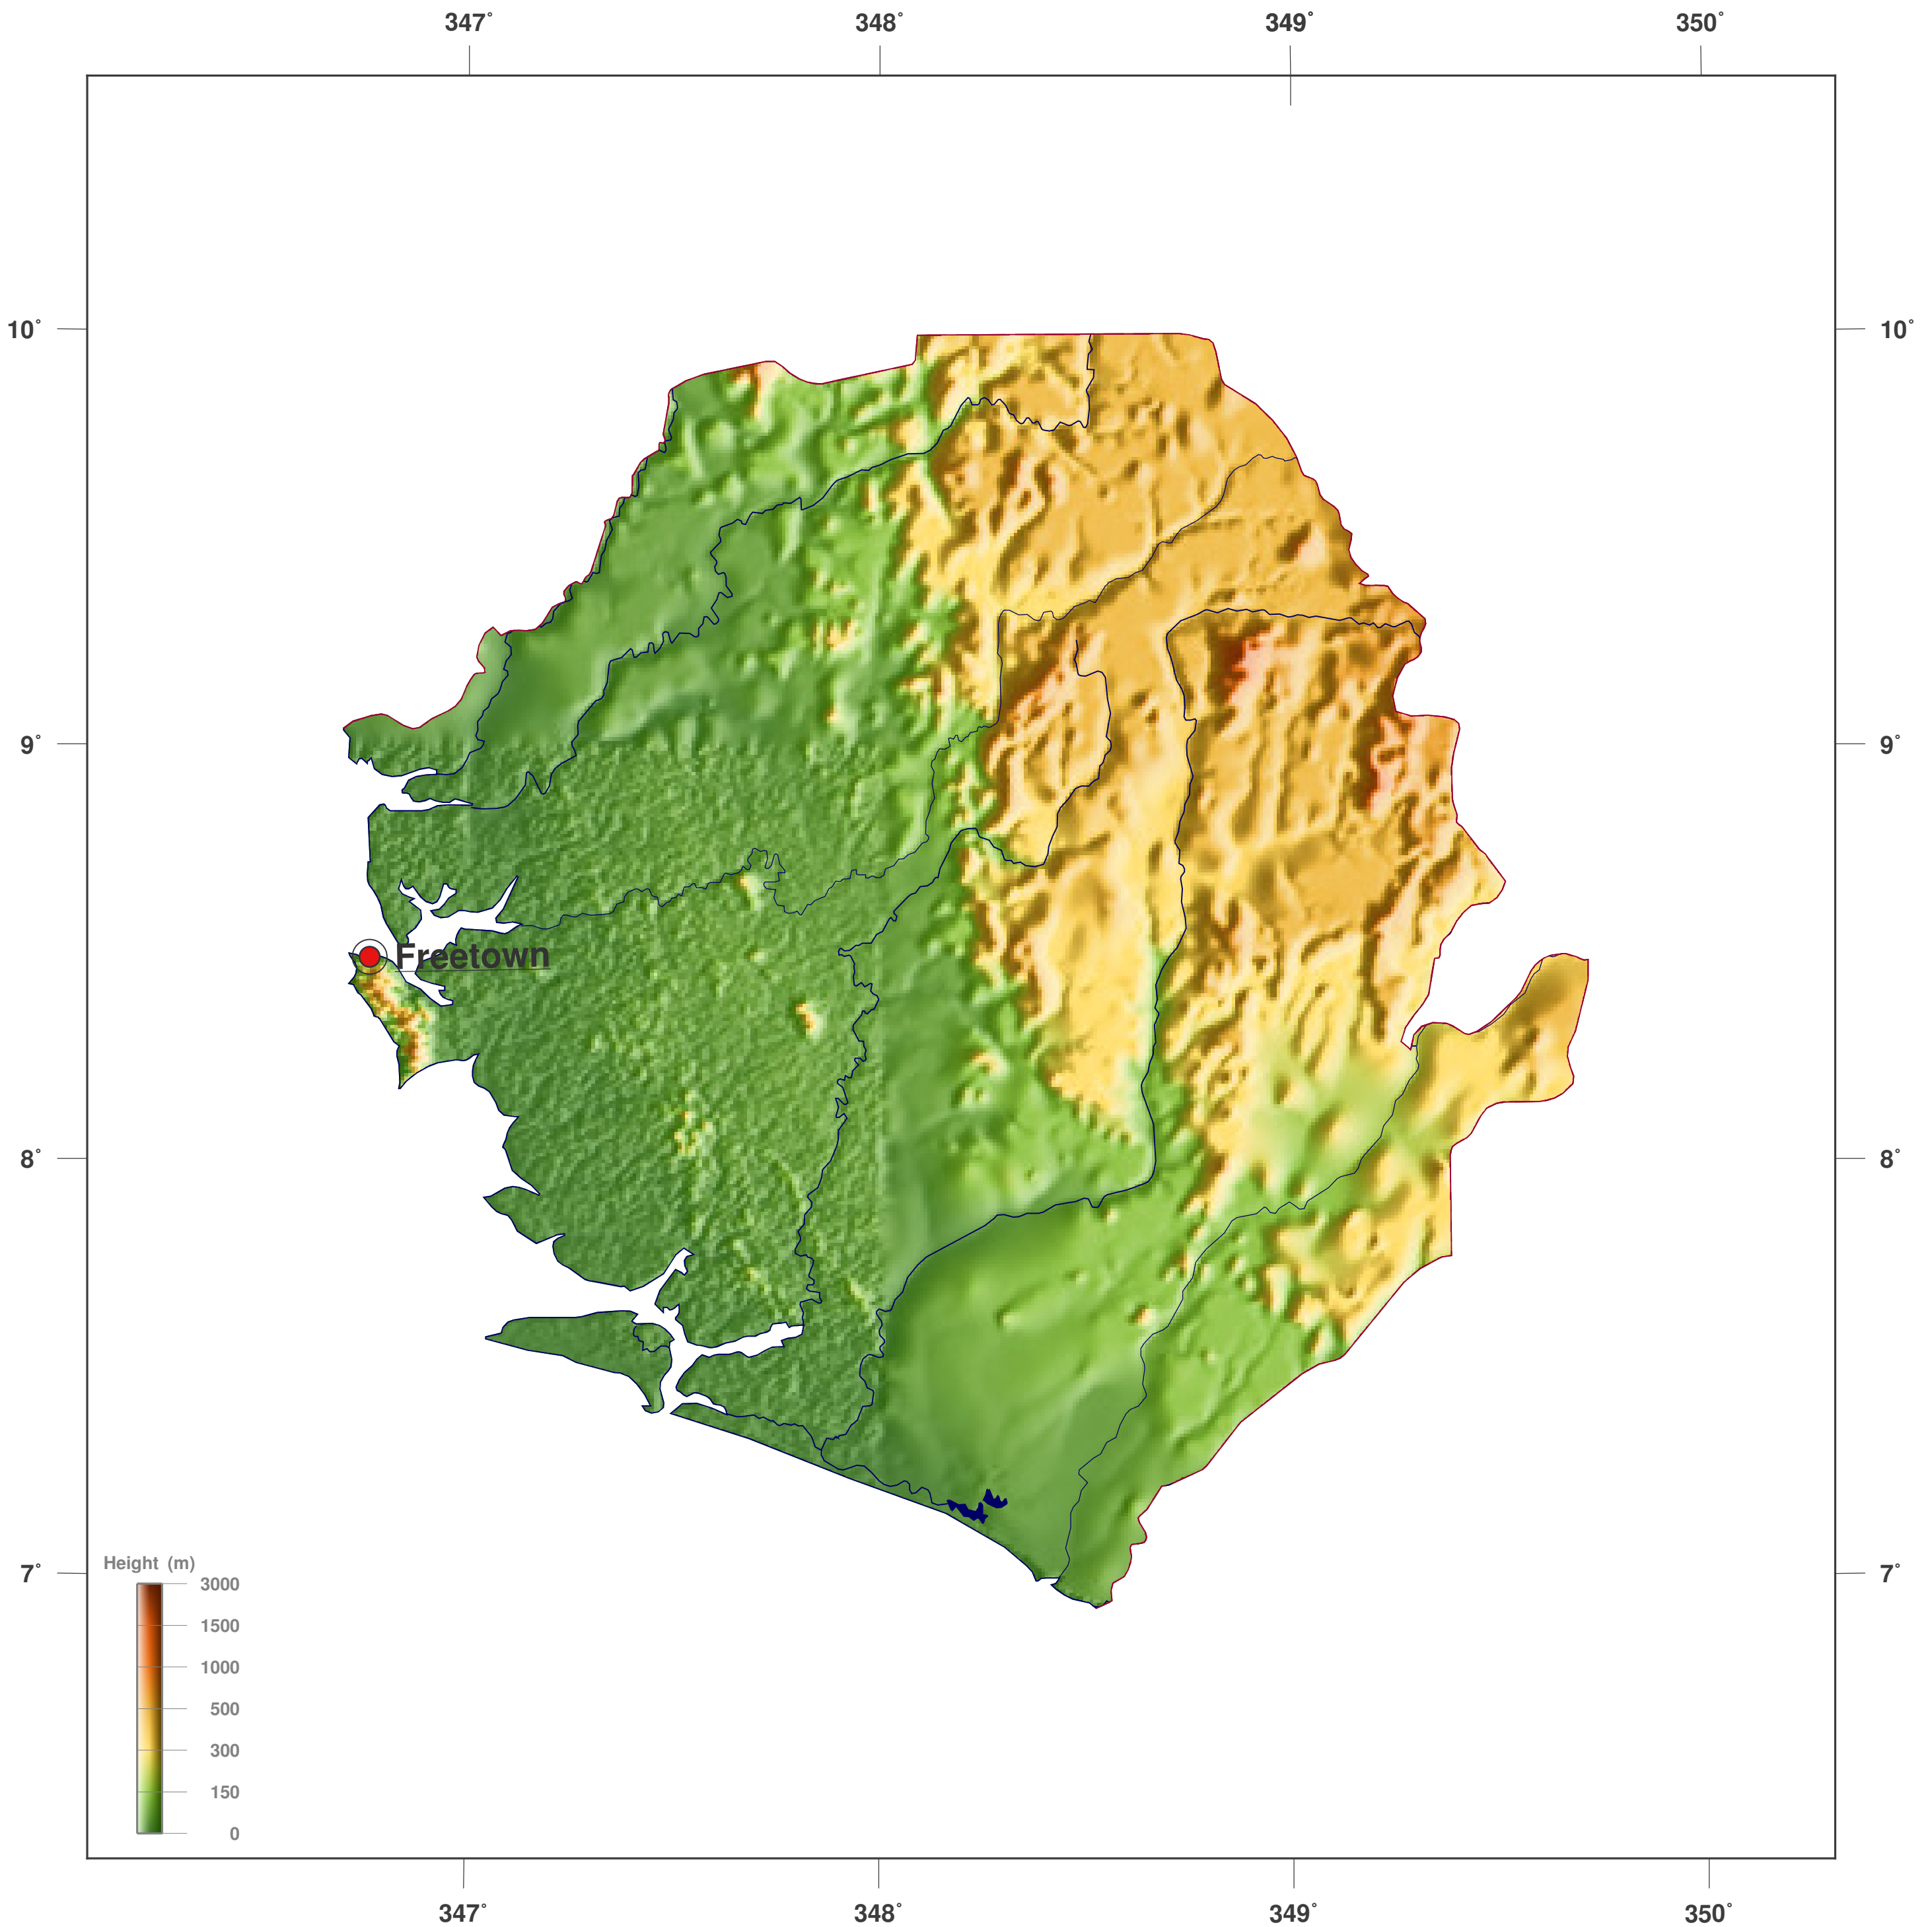

Sierra Leone: shaded height and relief map

**GINKGO
MAPS**

Map-License:

This map is licensed under the CC-BY-3.0 (<http://creativecommons.org/licenses/by/3.0/deed.en>). Please cite the GinkgoMaps-project and link back (<http://www.ginkgomaps.com>).

Parameter and used data:

Map Projection: Lambert (equal area); Map Center: lat 8.46°; lon -11.8°; vector data: Natural Earth (www.naturalearthdata.com) and GSHHG (www.soest.hawaii.edu/pwessel/gshhg); raster data: Geoware (www.geoware-online.com).