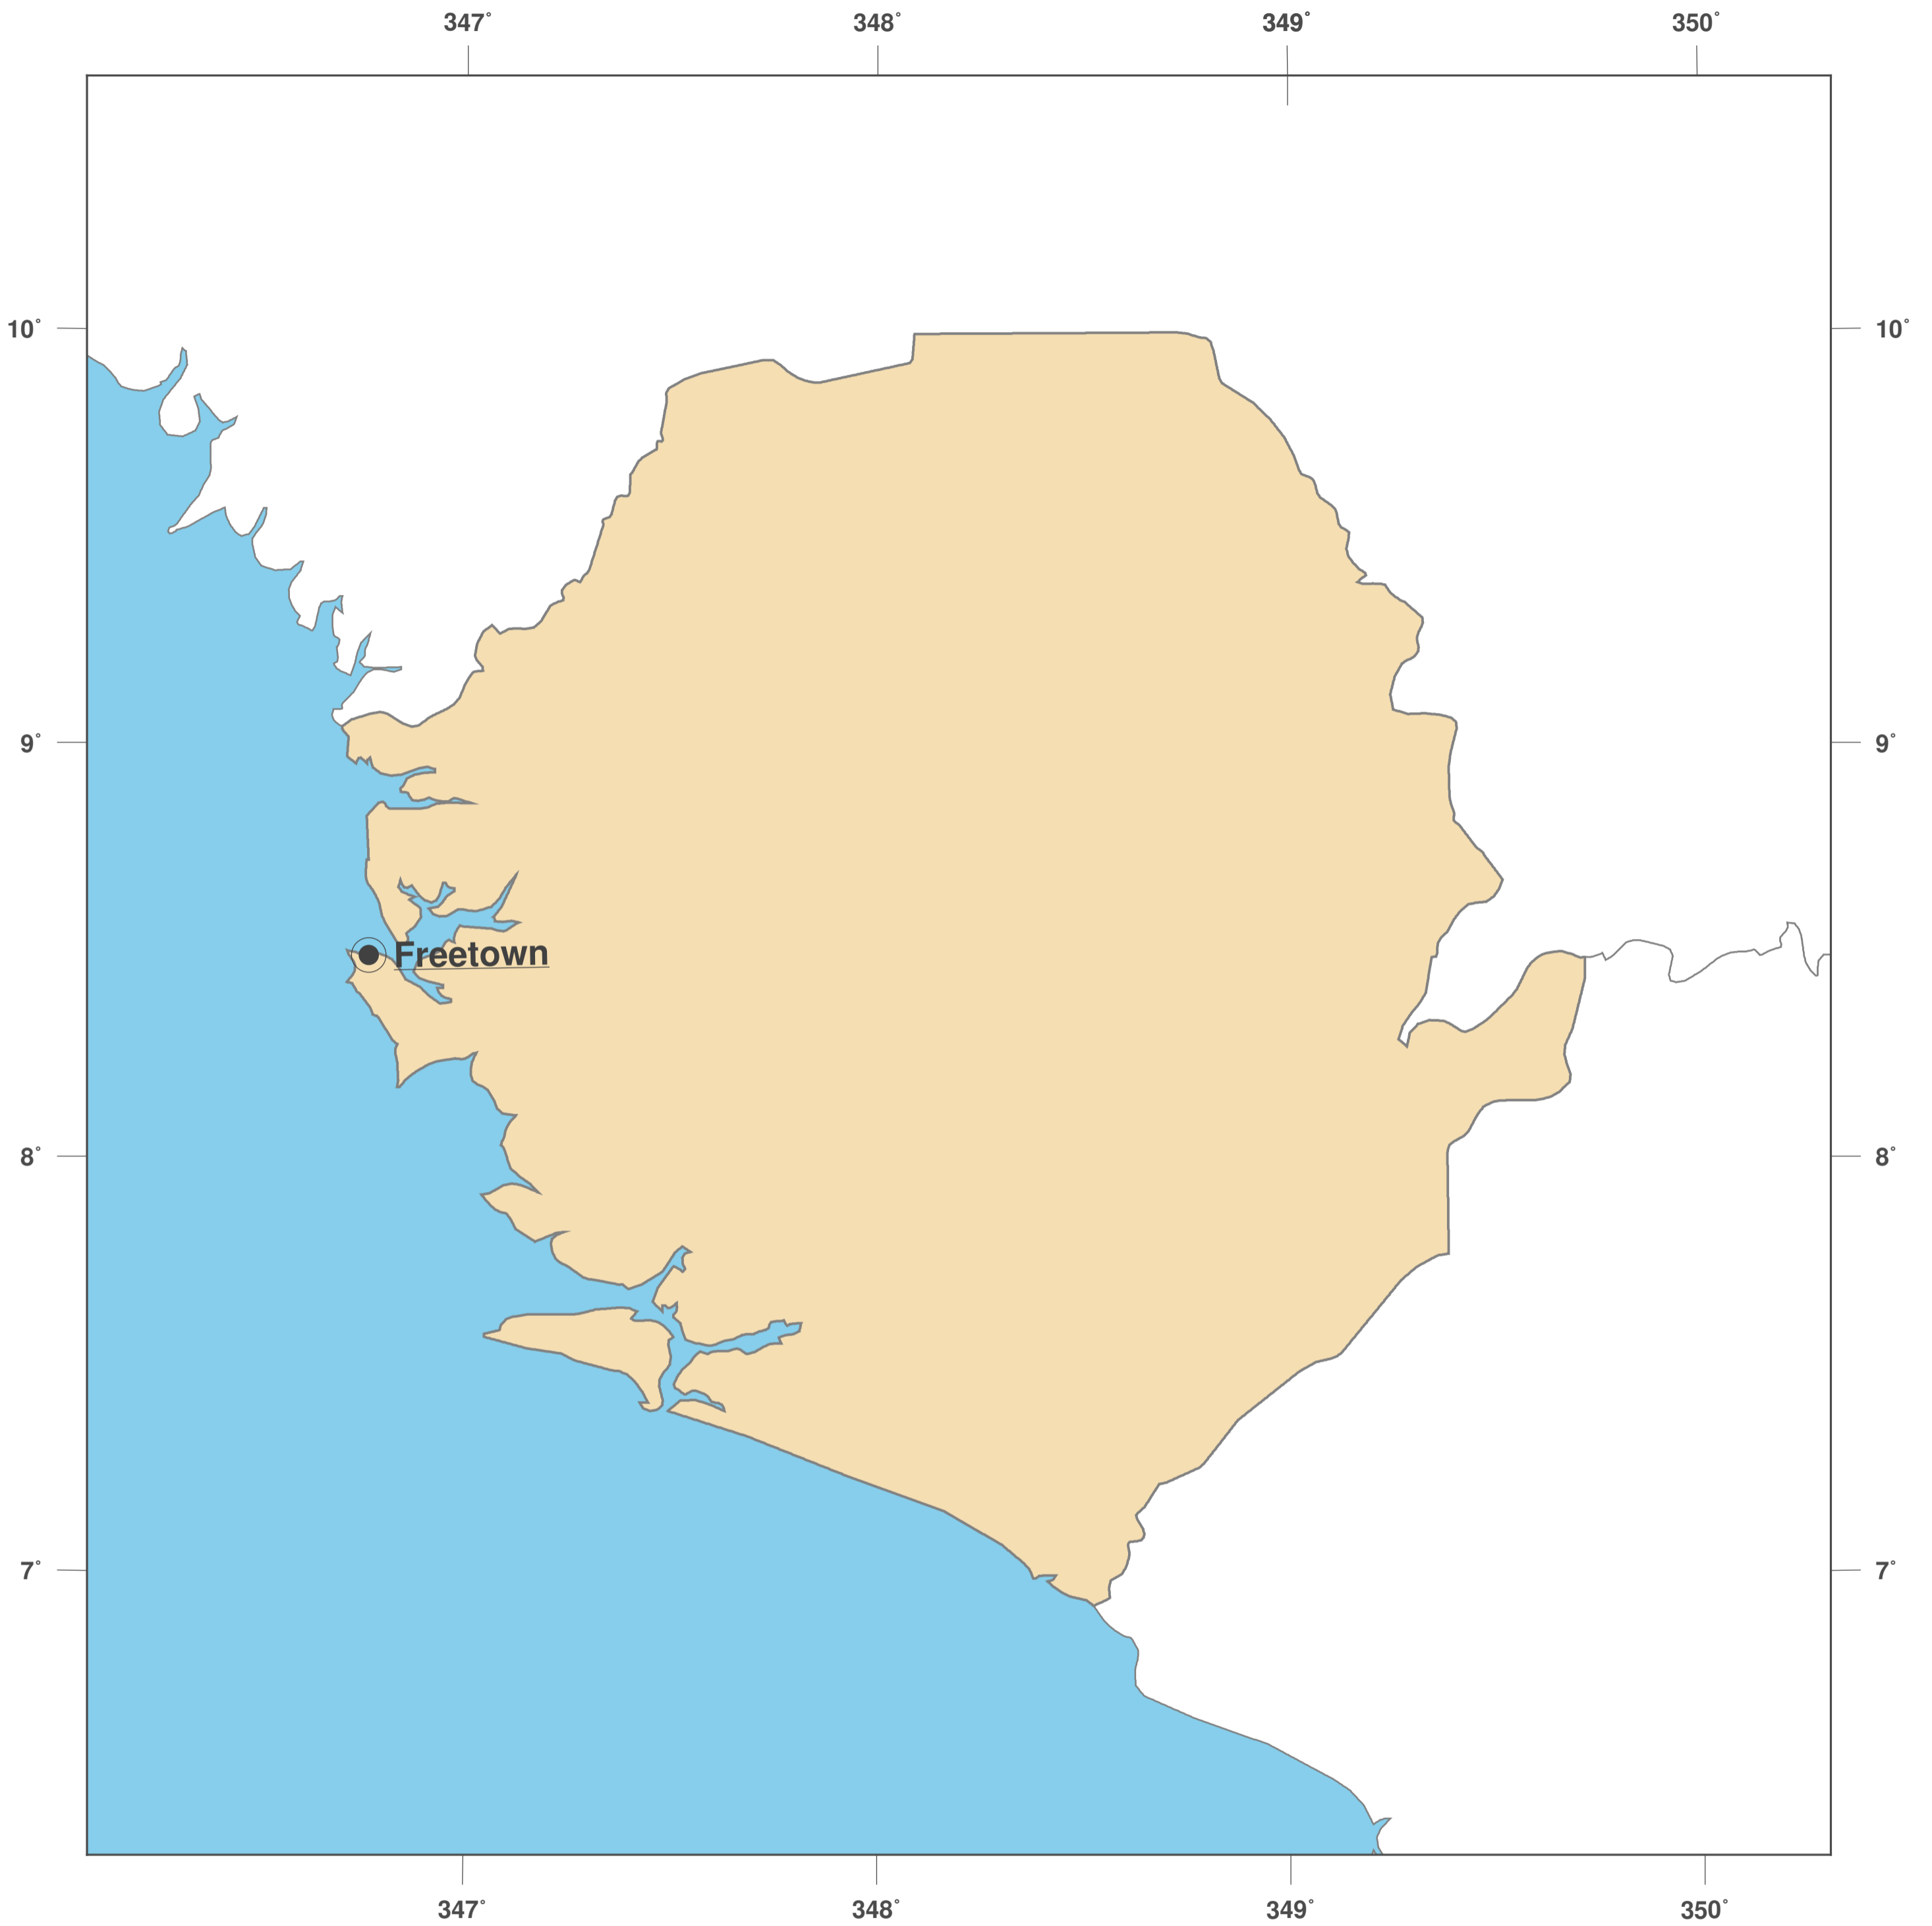

Sierra Leone: Outline Map II

**GINKGO
MAPS**

Map-License:

This map is licensed under the CC-BY-3.0 (<http://creativecommons.org/licenses/by/3.0/deed.en>). Please cite the GinkgoMaps-project and link back (<http://www.ginkgomaps.com>).

Parameter and used data:

Map Projection: Lambert (equal area); Map Center: lat 8.46° lon -11.8°; vector data: political borders by Natural Earth provided by <http://www.naturalearthdata.com>