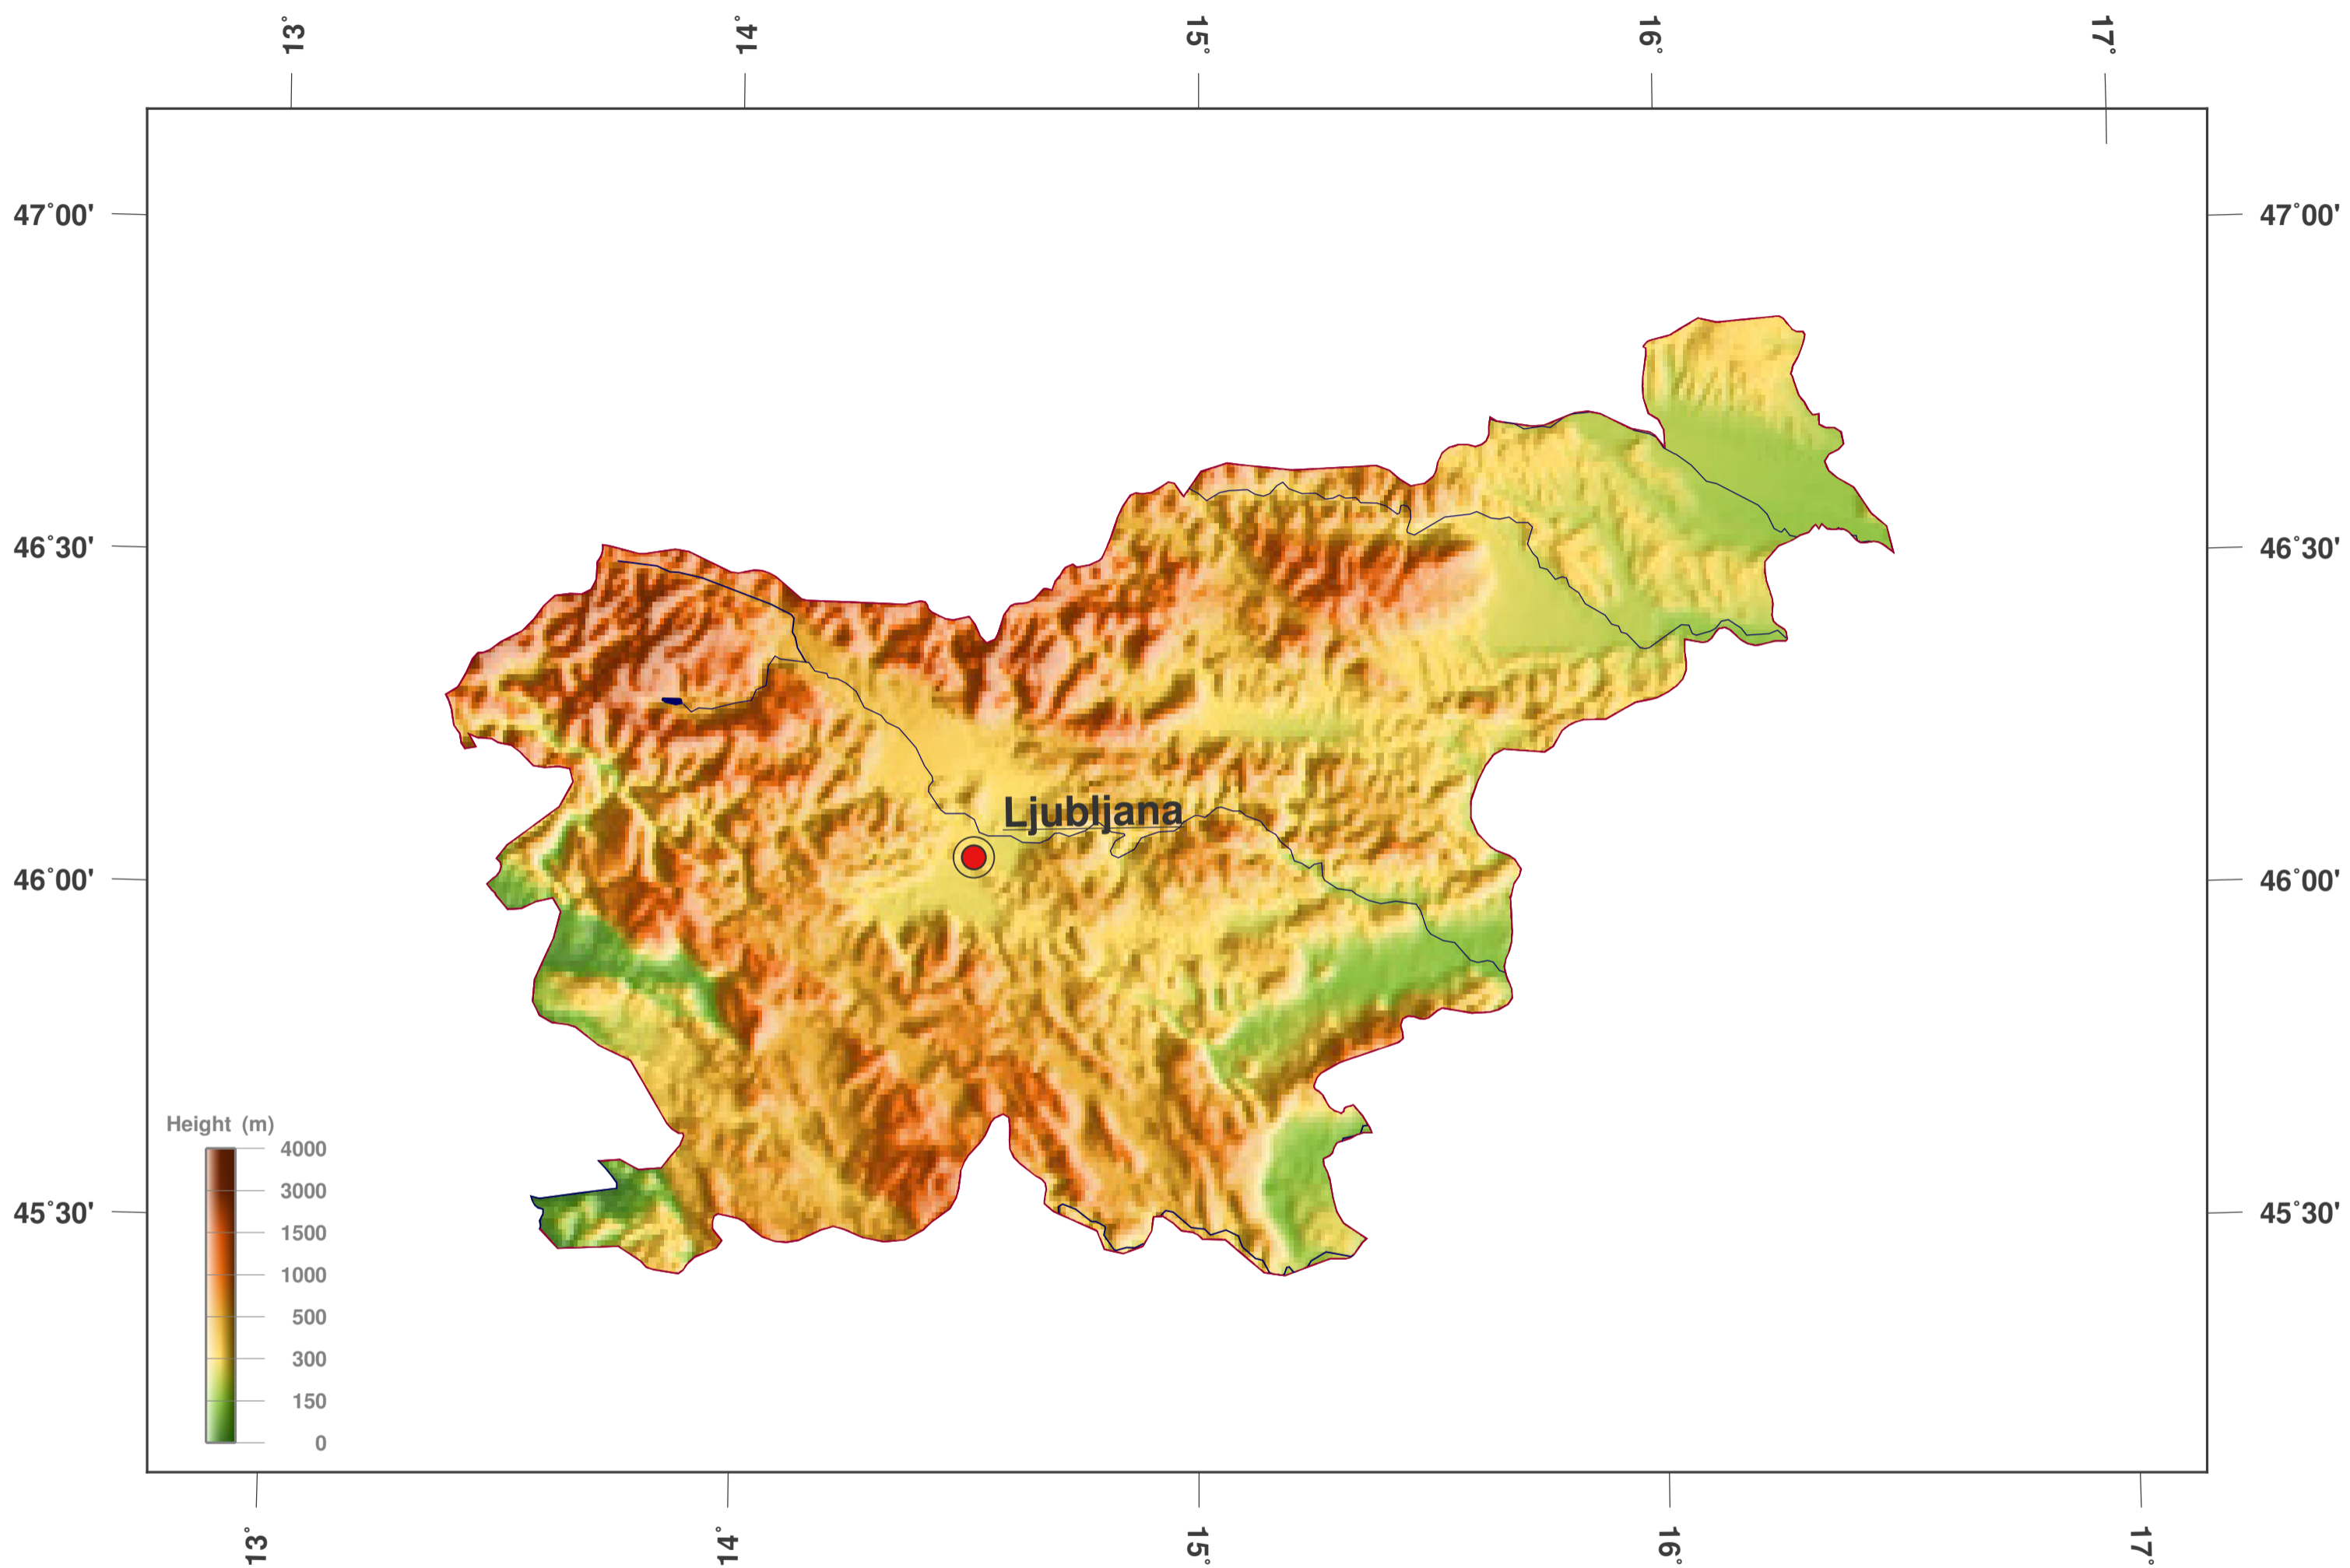

# Slovenia: shaded height and relief map

**GINKGO  
MAPS**

**Map-License:**

This map is licensed under the CC-BY-3.0 (<http://creativecommons.org/licenses/by/3.0/deed.en>). Please cite the GinkgoMaps-project and link back (<http://www.ginkgomaps.com>).

**Parameter and used data:**

Map Projection: Lambert (equal area); Map Center: lat 46.15°; lon 14.97°; vector data: Natural Earth ([www.naturalearthdata.com](http://www.naturalearthdata.com)) and GSHHG ([www.soest.hawaii.edu/pwessel/gshhg](http://www.soest.hawaii.edu/pwessel/gshhg)); raster data: Geoware ([www.geoware-online.com](http://www.geoware-online.com)).