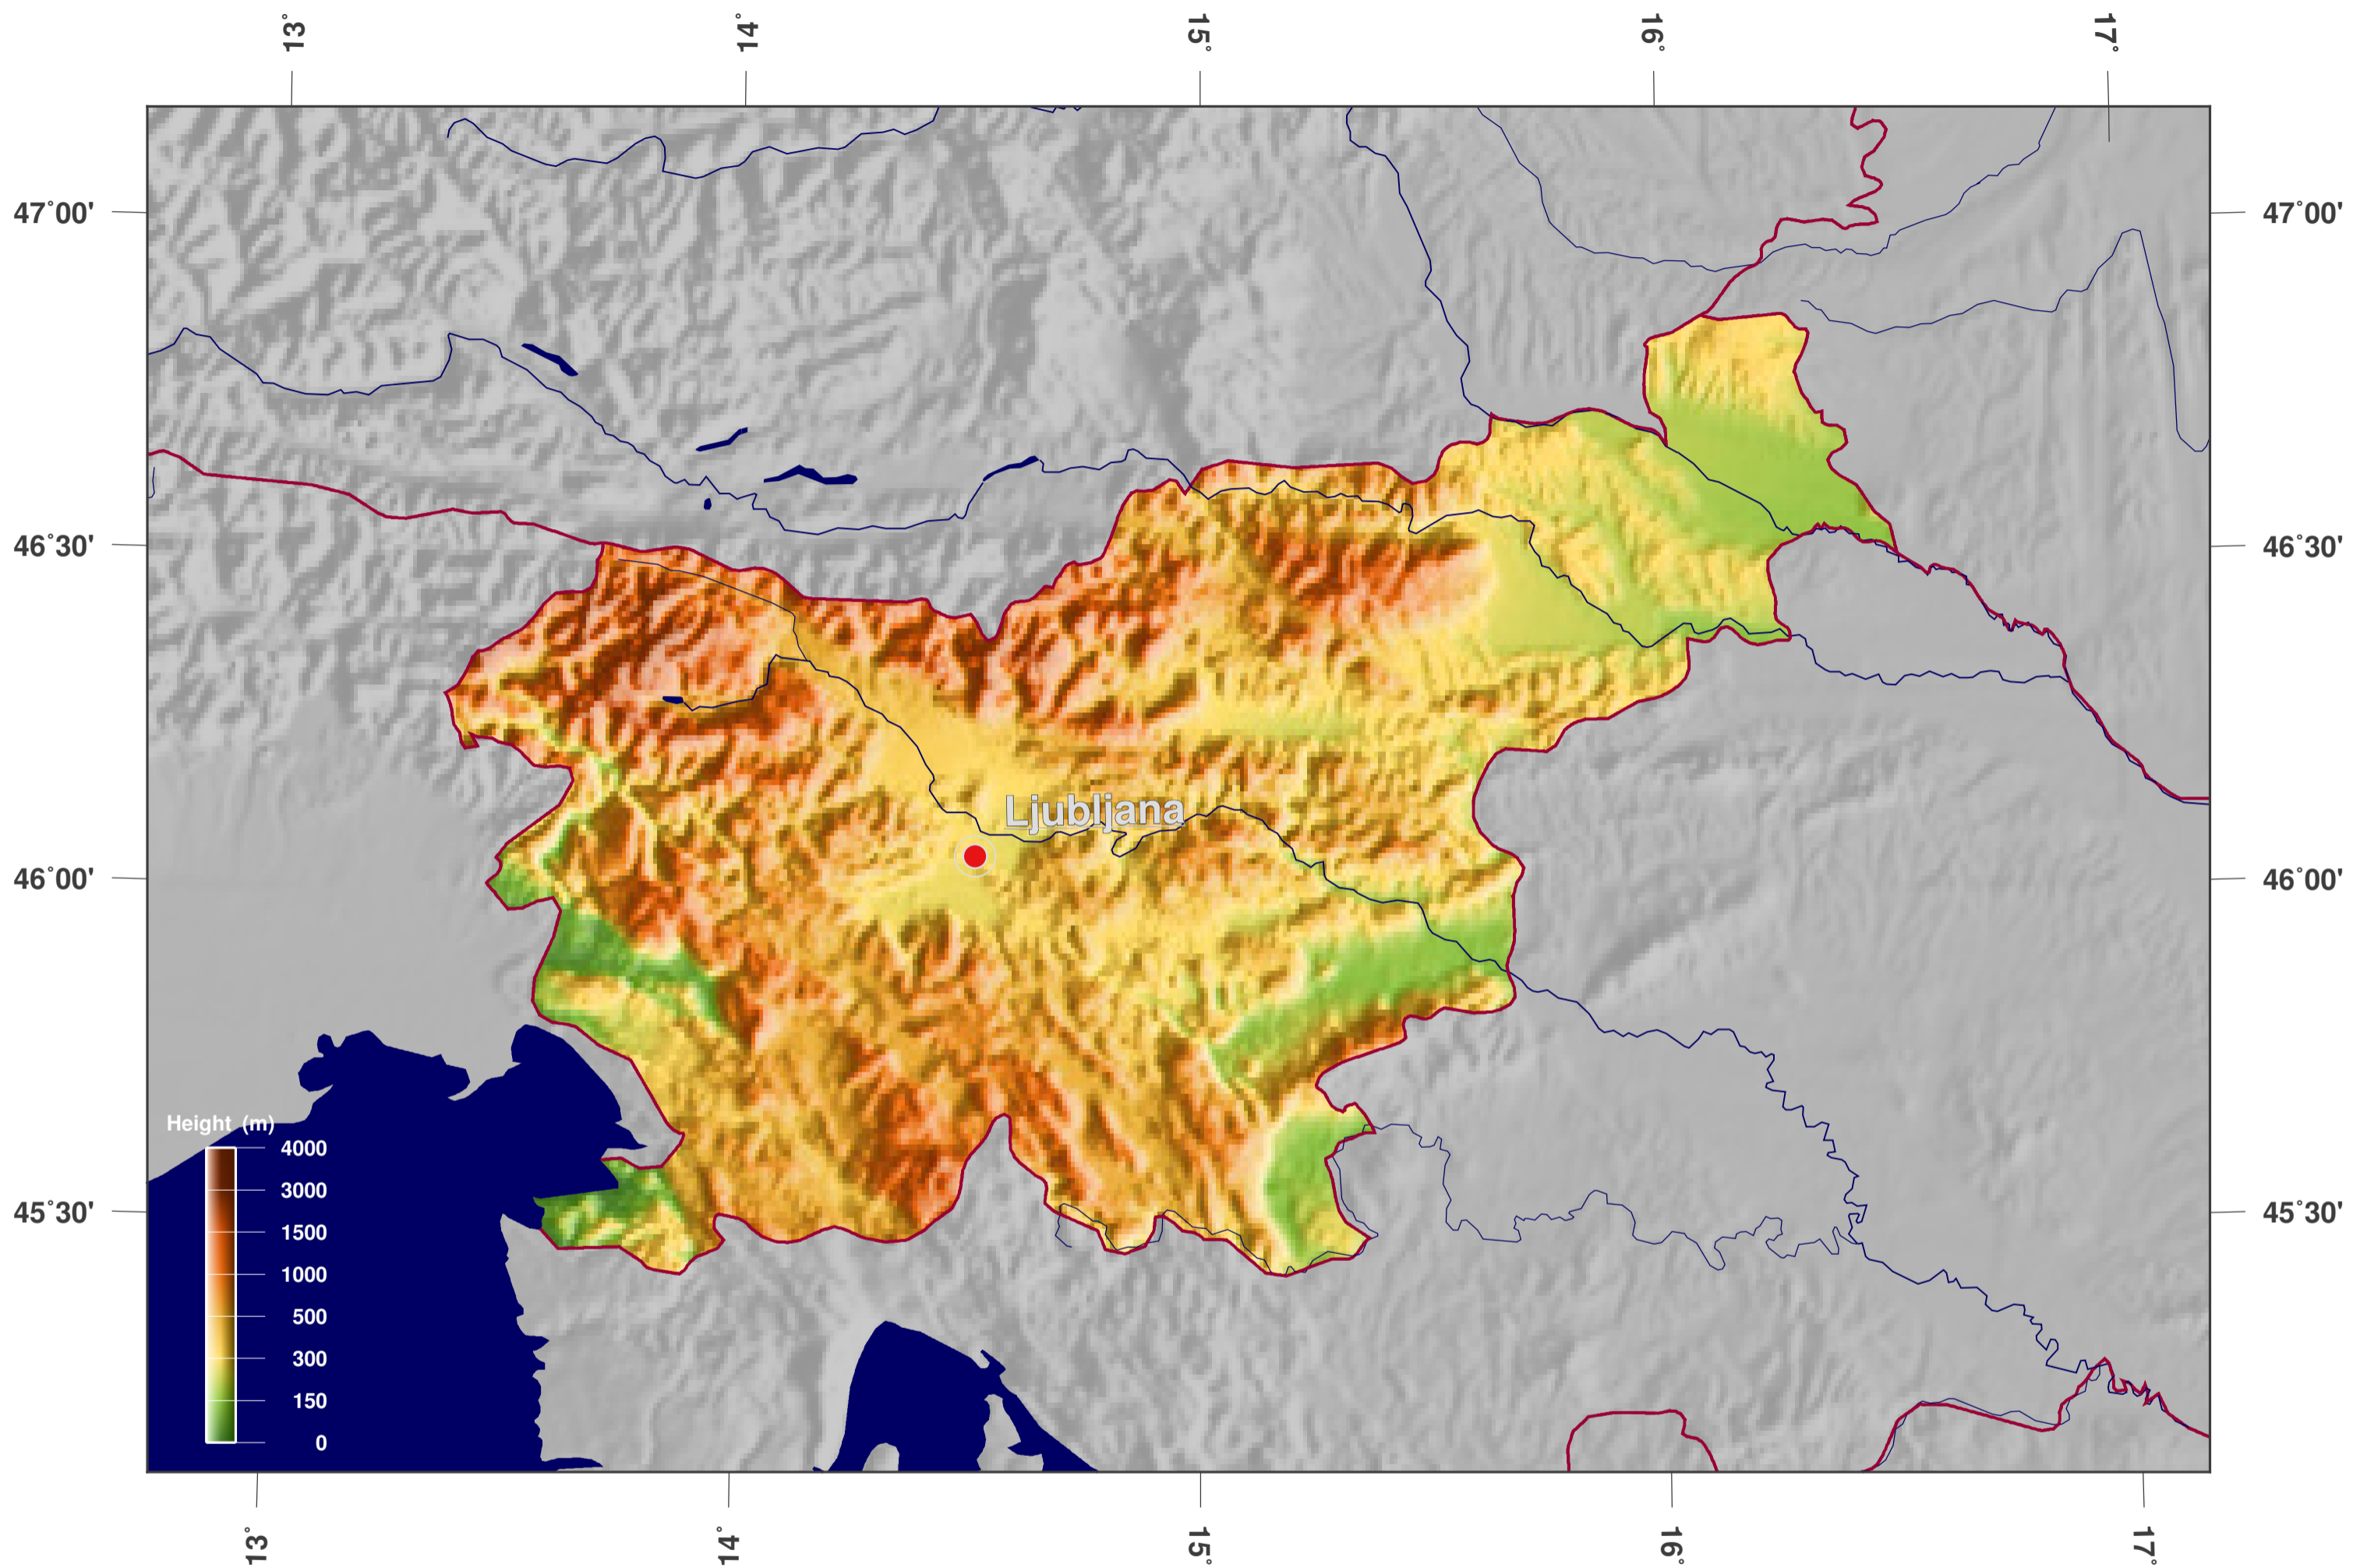

Slovenia: shaded height and relief map

Map-License:

This map is licensed under the CC-BY-3.0 (<http://creativecommons.org/licenses/by/3.0/deed.en>). Please cite the GinkgoMaps-project and link back (<http://www.ginkgomaps.com>).

Parameter and used data:

Map Projection: Lambert (equal area); Map Center: lat 46.15°; lon 14.97°; vector data: Natural Earth (www.naturalearthdata.com) and GSHHG (www.soest.hawaii.edu/pwessel/gshhg); raster data: Geoware (www.geoware-online.com).