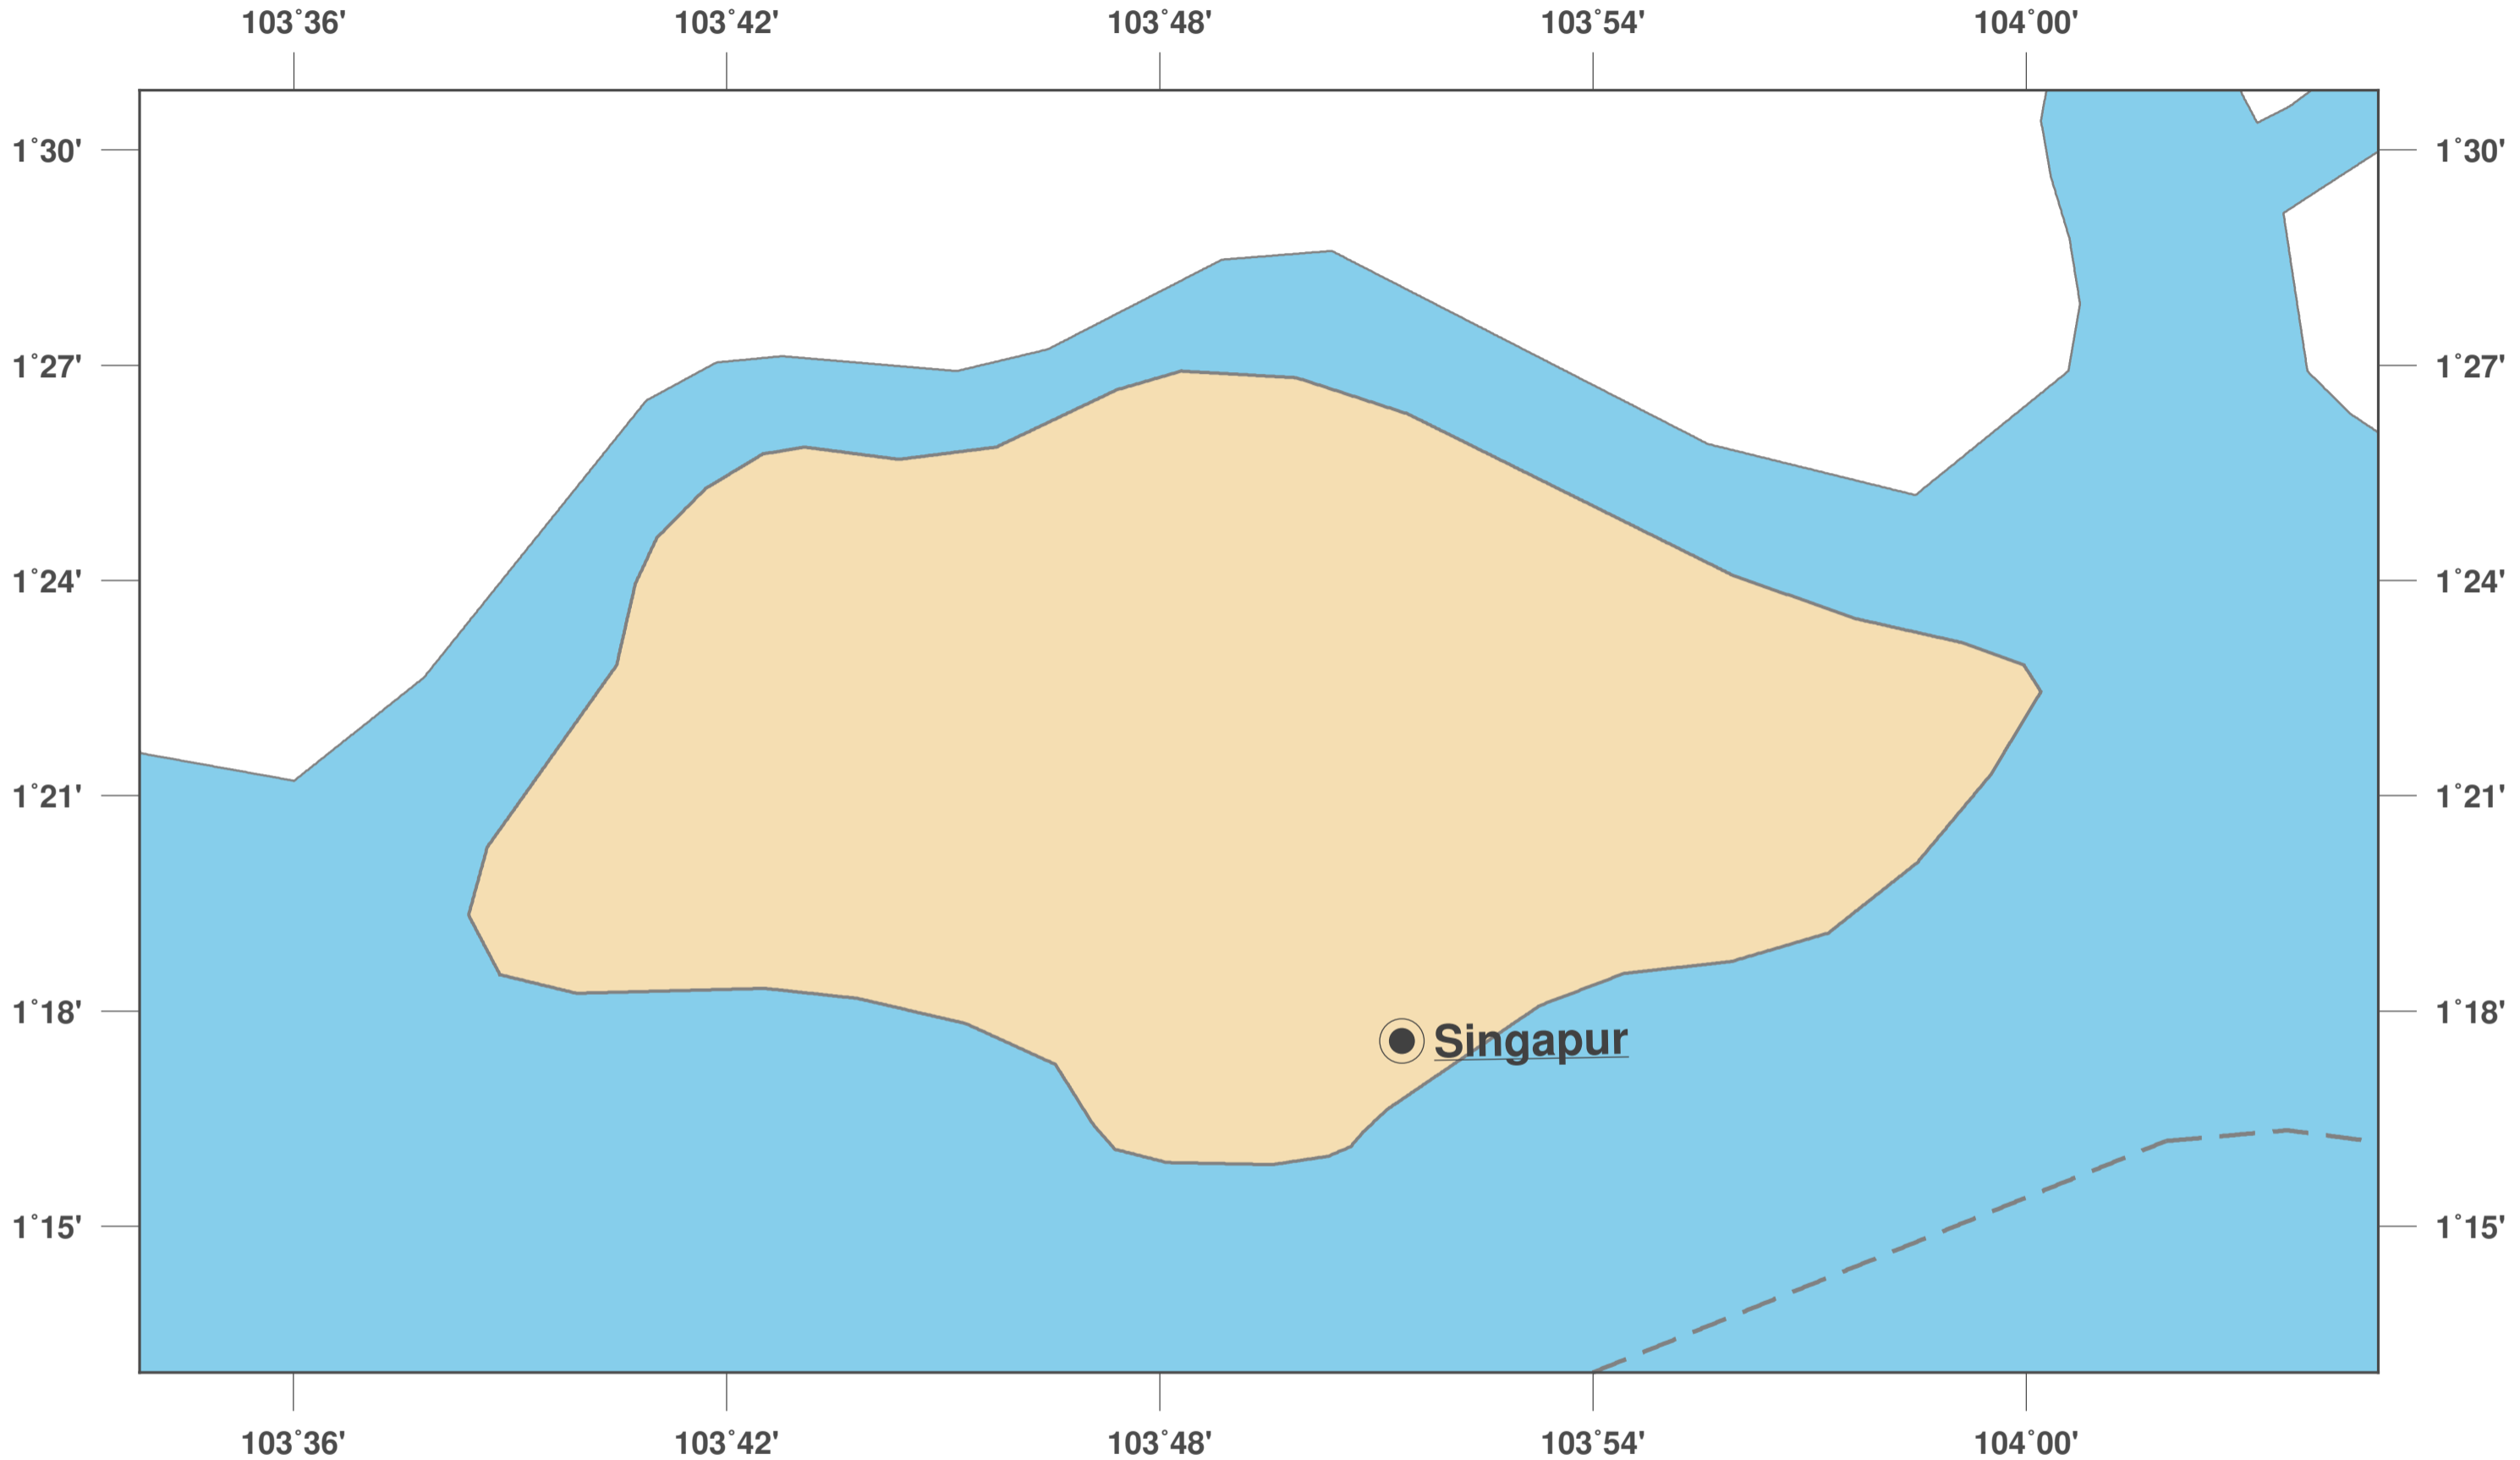

Singapore: Outline Map II

**GINKGO
MAPS**

Map-License:

This map is licensed under the CC-BY-3.0 (<http://creativecommons.org/licenses/by/3.0/deed.en>). Please cite the GinkgoMaps-project and link back (<http://www.ginkgomaps.com>).

Parameter and used data:

Map Projection: Lambert (equal area); Map Center: lat 1.36° lon 103.82°; vector data: political borders by Natural Earth provided by <http://www.naturalearthdata.com>