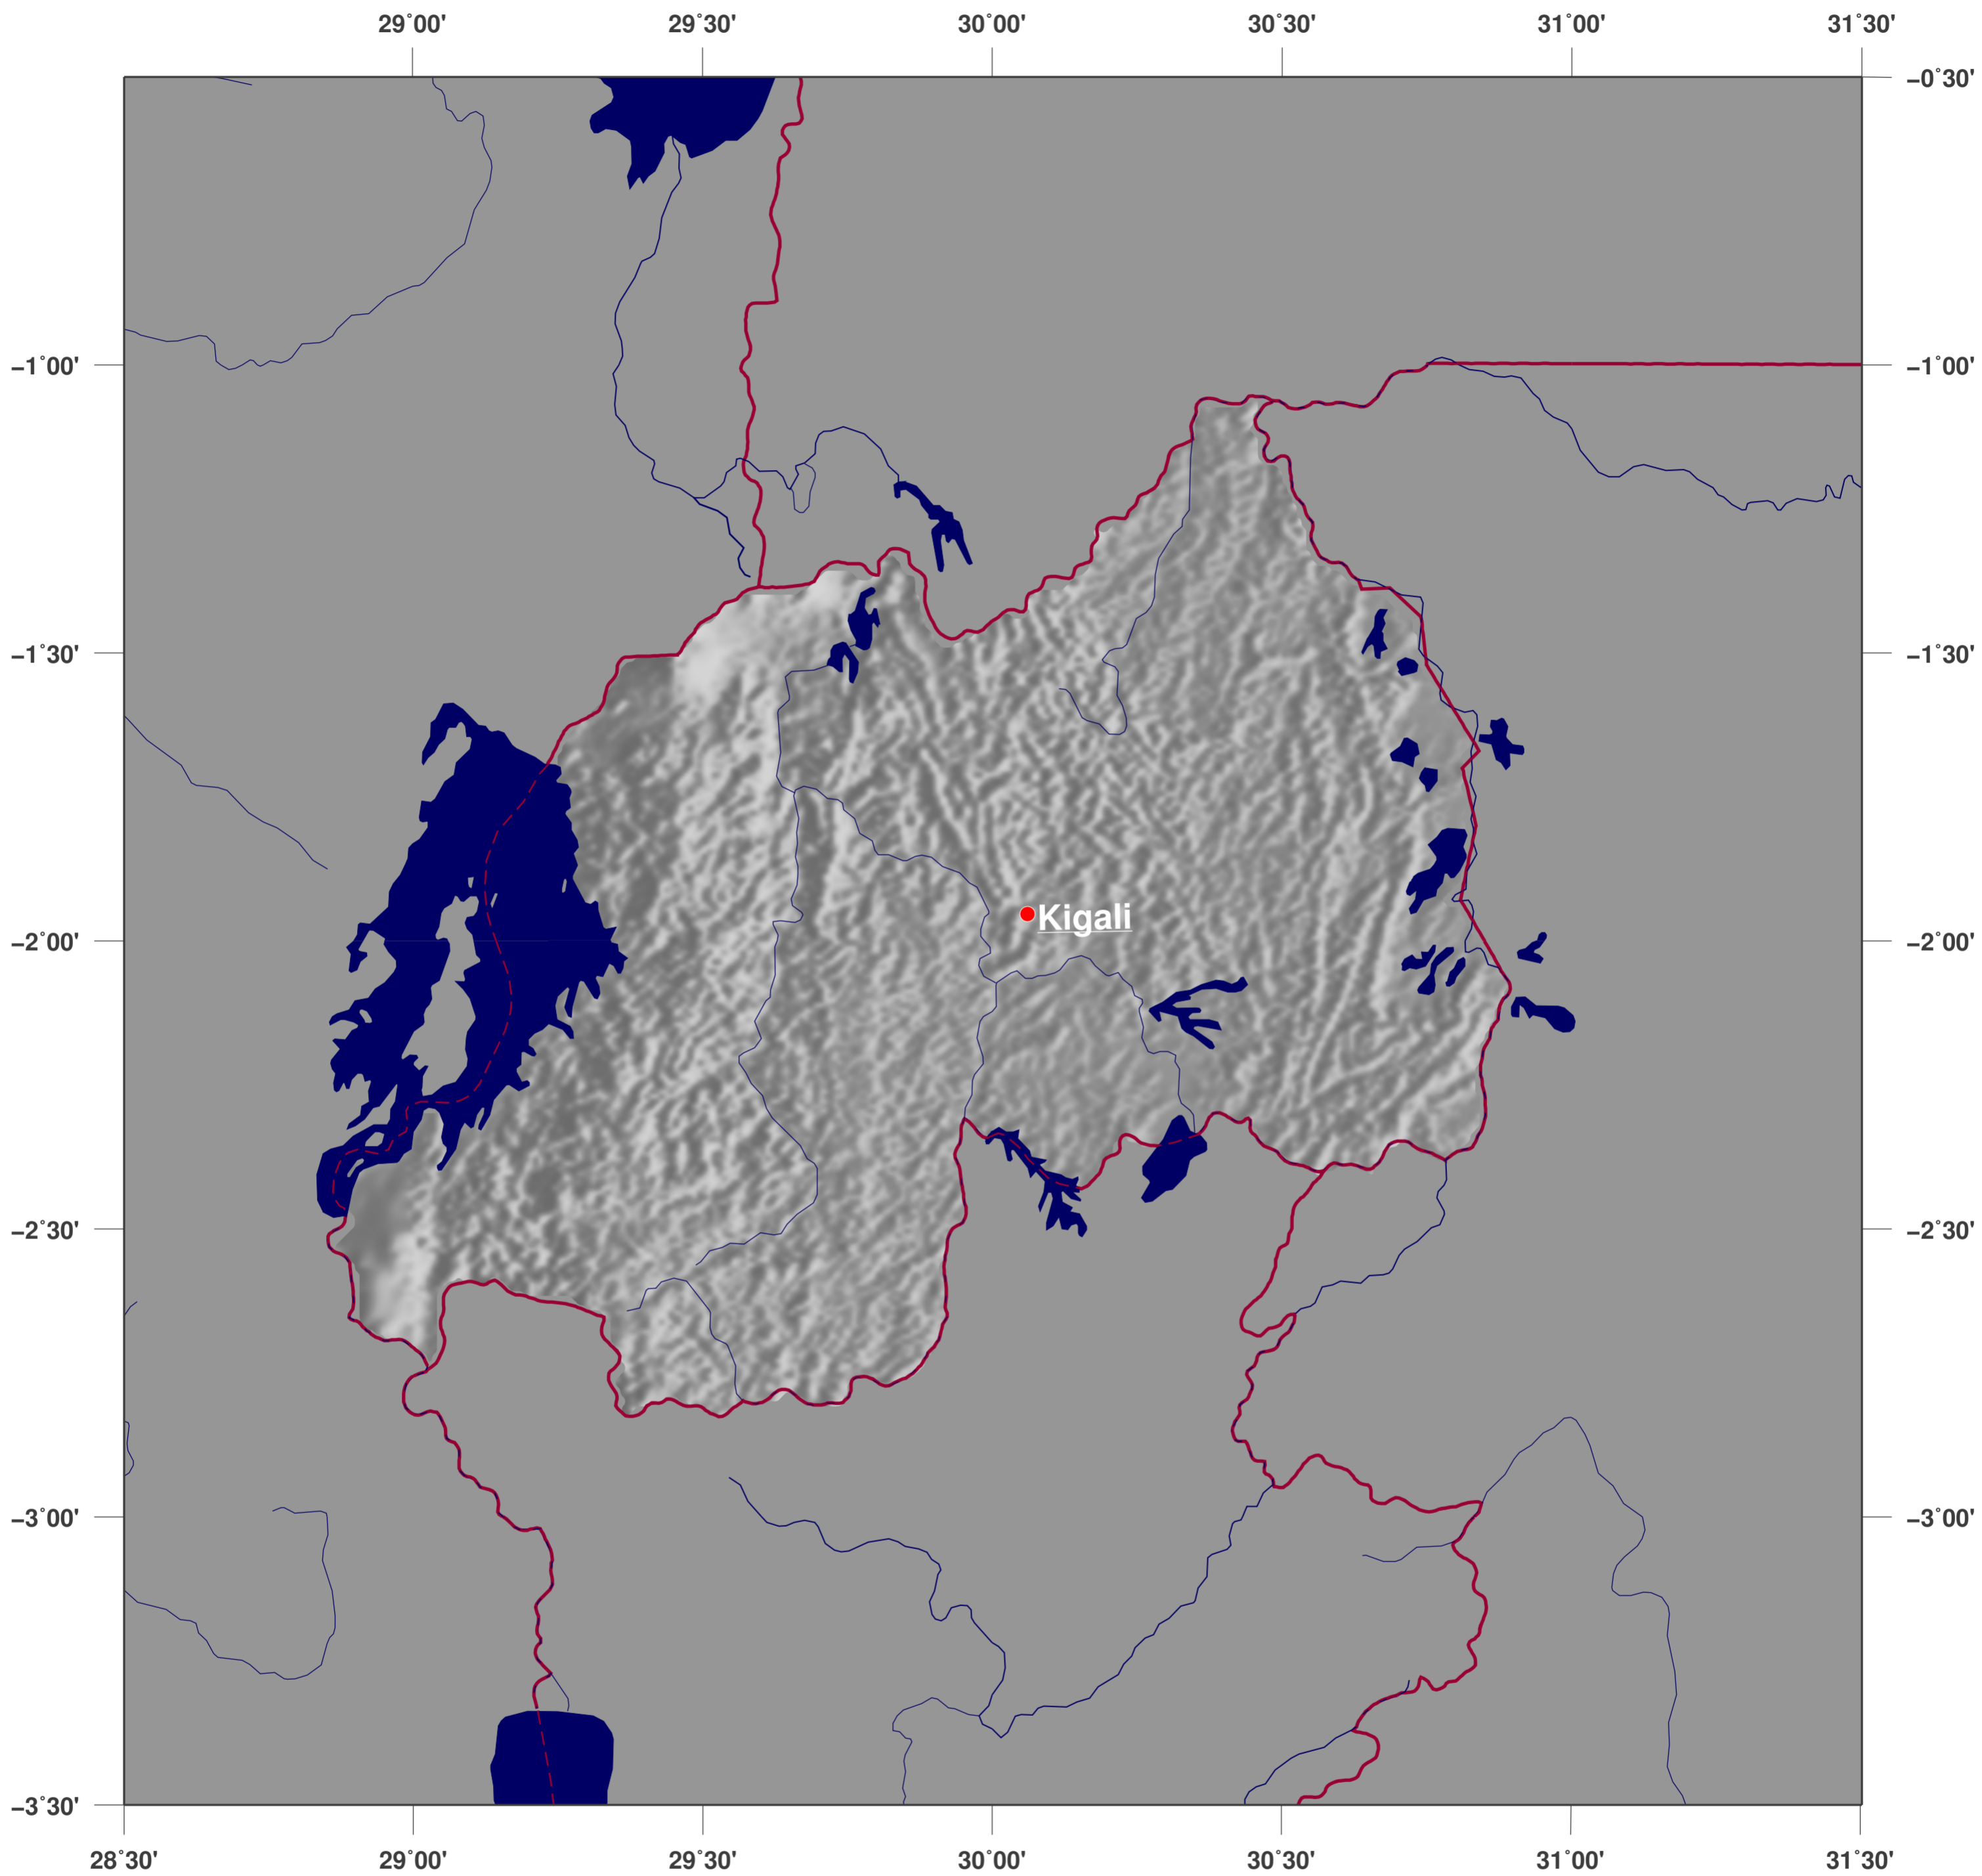

Rwanda: shaded relief map

Map-License:

This map is licensed under the Creative Commons Attribution 3.0 License (<http://creativecommons.org/licenses/by/3.0/>). Please cite the GinkgoMaps-project or link back (<http://www.ginkgomaps.com>).

Parameter and used data:

Map Projection: Lambert (equal area); Map Center: lat -1.95°; lon 29.88°; vector data: GSHHS and political borders by GMT (gmt.soest.hawaii.edu); raster data: 30sec dtm-blend of GTOPO30, ICBAO, TOPO6.2, and ETOPO5 provided by Geoware (<http://www.geoware-online.com>)