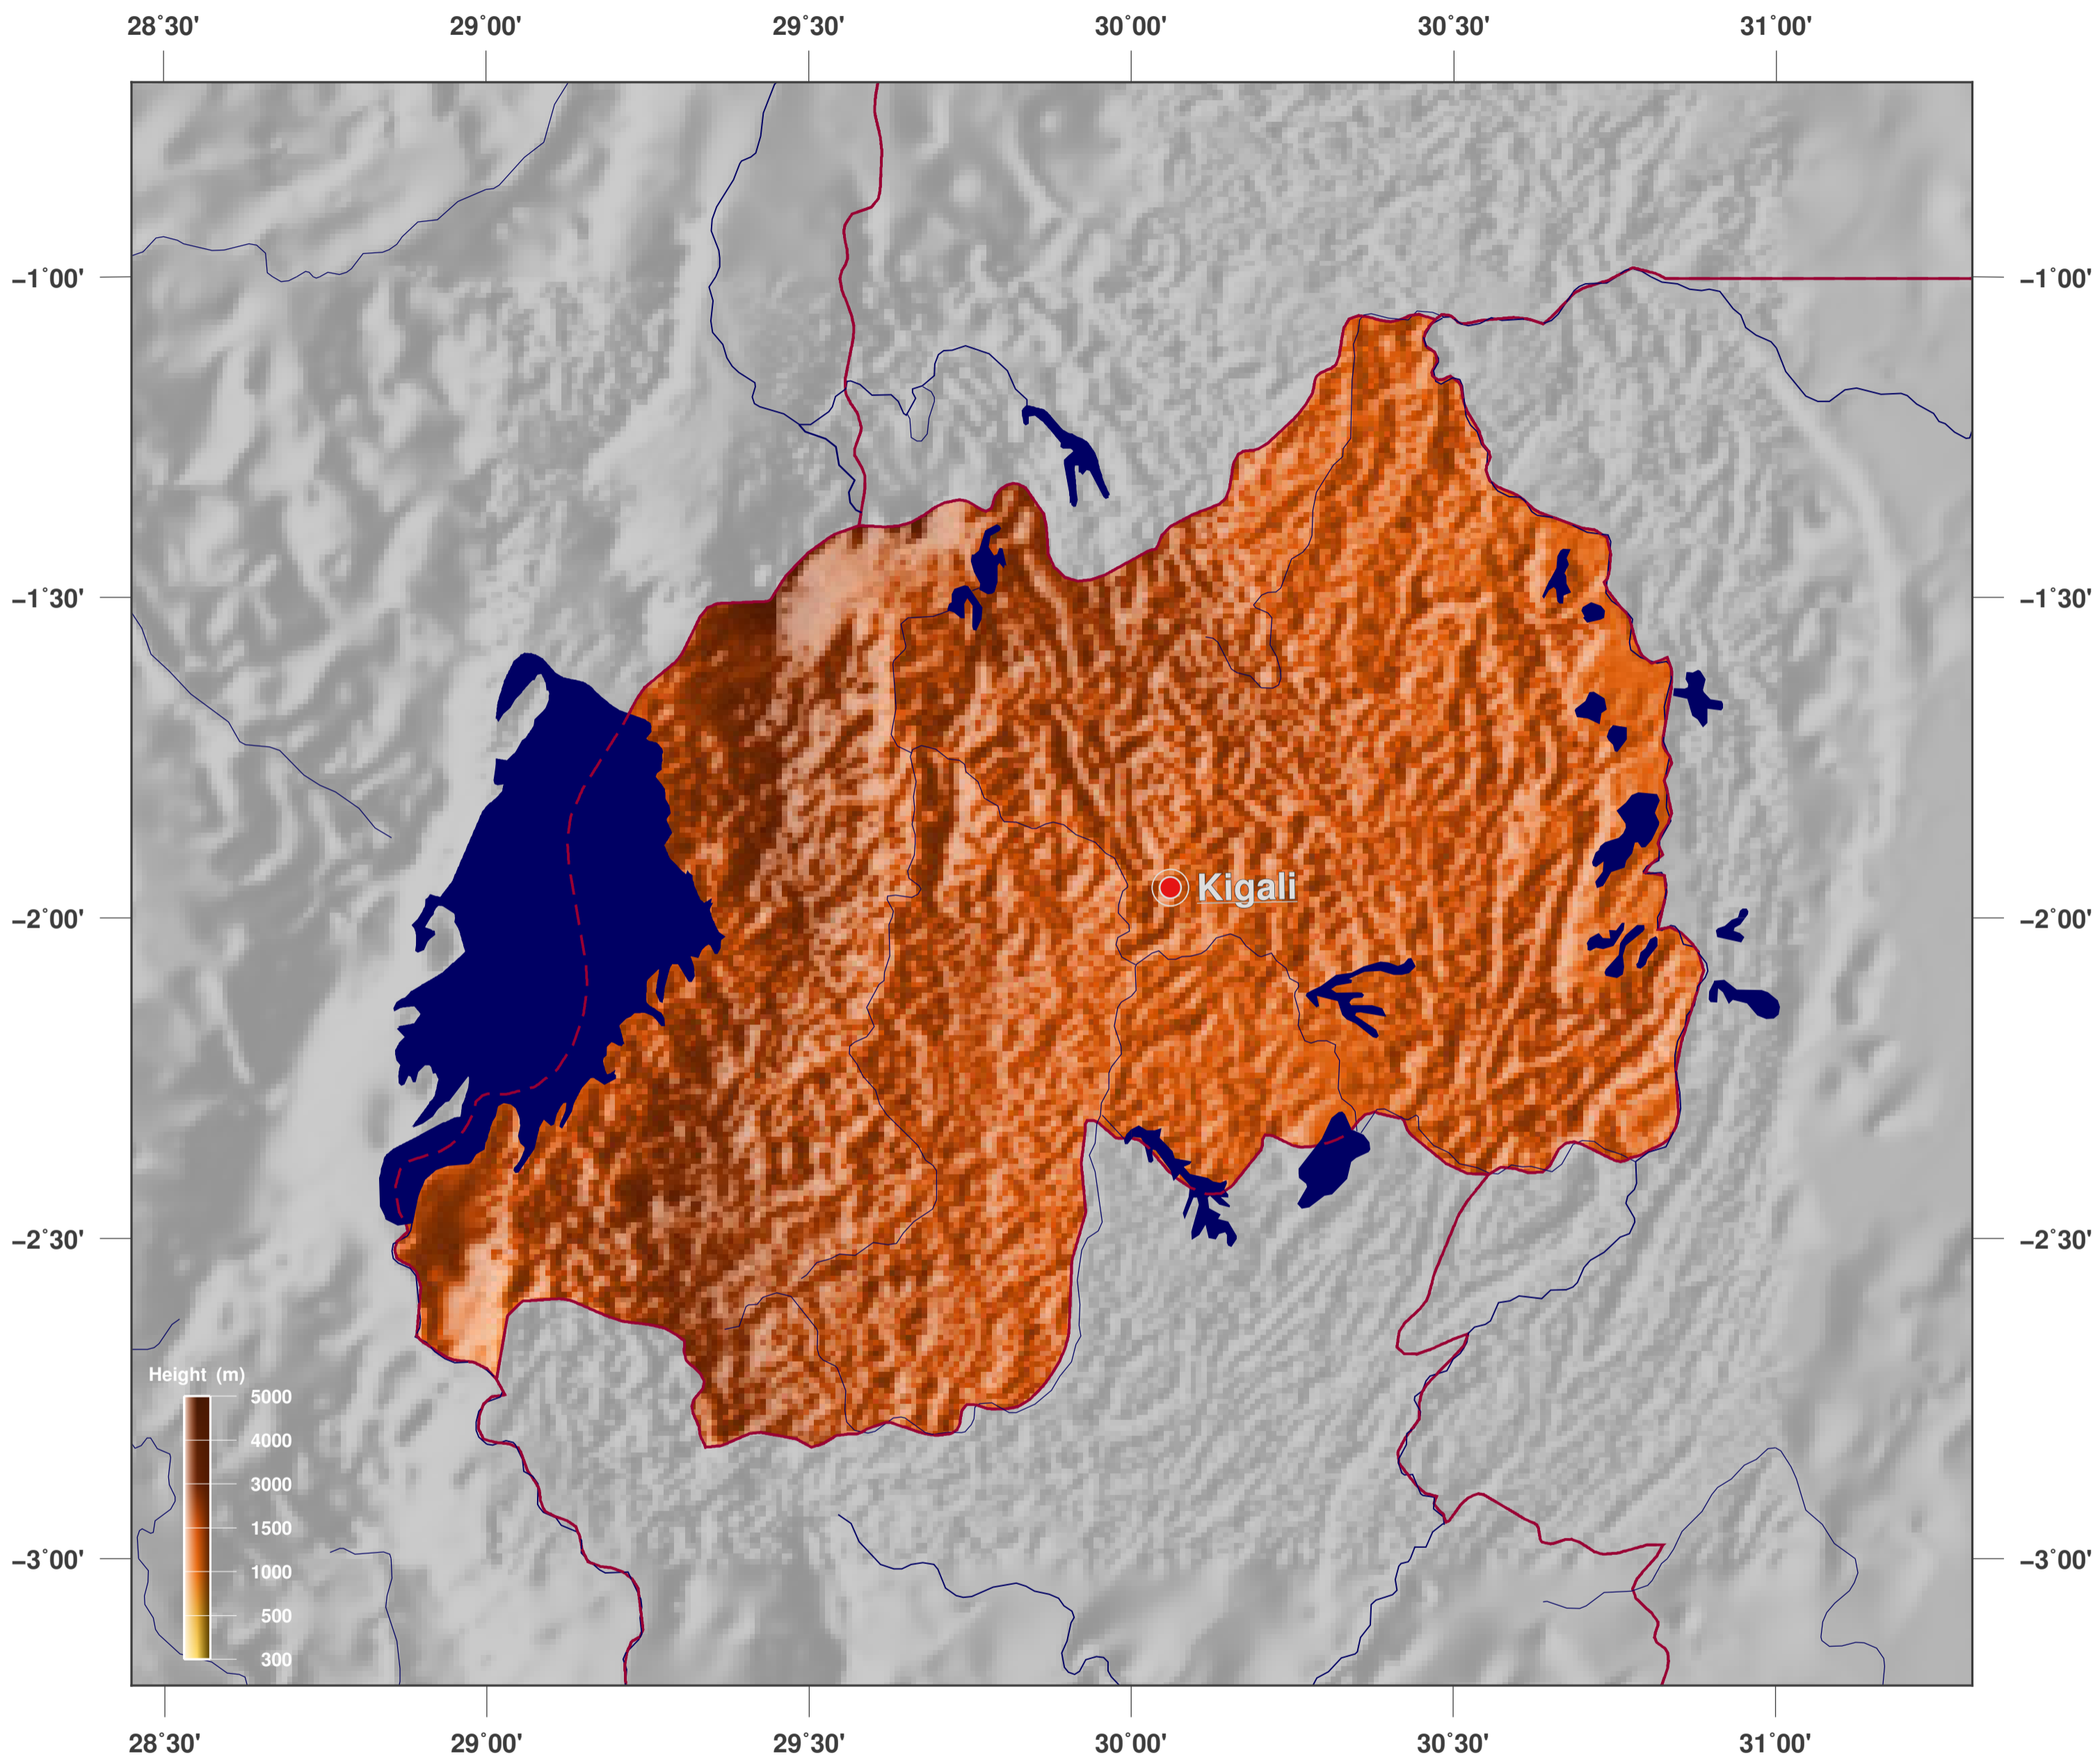

Rwanda: shaded height and relief map

Map-License:

This map is licensed under the CC-BY-3.0 (<http://creativecommons.org/licenses/by/3.0/deed.en>). Please cite the GinkgoMaps-project and link back (<http://www.ginkgomaps.com>).

Parameter and used data:

Map Projection: Lambert (equal area); Map Center: lat -1.95°; lon 29.88°; vector data: Natural Earth (www.naturalearthdata.com) and GSHHG (www.soest.hawaii.edu/pwessel/gshhg); raster data: Geoware (www.geoware-online.com).