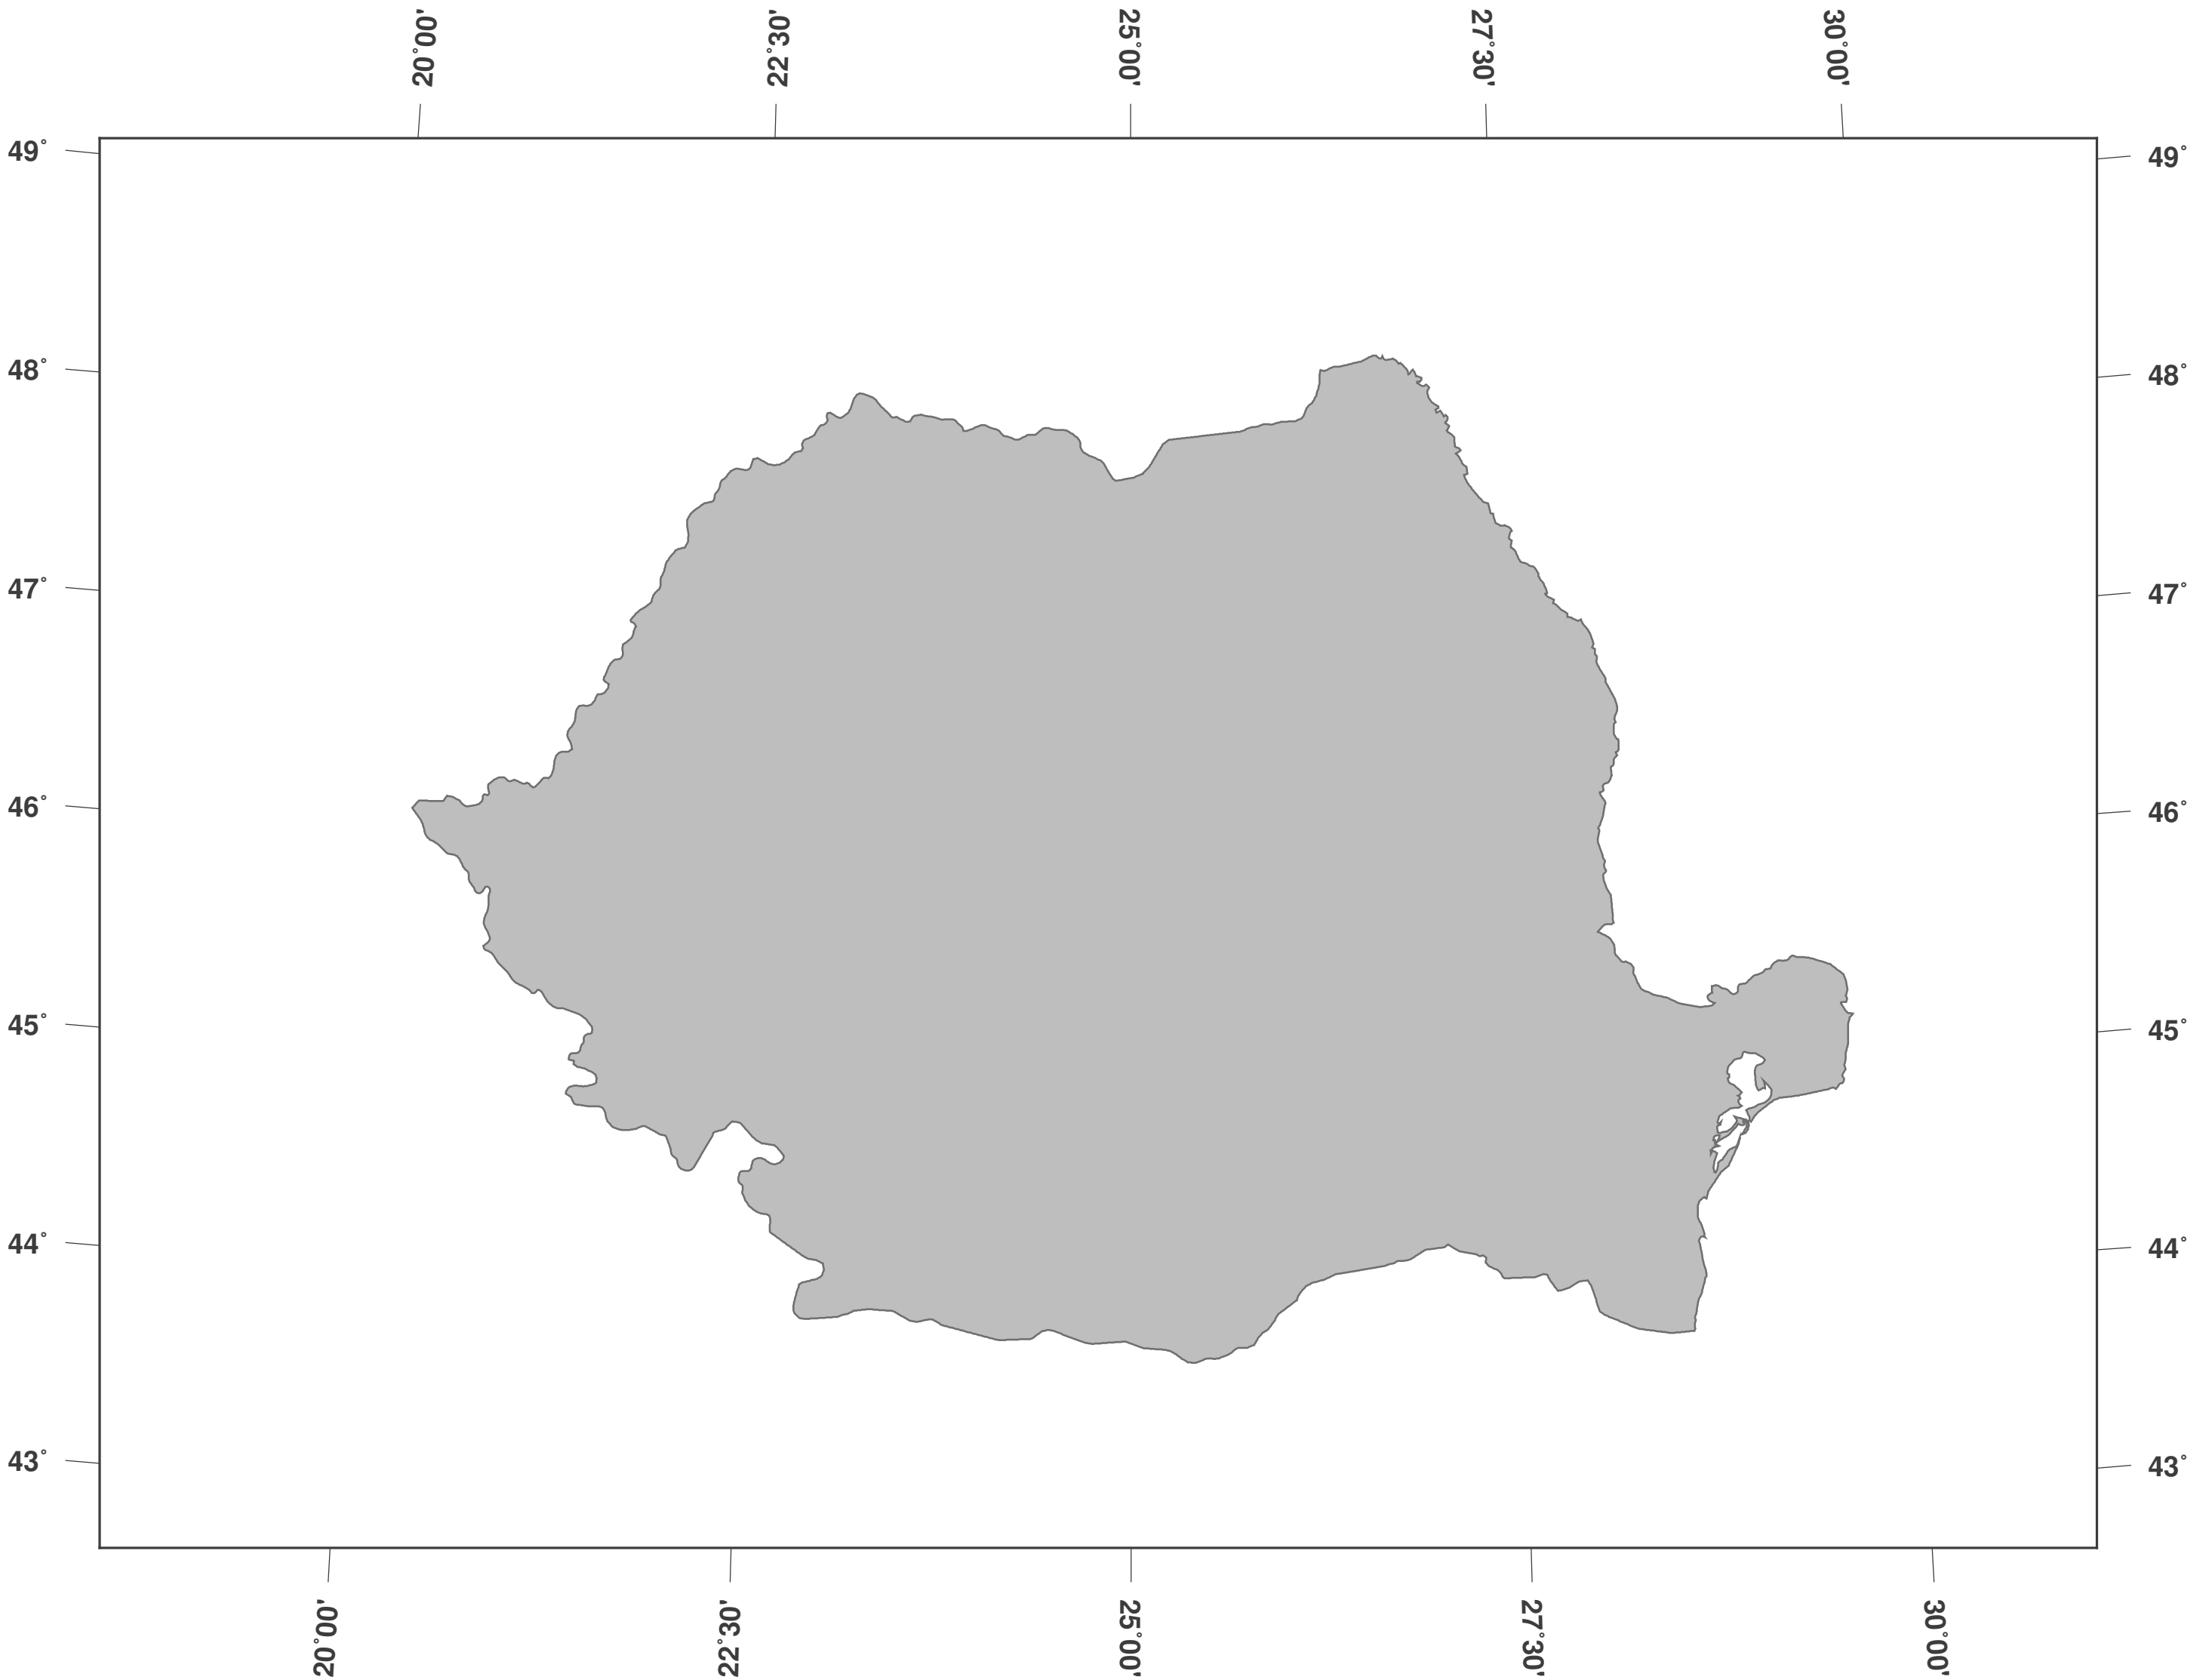

Romania: Outline Map

**GINKGO
MAPS**

Map-License:

This map is licensed under the CC-BY-3.0 (<http://creativecommons.org/licenses/by/3.0/deed.en>). Please cite the GinkgoMaps-project and link back (<http://www.ginkgomaps.com>).

Parameter and used data:

Map Projection: Lambert (equal area); Map Center: lat 45.95°; lon 24.98°; Visualized Data: Natural Earth provided by <http://www.naturalearthdata.com>