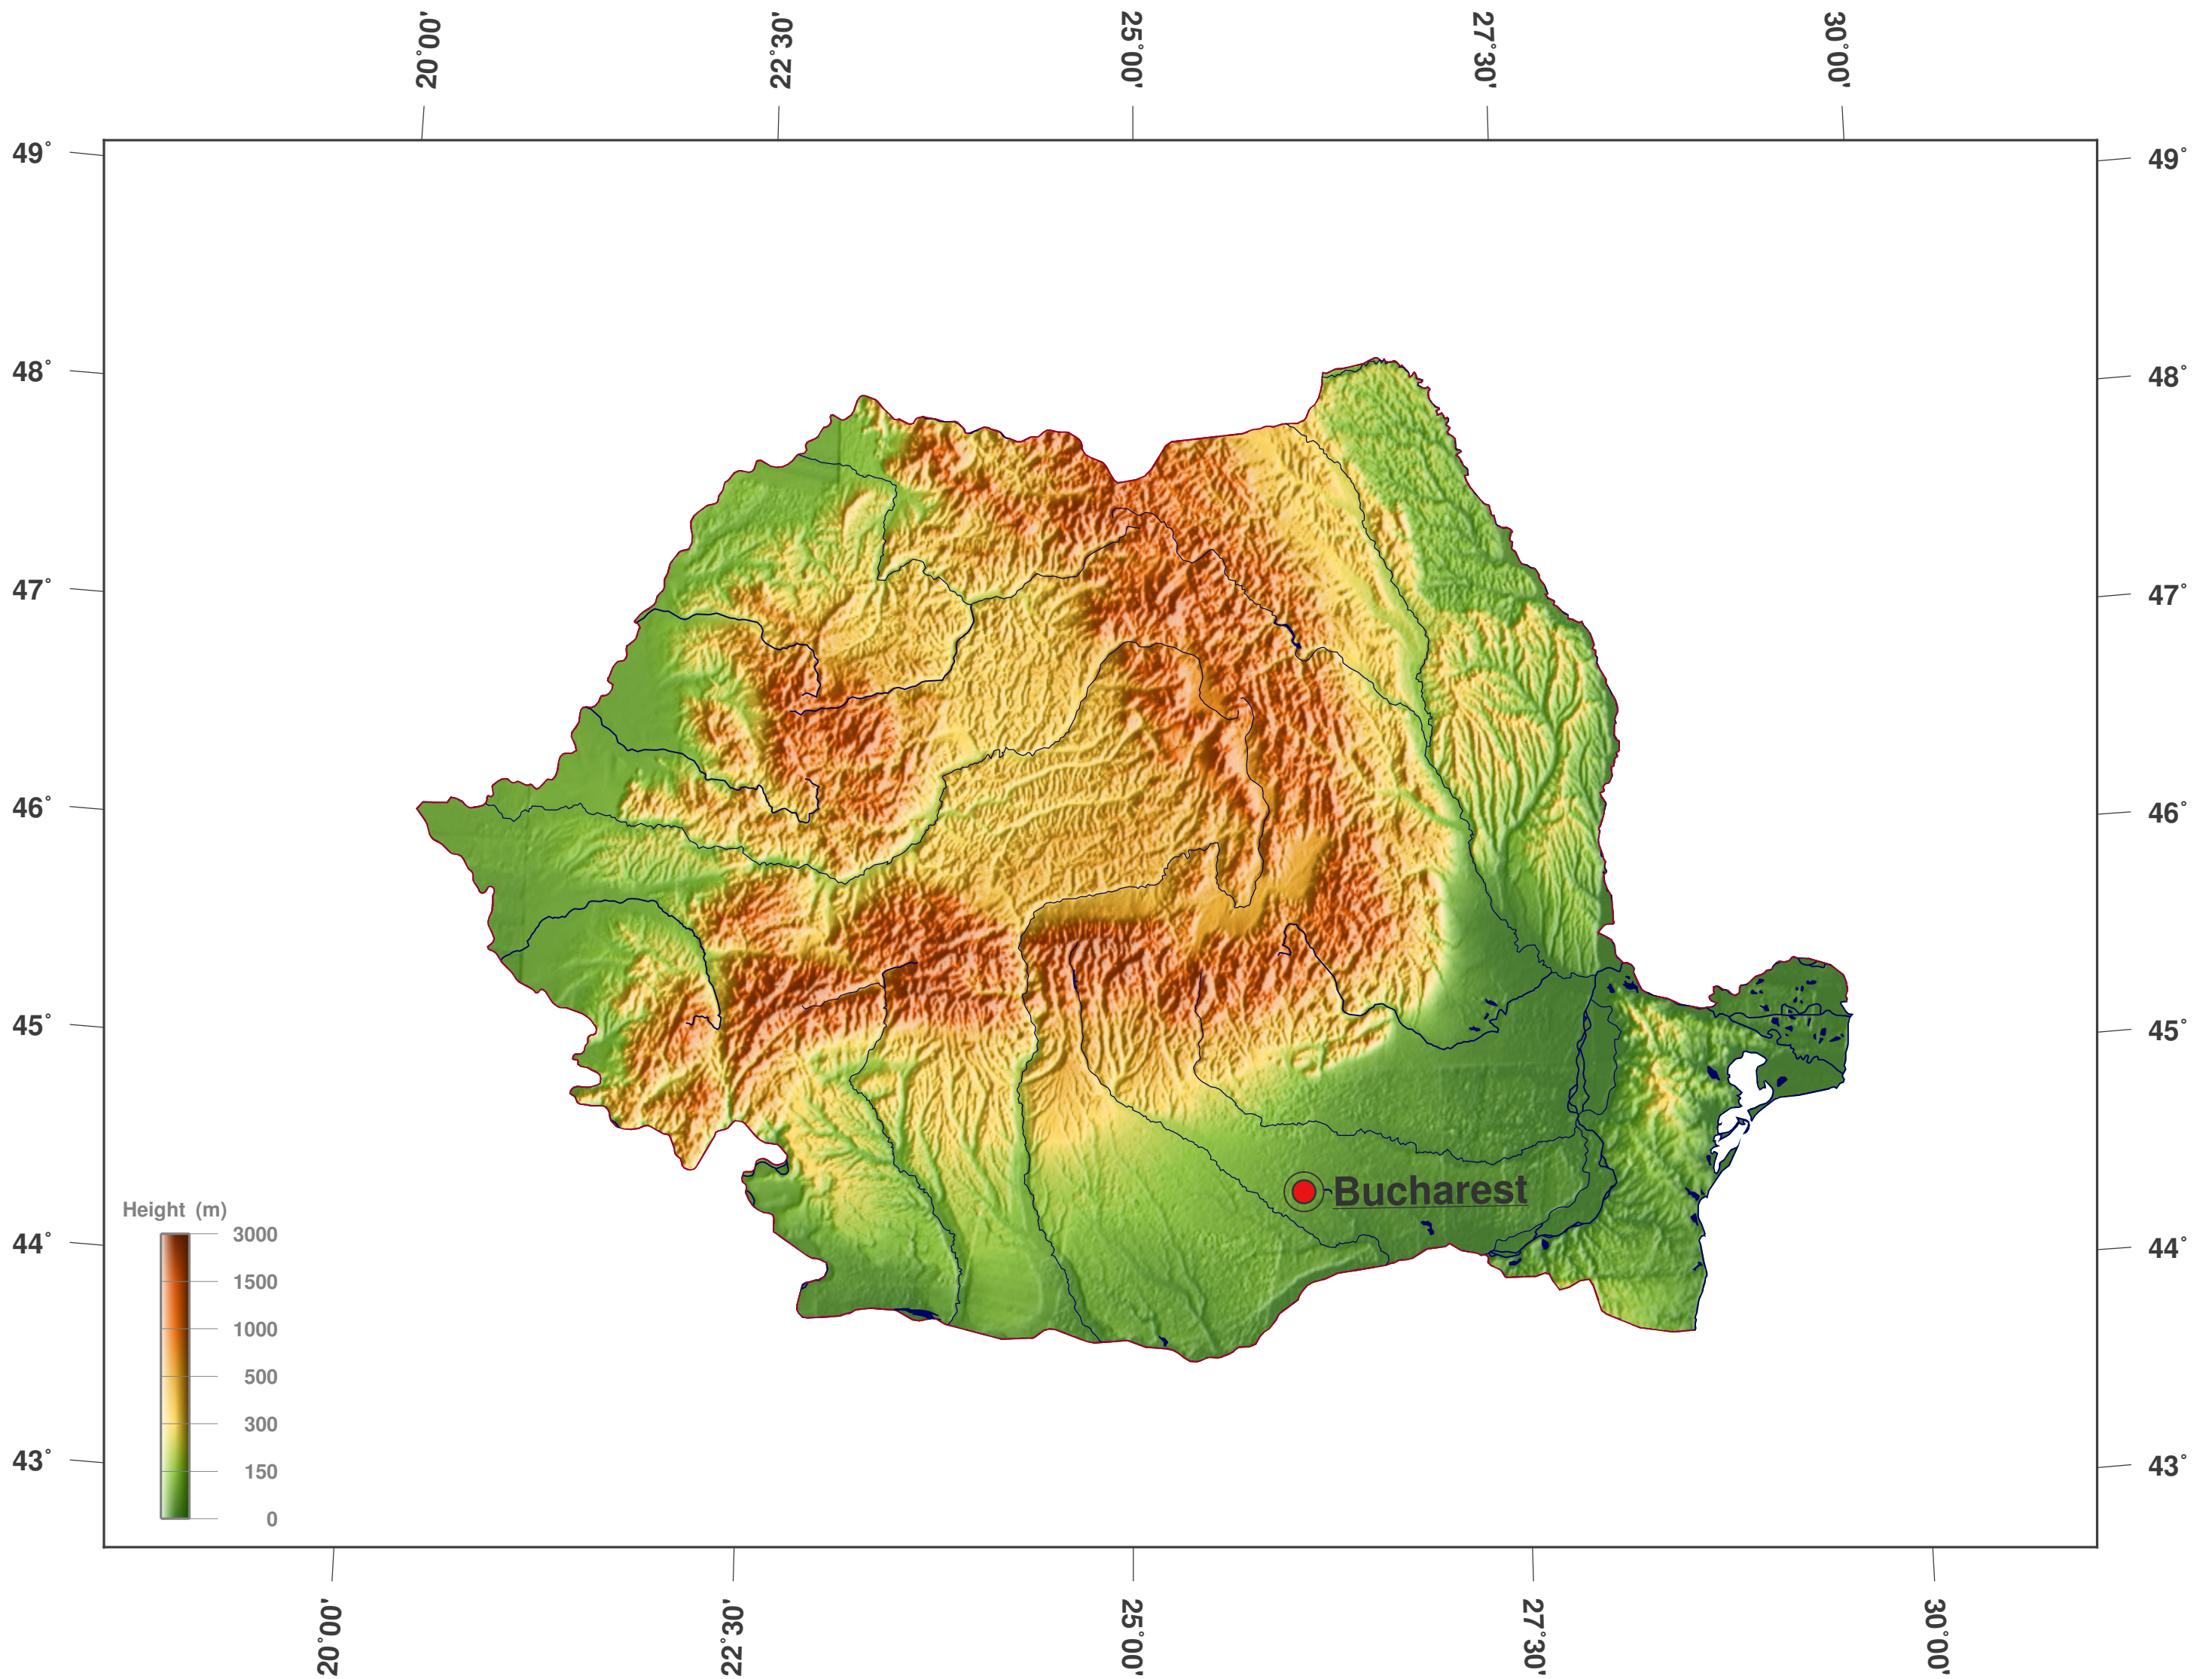

# Romania: shaded height and relief map

**GINKGO  
MAPS**

## Map-License:

This map is licensed under the CC-BY-3.0 (<http://creativecommons.org/licenses/by/3.0/deed.en>). Please cite the GinkgoMaps-project and link back (<http://www.ginkgomaps.com>).

## Parameter and used data:

Map Projection: Lambert (equal area); Map Center: lat 45.95°; lon 24.98°; vector data: Natural Earth ([www.naturalearthdata.com](http://www.naturalearthdata.com)) and GSHHG ([www.soest.hawaii.edu/pwessel/gshhg](http://www.soest.hawaii.edu/pwessel/gshhg)); raster data: Geoware ([www.geoware-online.com](http://www.geoware-online.com)).