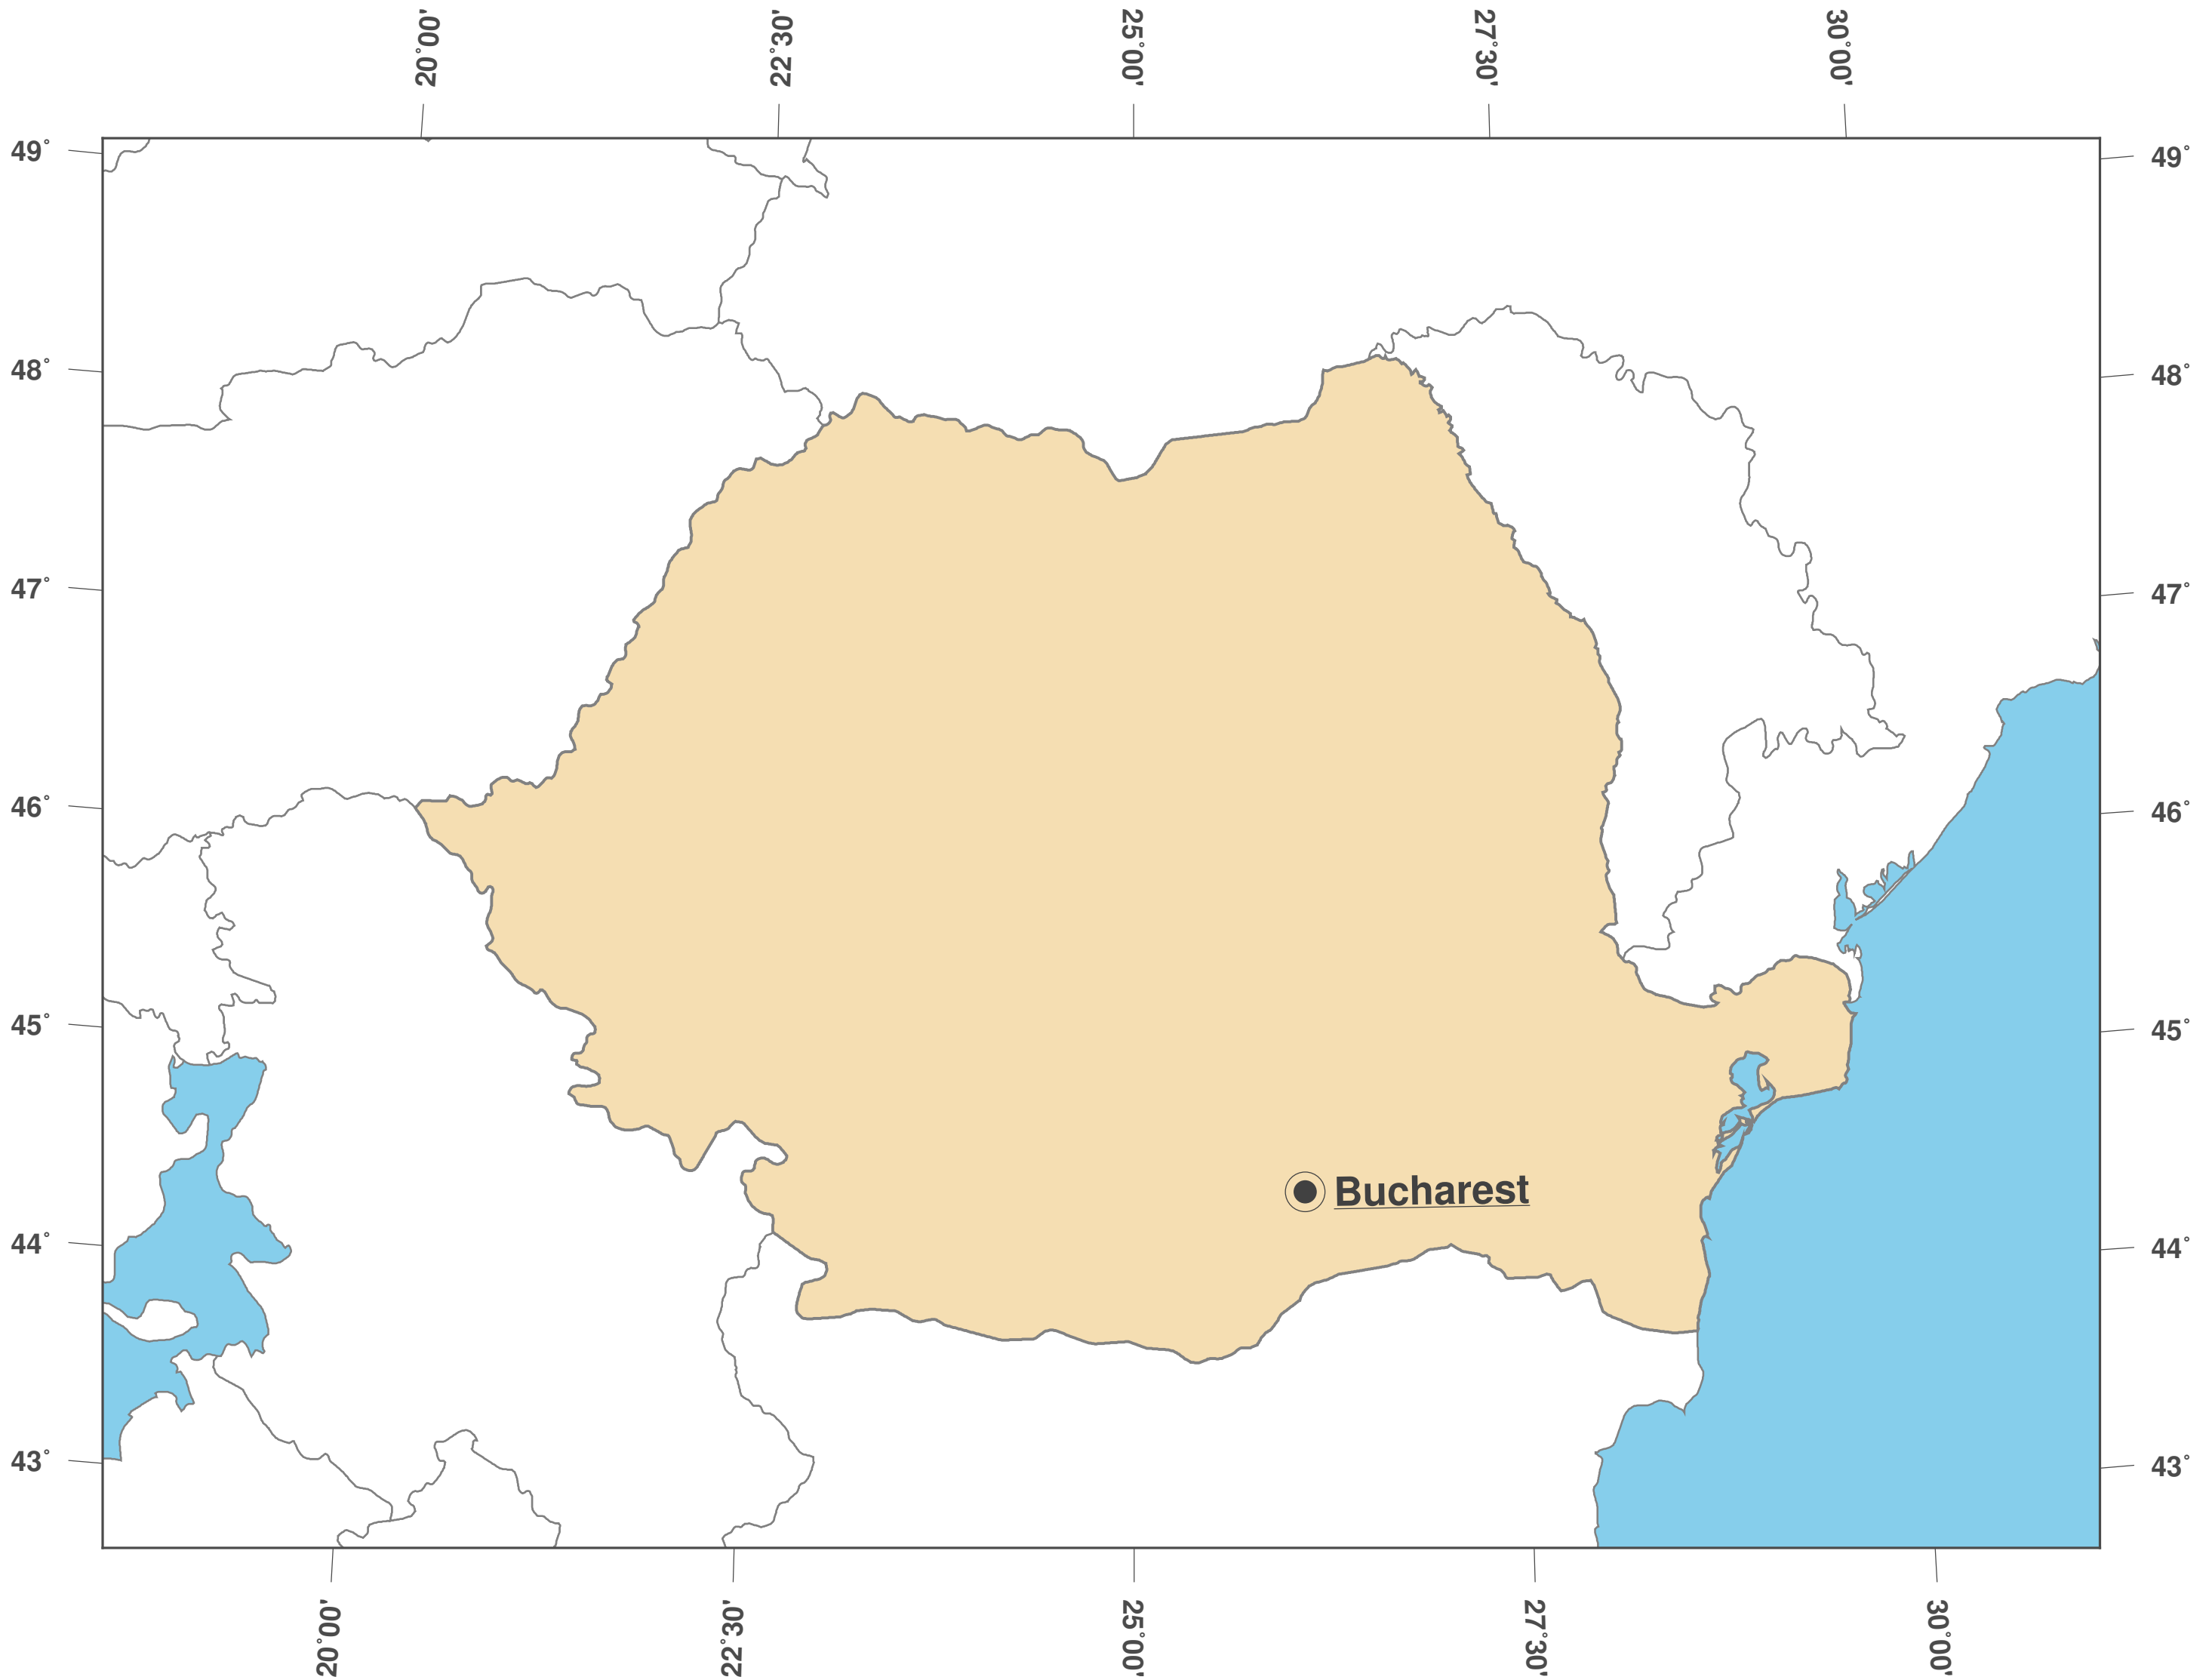

Romania: Outline Map II

**GINKGO
MAPS**

Map-License:

This map is licensed under the CC-BY-3.0 (<http://creativecommons.org/licenses/by/3.0/deed.en>). Please cite the GinkgoMaps-project and link back (<http://www.ginkgomaps.com>).

Parameter and used data:

Map Projection: Lambert (equal area); Map Center: lat 45.95° lon 24.98°; vector data: political borders by Natural Earth provided by <http://www.naturalearthdata.com>