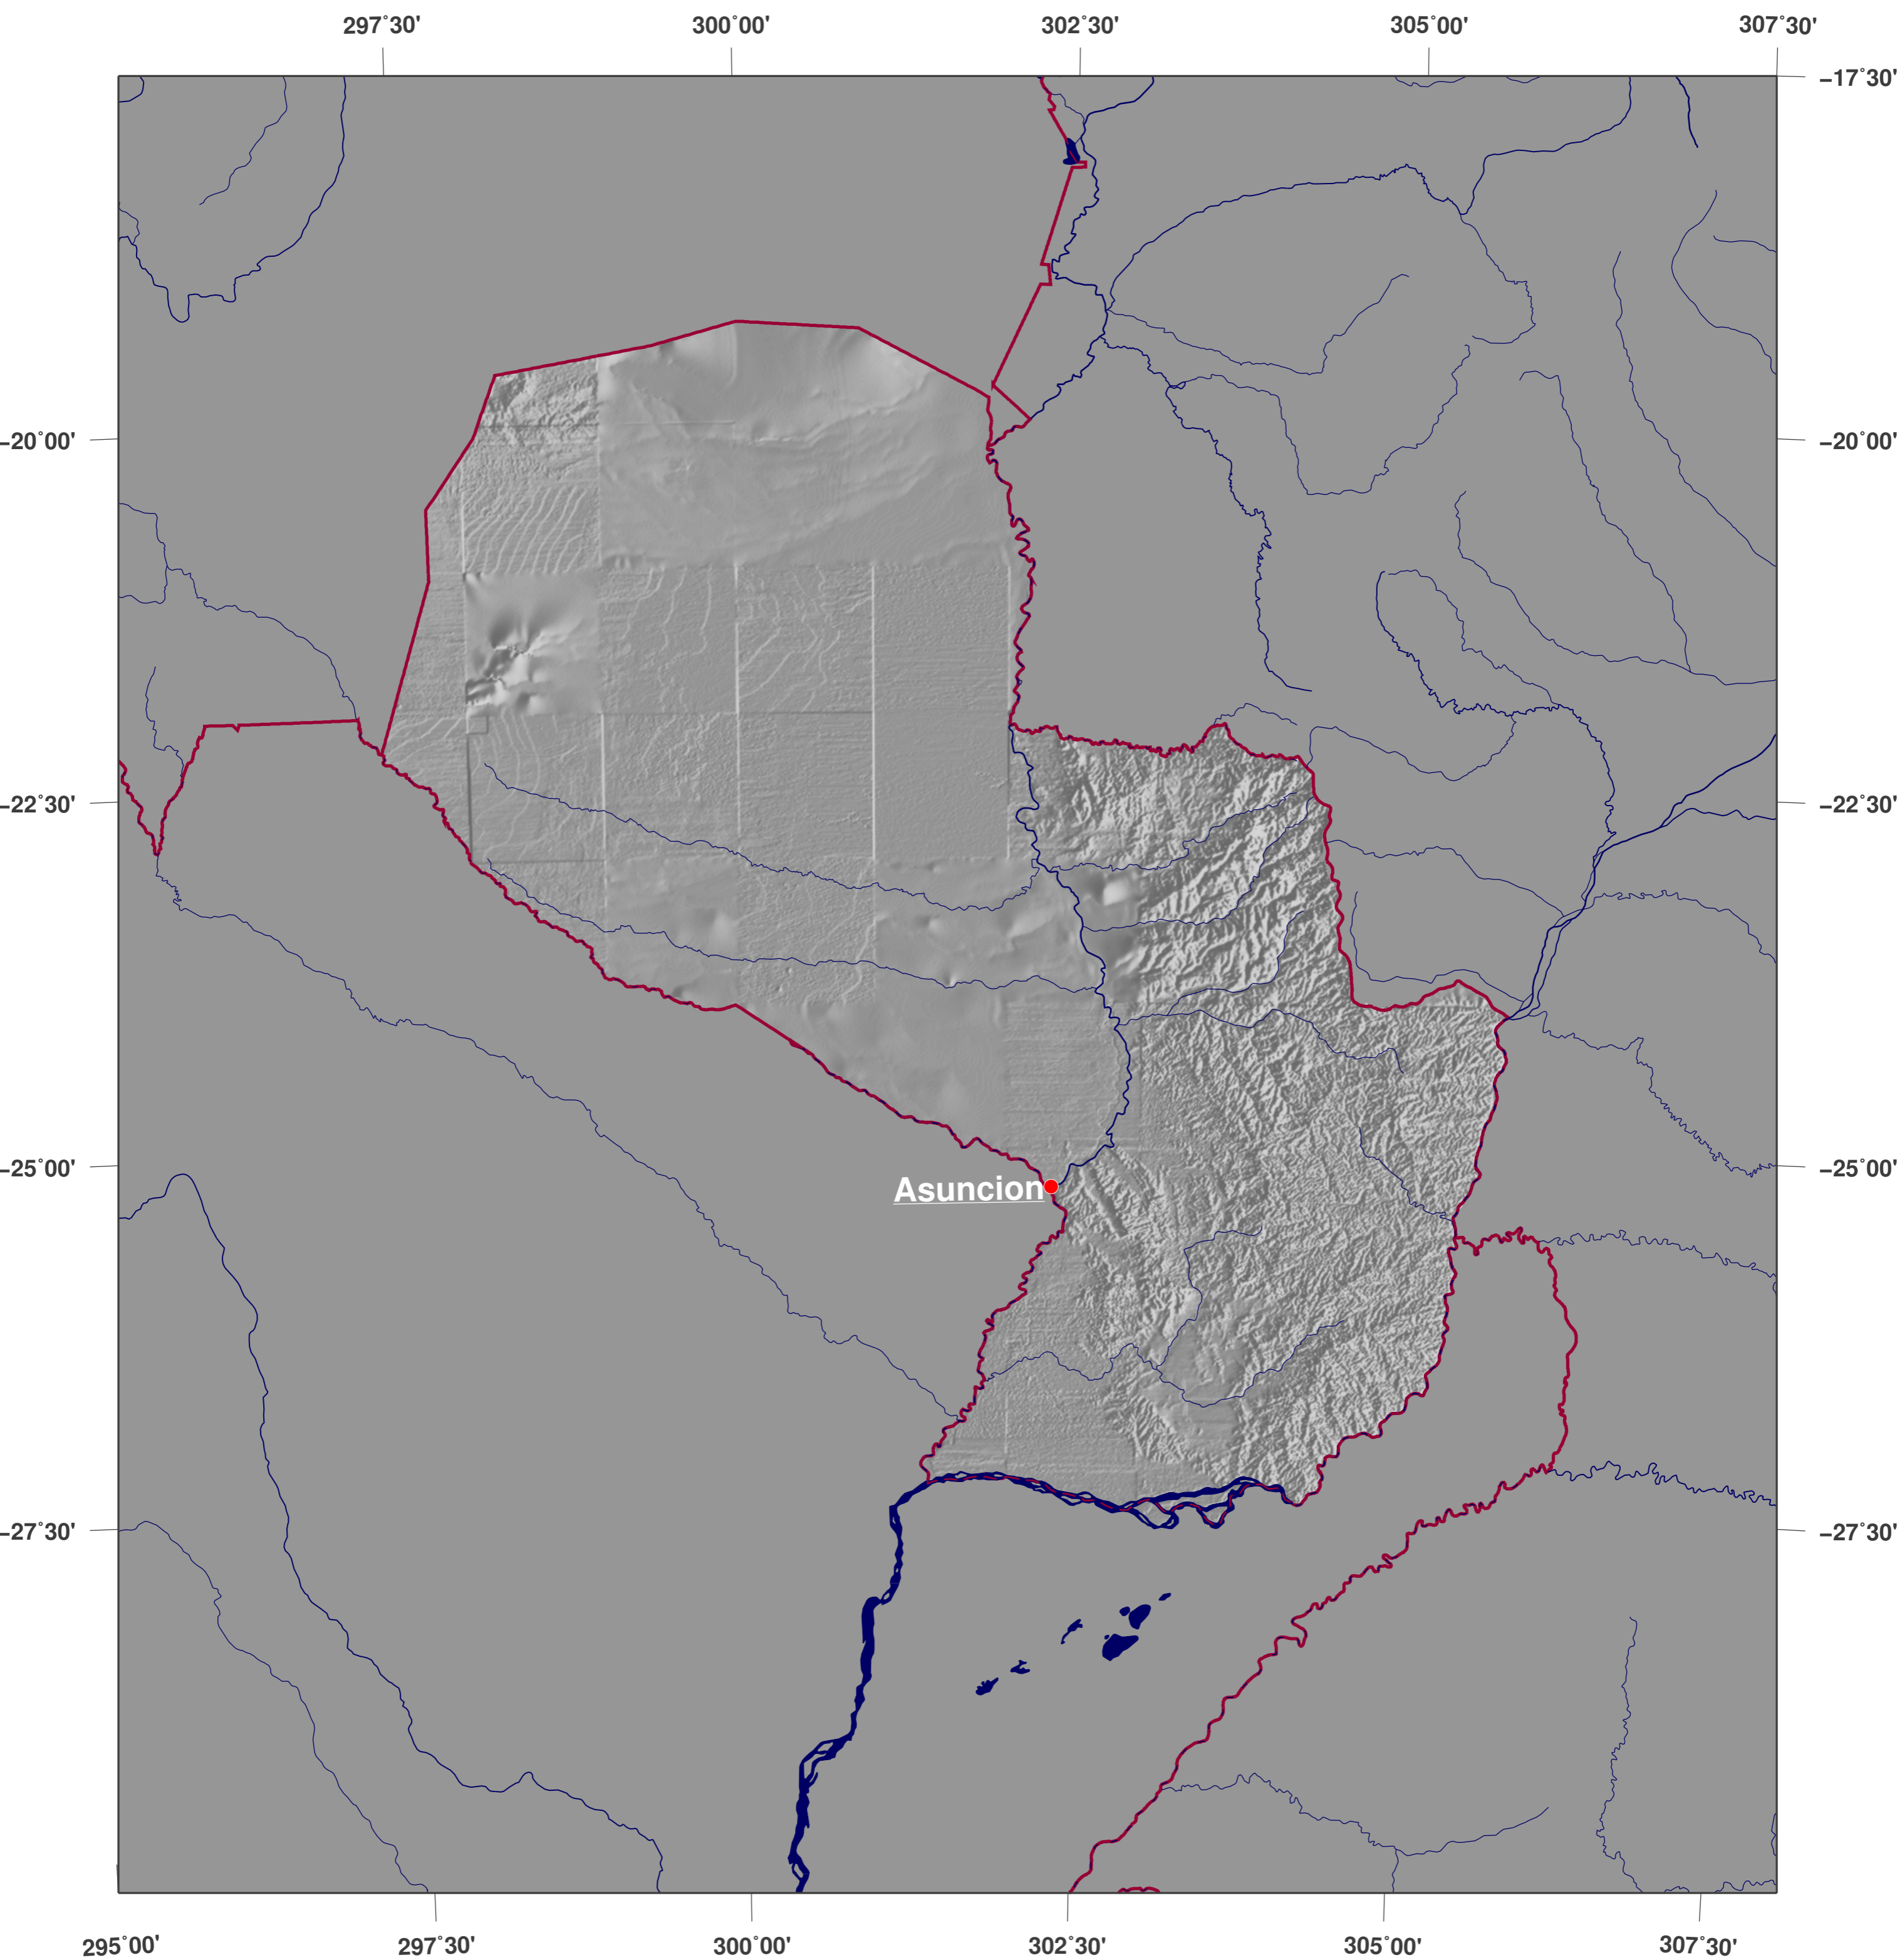

Paraguay: shaded relief map

**GINKGO
MAPS**

Map-License:

This map is licensed under the Creative Commons Attribution 3.0 License (<http://creativecommons.org/licenses/by/3.0/>). Please cite the GinkgoMaps-project or link back (<http://www.ginkgomaps.com>).

Parameter and used data:

Map Projection: Lambert (equal area); Map Center: lat -23.45°; lon -58.45°; vector data: GSHHS and political borders by GMT (gmt.soest.hawaii.edu); raster data: 30sec dtm-blend of GTOPO30, ICBAO, TOPO6.2, and ETOPO5 provided by Geoware (<http://www.geoware-online.com>)