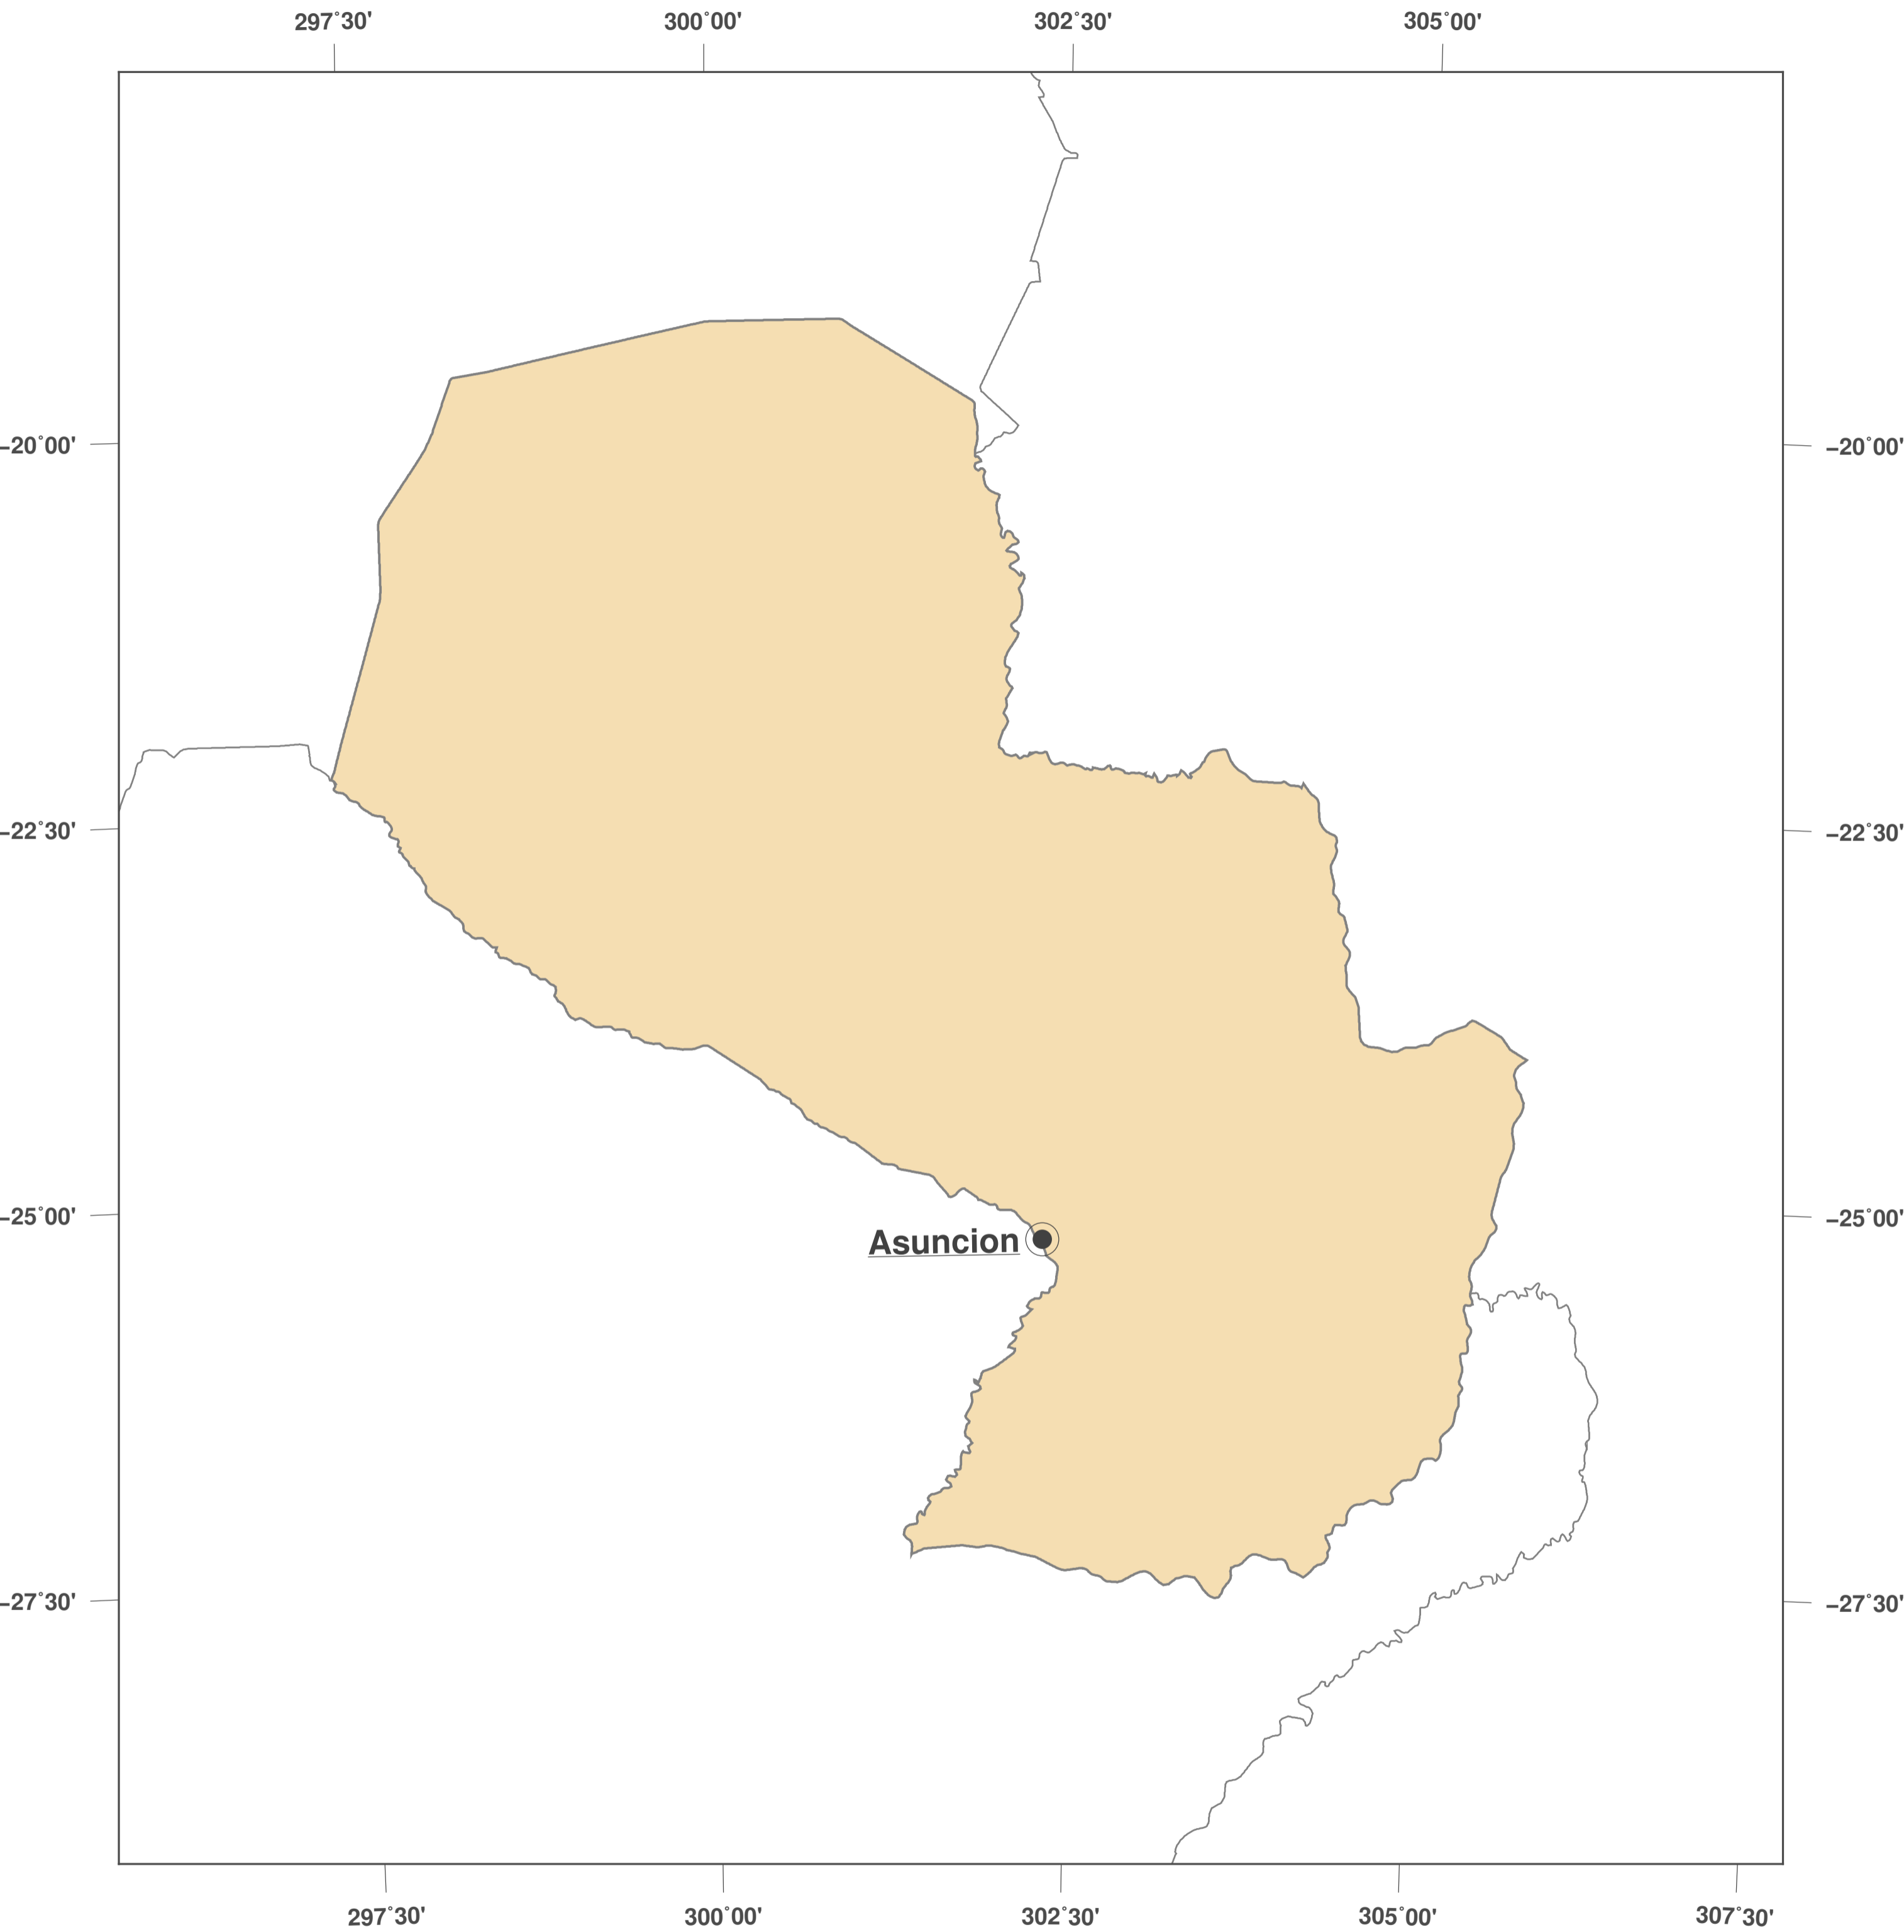

# Paraguay: Outline Map II

**GINKGO  
MAPS**

**Map-License:**

This map is licensed under the CC-BY-3.0 (<http://creativecommons.org/licenses/by/3.0/deed.en>). Please cite the GinkgoMaps-project and link back (<http://www.ginkgomaps.com>).

**Parameter and used data:**

Map Projection: Lambert (equal area); Map Center: lat -23.45° lon -58.45°; vector data: political borders by Natural Earth provided by <http://www.naturalearthdata.com>