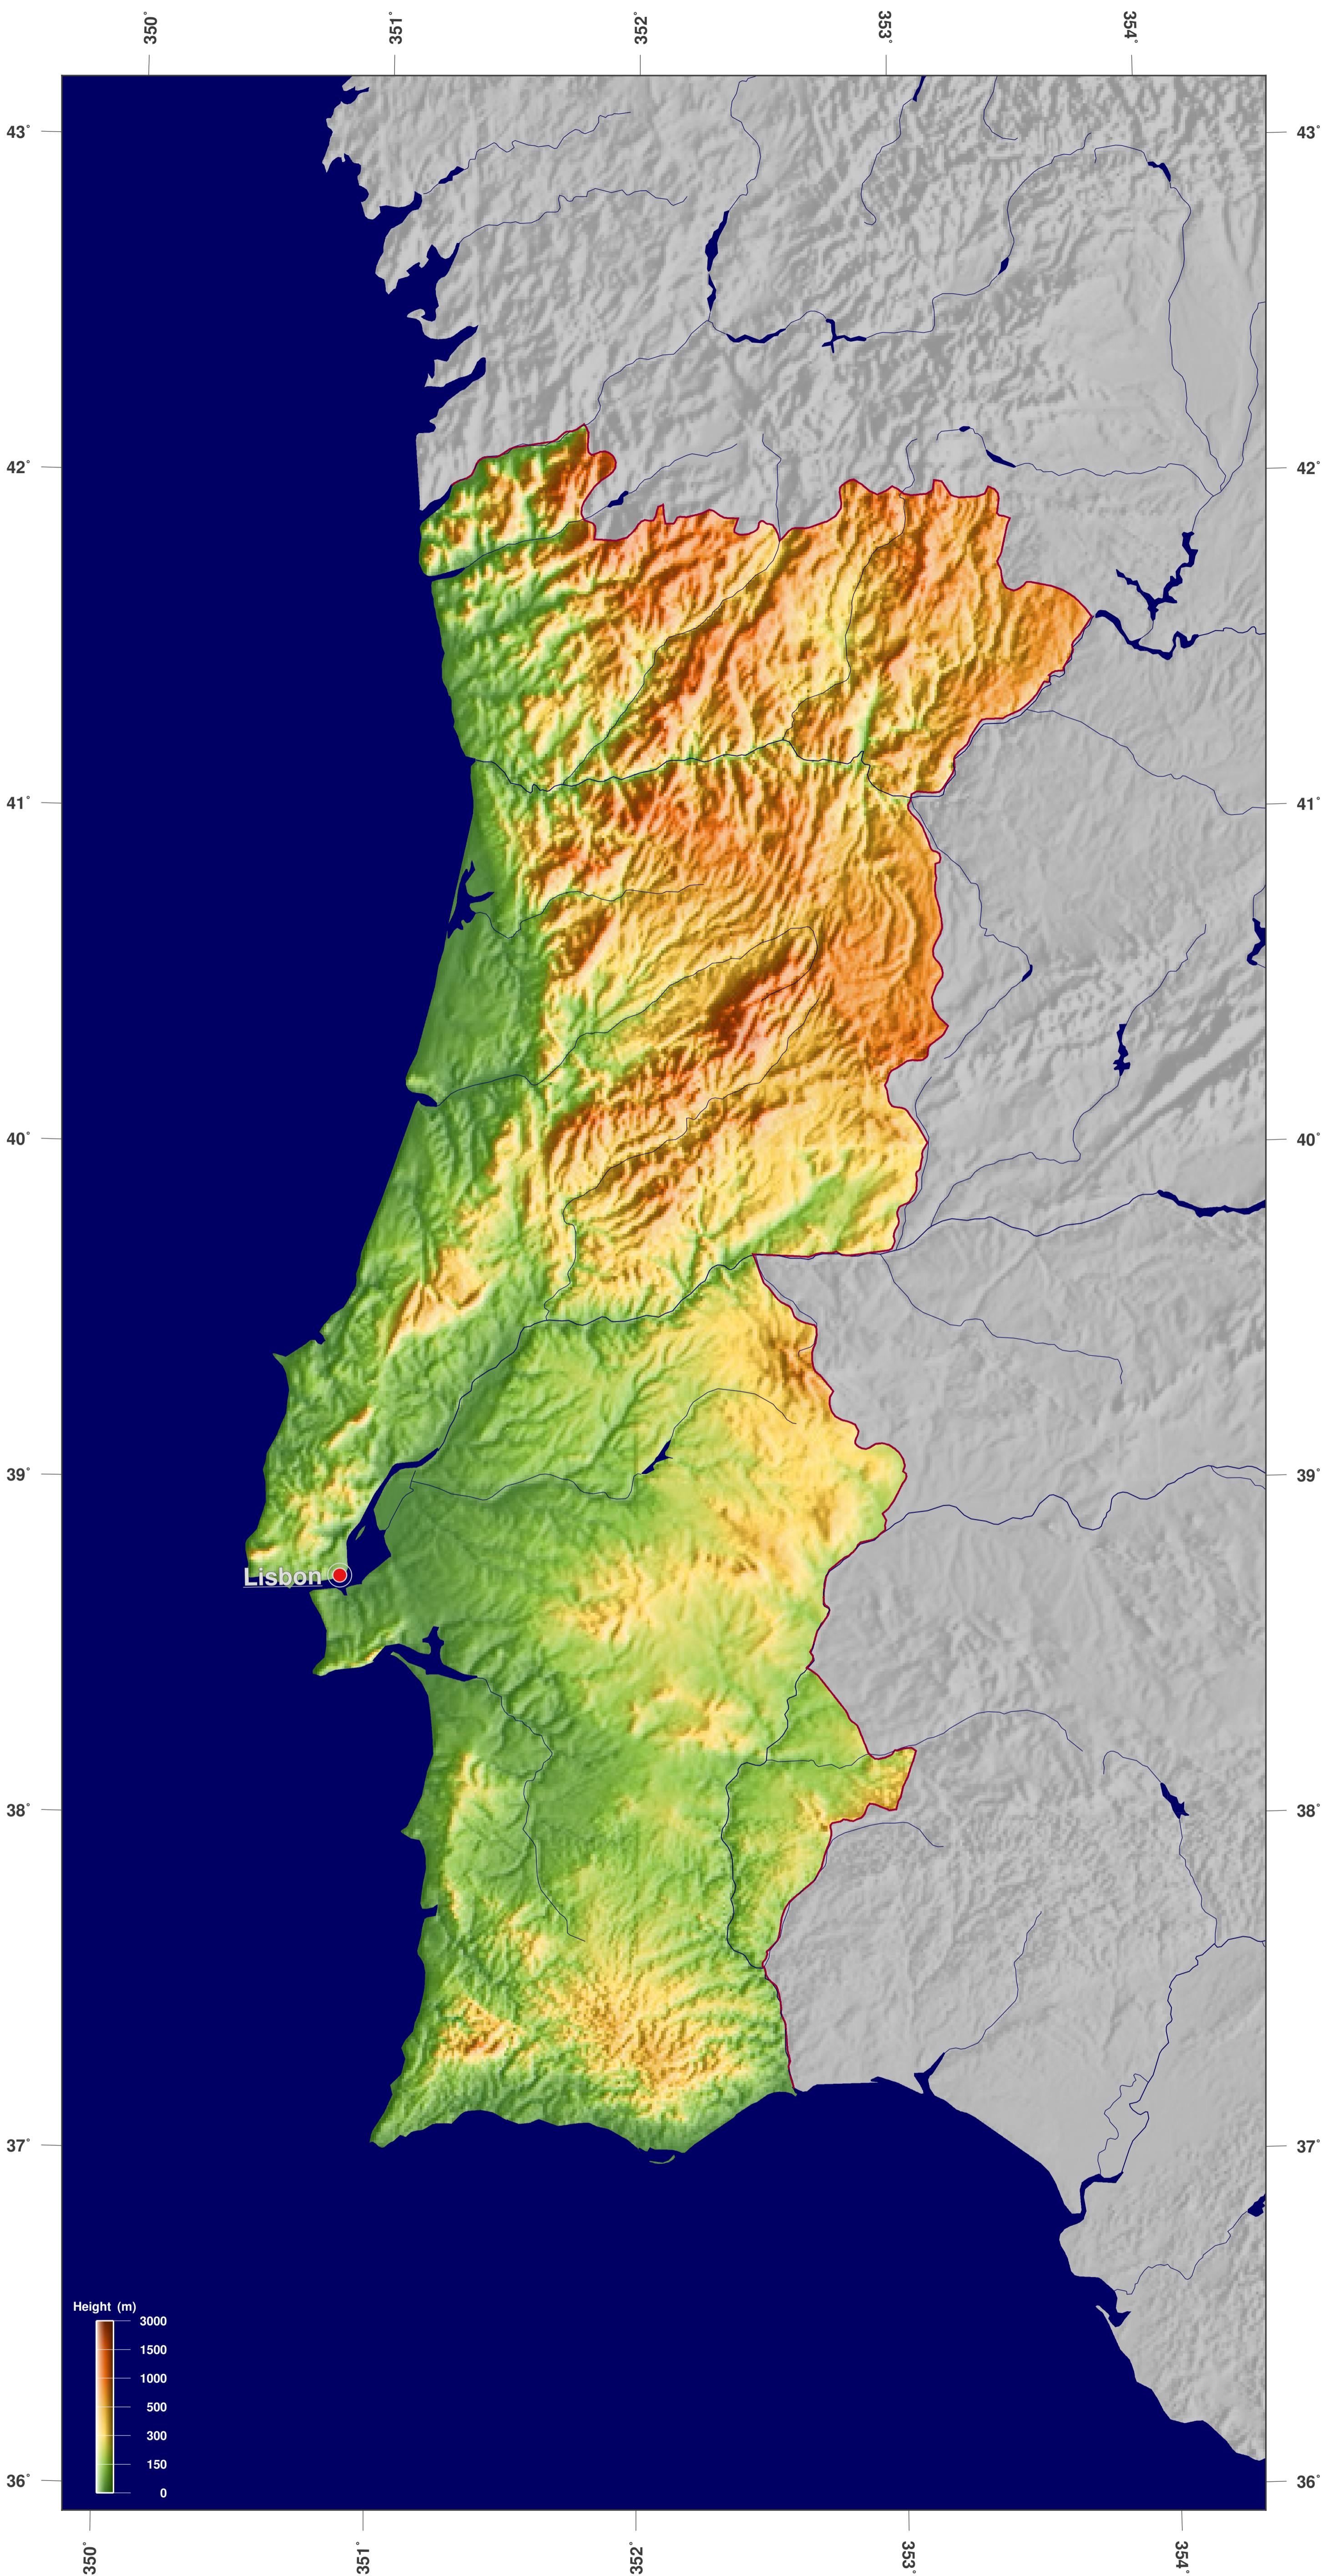

Portugal: shaded height and relief map

**GINKGO
MAPS**

Map-License:

This map is licensed under the CC-BY-3.0 (<http://creativecommons.org/licenses/by/3.0/deed.en>). Please cite the GinkgoMaps-project and link back (<http://www.ginkgomaps.com>).

Parameter and used data:

Map Projection: Lambert (equal area); Map Center: lat 39.55°; lon -7.84°; vector data: Natural Earth (www.naturalearthdata.com) and GSHHG (www.soest.hawaii.edu/pwessel/gshhg); raster data: Geoware (www.geoware-online.com).