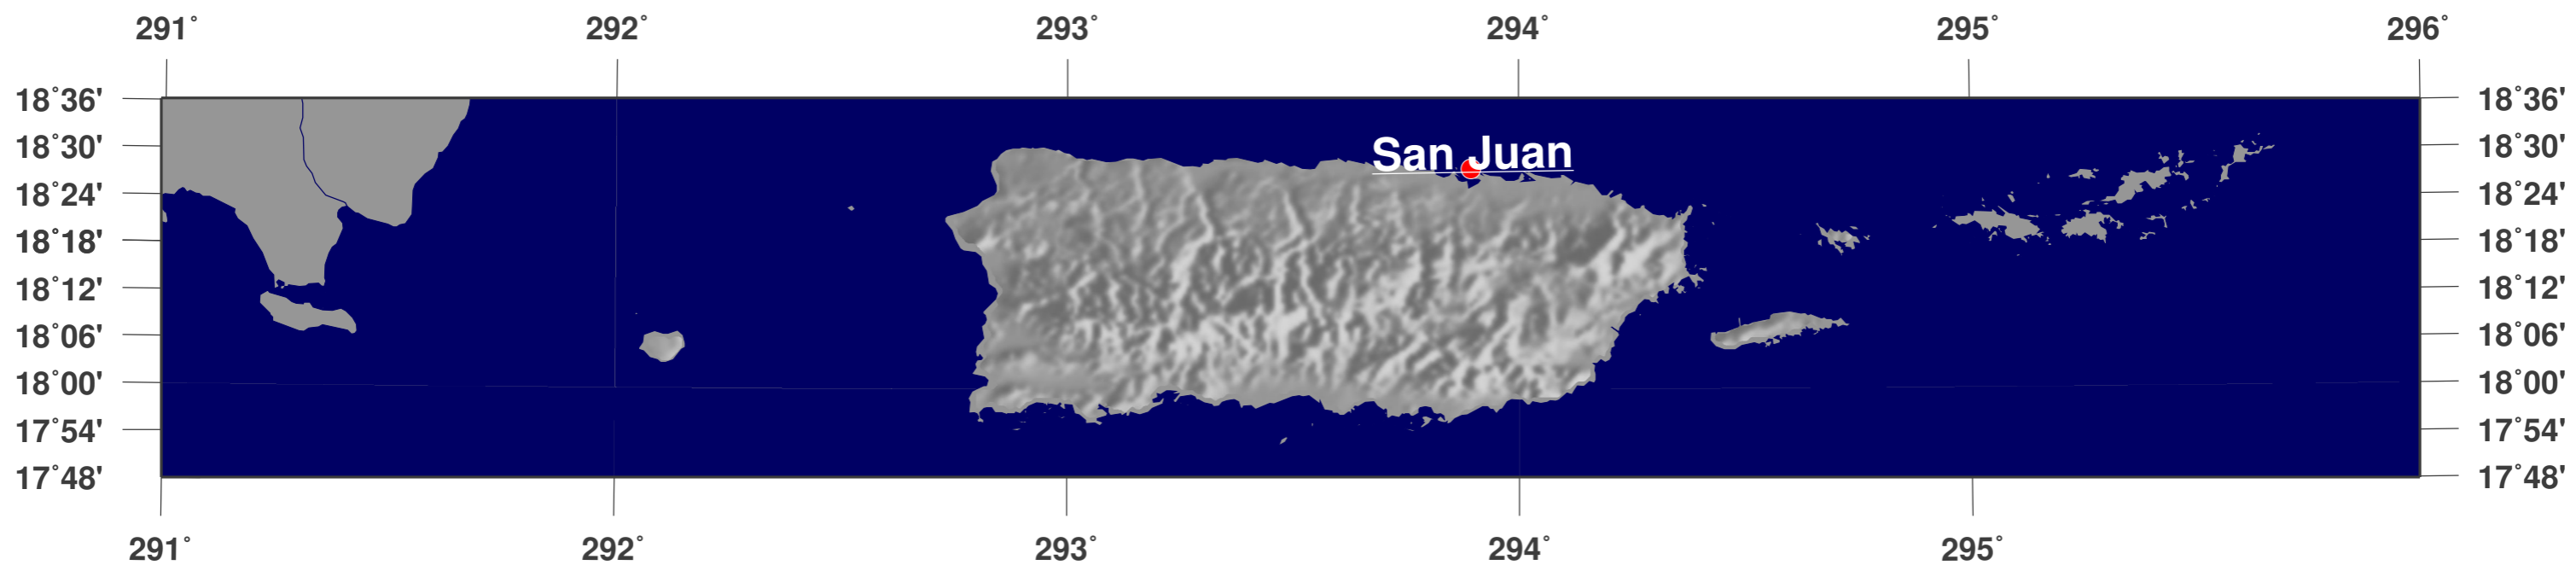

Puerto Rico: shaded relief map

**GINKGO
MAPS**

Map-License:

This map is licensed under the Creative Commons Attribution 3.0 License (<http://creativecommons.org/licenses/by/3.0/>). Please cite the GinkgoMaps-project or link back (<http://www.ginkgomaps.com>).

Parameter and used data:

Map Projection: Lambert (equal area); Map Center: lat 18.22°; lon -66.59°; vector data: GSHHS and political borders by GMT (gmt.soest.hawaii.edu); raster data: 30sec dtm-blend of GTOPO30, ICBAO, TOPO6.2, and ETOPO5 provided by Geoware (<http://www.geoware-online.com>)