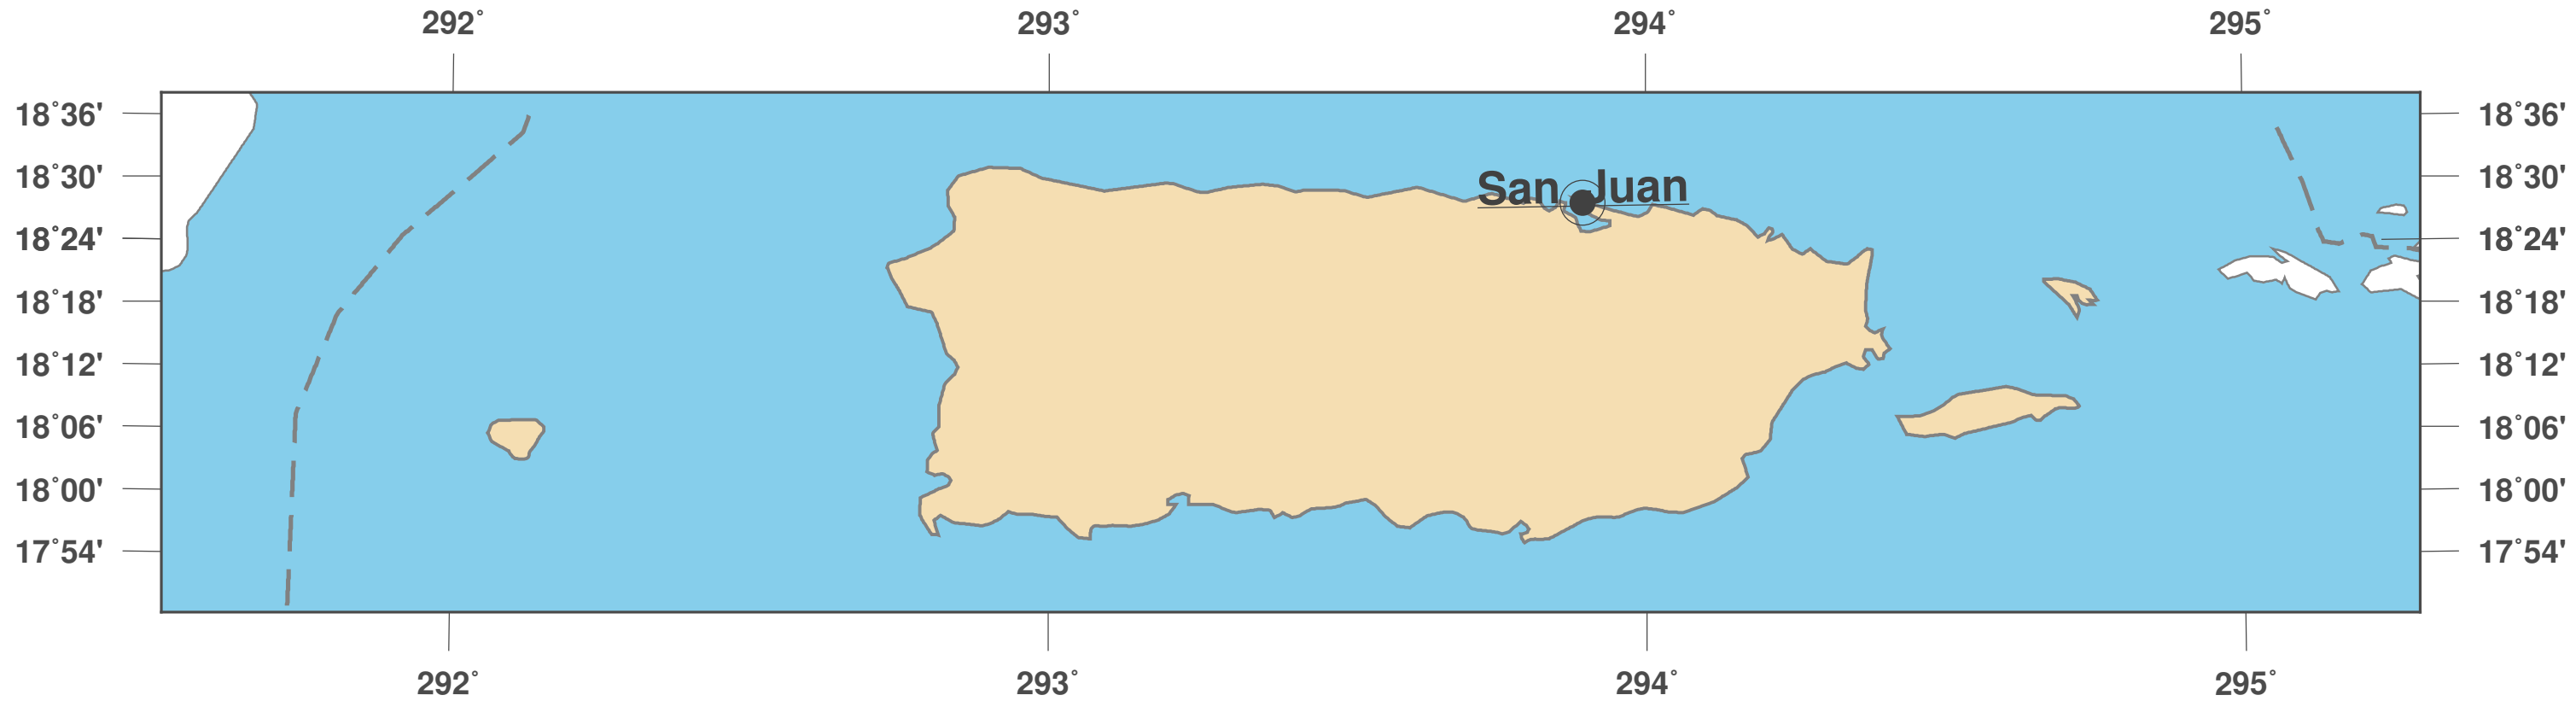

Puerto Rico: Outline Map II

**GINKGO
MAPS**

Map-License:

This map is licensed under the CC-BY-3.0 (<http://creativecommons.org/licenses/by/3.0/deed.en>). Please cite the GinkgoMaps-project and link back (<http://www.ginkgomaps.com>).

Parameter and used data:

Map Projection: Lambert (equal area); Map Center: lat 18.22° lon -66.59°; vector data: political borders by Natural Earth provided by <http://www.naturalearthdata.com>