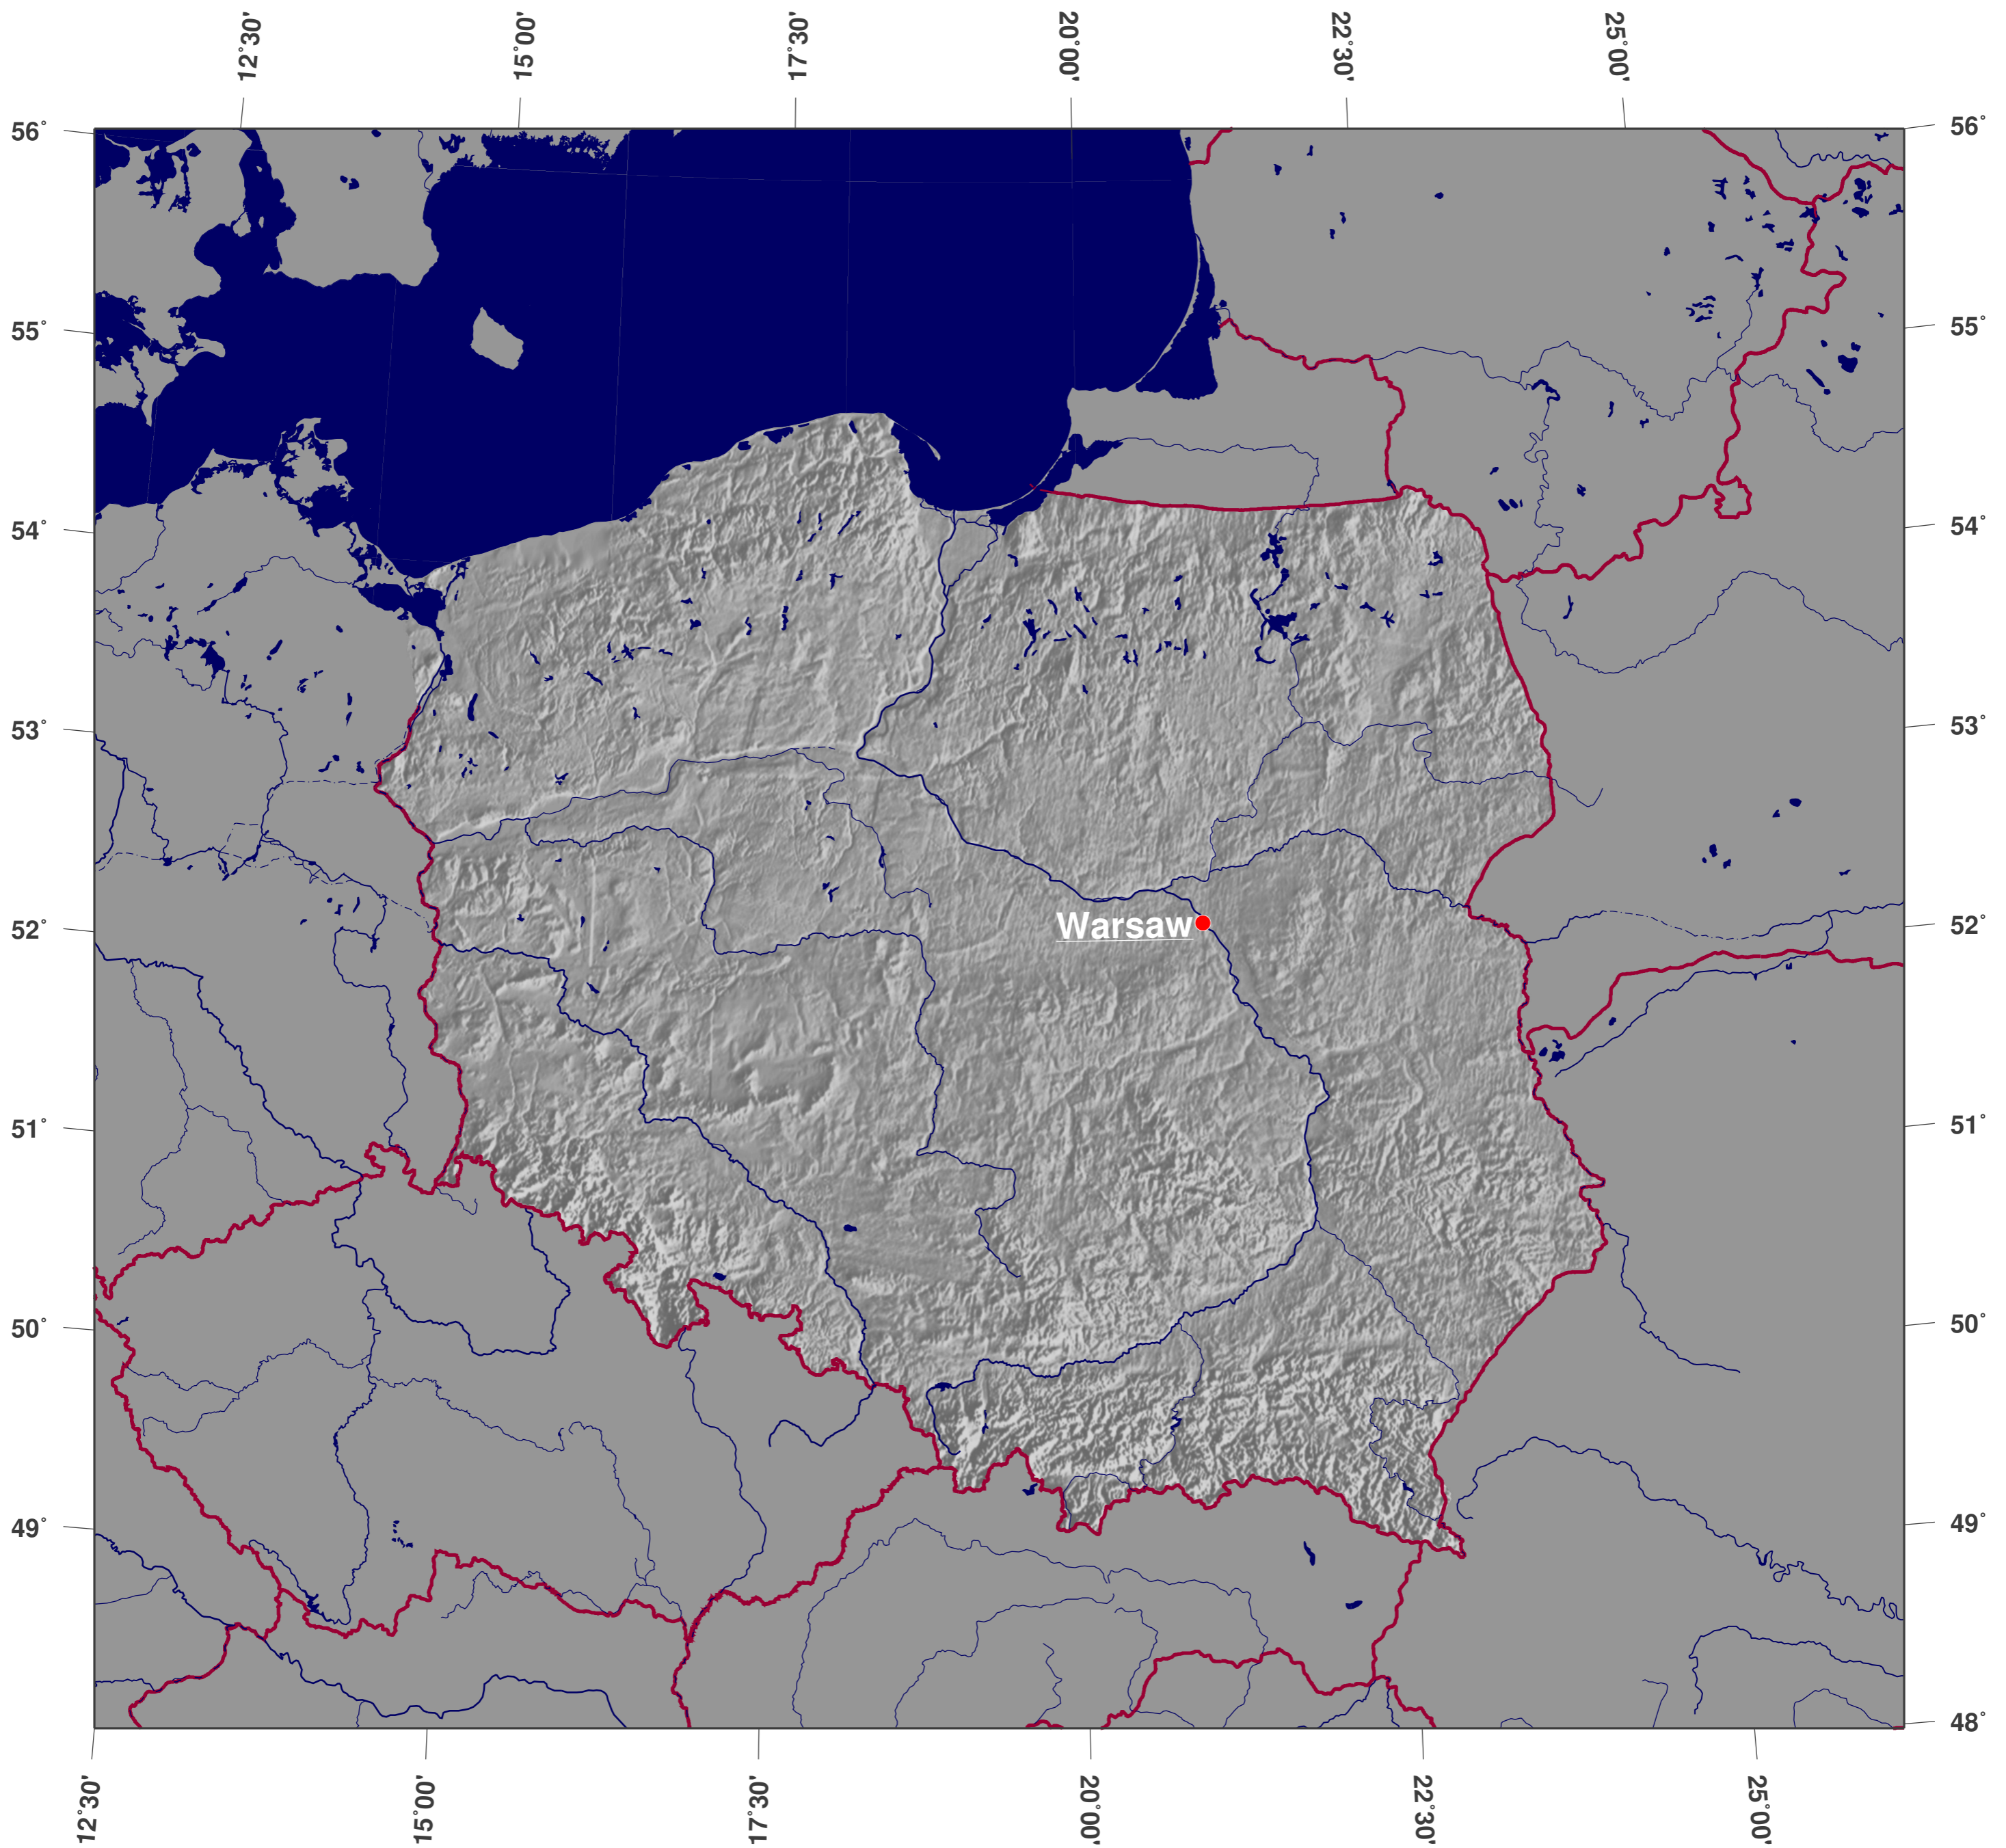

Poland: shaded relief map

**GINKGO
MAPS**

Map-License:

This map is licensed under the Creative Commons Attribution 3.0 License (<http://creativecommons.org/licenses/by/3.0/>). Please cite the GinkgoMaps-project or link back (<http://www.ginkgomaps.com>).

Parameter and used data:

Map Projection: Lambert (equal area); Map Center: lat 51.92°; lon 19.14°; vector data: GSHHS and political borders by GMT (gmt.soest.hawaii.edu); raster data: 30sec dtm-blend of GTOPO30, ICBAO, TOPO6.2, and ETOPO5 provided by Geoware (<http://www.geoware-online.com>)