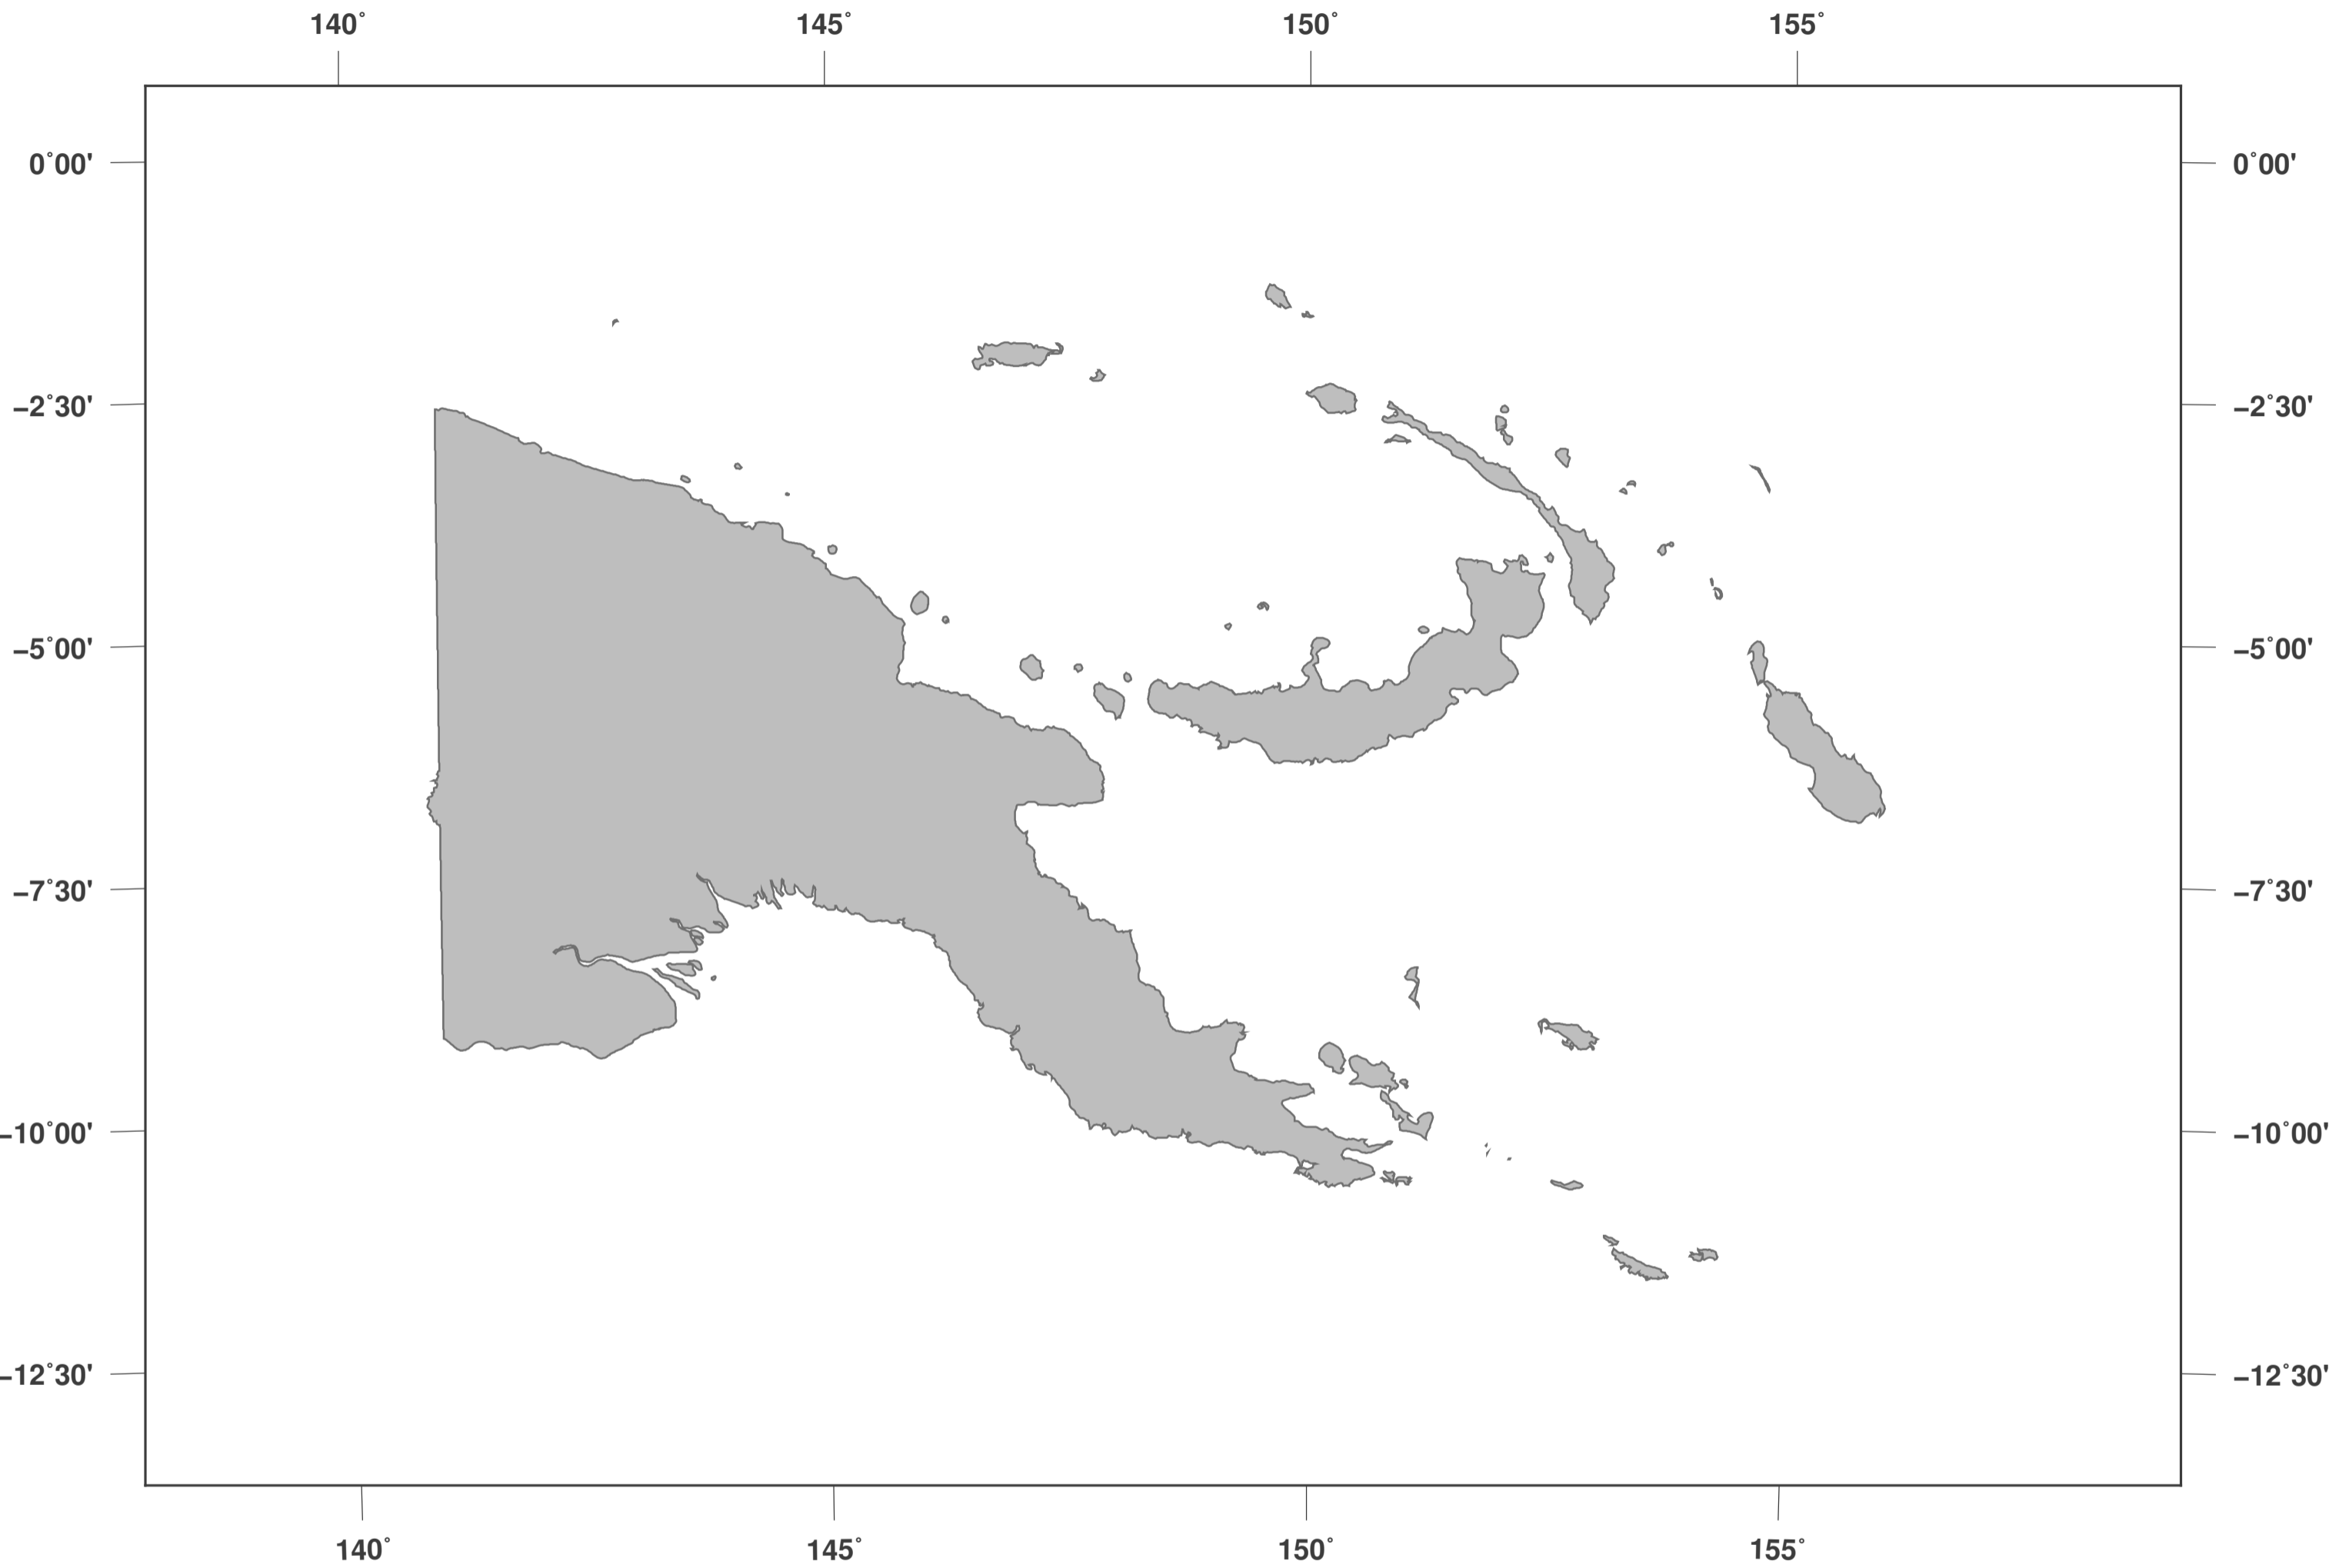

# Papua New Guinea: Outline Map

**GINKGO  
MAPS**

**Map-License:**

This map is licensed under the CC-BY-3.0 (<http://creativecommons.org/licenses/by/3.0/deed.en>). Please cite the GinkgoMaps-project and link back (<http://www.ginkgomaps.com>).

**Parameter and used data:**

Map Projection: Lambert (equal area); Map Center: lat -6.49°; lon 148.4°; Visualized Data: Natural Earth provided by <http://www.naturalearthdata.com>