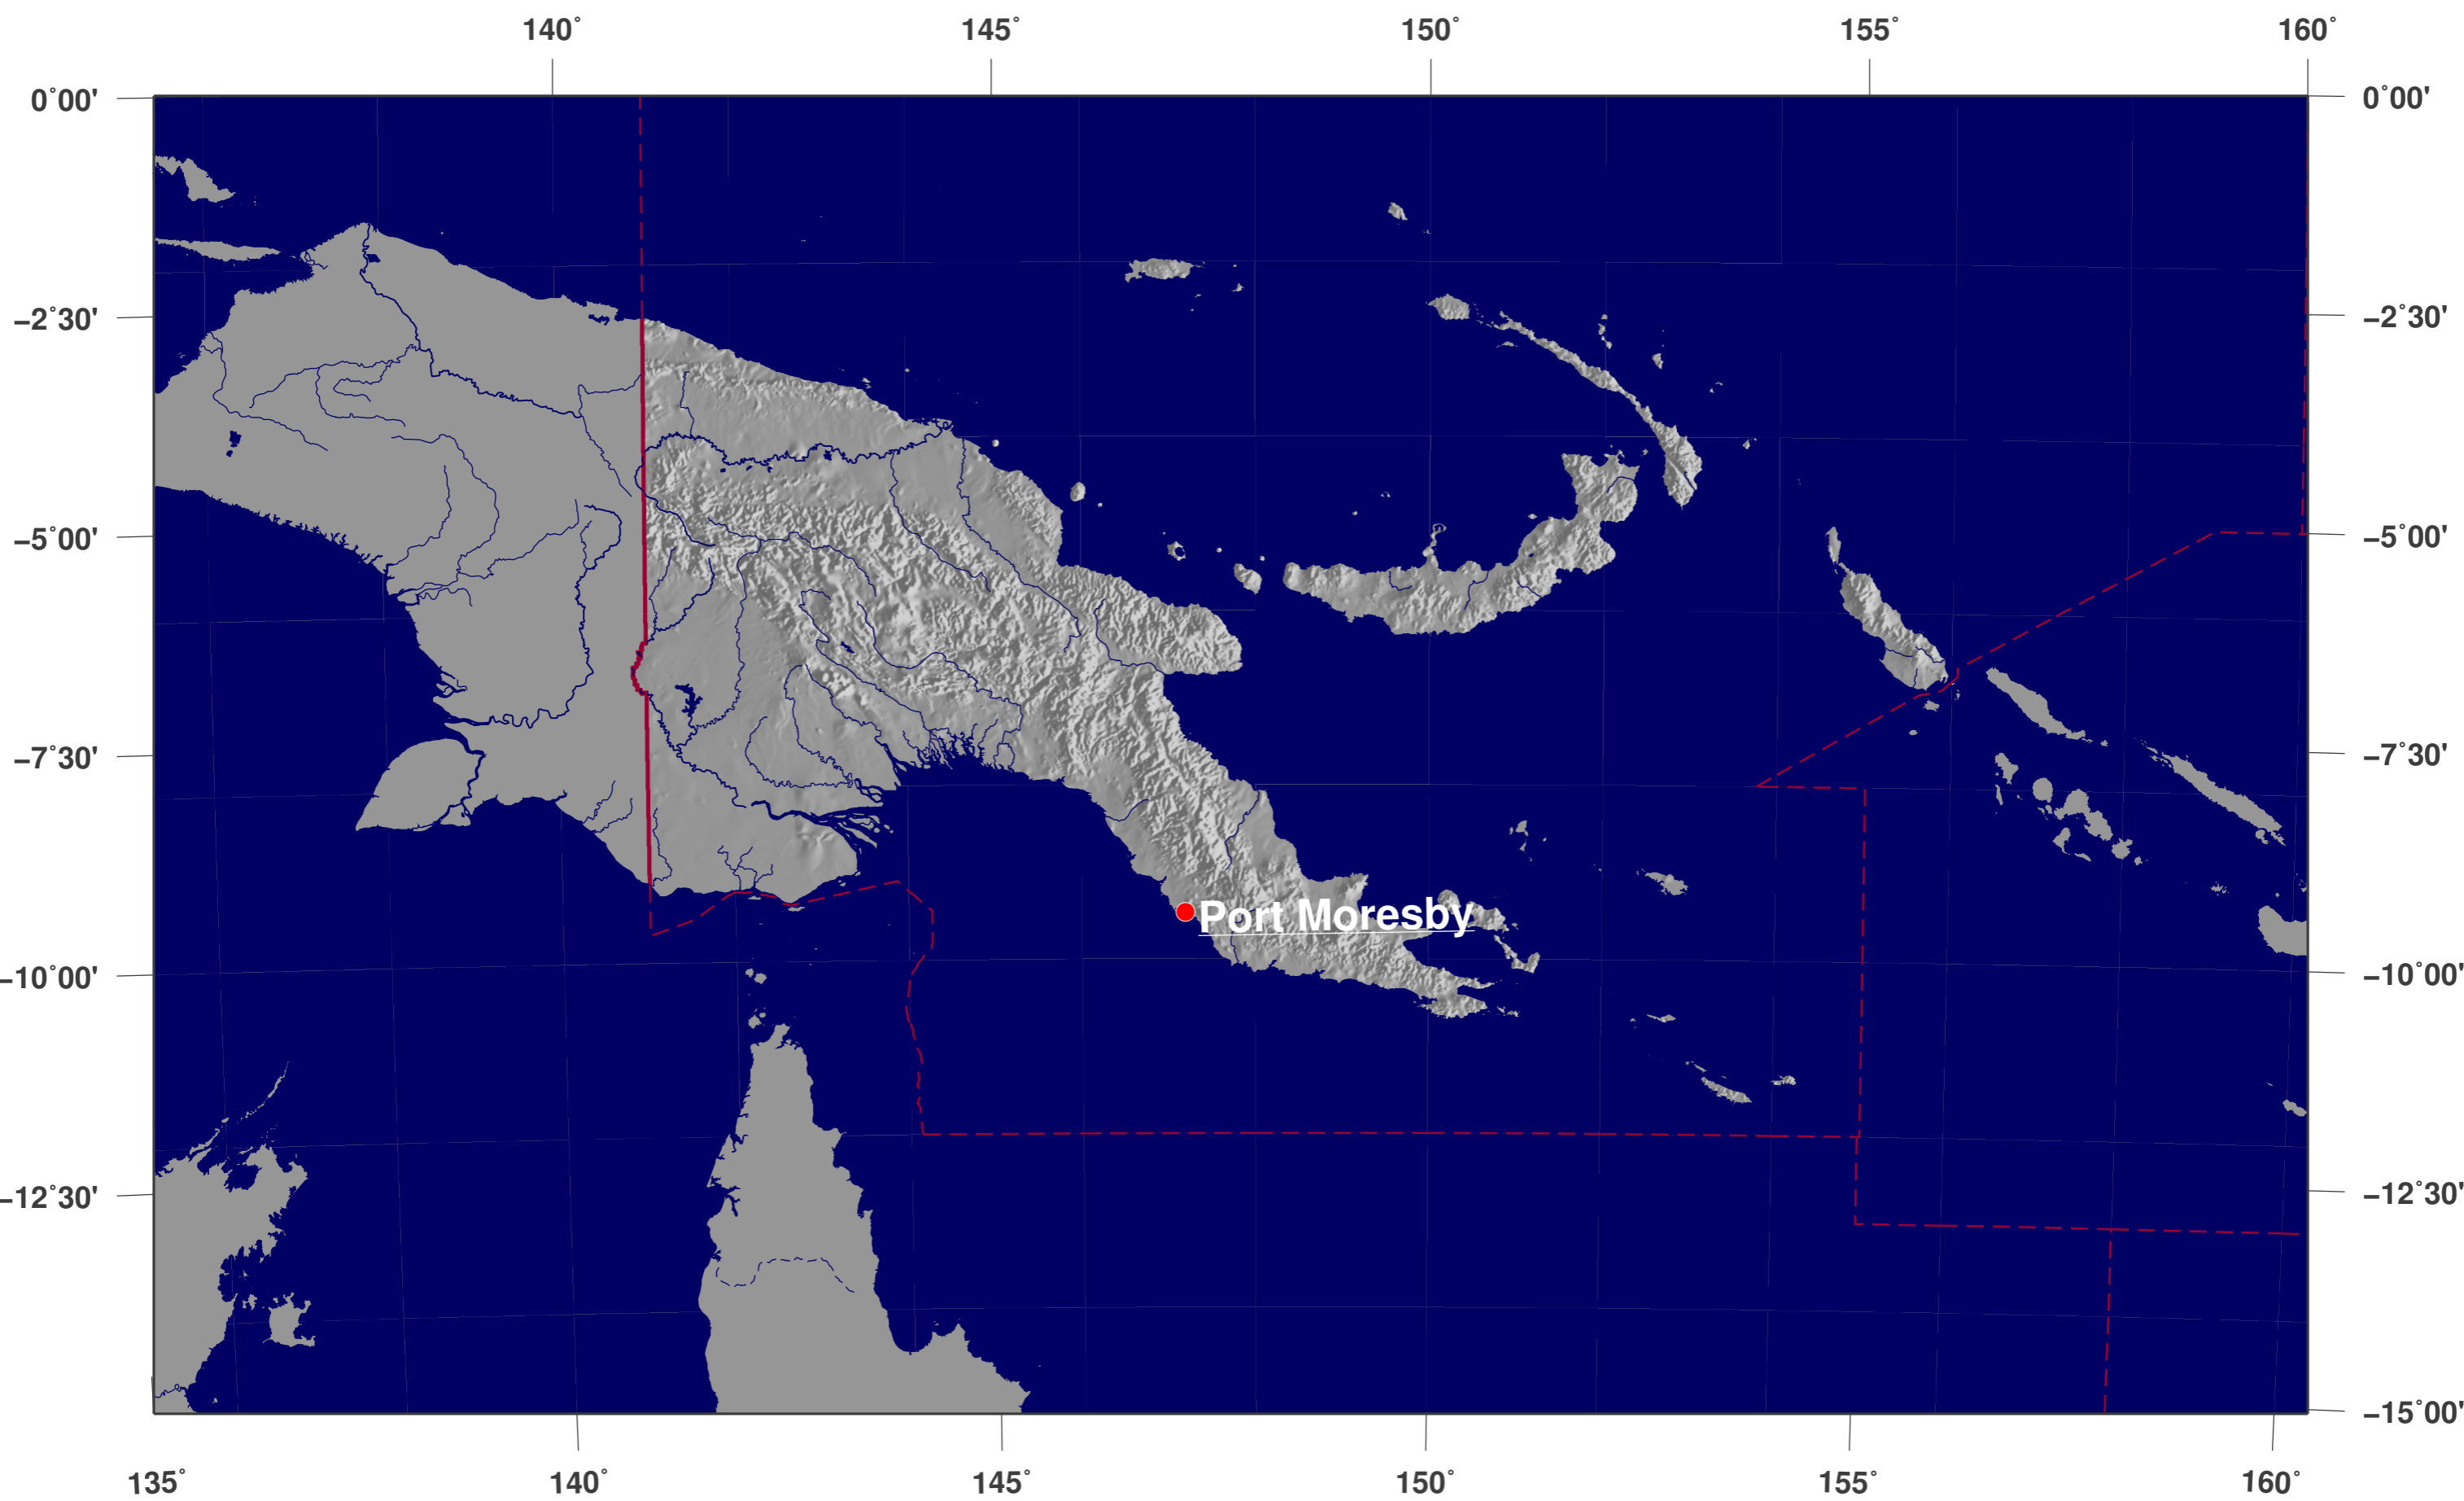

Papua New Guinea: shaded relief map

**GINKGO
MAPS**

Map-License:

This map is licensed under the Creative Commons Attribution 3.0 License (<http://creativecommons.org/licenses/by/3.0/>). Please cite the GinkgoMaps-project or link back (<http://www.ginkgomaps.com>).

Parameter and used data:

Map Projection: Lambert (equal area); Map Center: lat -6.49°; lon 148.4°; vector data: GSHHS and political borders by GMT (gmt.soest.hawaii.edu); raster data: 30sec dtm-blend of GTOPO30, ICBAO, TOPO6.2, and ETOPO5 provided by Geoware (<http://www.geoware-online.com>)