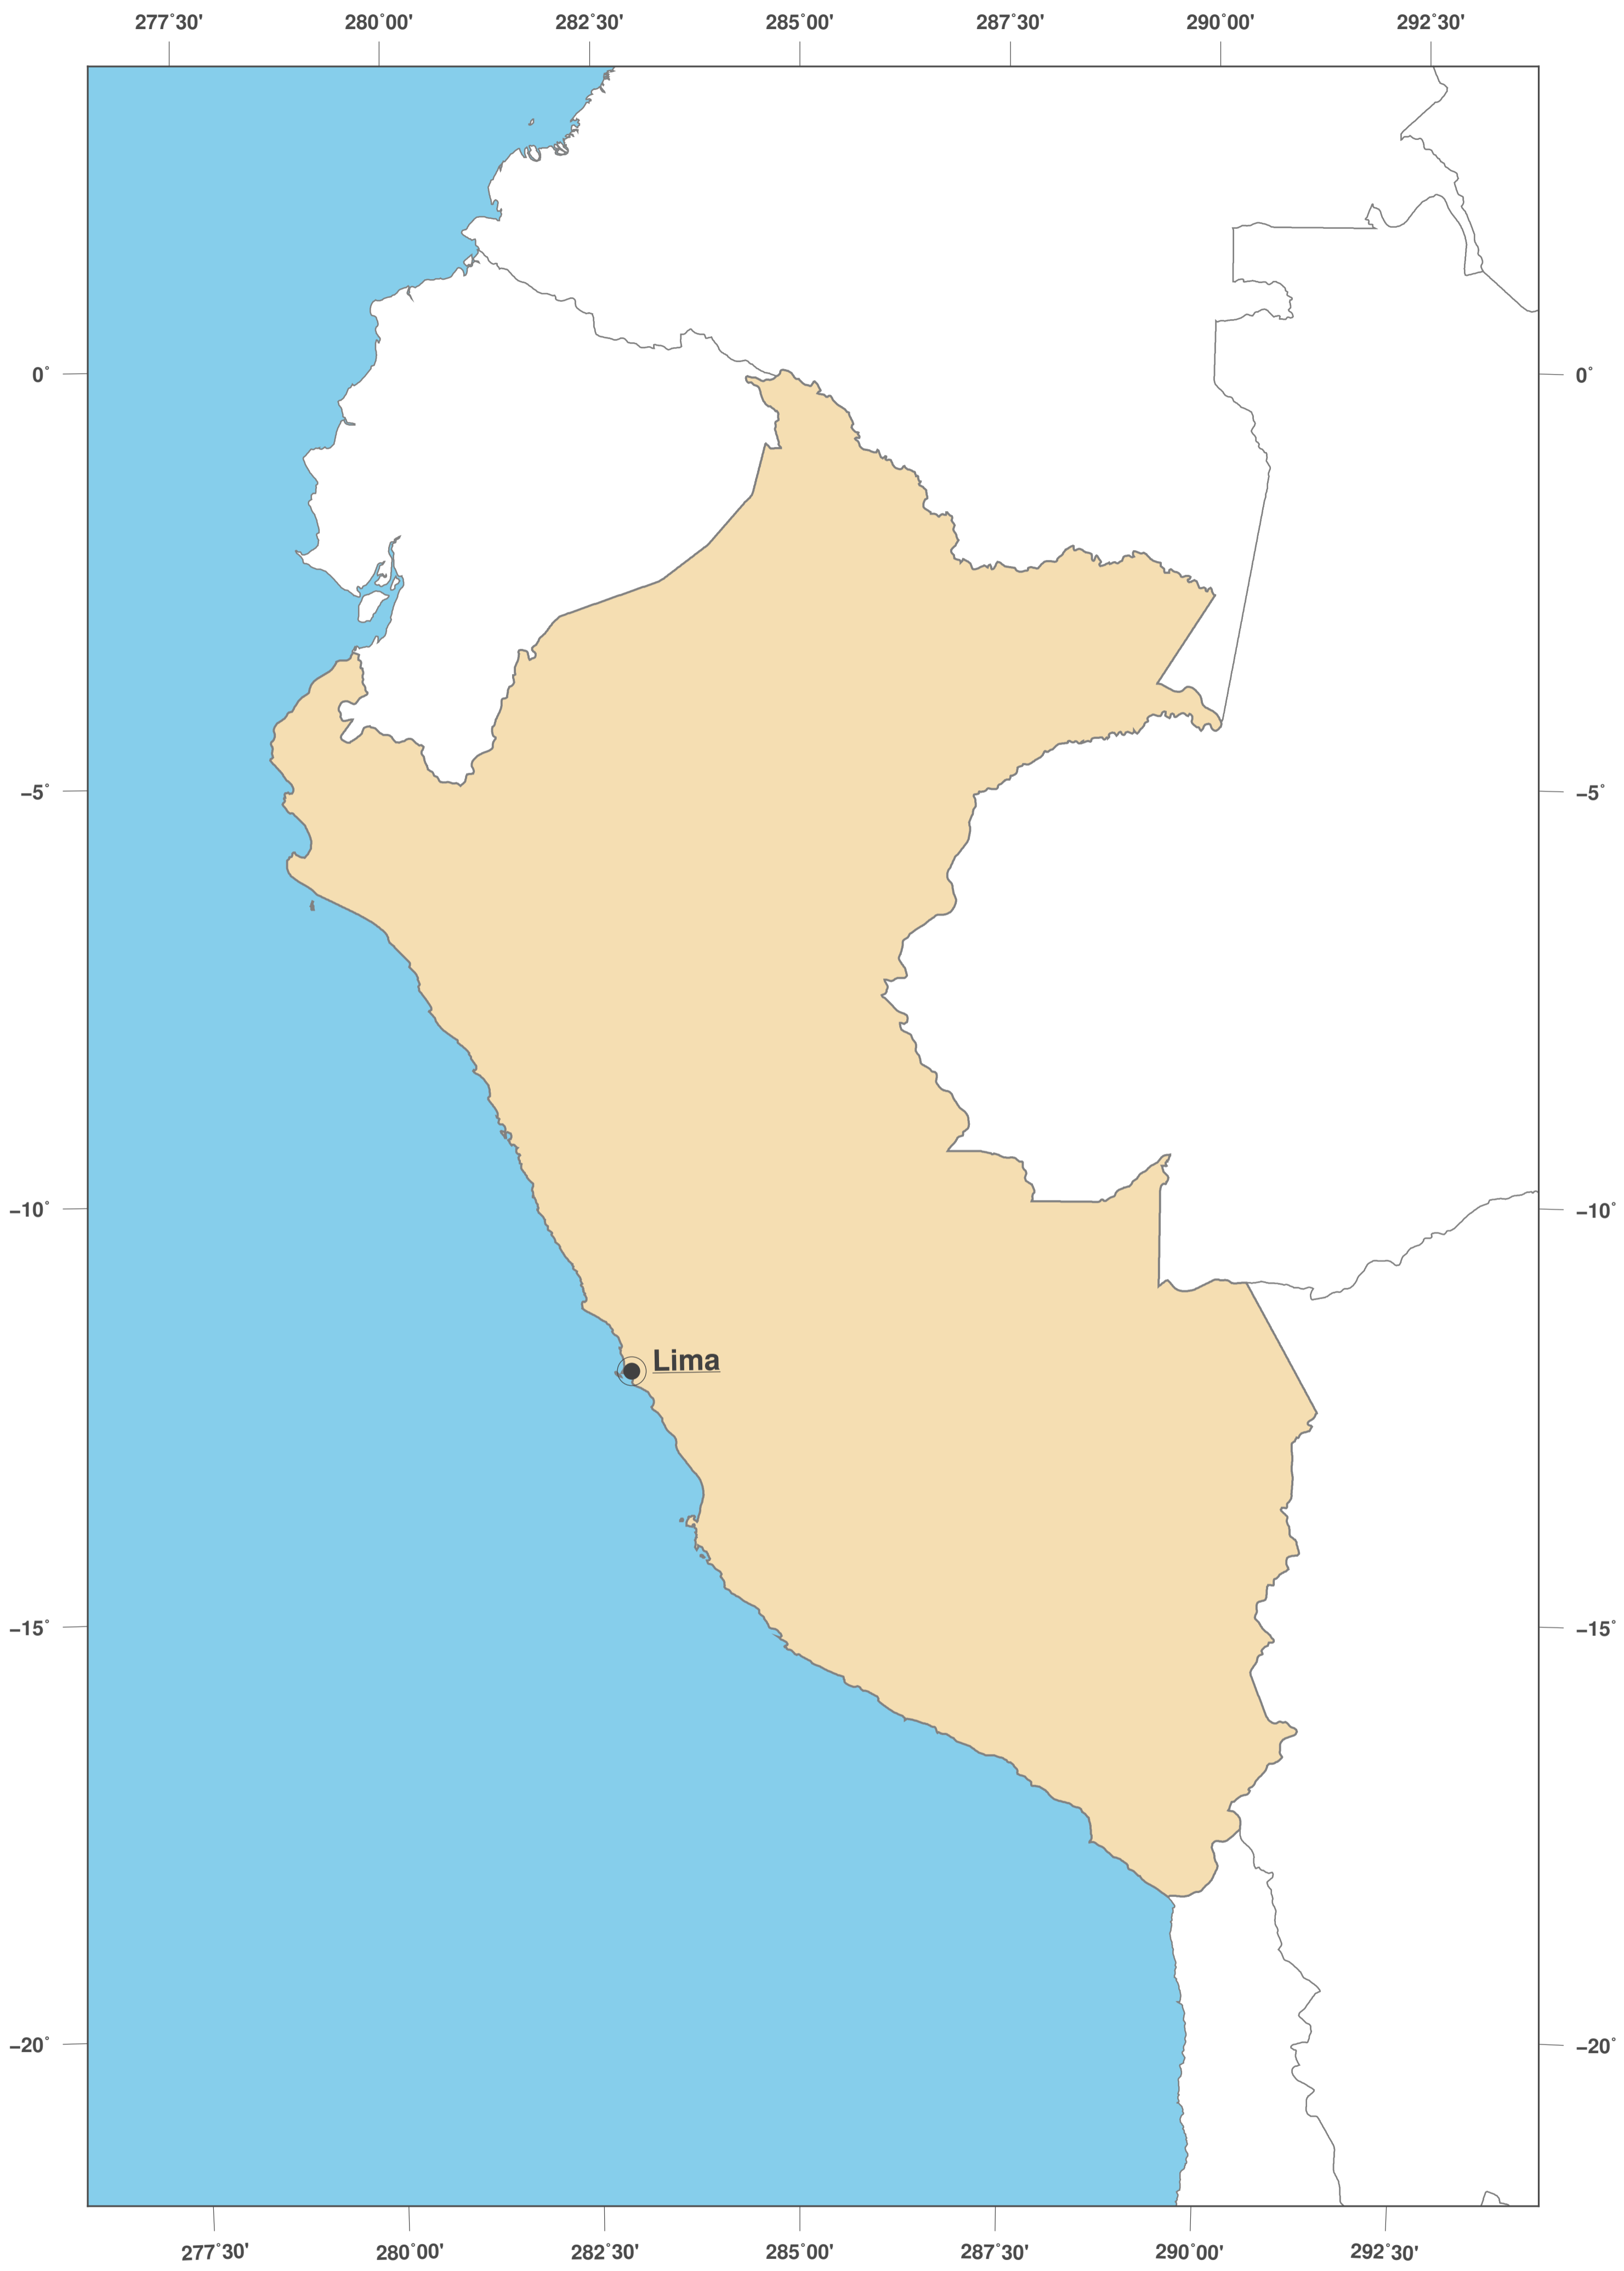

Peru: Outline Map II

**GINKGO
MAPS**

Map-License:

This map is licensed under the CC-BY-3.0 (<http://creativecommons.org/licenses/by/3.0/deed.en>). Please cite the GinkgoMaps-project and link back (<http://www.ginkgomaps.com>).

Parameter and used data:

Map Projection: Lambert (equal area); Map Center: lat -9.18° lon -75°; vector data: political borders by Natural Earth provided by <http://www.naturalearthdata.com>