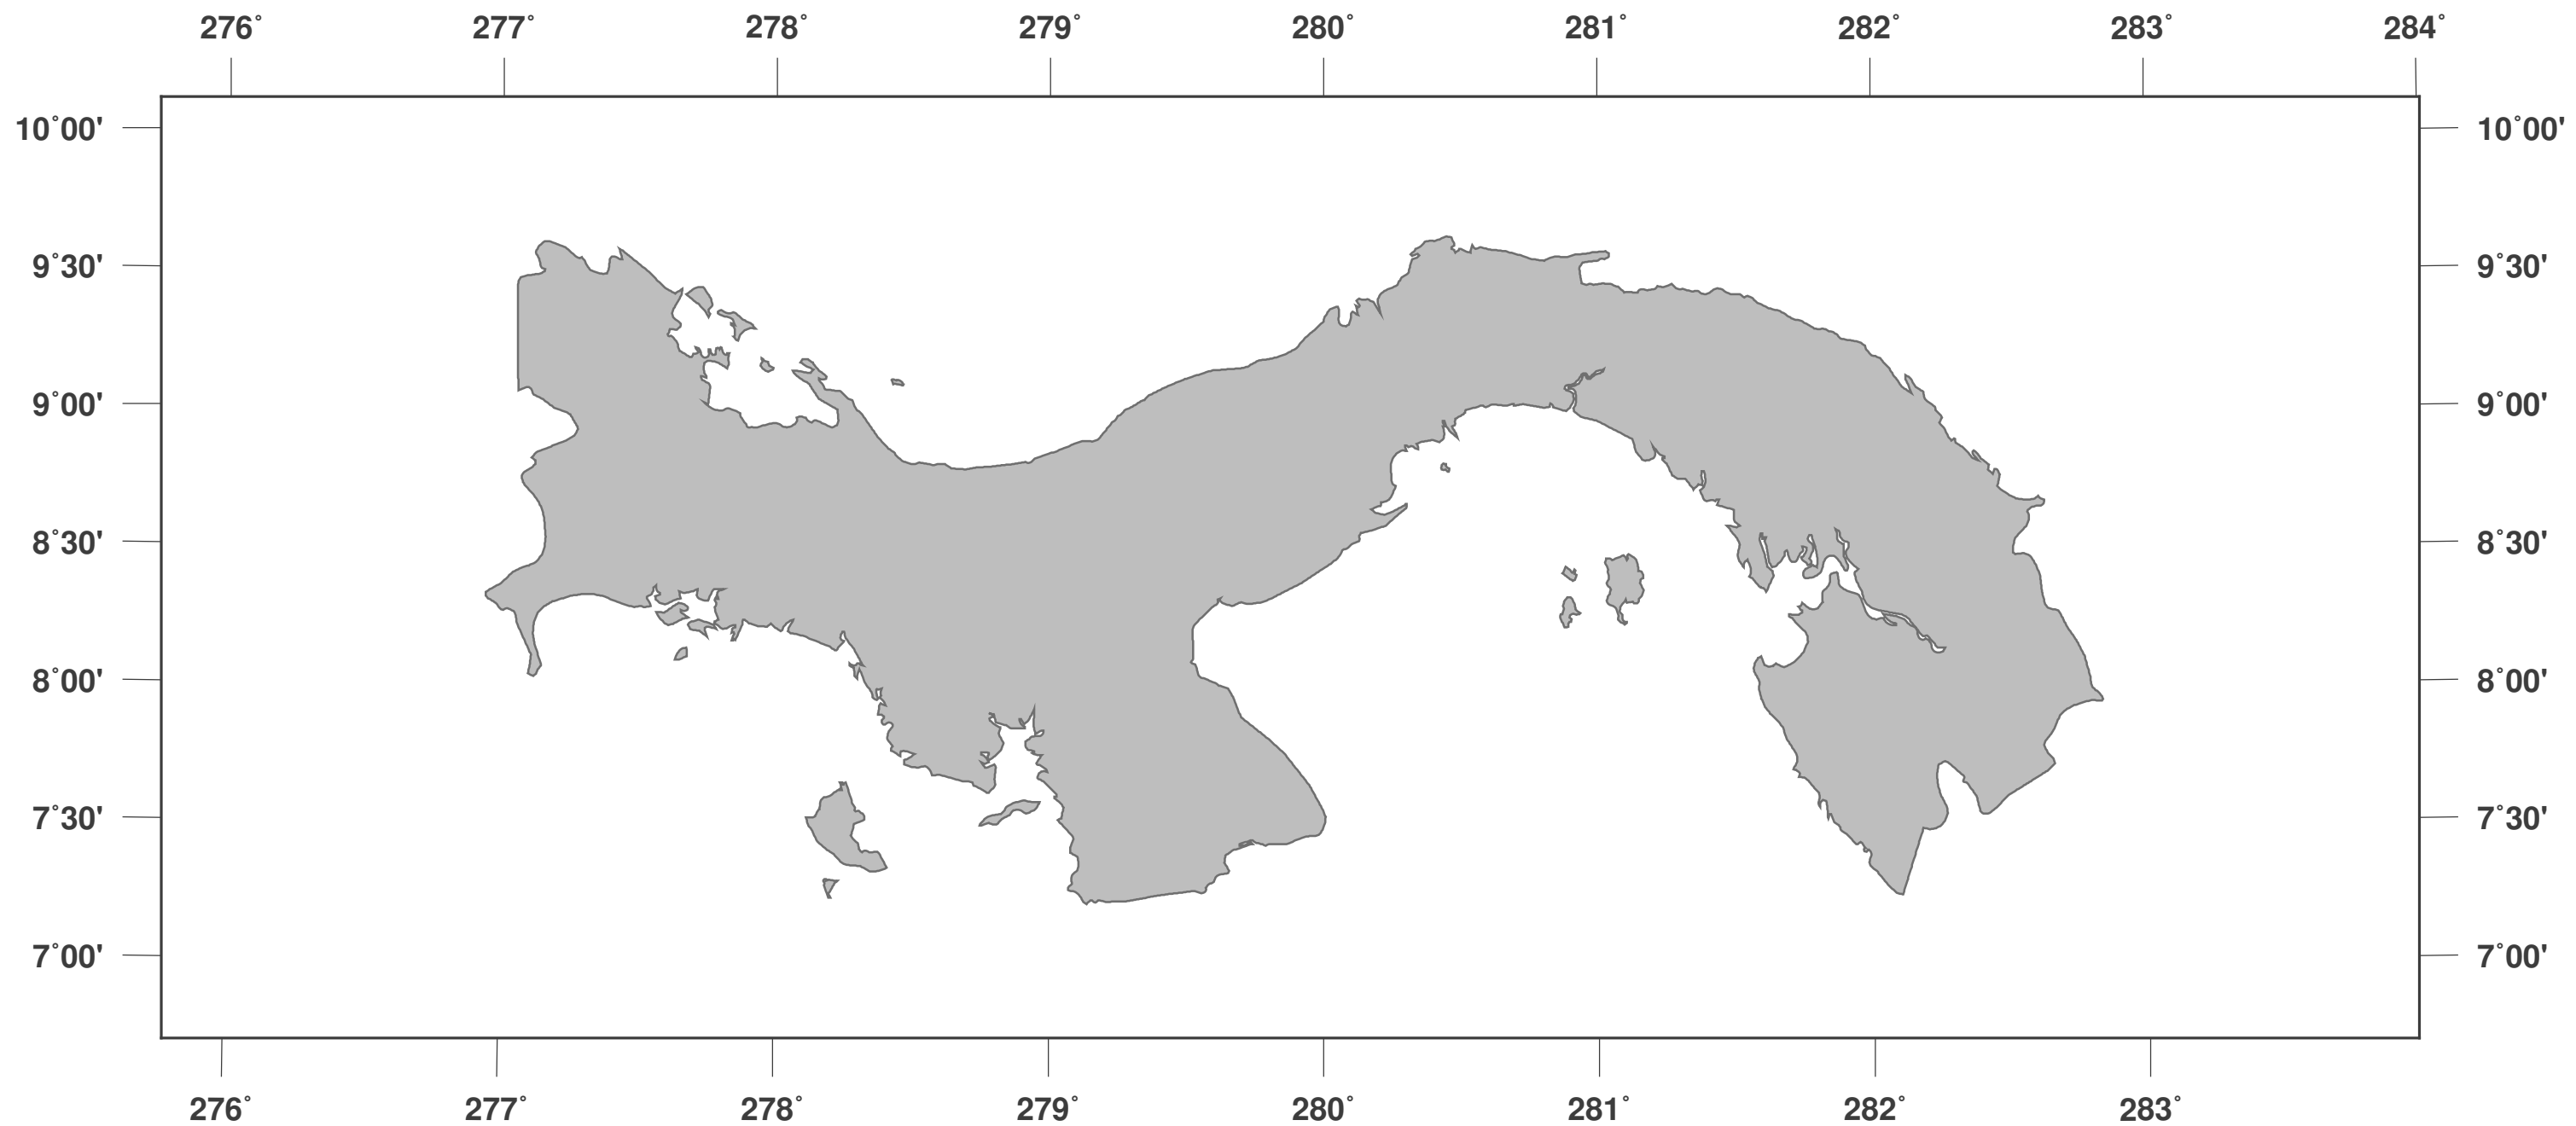

Panama: Outline Map

**GINKGO
MAPS**

Map-License:

This map is licensed under the CC-BY-3.0 (<http://creativecommons.org/licenses/by/3.0/deed.en>). Please cite the GinkgoMaps-project and link back (<http://www.ginkgomaps.com>).

Parameter and used data:

Map Projection: Lambert (equal area); Map Center: lat 8.42°; lon -80.11°; Visualized Data: Natural Earth provided by <http://www.naturalearthdata.com>