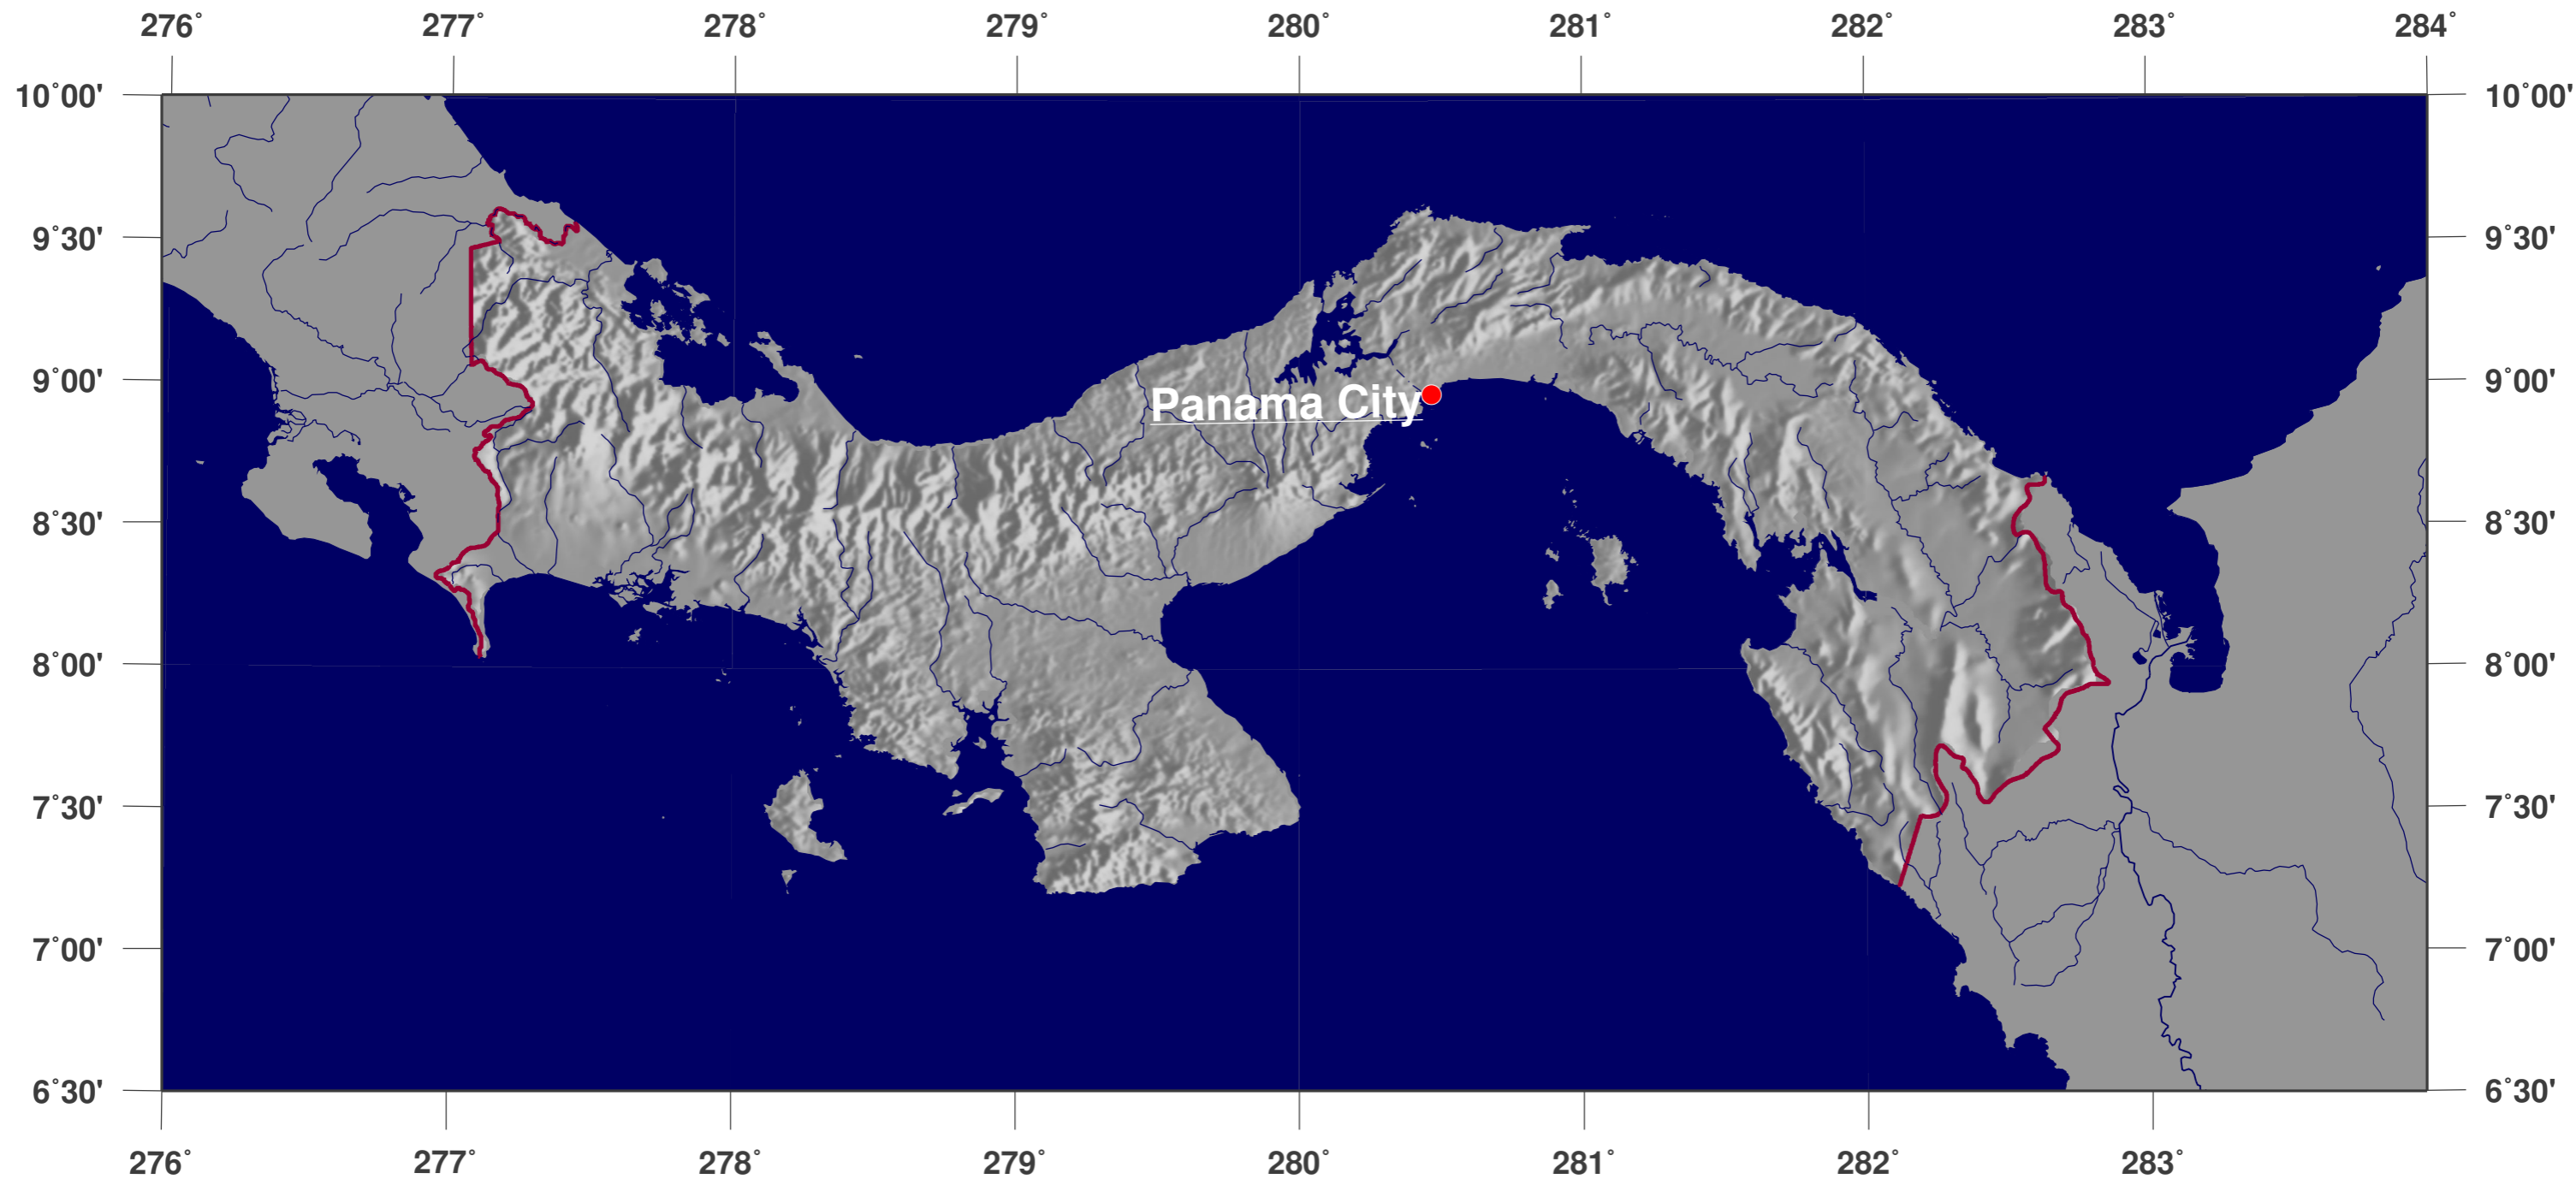

# Panama: shaded relief map

**GINKGO  
MAPS**

## Map-License:

This map is licensed under the Creative Commons Attribution 3.0 License (<http://creativecommons.org/licenses/by/3.0/>). Please cite the GinkgoMaps-project or link back (<http://www.ginkgomaps.com>).

## Parameter and used data:

Map Projection: Lambert (equal area); Map Center: lat 8.42°; lon -80.11°; vector data: GSHHS and political borders by GMT ([gmt.soest.hawaii.edu](http://gmt.soest.hawaii.edu)); raster data: 30sec dtm-blend of GTOPO30, ICBAO, TOPO6.2, and ETOPO5 provided by Geoware (<http://www.geoware-online.com>)