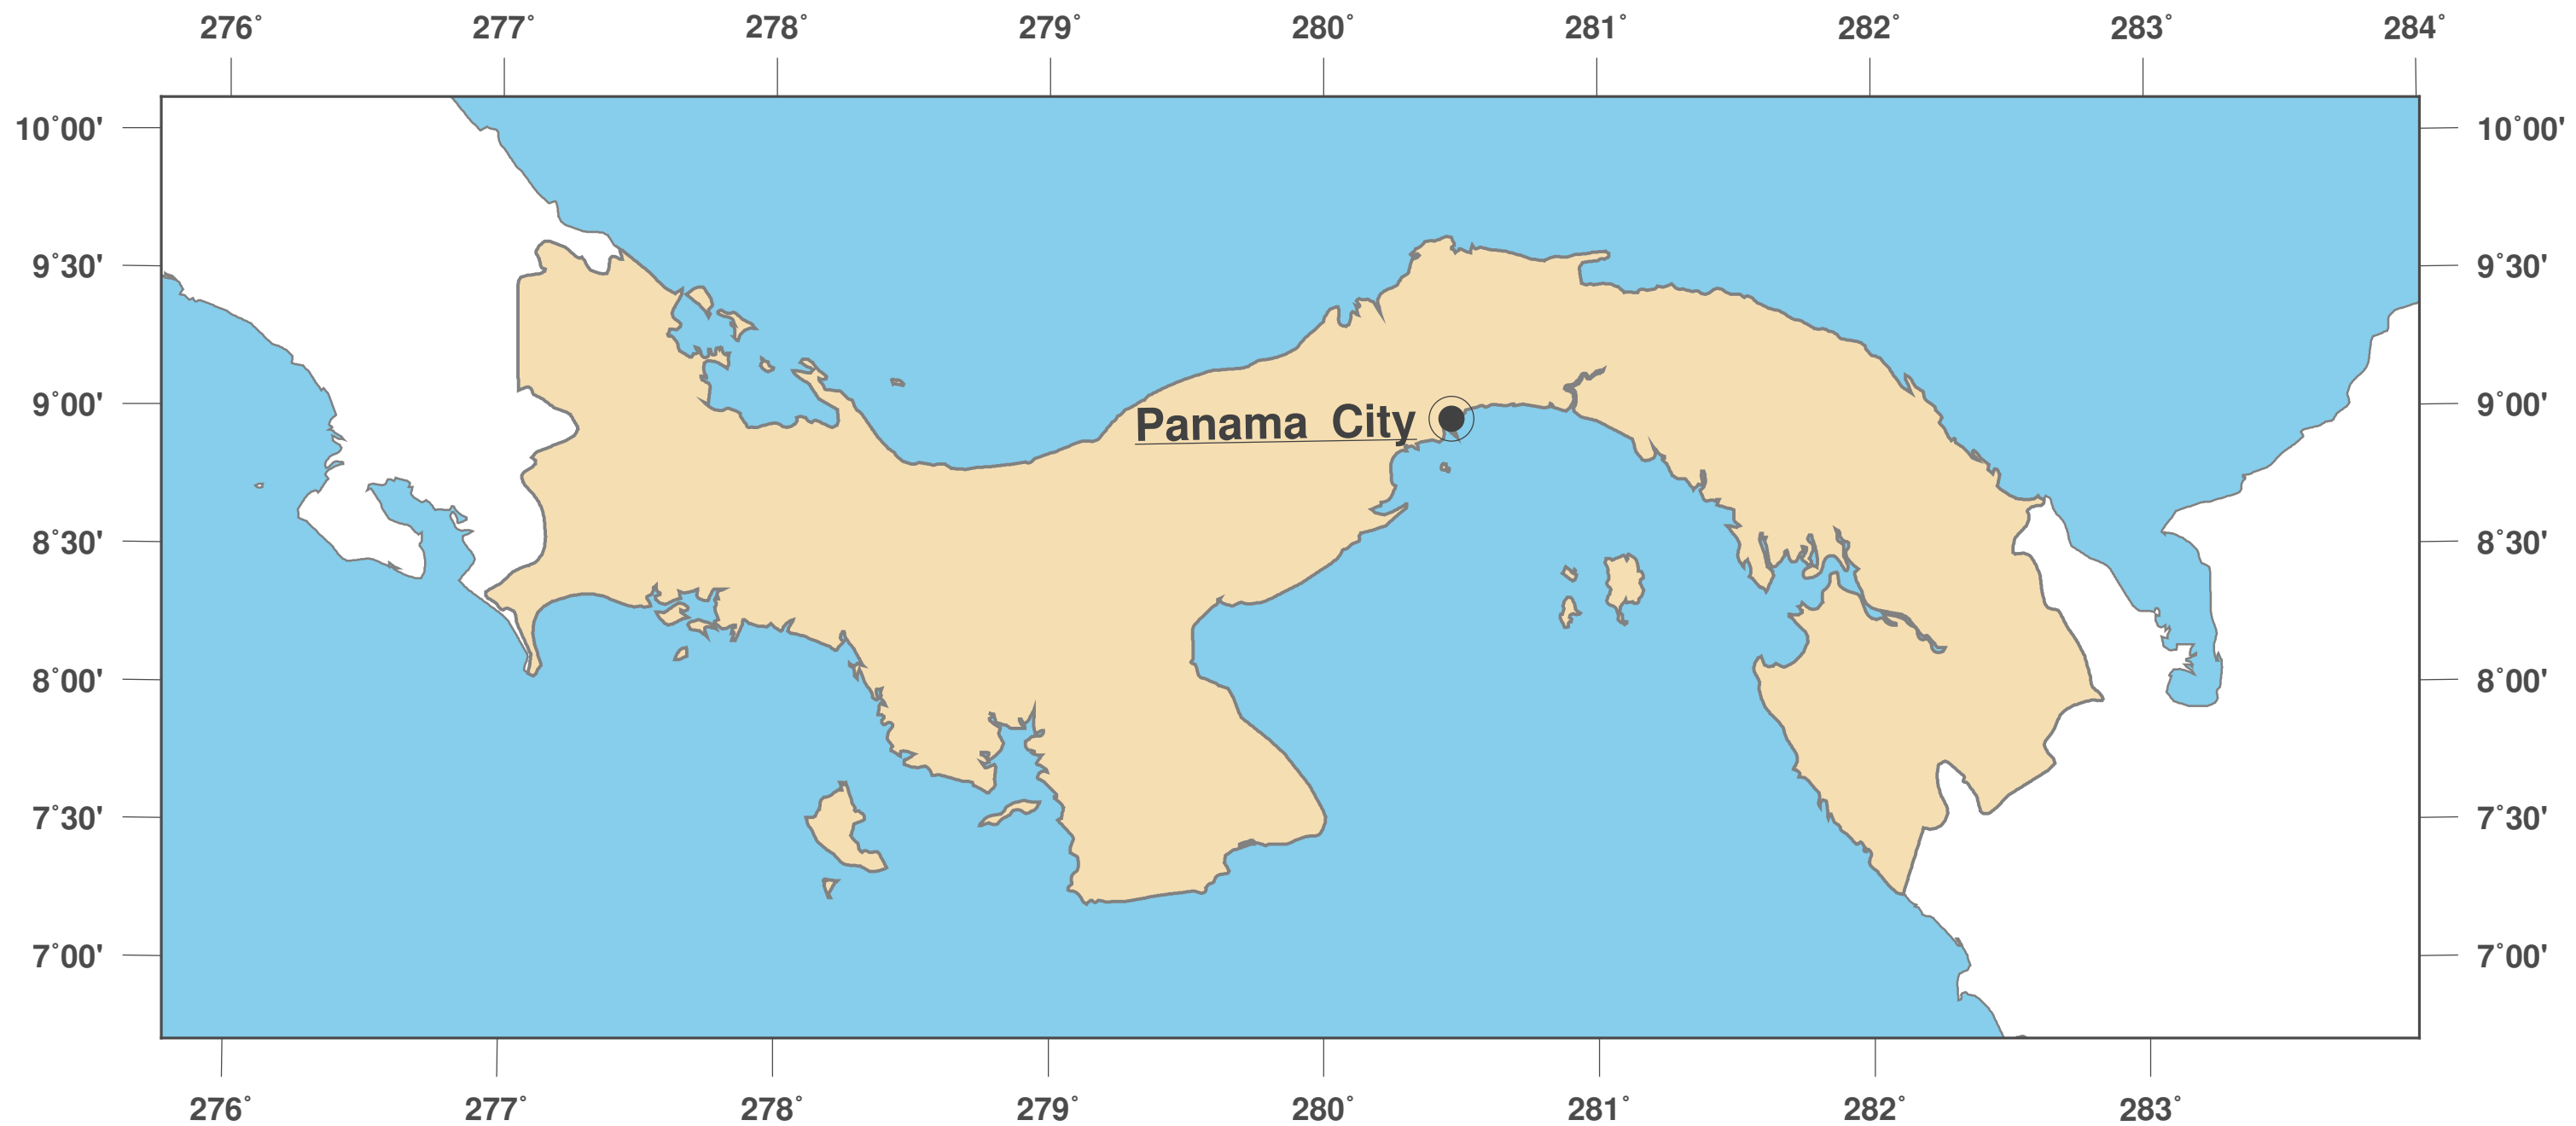

Panama: Outline Map II

**GINKGO
MAPS**

Map-License:

This map is licensed under the CC-BY-3.0 (<http://creativecommons.org/licenses/by/3.0/deed.en>). Please cite the GinkgoMaps-project and link back (<http://www.ginkgomaps.com>).

Parameter and used data:

Map Projection: Lambert (equal area); Map Center: lat 8.42° lon -80.11°; vector data: political borders by Natural Earth provided by <http://www.naturalearthdata.com>