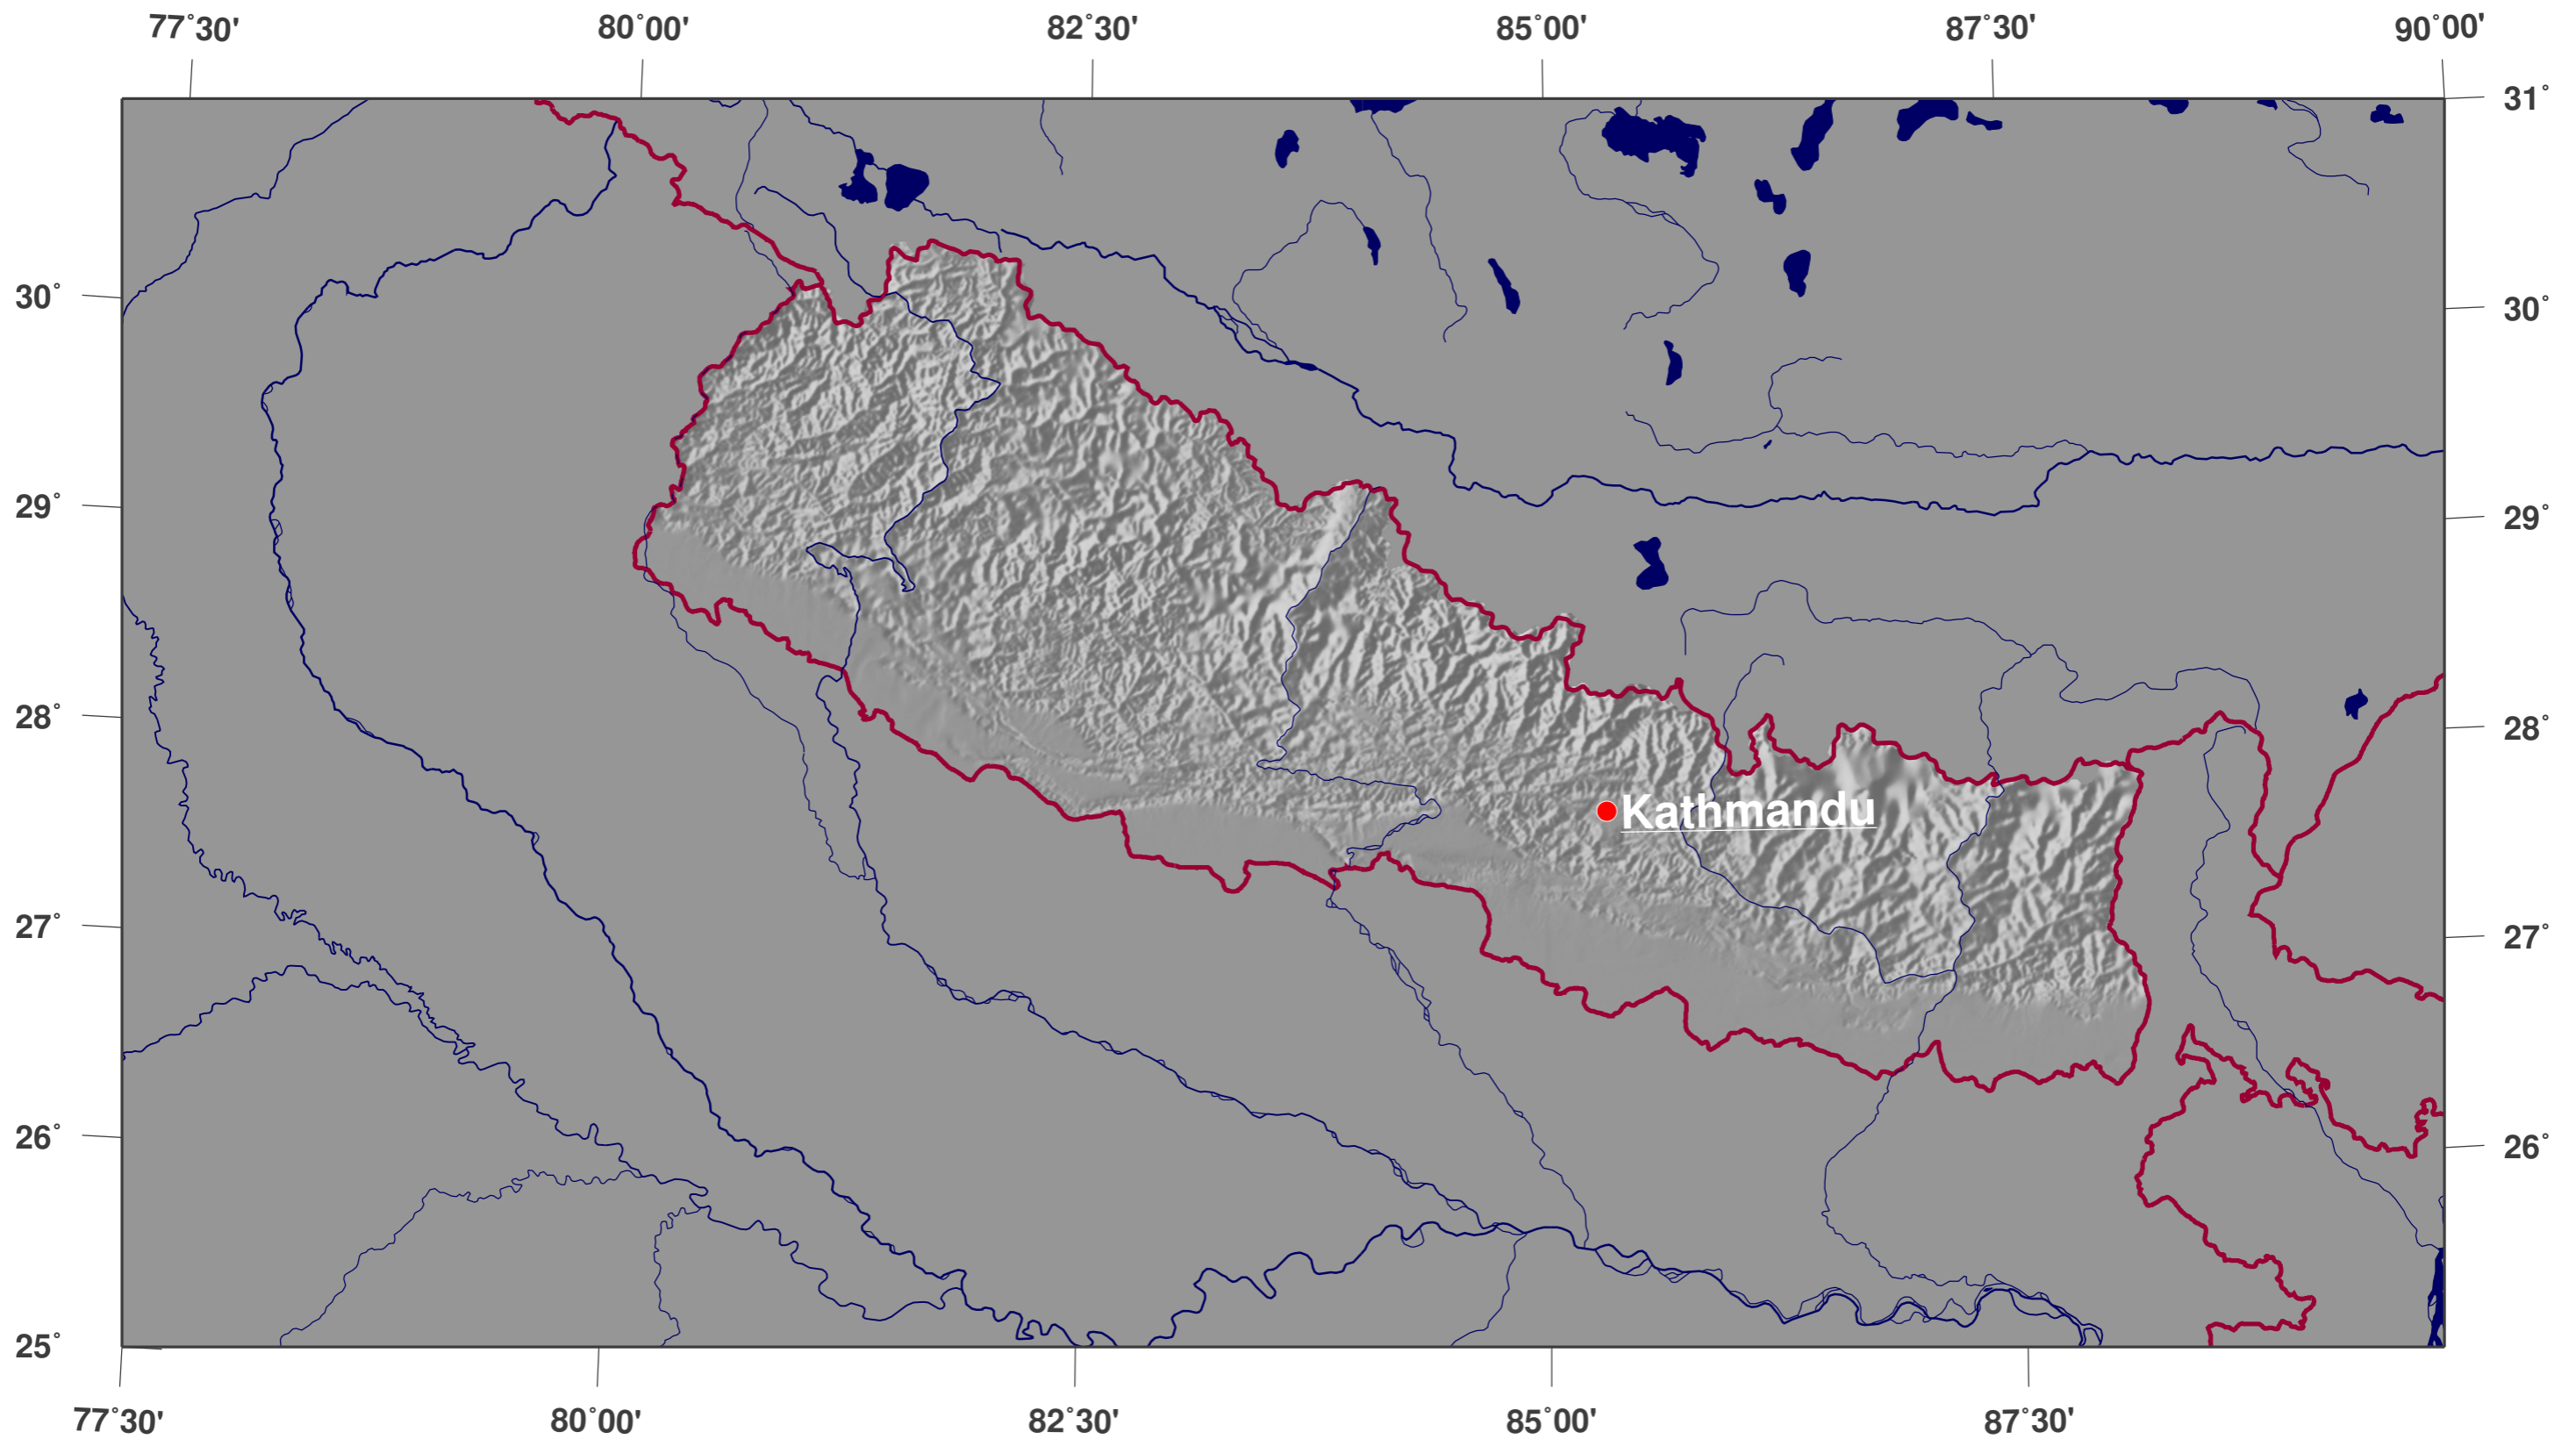

# Nepal: shaded relief map

## Map-License:

This map is licensed under the Creative Commons Attribution 3.0 License (<http://creativecommons.org/licenses/by/3.0/>). Please cite the GinkgoMaps-project or link back (<http://www.ginkgomaps.com>).

## Parameter and used data:

Map Projection: Lambert (equal area); Map Center: lat 28.4°; lon 84.13°; vector data: GSHHS and political borders by GMT ([gmt.soest.hawaii.edu](http://gmt.soest.hawaii.edu)); raster data: 30sec dtm-blend of GTOPO30, ICBAO, TOPO6.2, and ETOPO5 provided by Geoware (<http://www.geoware-online.com>)