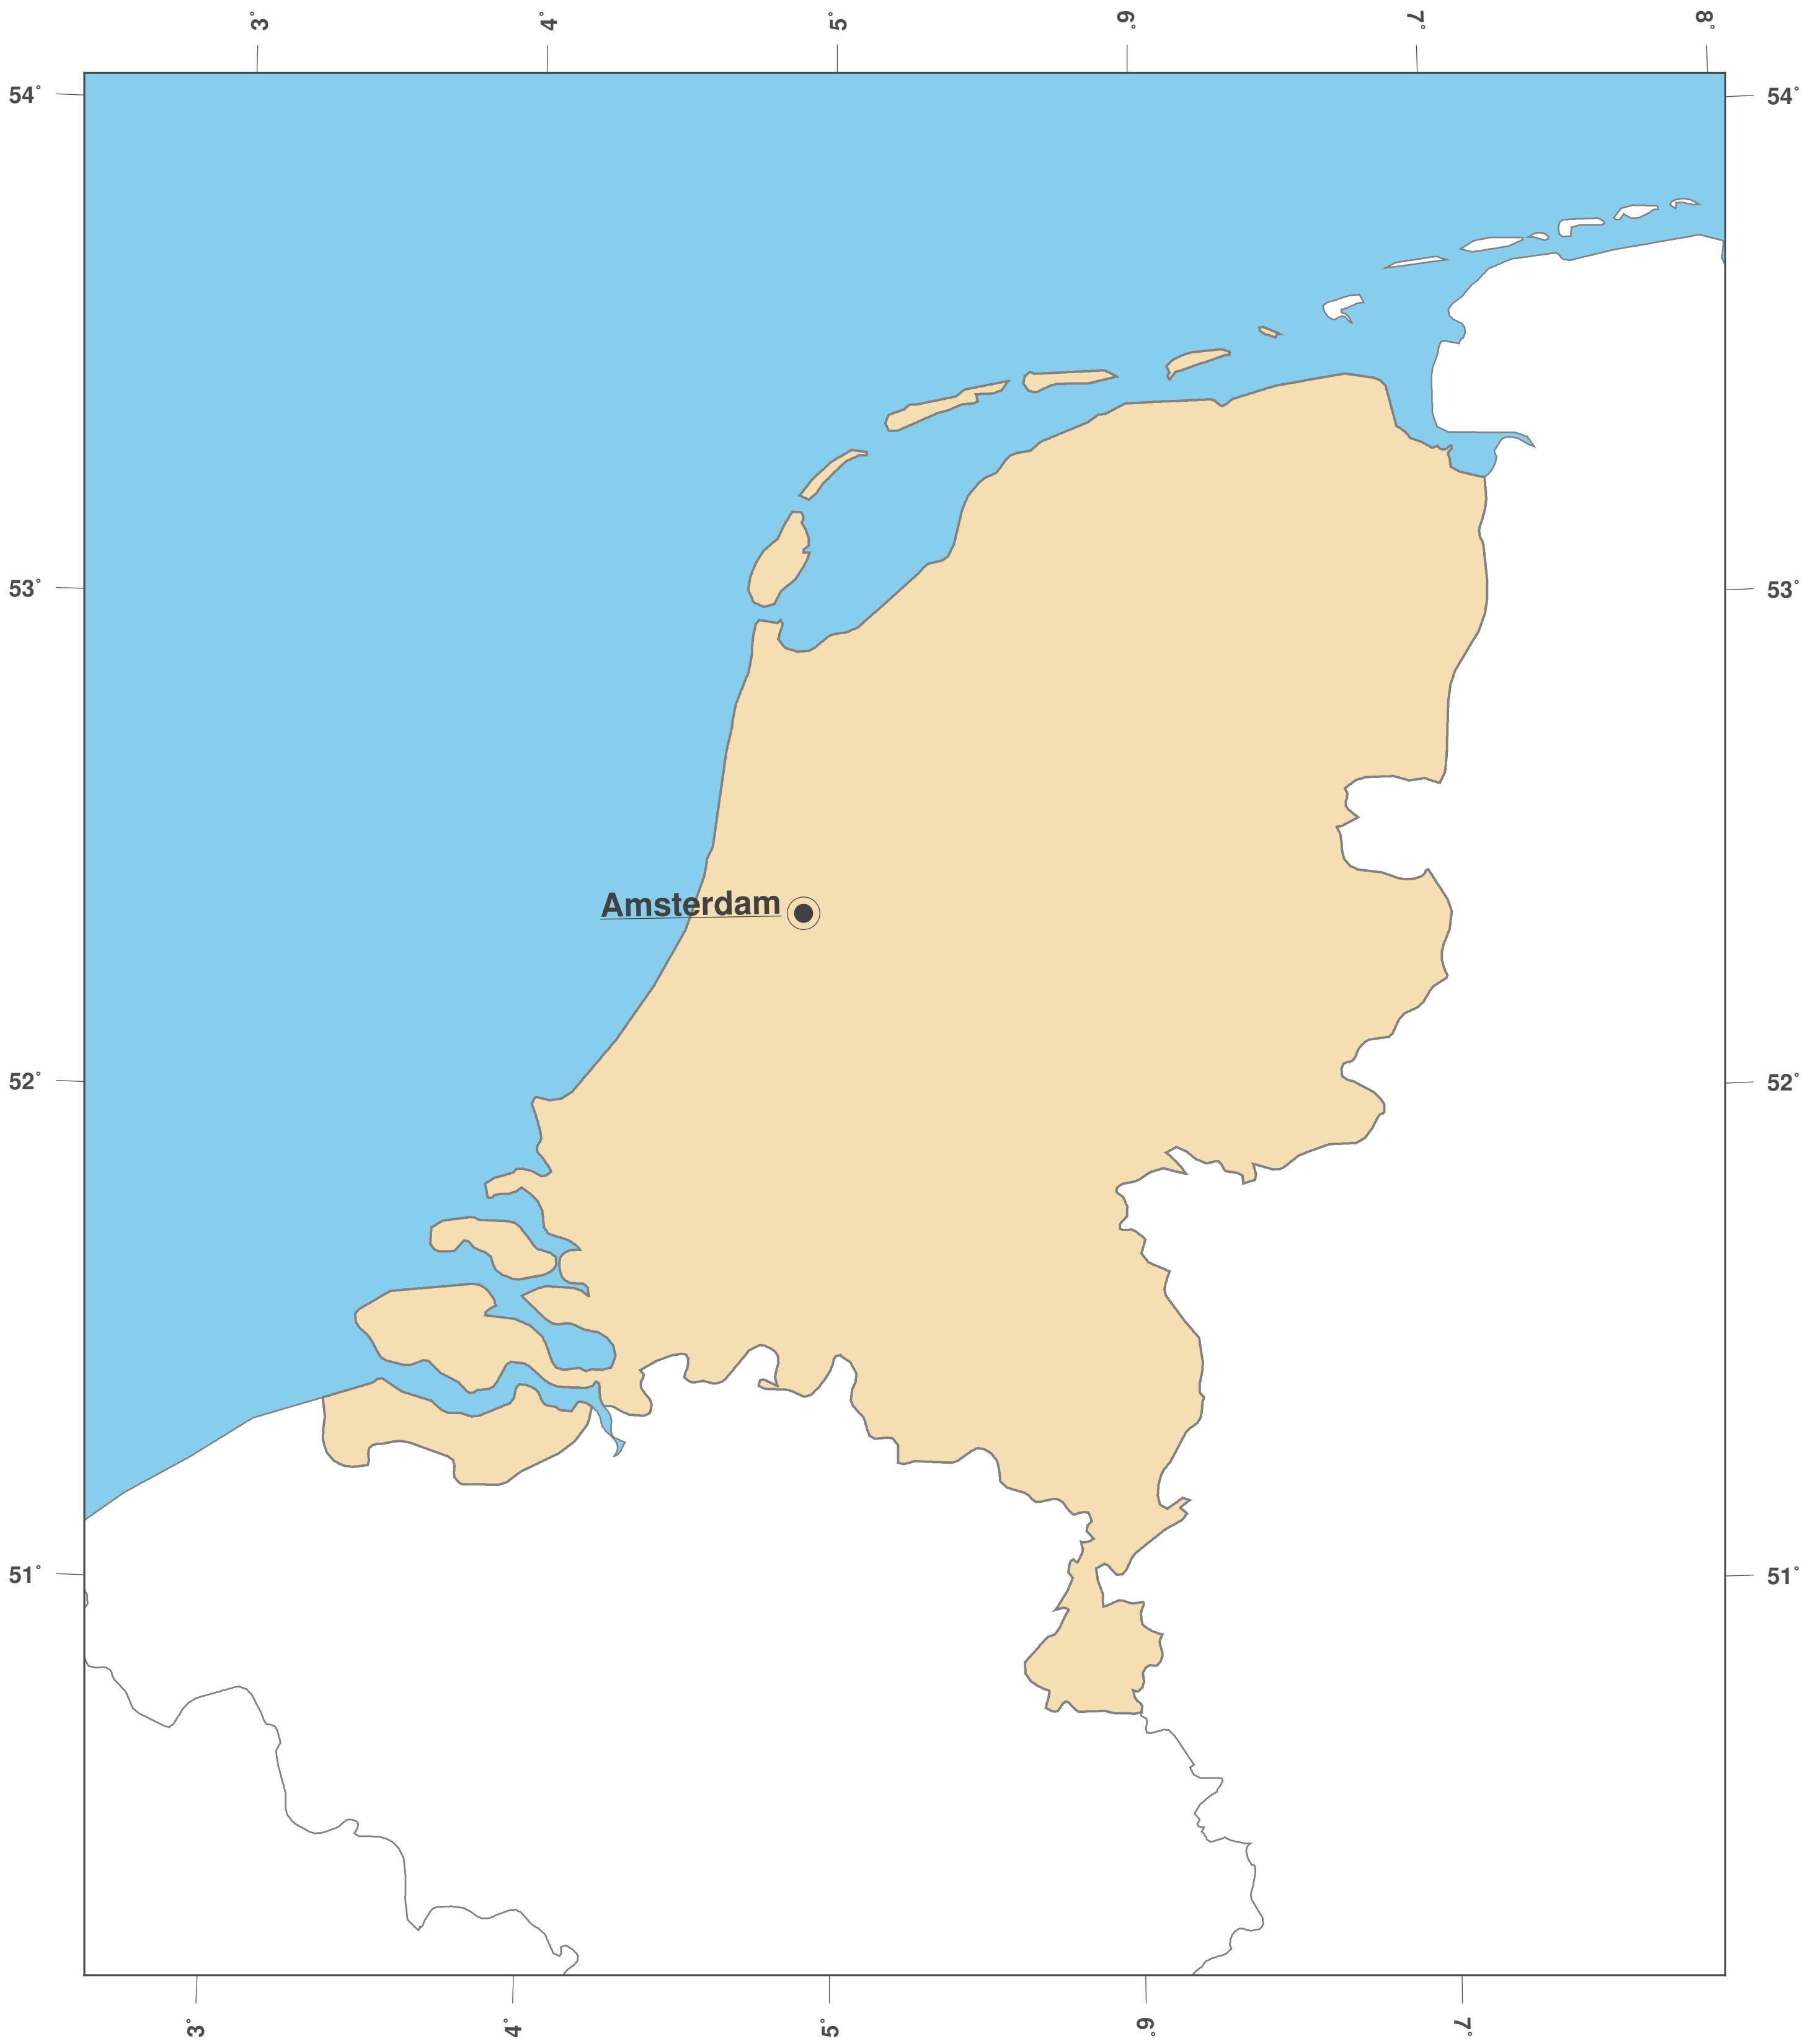

# Netherlands: Outline Map II

**Map-License:**

This map is licensed under the CC-BY-3.0 (<http://creativecommons.org/licenses/by/3.0/deed.en>). Please cite the GinkgoMaps-project and link back (<http://www.ginkgomaps.com>).

**Parameter and used data:**

Map Projection: Lambert (equal area); Map Center: lat 52.13° lon 5.3°; vector data: political borders by Natural Earth provided by <http://www.naturalearthdata.com>