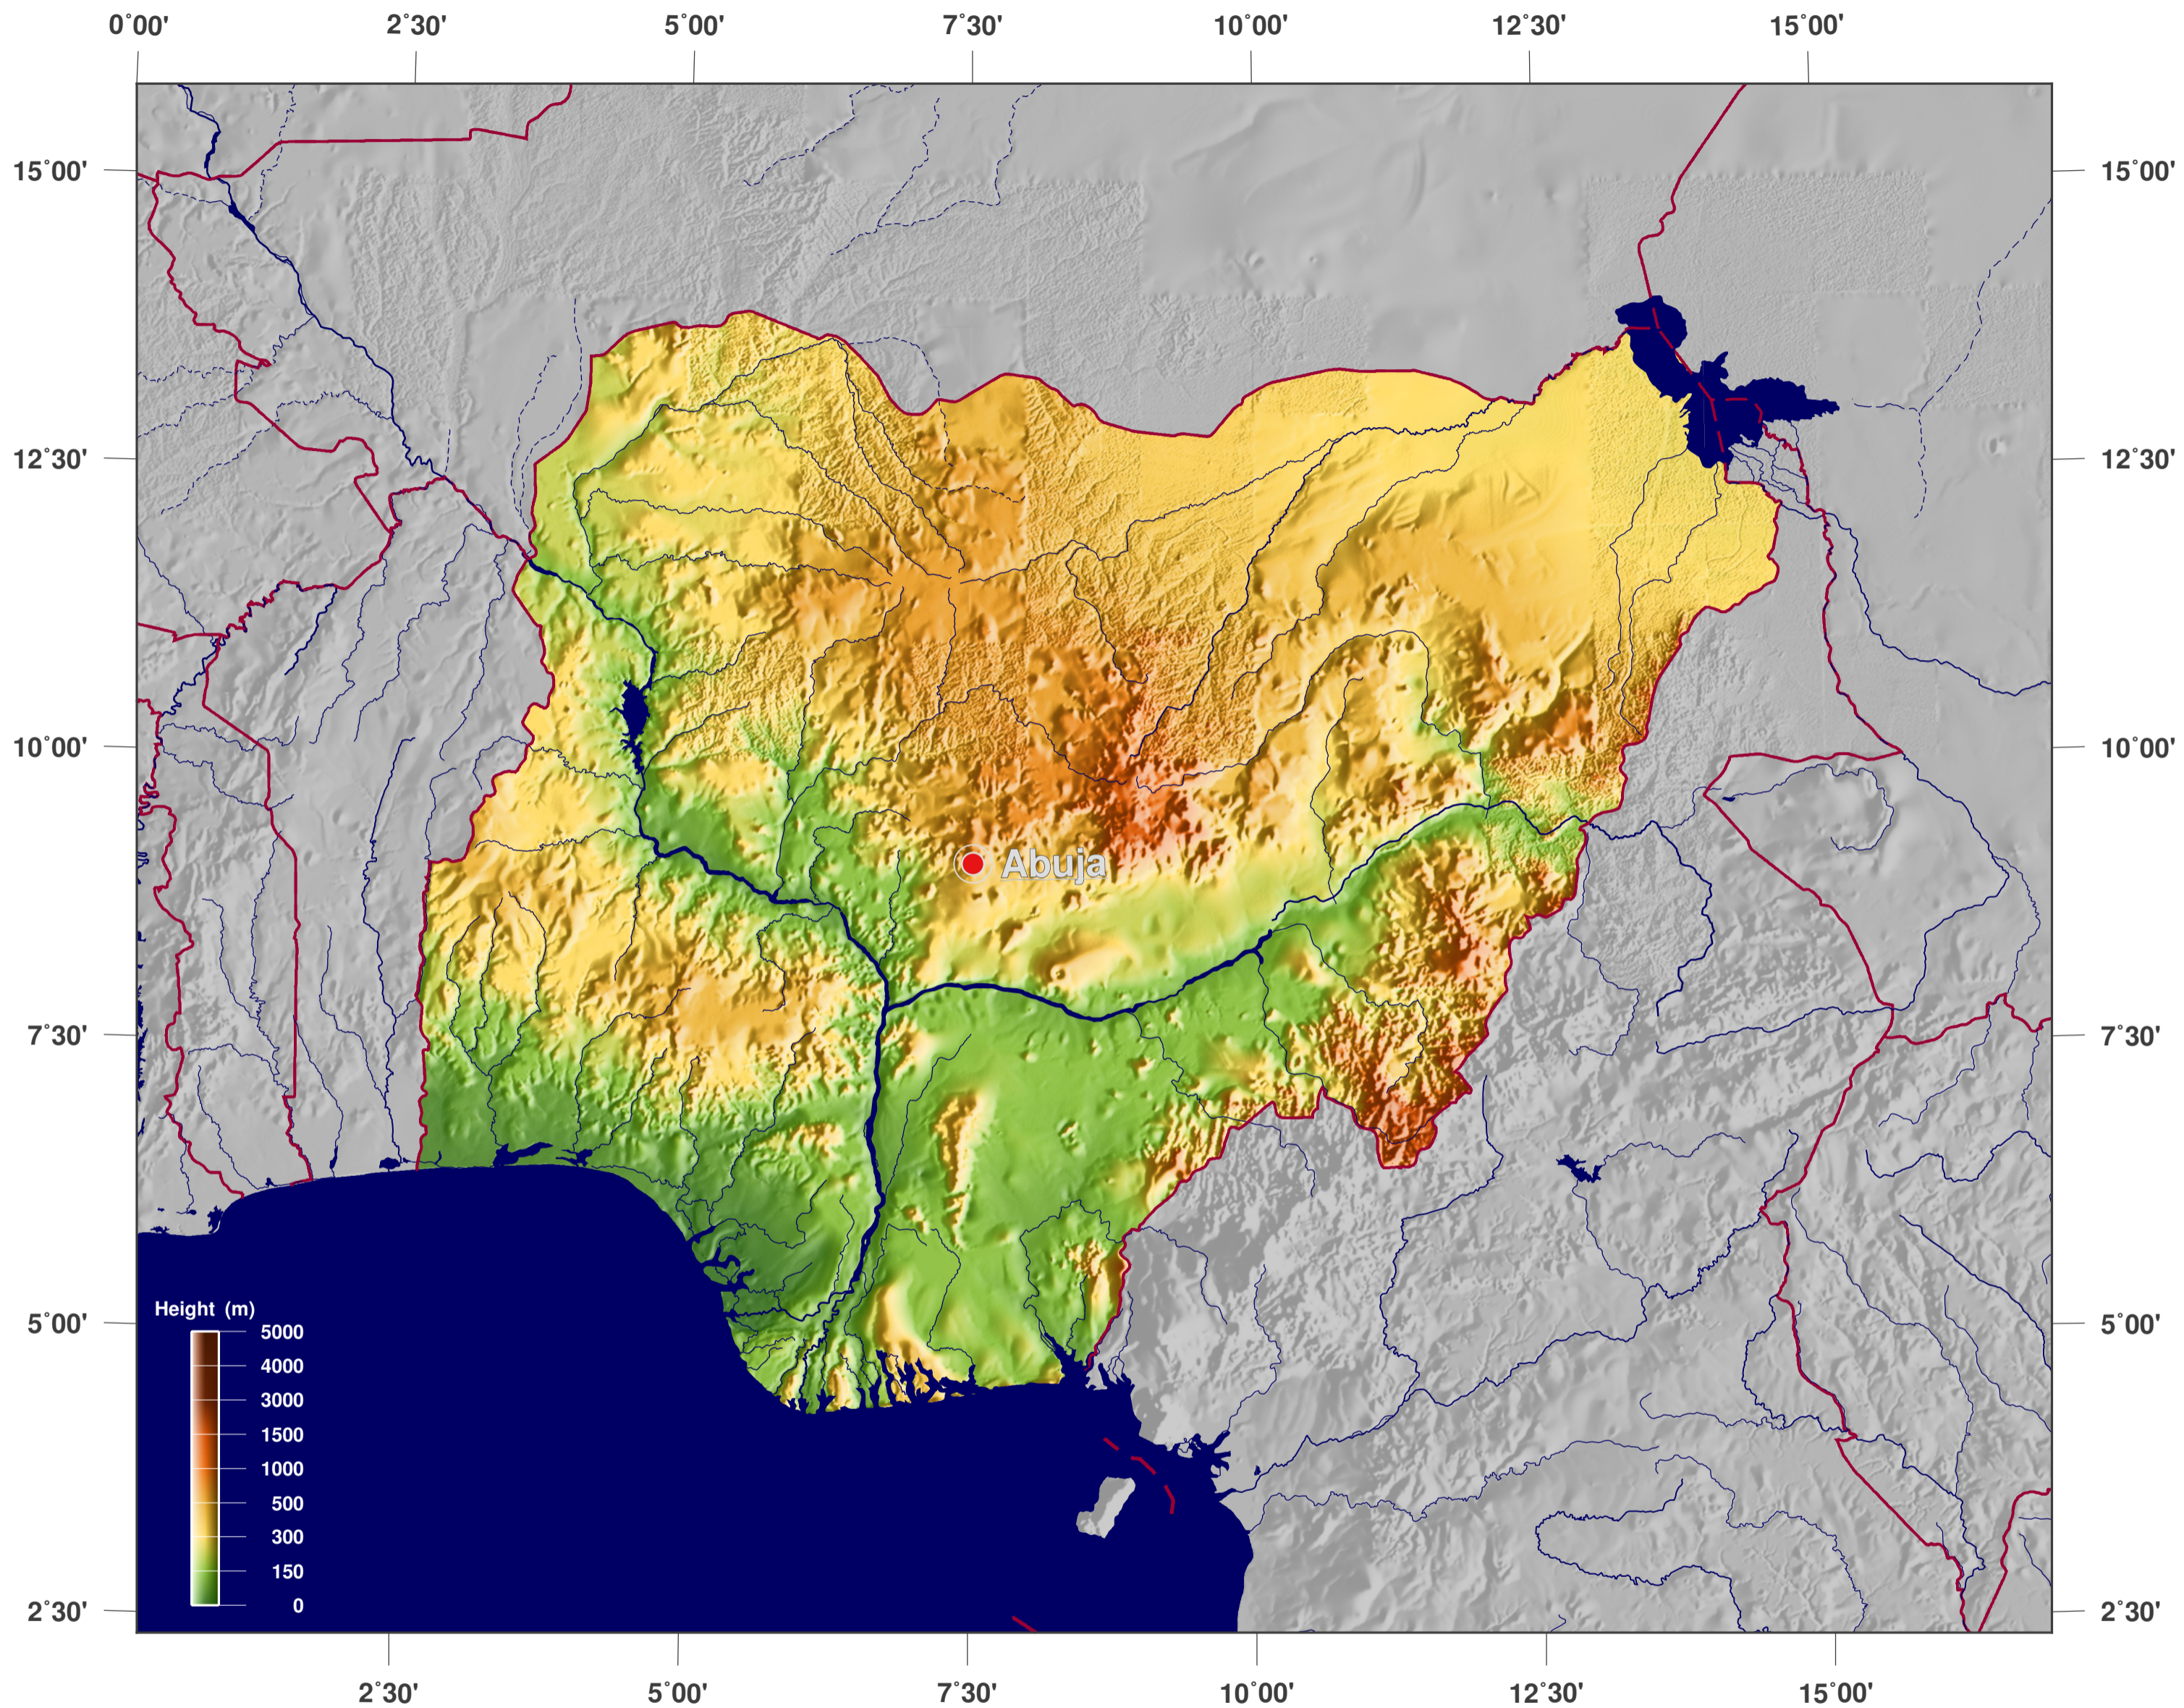

# Nigeria: shaded height and relief map

## Map-License:

This map is licensed under the CC-BY-3.0 (<http://creativecommons.org/licenses/by/3.0/deed.en>). Please cite the GinkgoMaps-project and link back (<http://www.ginkgomaps.com>).

## Parameter and used data:

Map Projection: Lambert (equal area); Map Center: lat 9.08°; lon 8.67°; vector data: Natural Earth ([www.naturalearthdata.com](http://www.naturalearthdata.com)) and GSHHG ([www.soest.hawaii.edu/pwessel/gshhg](http://www.soest.hawaii.edu/pwessel/gshhg)); raster data: Geoware ([www.geoware-online.com](http://www.geoware-online.com)).