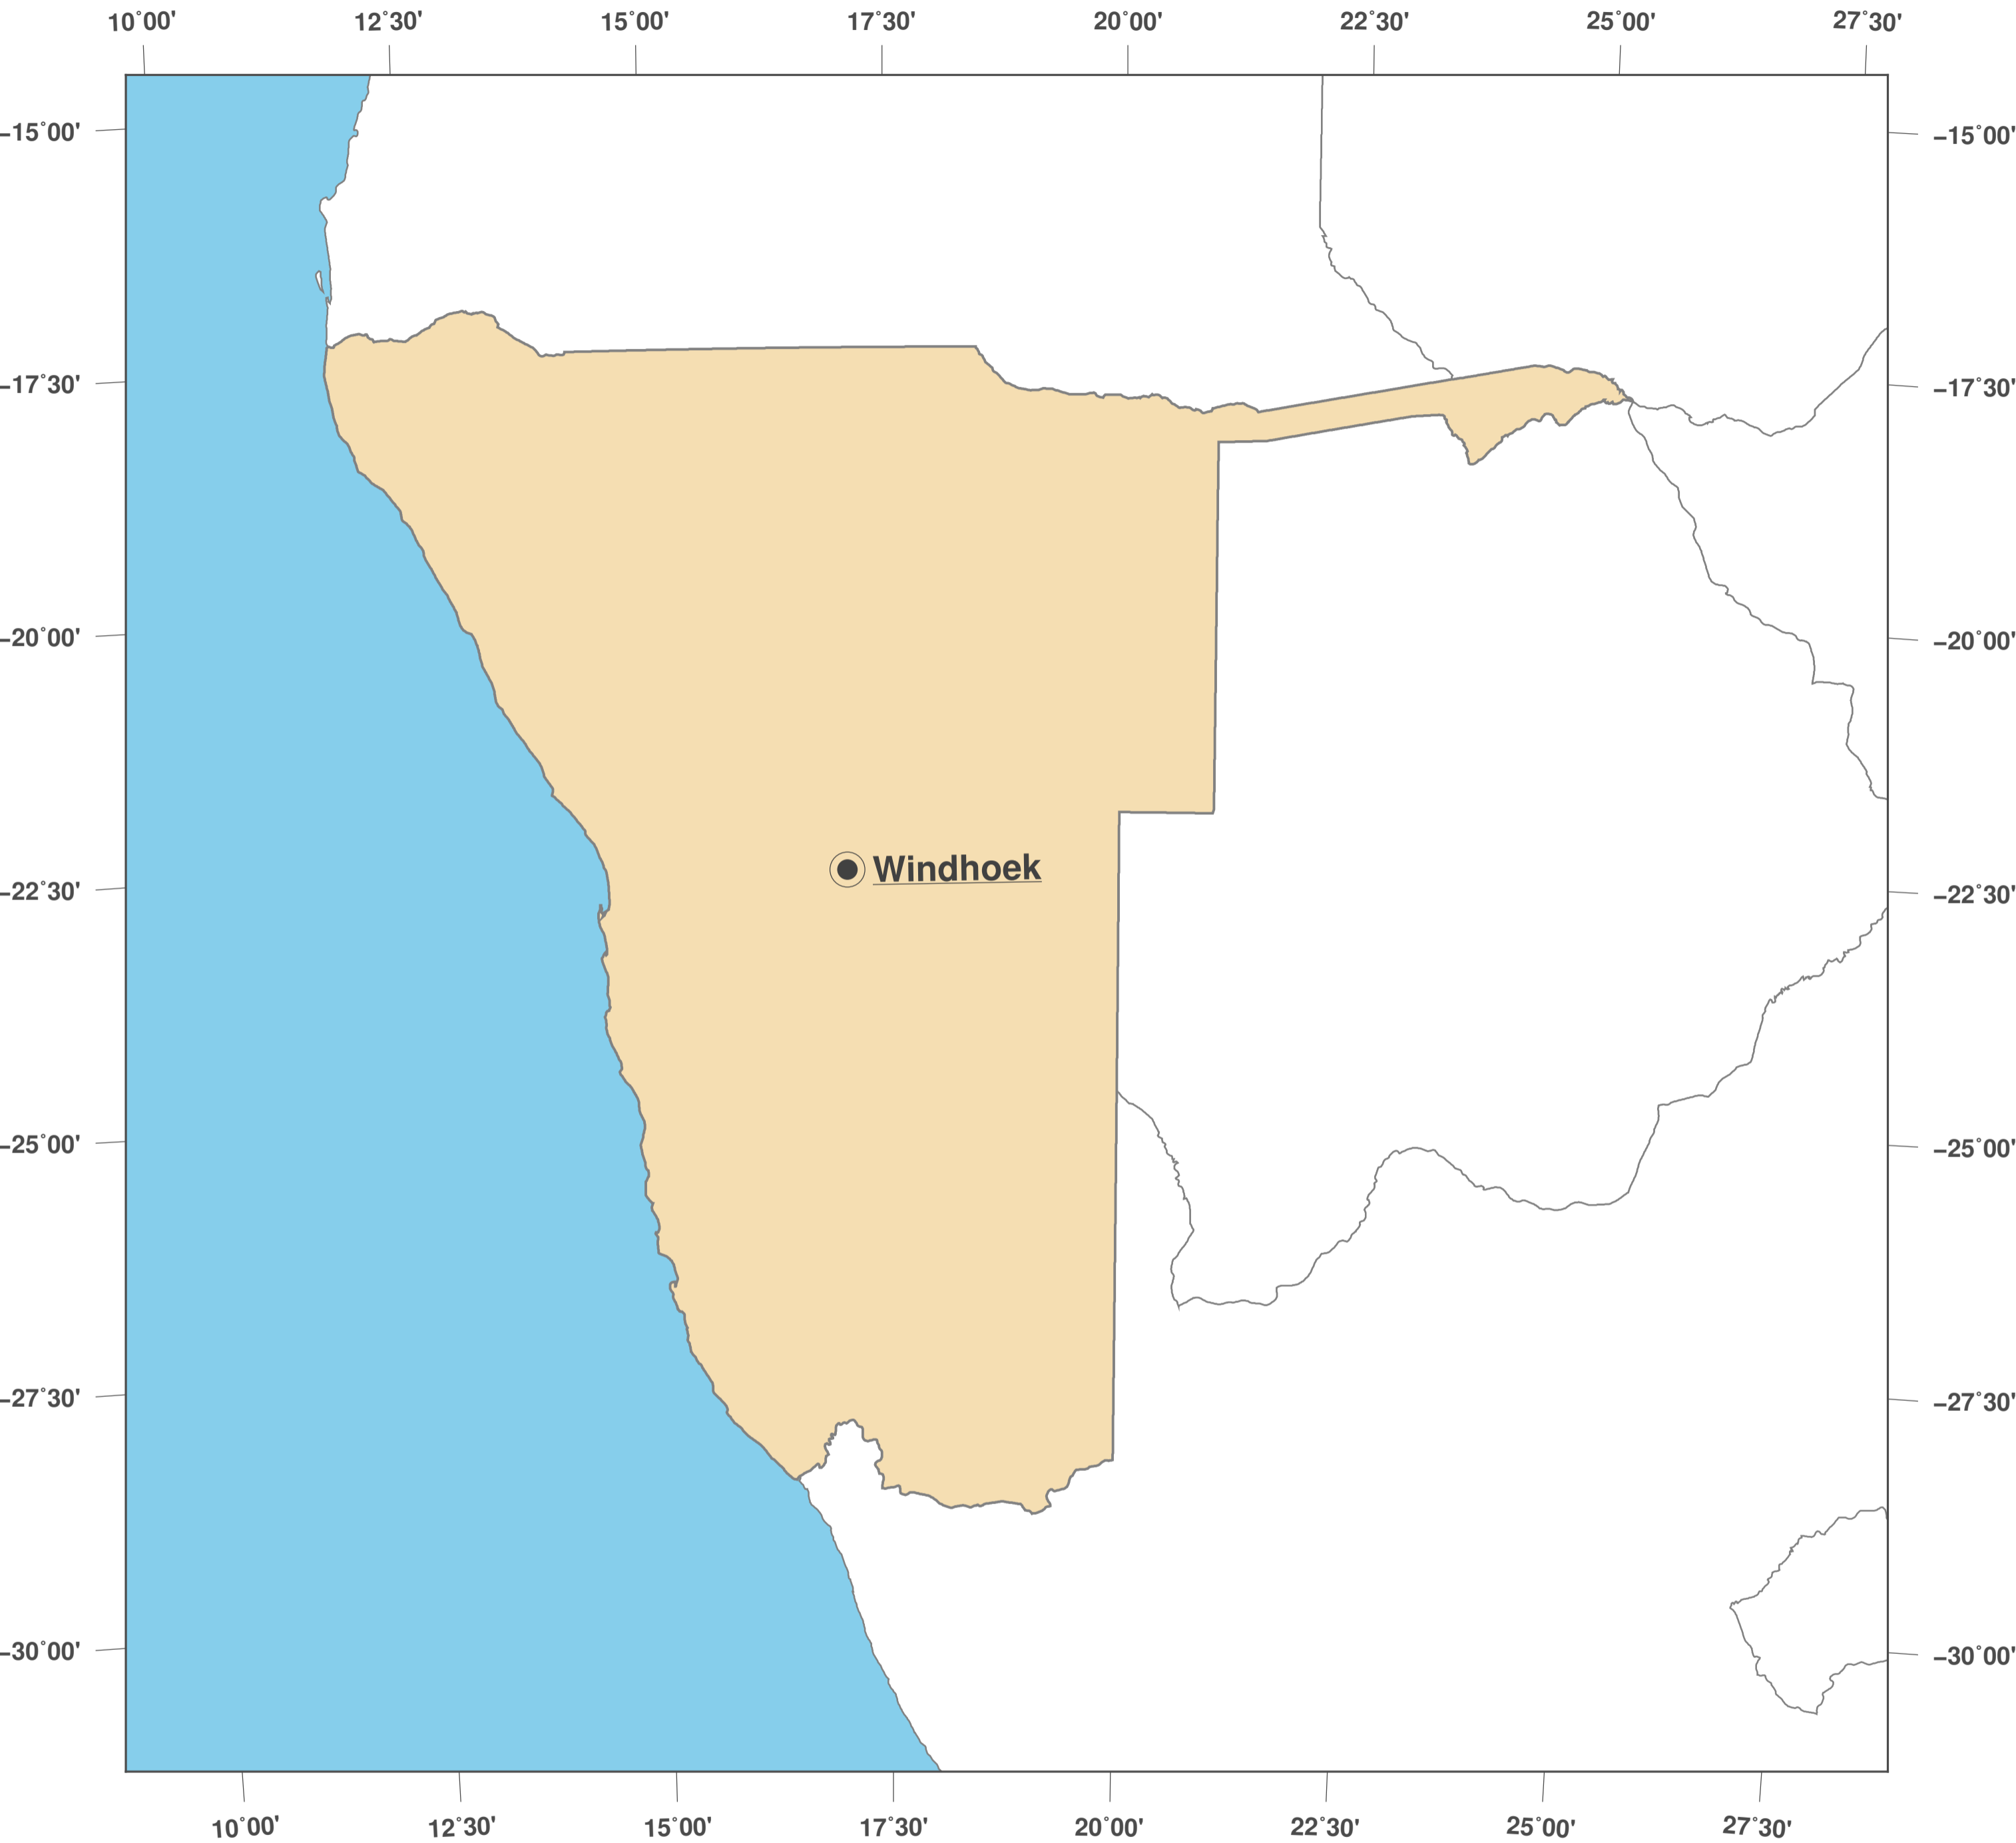

Namibia: Outline Map II

**GINKGO
MAPS**

Map-License:

This map is licensed under the CC-BY-3.0 (<http://creativecommons.org/licenses/by/3.0/deed.en>). Please cite the GinkgoMaps-project and link back (<http://www.ginkgomaps.com>).

Parameter and used data:

Map Projection: Lambert (equal area); Map Center: lat -22.97° lon 18.49°; vector data: political borders by Natural Earth provided by <http://www.naturalearthdata.com>