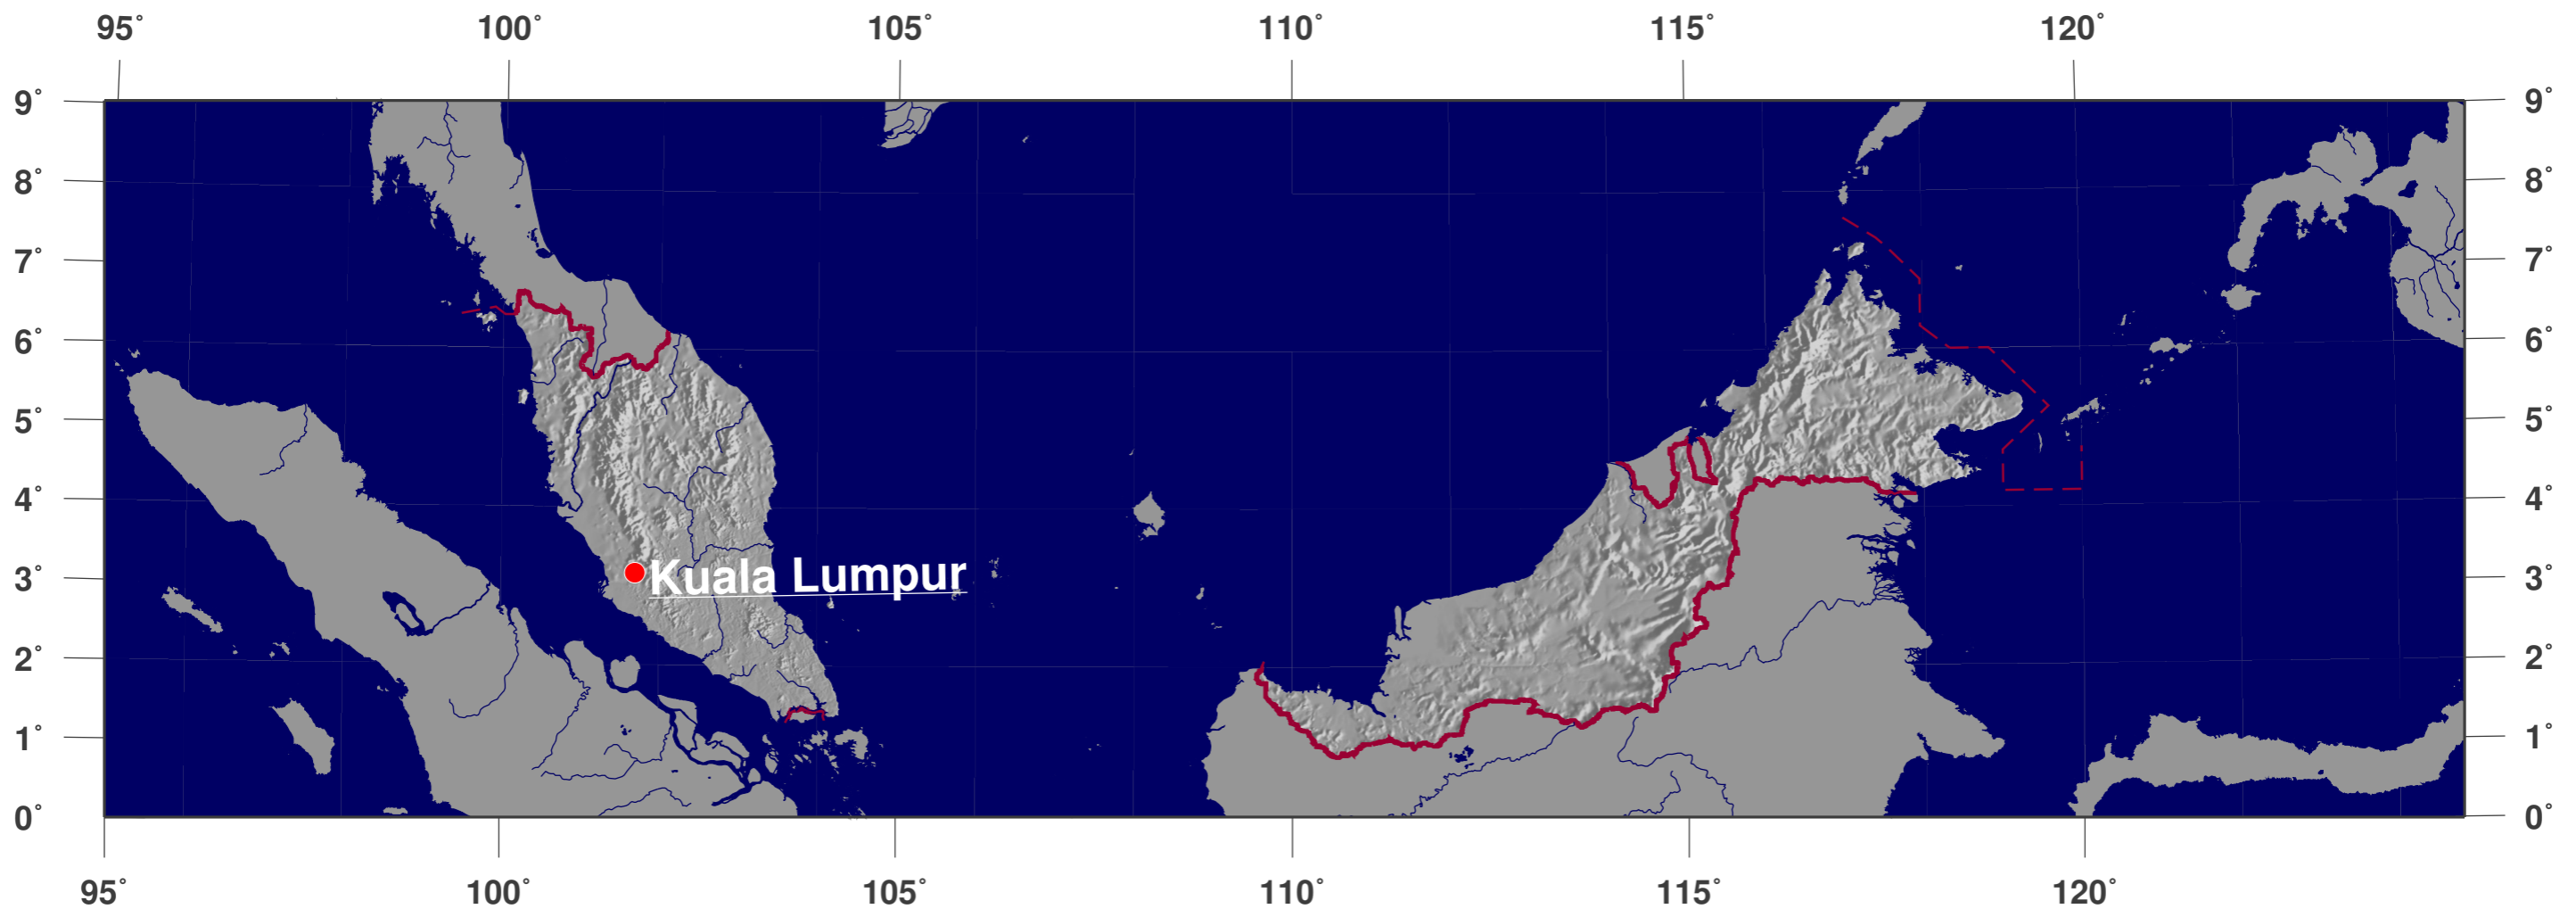

Malaysia: shaded relief map

**GINKGO
MAPS**

Map-License:

This map is licensed under the Creative Commons Attribution 3.0 License (<http://creativecommons.org/licenses/by/3.0/>). Please cite the GinkgoMaps-project or link back (<http://www.ginkgomaps.com>).

Parameter and used data:

Map Projection: Lambert (equal area); Map Center: lat 4.11°; lon 109.46°; vector data: GSHHS and political borders by GMT (gmt.soest.hawaii.edu); raster data: 30sec dtm-blend of GTOPO30, ICBAO, TOPO6.2, and ETOPO5 provided by Geoware (<http://www.geoware-online.com>)