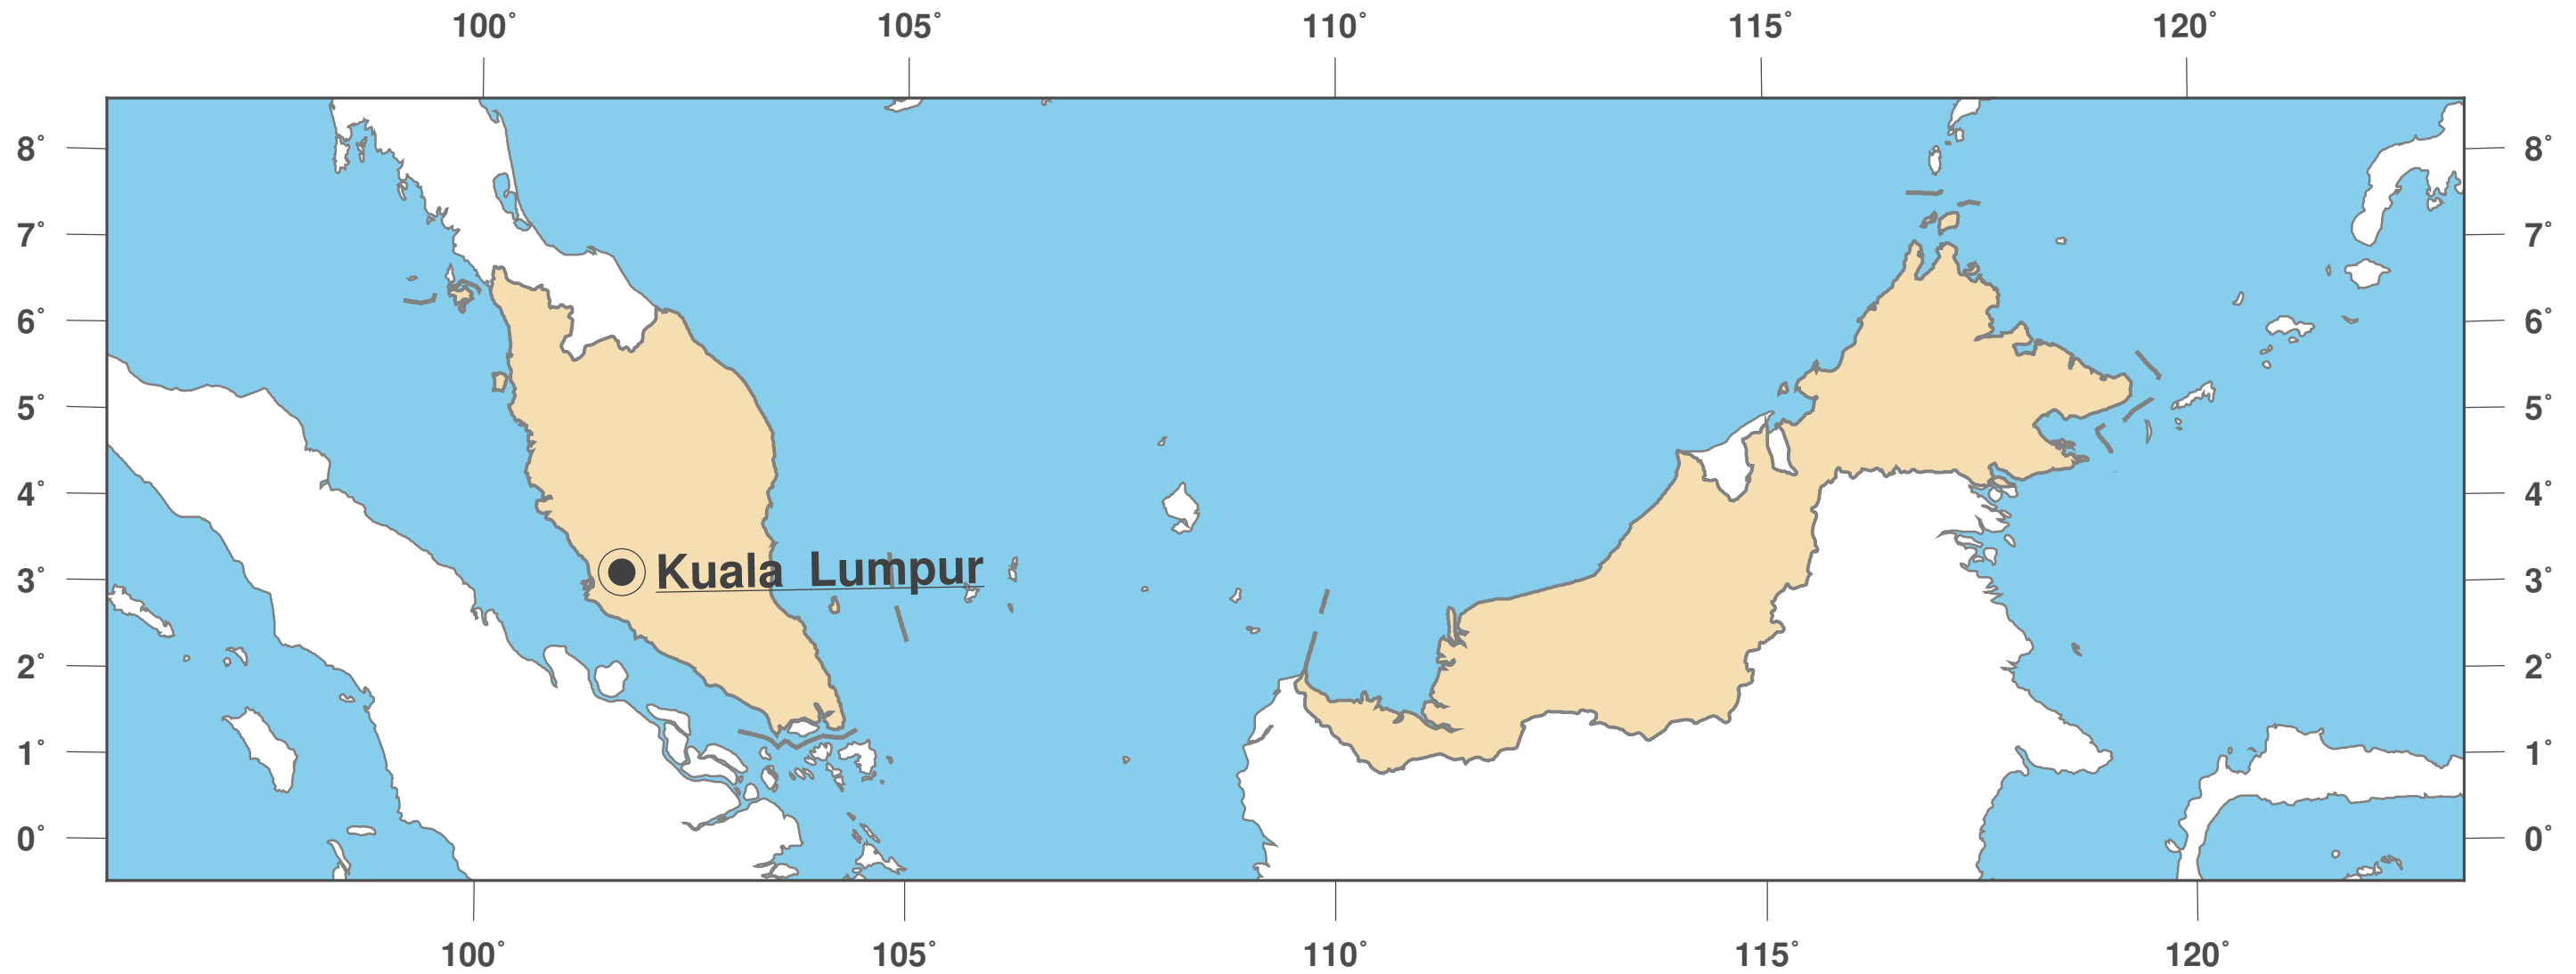

Malaysia: Outline Map II

**GINKGO
MAPS**

Map-License:

This map is licensed under the CC-BY-3.0 (<http://creativecommons.org/licenses/by/3.0/deed.en>). Please cite the GinkgoMaps-project and link back (<http://www.ginkgomaps.com>).

Parameter and used data:

Map Projection: Lambert (equal area); Map Center: lat 4.11° lon 109.46°; vector data: political borders by Natural Earth provided by <http://www.naturalearthdata.com>