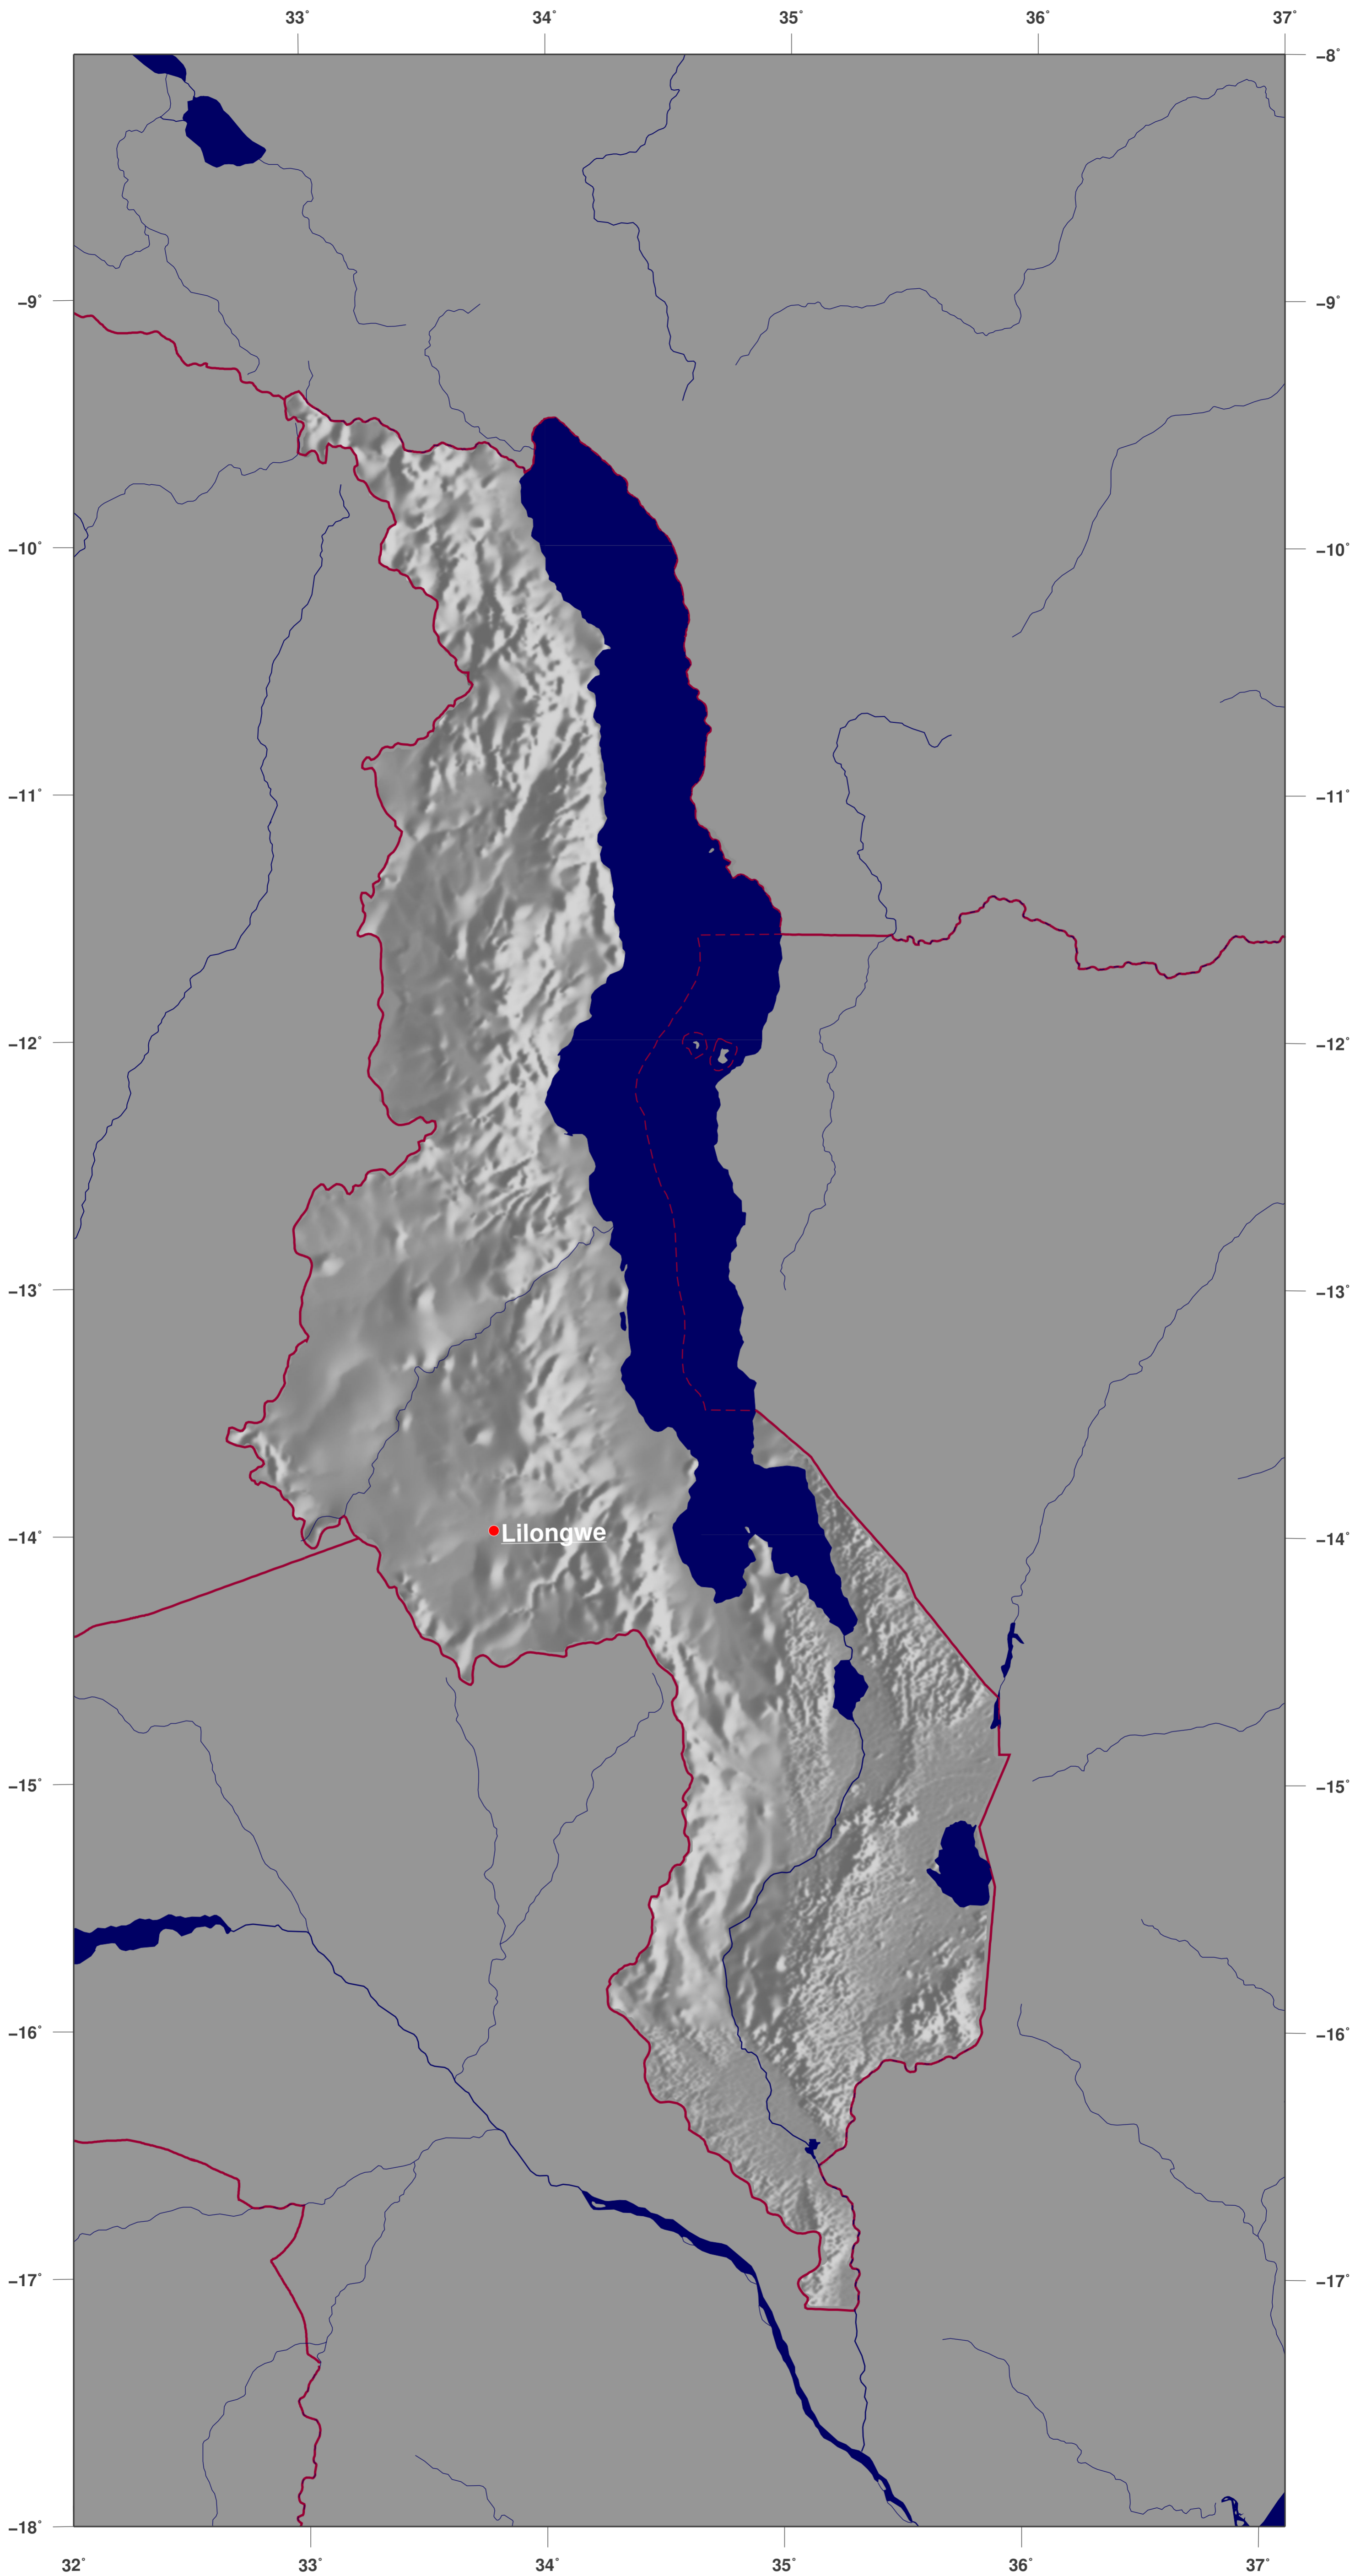

Malawi: shaded relief map

**GINKGO
MAPS**

Map-License:

This map is licensed under the Creative Commons Attribution 3.0 License (<http://creativecommons.org/licenses/by/3.0/>). Please cite the GinkgoMaps-project or link back (<http://www.ginkgomaps.com>).

Parameter and used data:

Map Projection: Lambert (equal area); Map Center: lat -13.25°; lon 34.3°; vector data: GSHHS and political borders by GMT (gmt.soest.hawaii.edu); raster data: 30sec dtm-blend of GTOPO30, ICBAO, TOPO6.2, and ETOPO5 provided by Geoware (<http://www.geoware-online.com>)